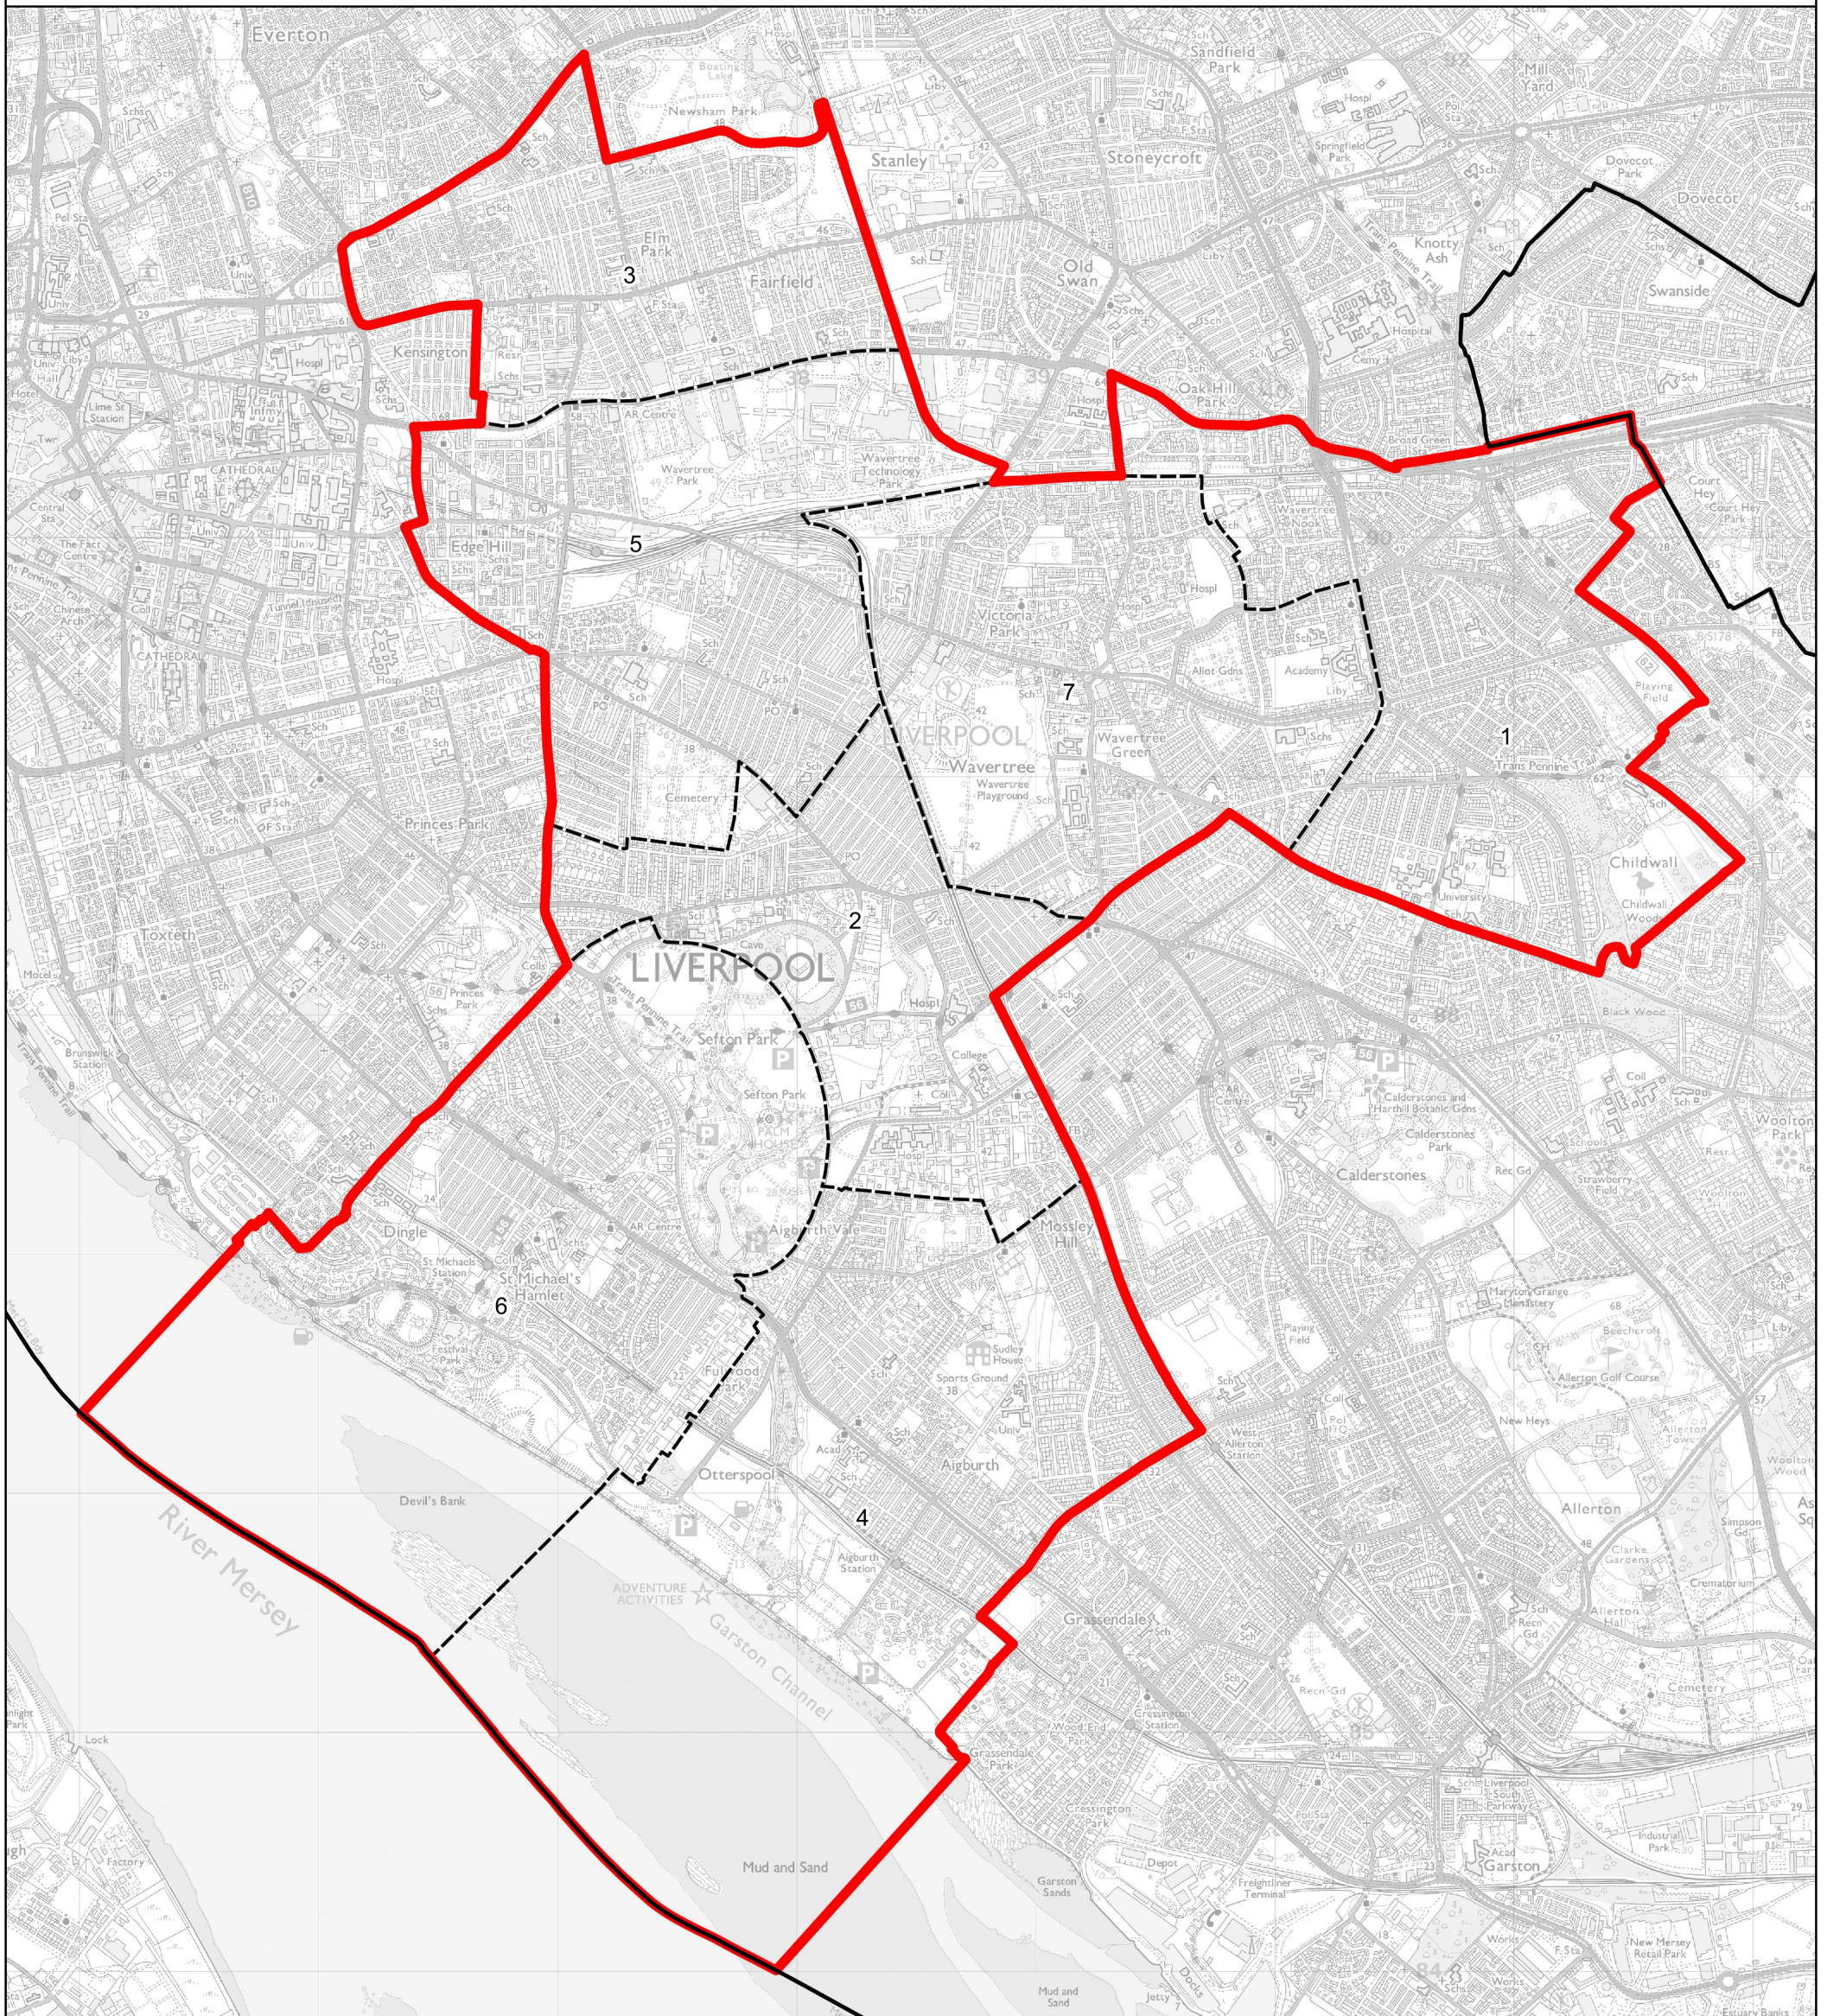

Boundary Commission for England - Revised Proposals for the North West Region

Liverpool Wavertree Borough Constituency - Electorate 71,076

- Wards:
- 1 Childwall
 - 2 Greenbank
 - 3 Kensington and Fairfield
 - 4 Mossley Hill
 - 5 Picton
 - 6 St. Michael's
 - 7 Wavertree

-  Constituency
-  Local Authorities
-  Wards

© Crown copyright and database rights 2022 OS 100018289. You are permitted to use this data solely to enable you to respond to, or interact with, the organisation that provided you with the data. You are not permitted to copy, sub-licence, distribute or sell any of this data to third parties in any form. Third party rights to enforce the terms of this licence shall be reserved to OS.

Liverpool Wavertree Borough Constituency