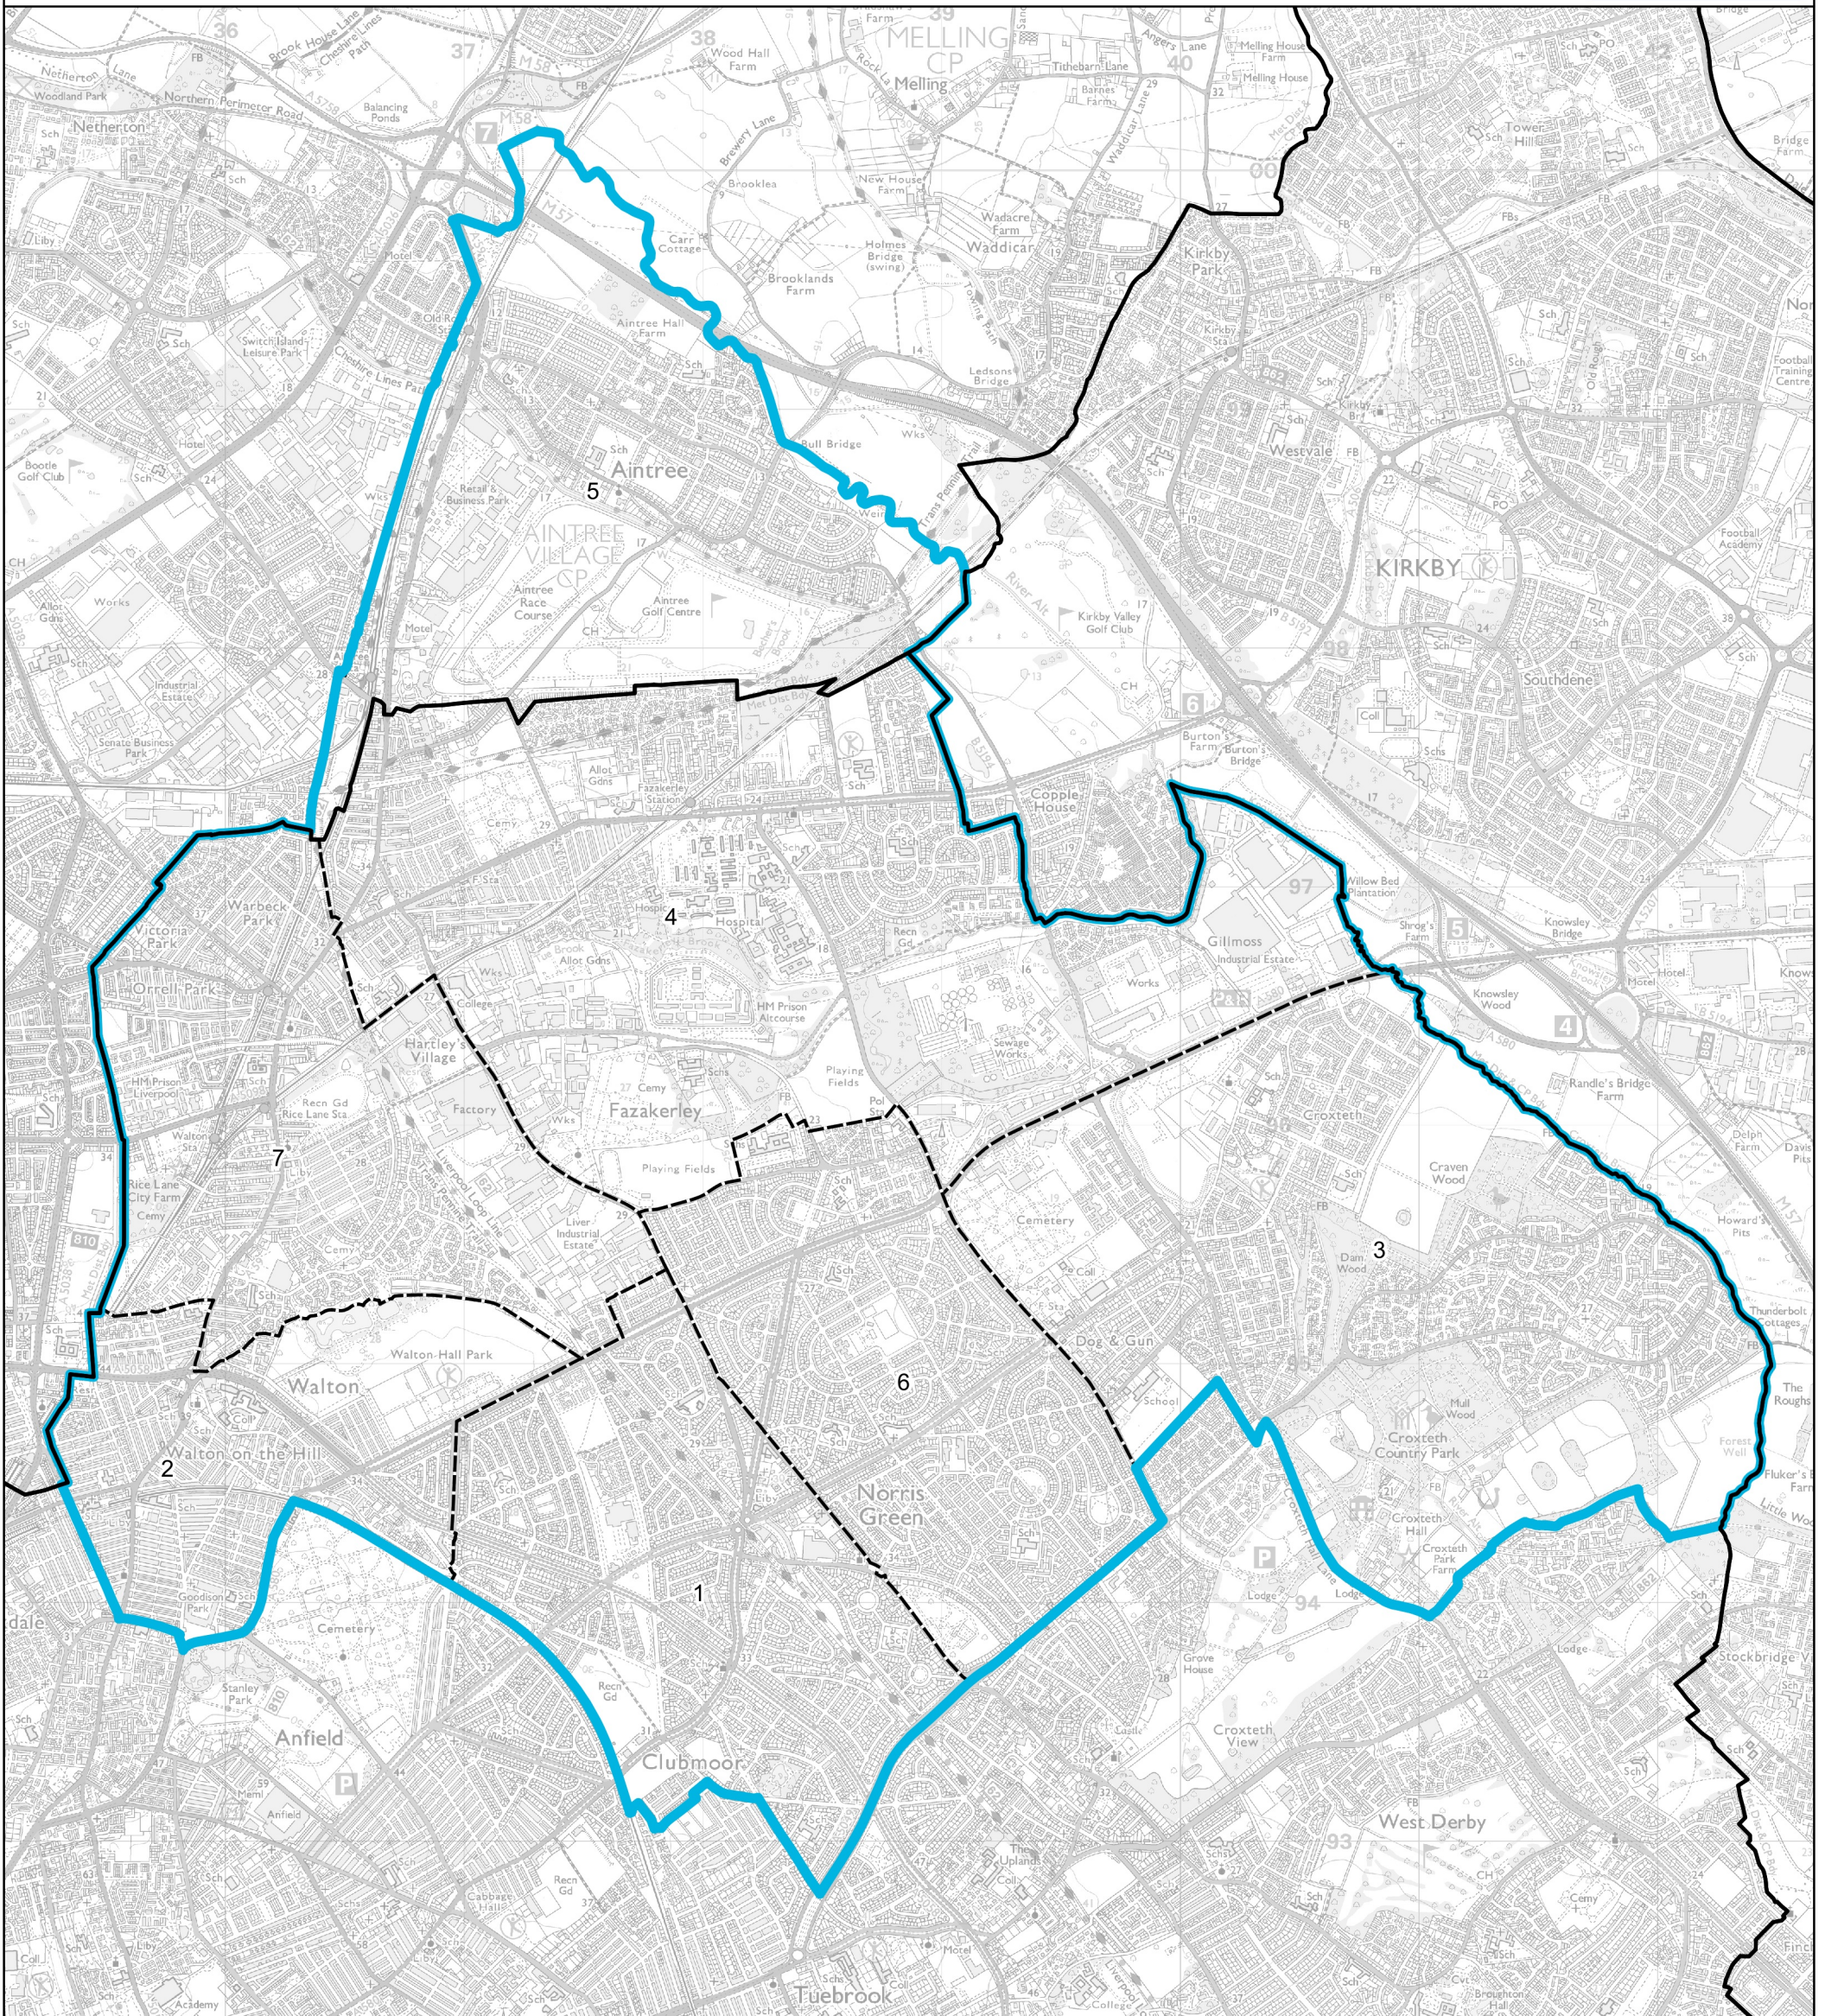

Boundary Commission for England - Revised Proposals for the North West Region

Liverpool Walton Borough Constituency - Electorate 71,181

- Wards:
- 1 Clubmoor
 - 2 County
 - 3 Croxteth
 - 4 Fazakerley
 - 5 Molyneux (Part)
 - 6 Norris Green
 - 7 Warbreck

- Constituency
- Local Authorities
- Wards

© Crown copyright and database rights 2022 OS 100018289. You are permitted to use this data solely to enable you to respond to, or interact with, the organisation that provided you with the data. You are not permitted to copy, sub-licence, distribute or sell any of this data to third parties in any form. Third party rights to enforce the terms of this licence shall be reserved to OS.

Liverpool Walton Borough Constituency