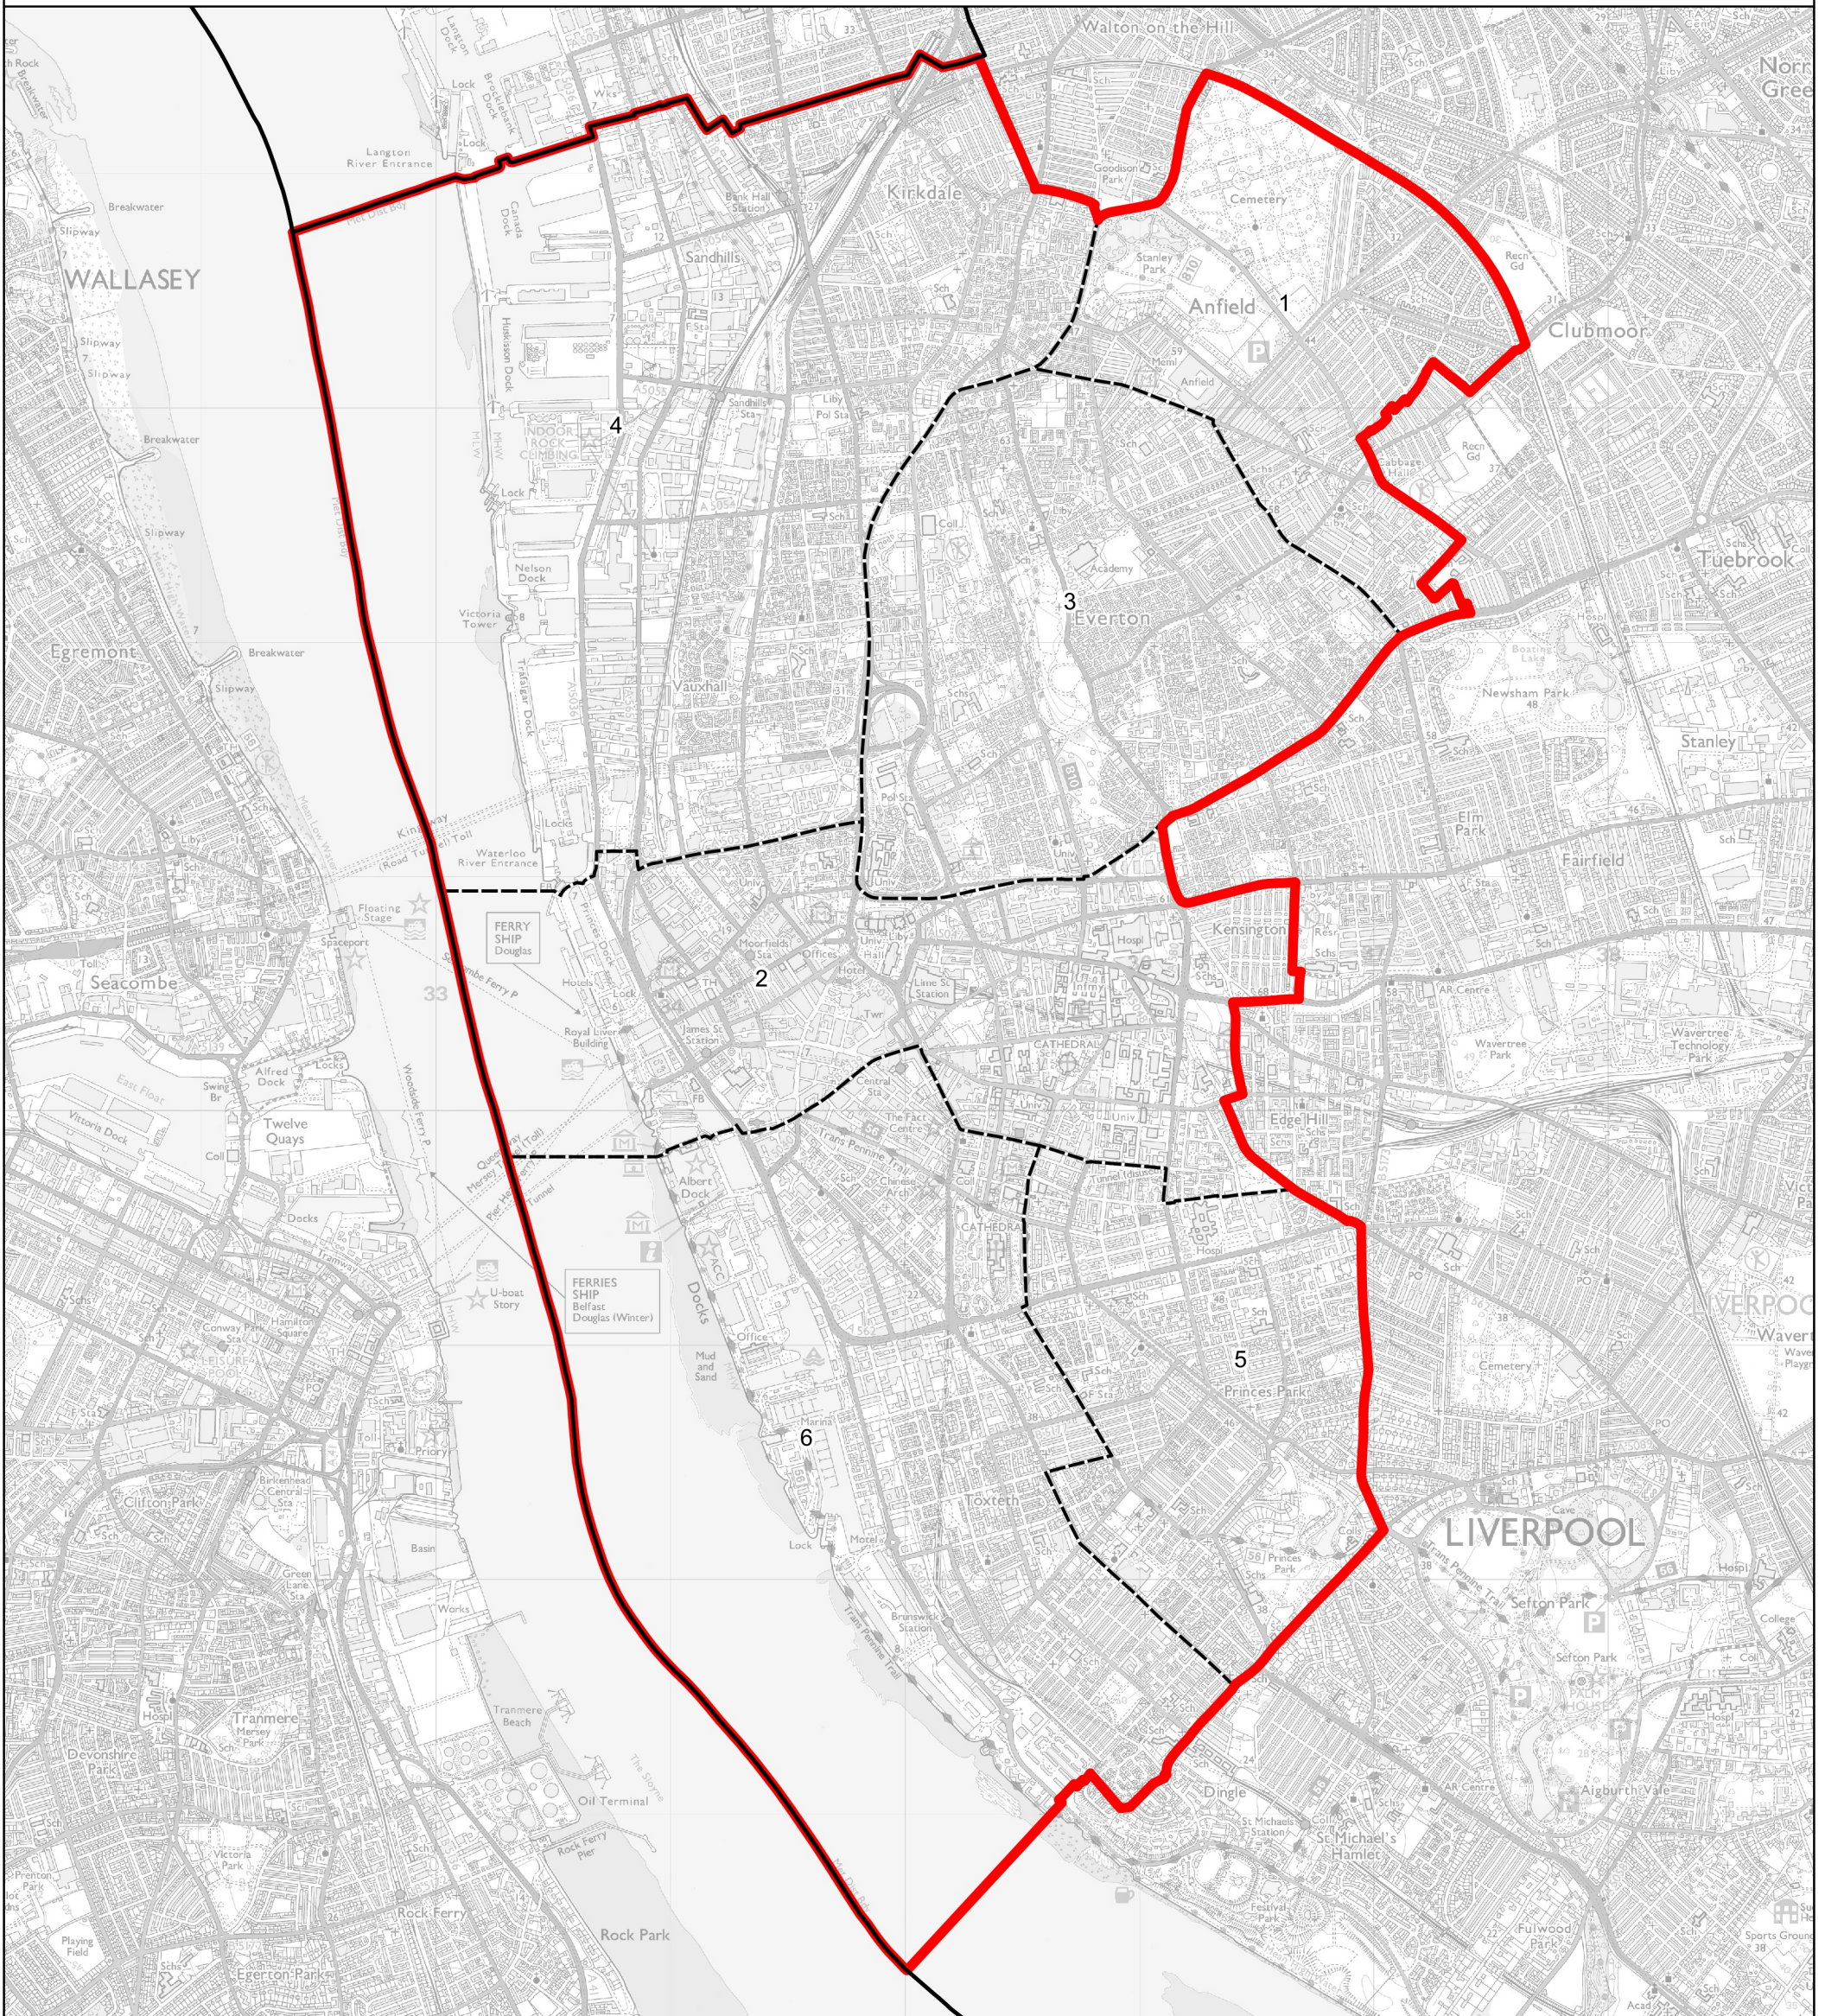

Boundary Commission for England - Revised Proposals for the North West Region

Liverpool Riverside Borough Constituency - Electorate 70,157

- Wards:
- 1 Anfield
 - 2 Central
 - 3 Everton
 - 4 Kirkdale
 - 5 Princes Park
 - 6 Riverside

- Constituency
- Local Authorities
- Wards

© Crown copyright and database rights 2022 OS 100018289. You are permitted to use this data solely to enable you to respond to, or interact with, the organisation that provided you with the data. You are not permitted to copy, sub-licence, distribute or sell any of this data to third parties in any form. Third party rights to enforce the terms of this licence shall be reserved to OS.

Liverpool Riverside Borough Constituency