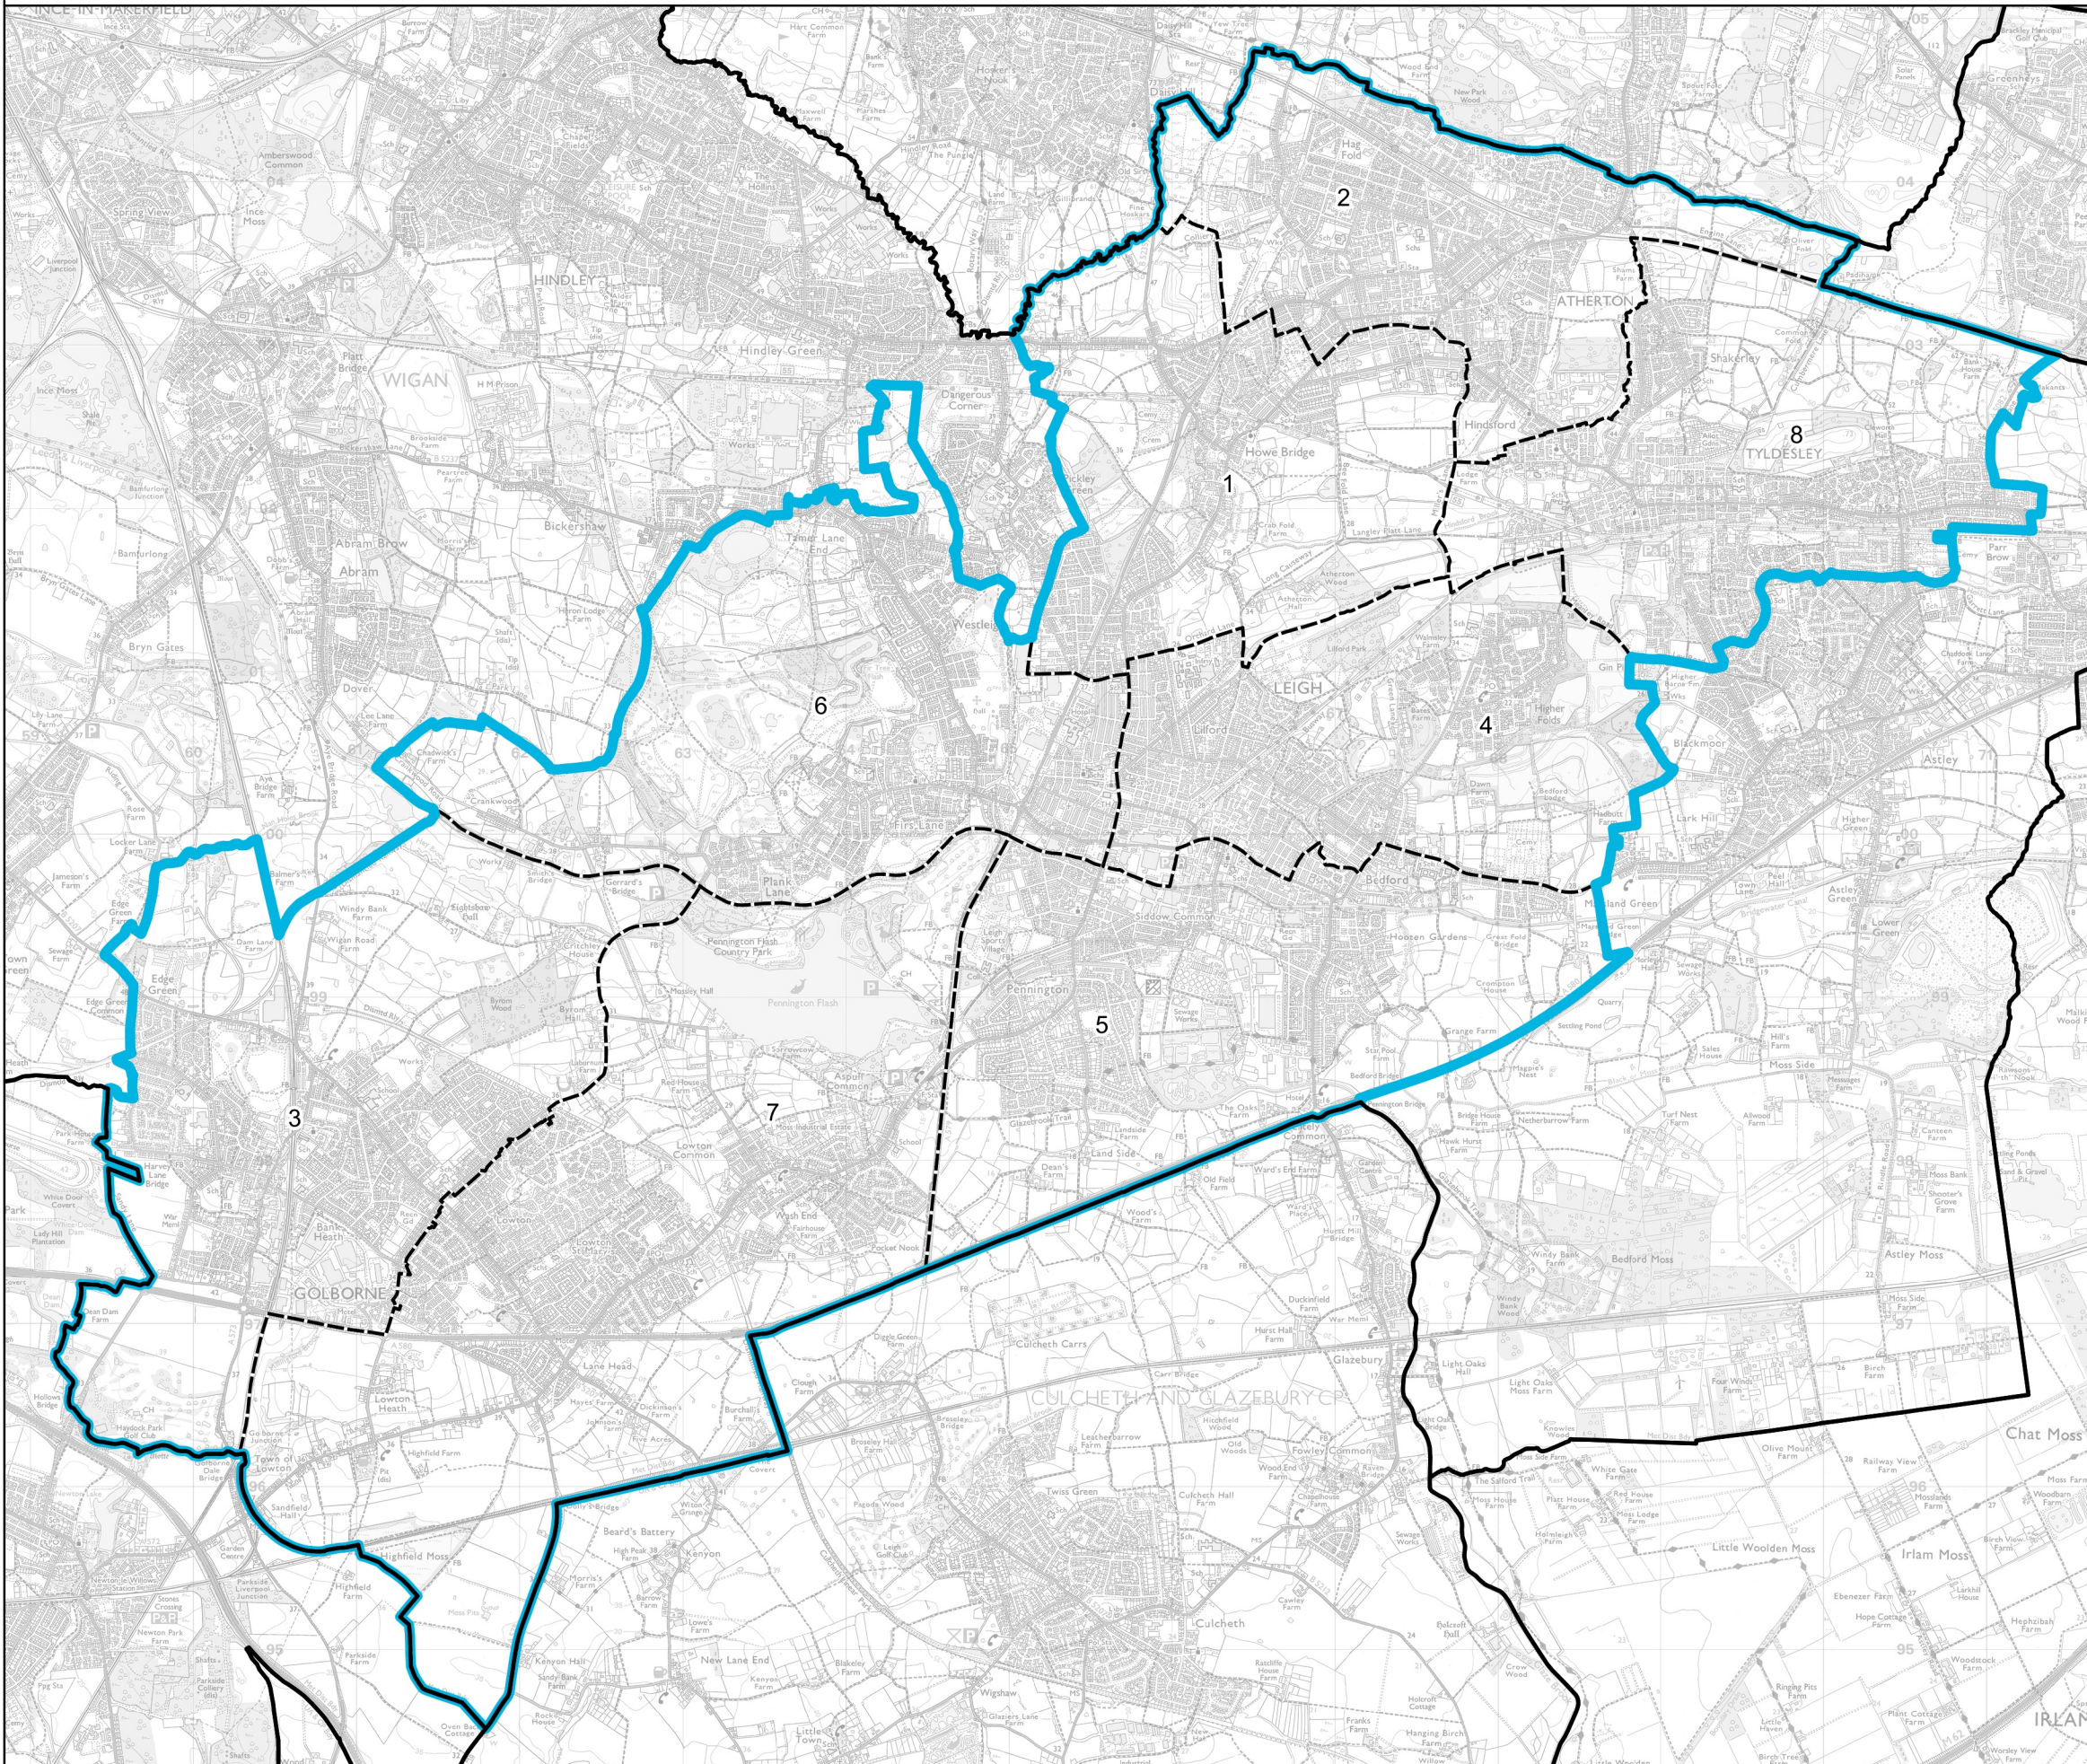

# Boundary Commission for England - Revised Proposals for the North West Region

Leigh and Atherton Borough Constituency - Electorate 76,363

Wards:

- 1 Atherleigh (Part)
- 2 Atherton
- 3 Golborne and Lowton West
- 4 Leigh East
- 5 Leigh South
- 6 Leigh West (Part)
- 7 Lowton East
- 8 Tyldesley

-  Constituency
-  Local Authorities
-  Wards

0 0.6 1.2 km

© Crown copyright and database rights 2022 OS 100018289. You are permitted to use this data solely to enable you to respond to, or interact with, the organisation that provided you with the data. You are not permitted to copy, sub-licence, distribute or sell any of this data to third parties in any form. Third party rights to enforce the terms of this licence shall be reserved to OS.

Leigh and Atherton Borough Constituency