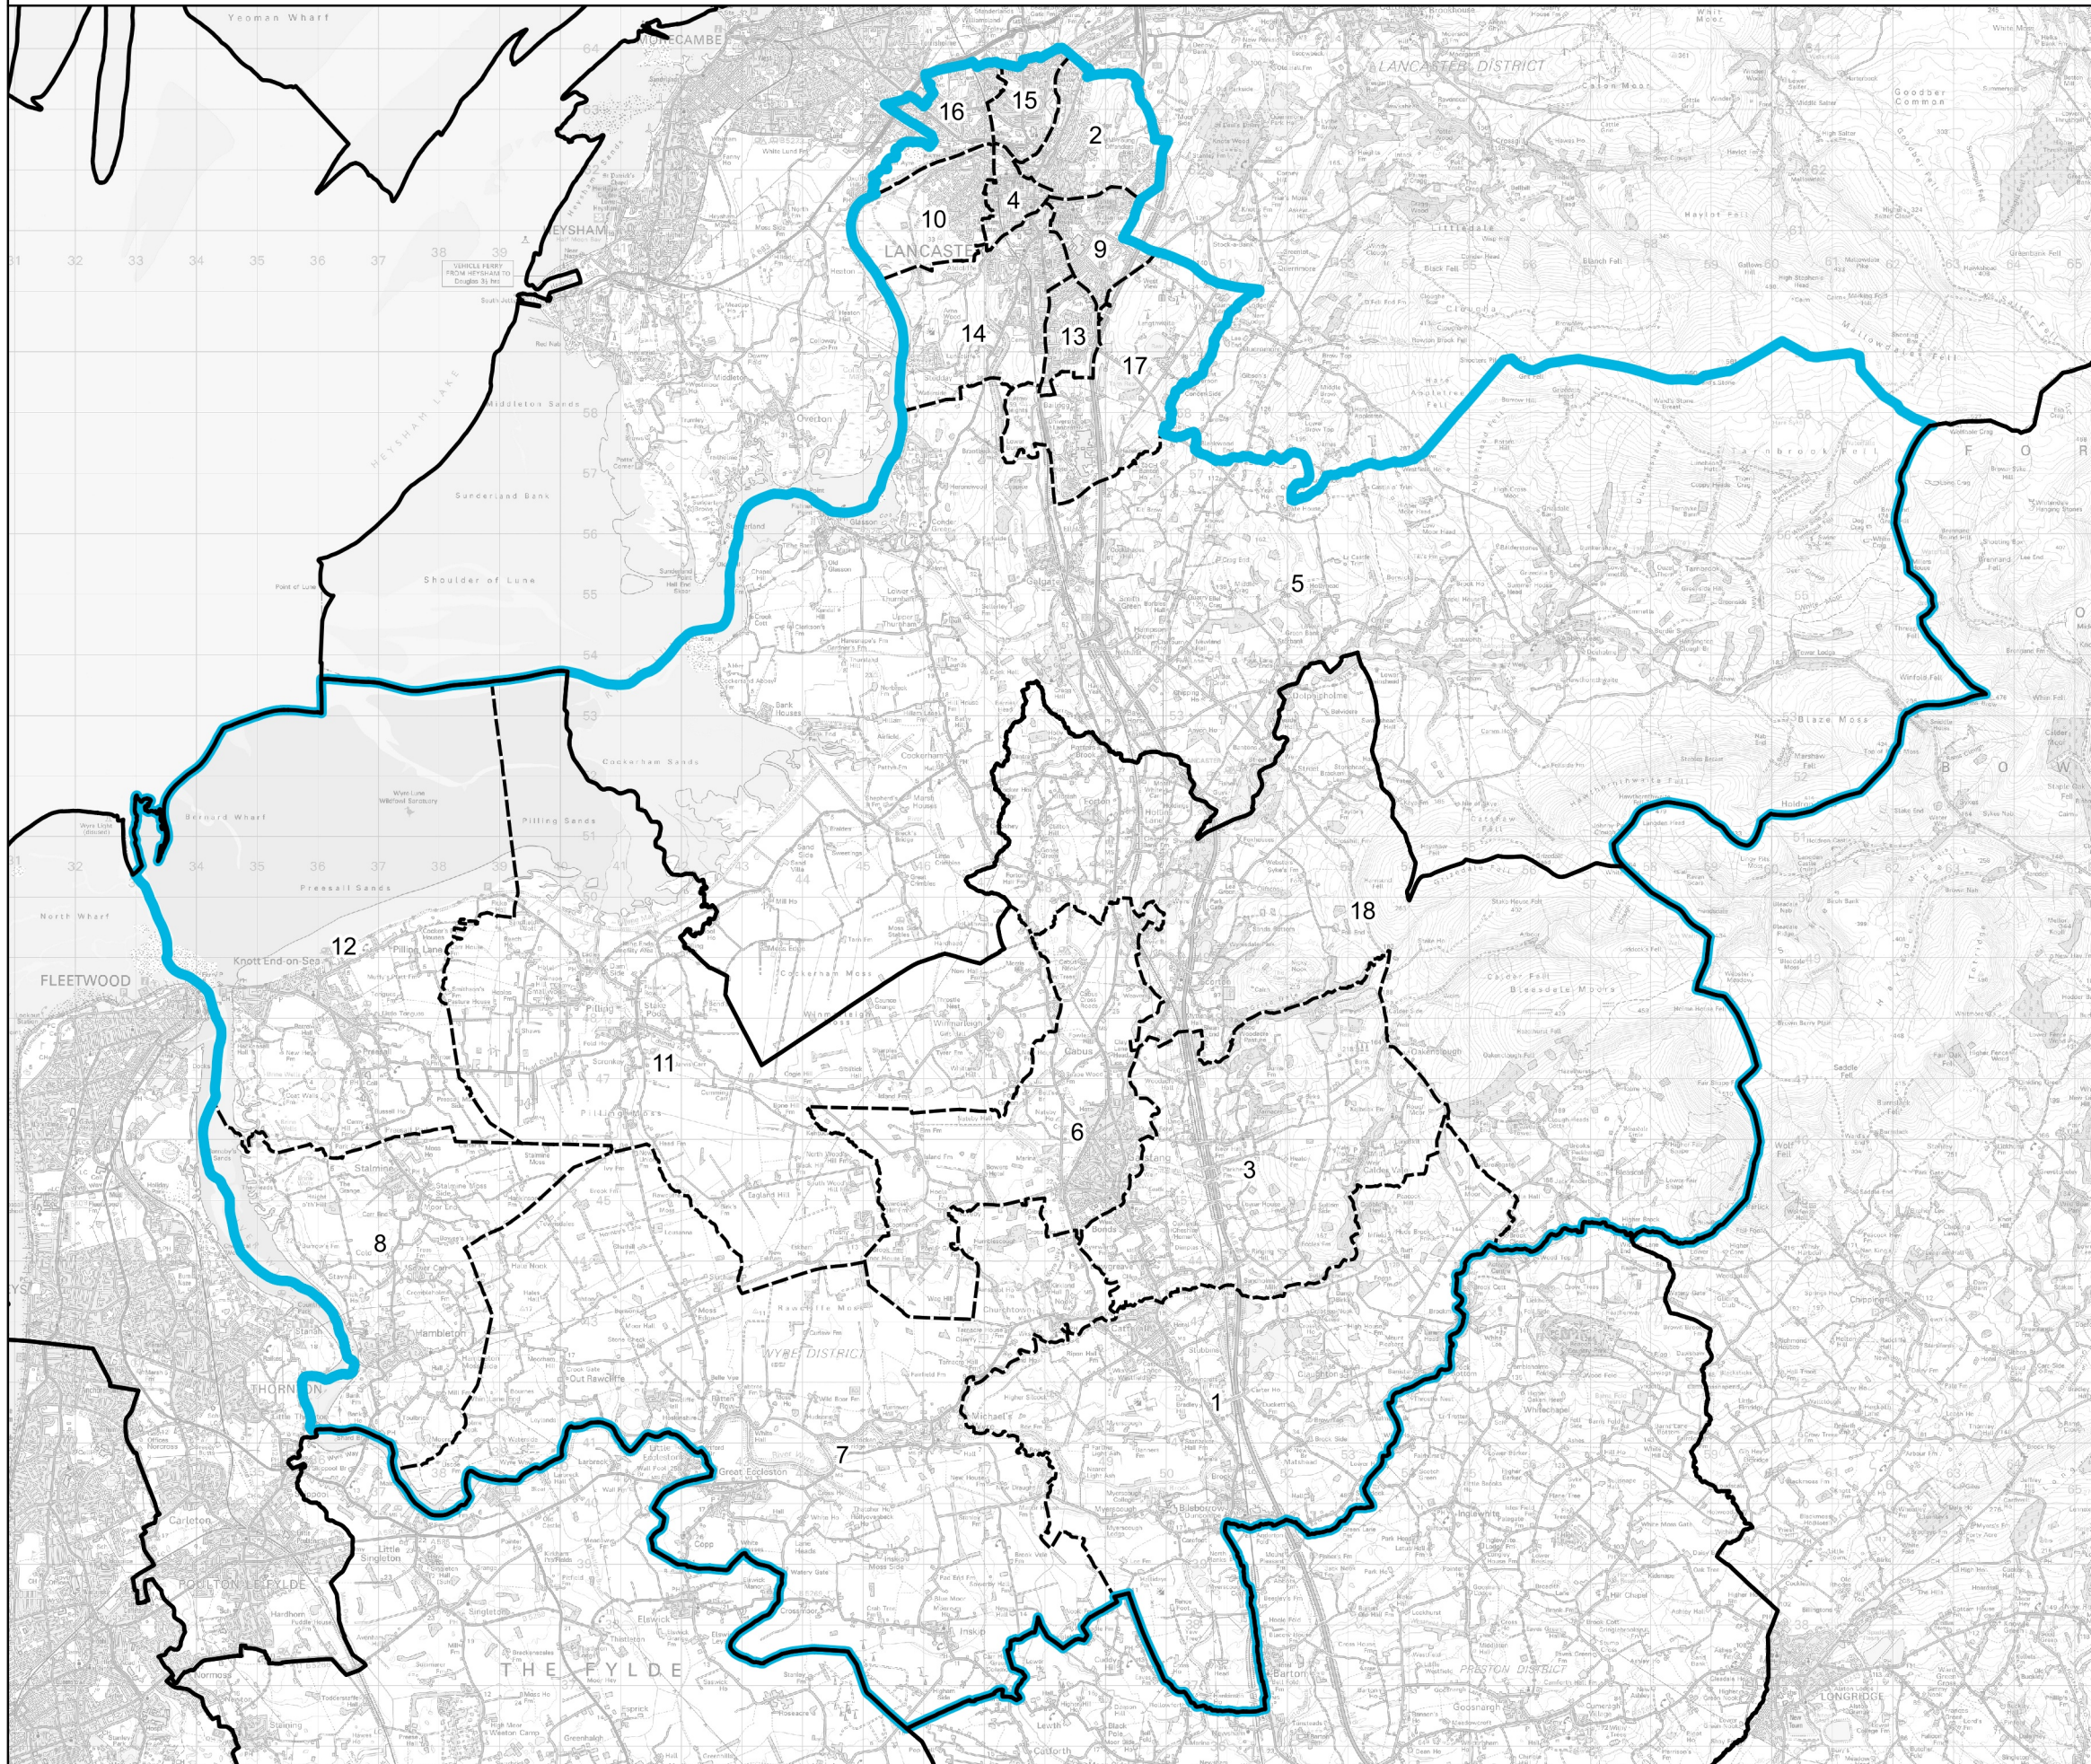

Boundary Commission for England - Revised Proposals for the North West Region

Lancaster and Wyre County Constituency - Electorate 74,992

Wards:

- 1 Brock with Catterall
- 2 Bulk
- 3 Calder
- 4 Castle
- 5 Ellel
- 6 Garstang
- 7 Great Eccleston
- 8 Hambleton & Stalmine
- 9 John O'Gaunt
- 10 Marsh
- 11 Pilling
- 12 Preesall
- 13 Scotforth East
- 14 Scotforth West
- 15 Skerton East
- 16 Skerton West
- 17 University & Scotforth Rural
- 18 Wyresdale

- Constituency
- Local Authorities
- Wards

© Crown copyright and database rights 2022 OS 100018289. You are permitted to use this data solely to enable you to respond to, or interact with, the organisation that provided you with the data. You are not permitted to copy, sub-licence, distribute or sell any of this data to third parties in any form. Third party rights to enforce the terms of this licence shall be reserved to OS.

Lancaster and Wyre County Constituency