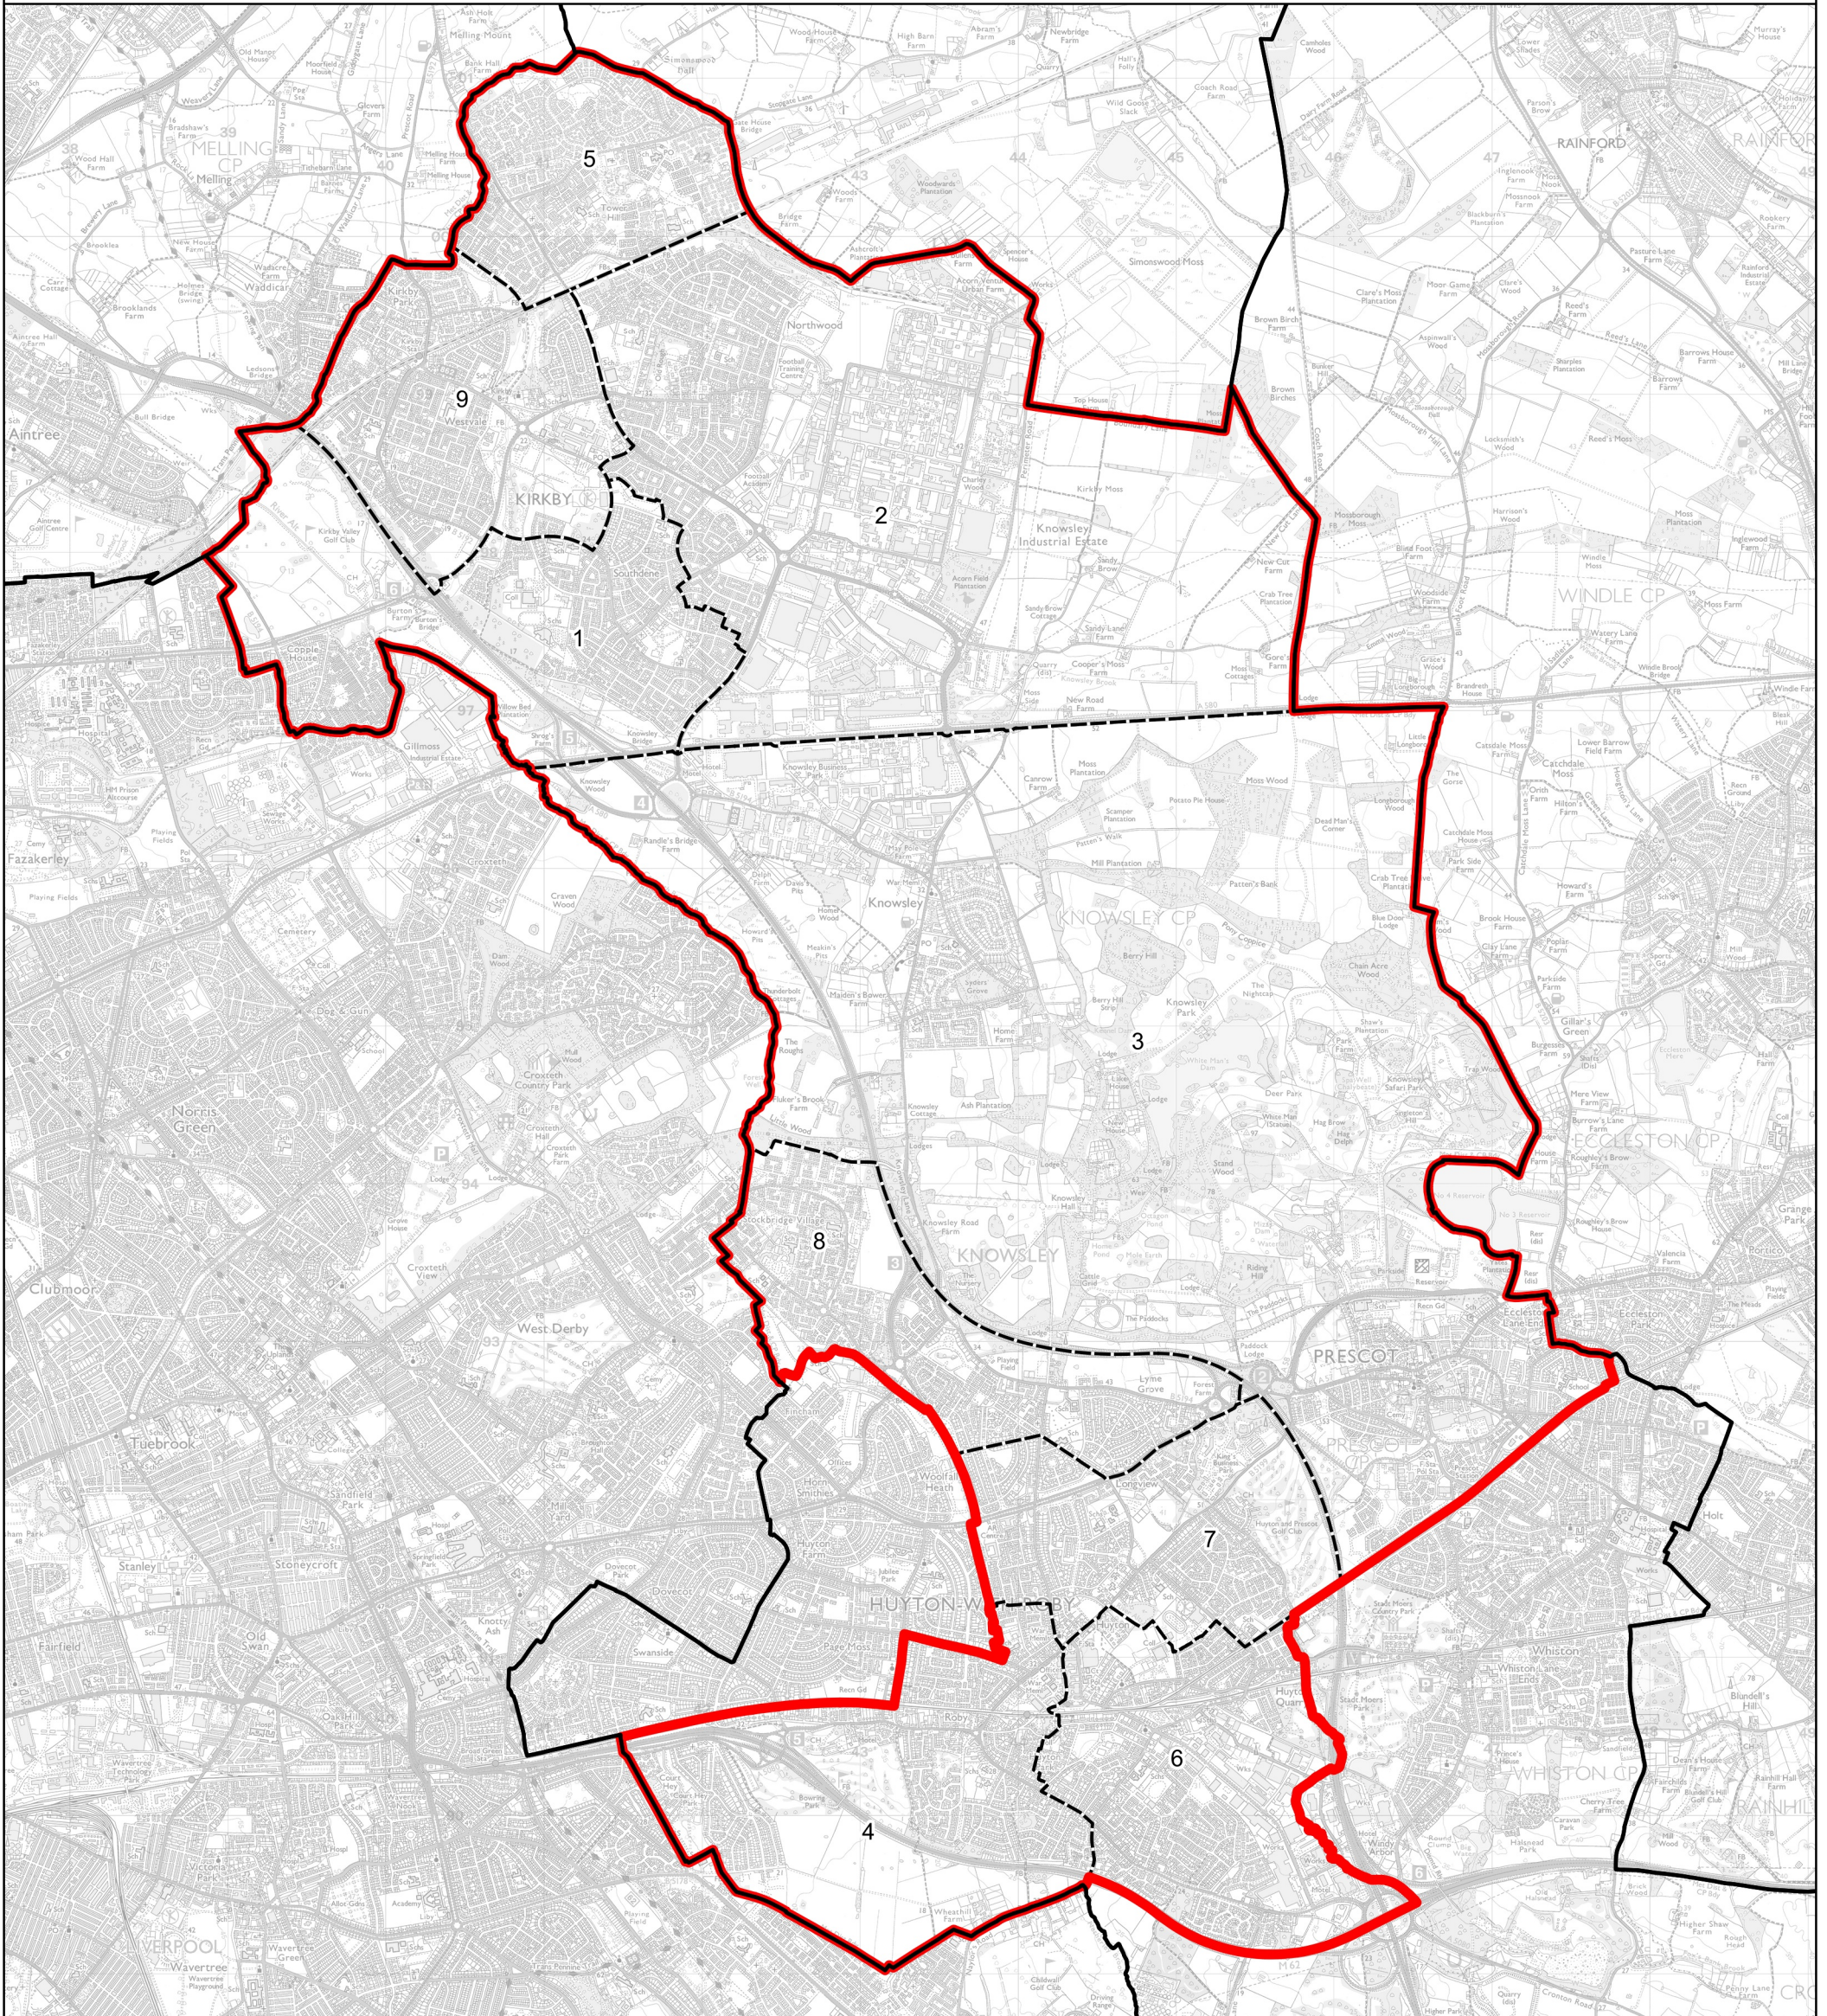

Boundary Commission for England - Revised Proposals for the North West Region

Knowsley Borough Constituency - Electorate 71,228

Wards:

- 1 Cherryfield
- 2 Northwood
- 3 Prescot North
- 4 Roby
- 5 Shevington
- 6 St. Gabriels
- 7 St. Michaels
- 8 Stockbridge
- 9 Whitefield

- Constituency
- Local Authorities
- Wards

© Crown copyright and database rights 2022 OS 100018289. You are permitted to use this data solely to enable you to respond to, or interact with, the organisation that provided you with the data. You are not permitted to copy, sub-licence, distribute or sell any of this data to third parties in any form. Third party rights to enforce the terms of this licence shall be reserved to OS.

Knowsley Borough Constituency