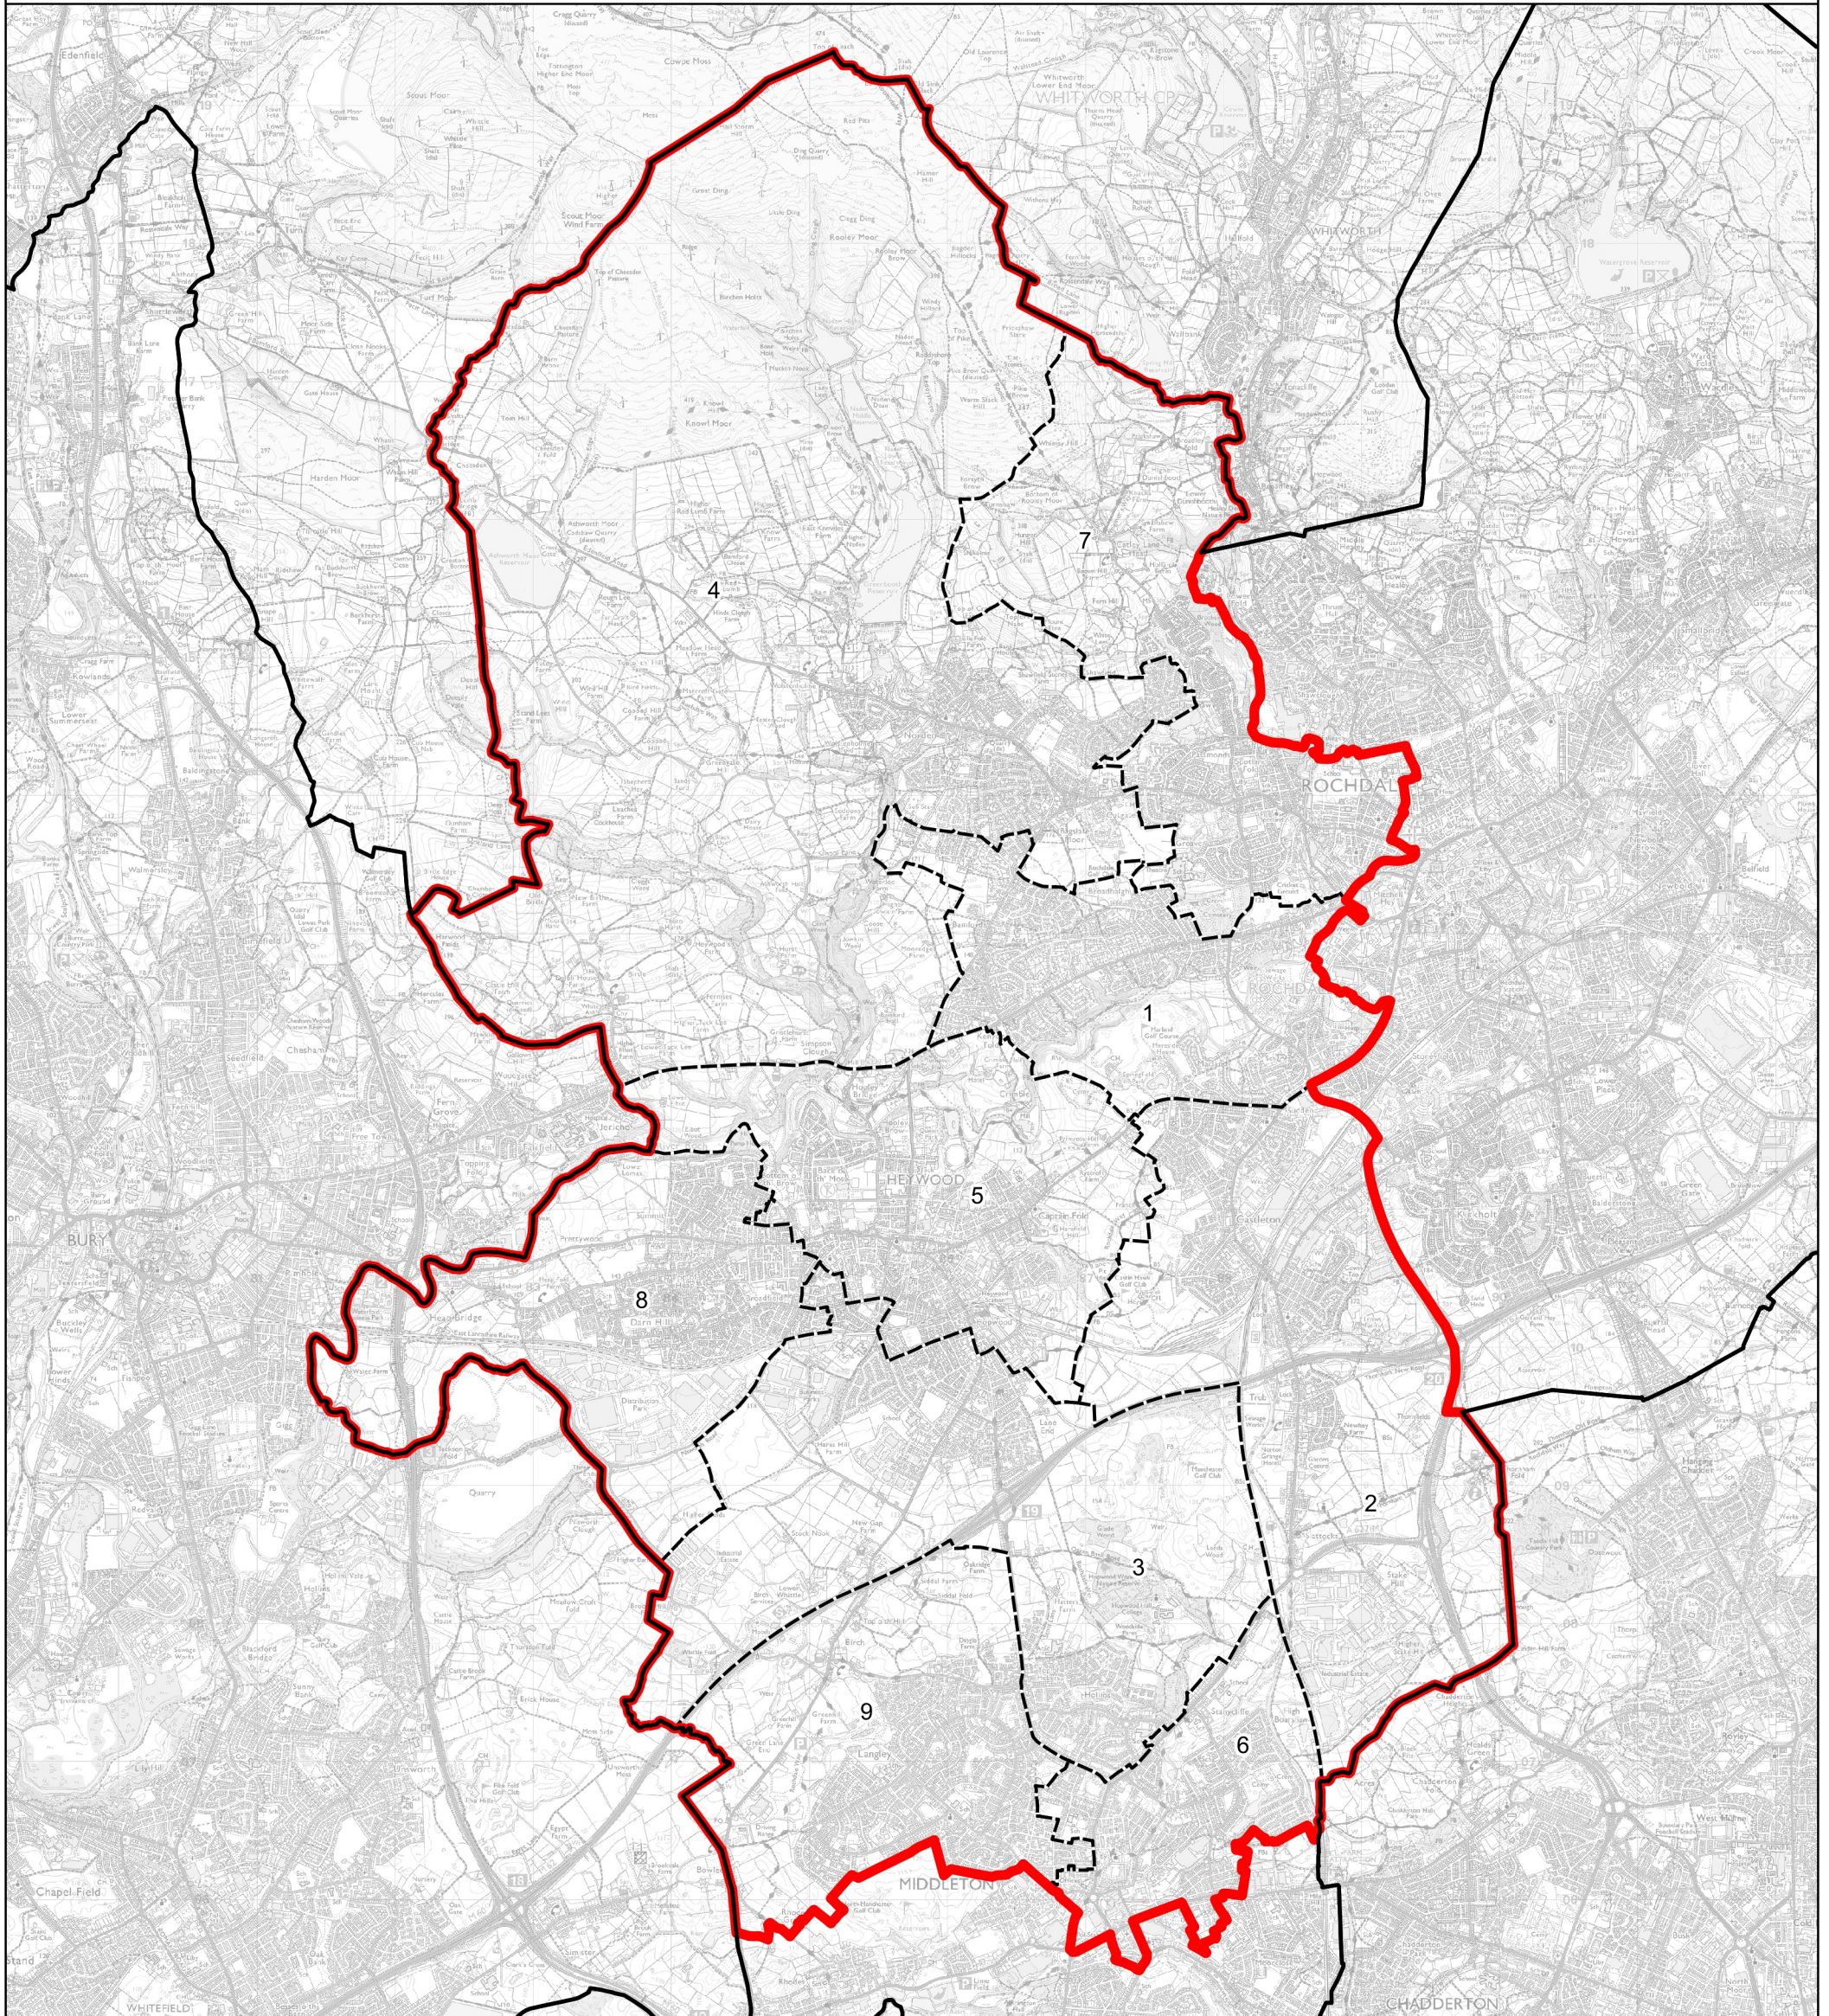

Boundary Commission for England - Revised Proposals for the North West Region

Heywood County Constituency - Electorate 73,306

Wards:

- | | |
|------------------------|------------------|
| 1 Bamford | 8 West Heywood |
| 2 Castleton | 9 West Middleton |
| 3 Hopwood Hall | |
| 4 Norden | |
| 5 North Heywood | |
| 6 North Middleton | |
| 7 Spotland and Falinge | |

- Constituency
- Local Authorities
- Wards

© Crown copyright and database rights 2022 OS 100018289. You are permitted to use this data solely to enable you to respond to, or interact with, the organisation that provided you with the data. You are not permitted to copy, sub-licence, distribute or sell any of this data to third parties in any form. Third party rights to enforce the terms of this licence shall be reserved to OS.

Heywood County Constituency