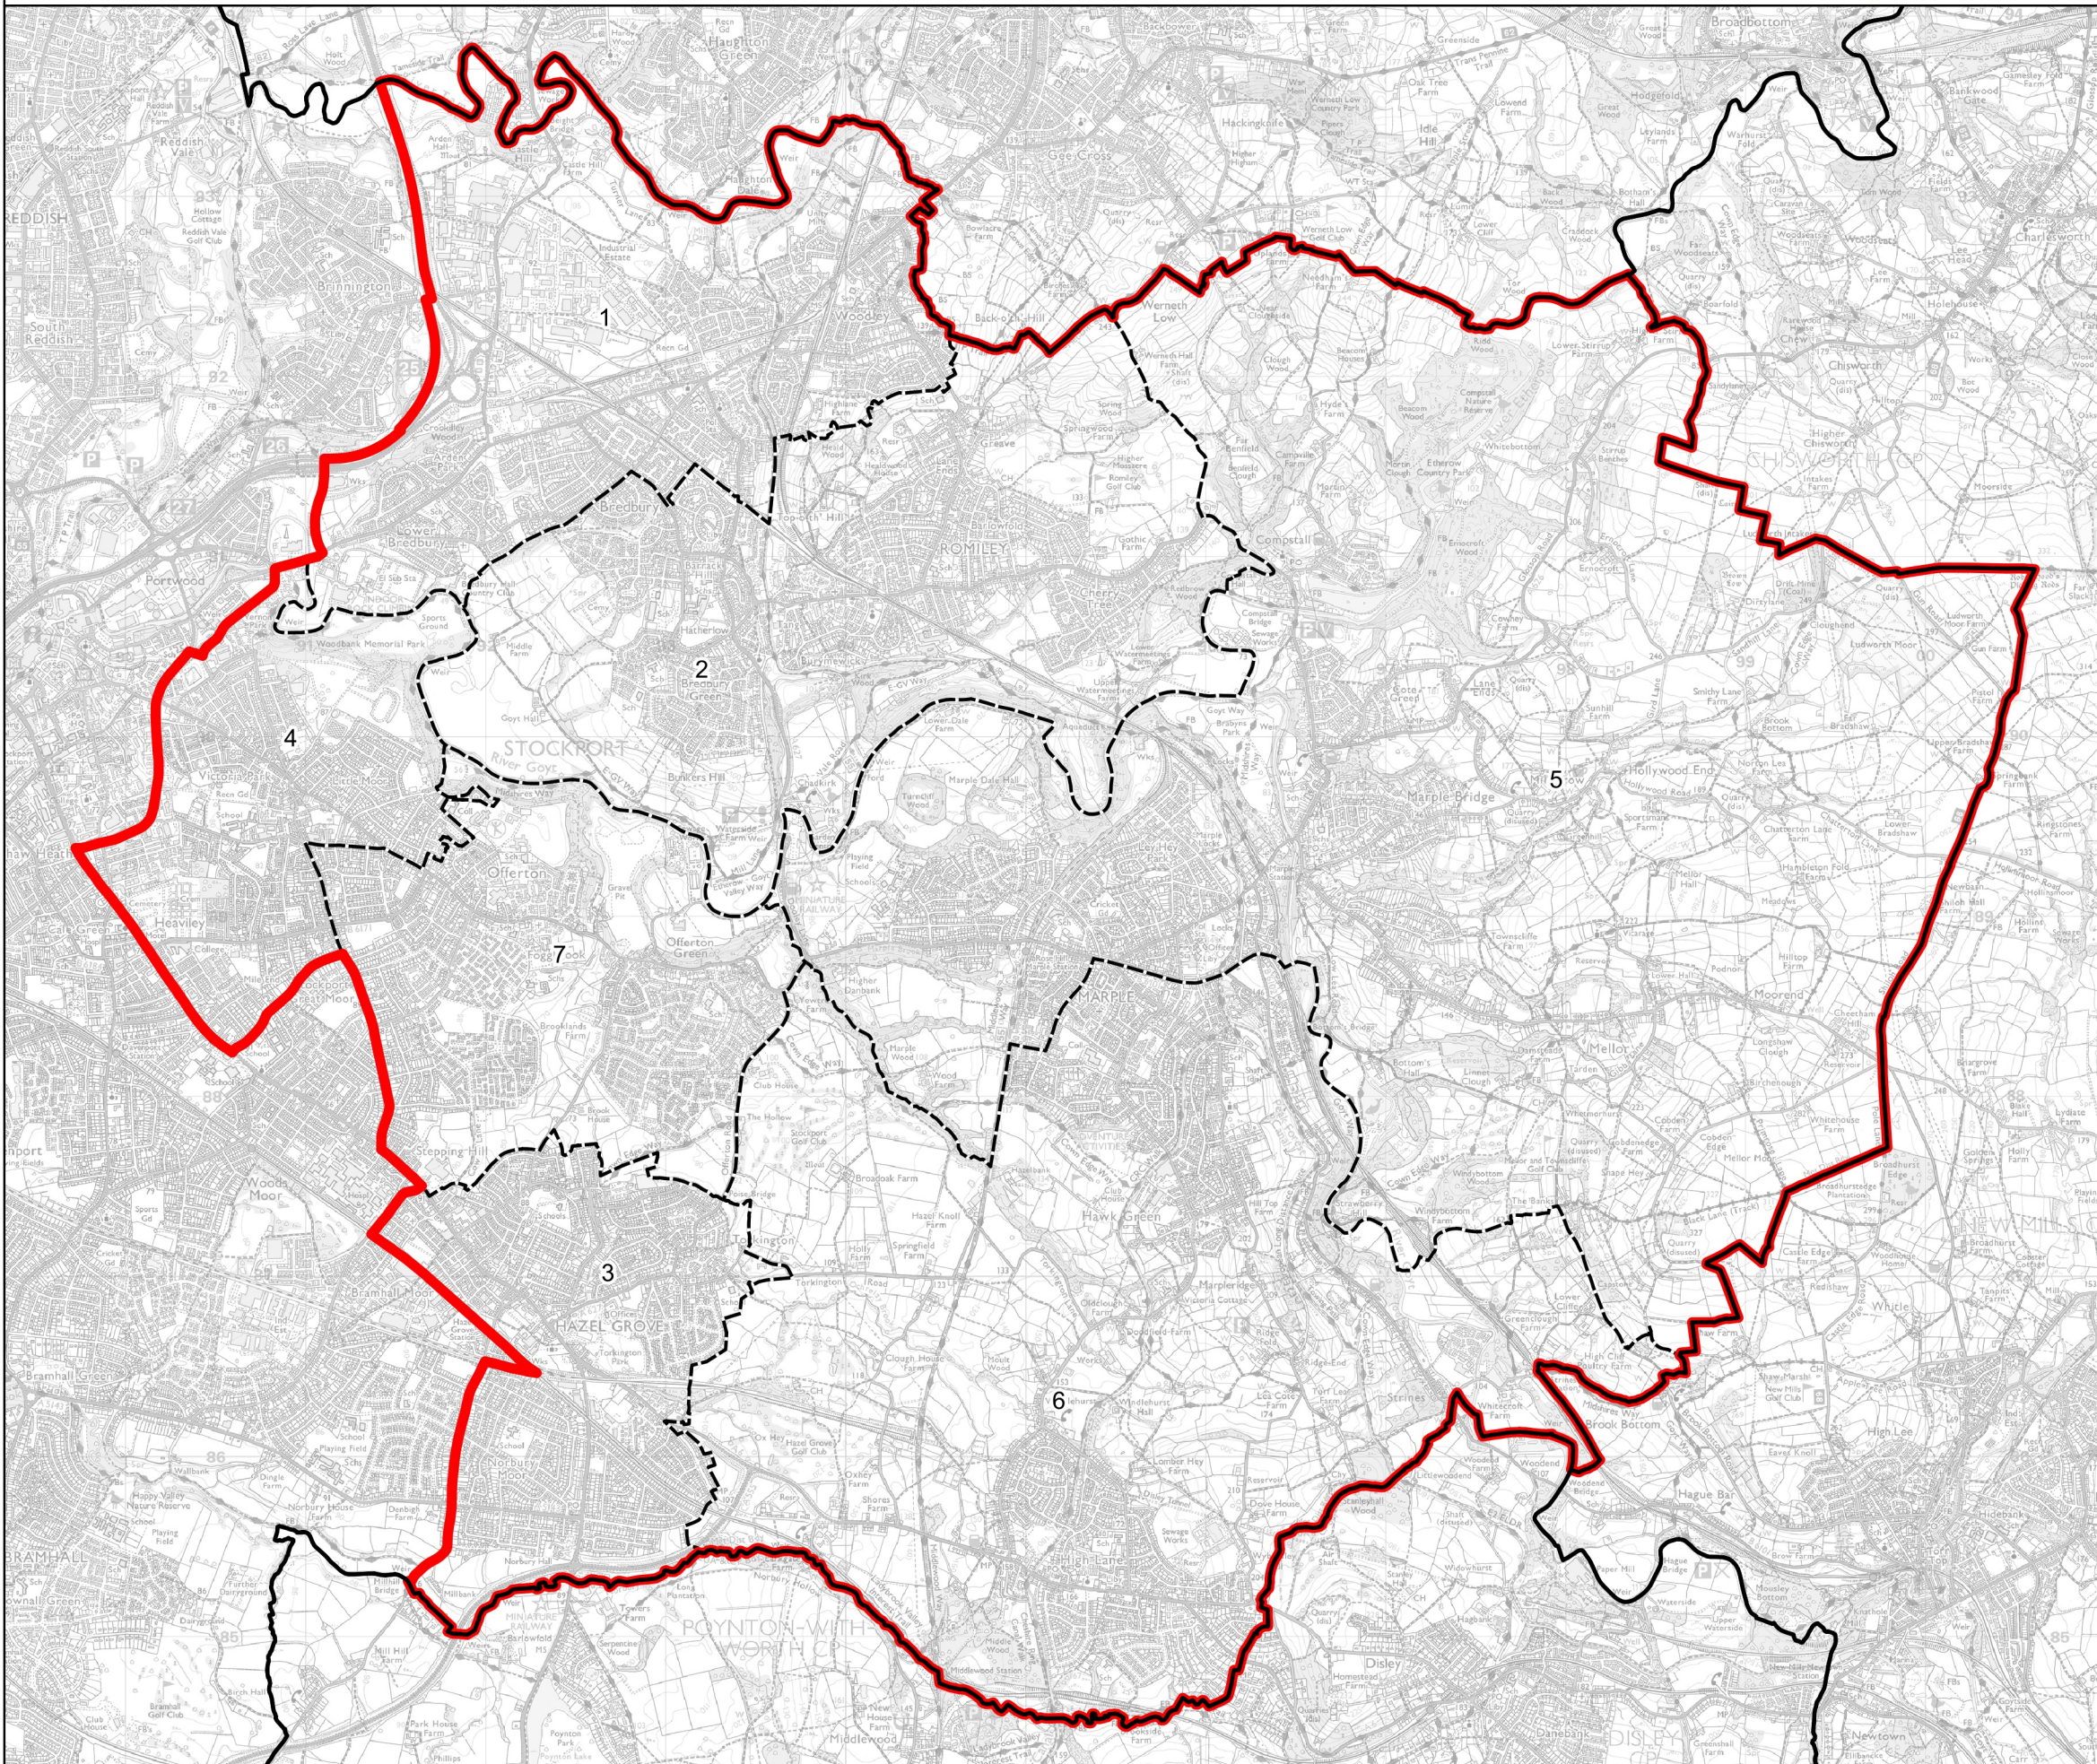

Boundary Commission for England - Revised Proposals for the North West Region

Hazel Grove County Constituency - Electorate 72,941

Wards:

- 1 Bredbury and Woodley
- 2 Bredbury Green and Romiley
- 3 Hazel Grove
- 4 Manor
- 5 Marple North
- 6 Marple South and High Lane
- 7 Offerton

 Constituency
 Local Authorities
 Wards

0 0.5 1 km 

© Crown copyright and database rights 2022 OS 100018289. You are permitted to use this data solely to enable you to respond to, or interact with, the organisation that provided you with the data. You are not permitted to copy, sub-licence, distribute or sell any of this data to third parties in any form. Third party rights to enforce the terms of this licence shall be reserved to OS.

Hazel Grove County Constituency