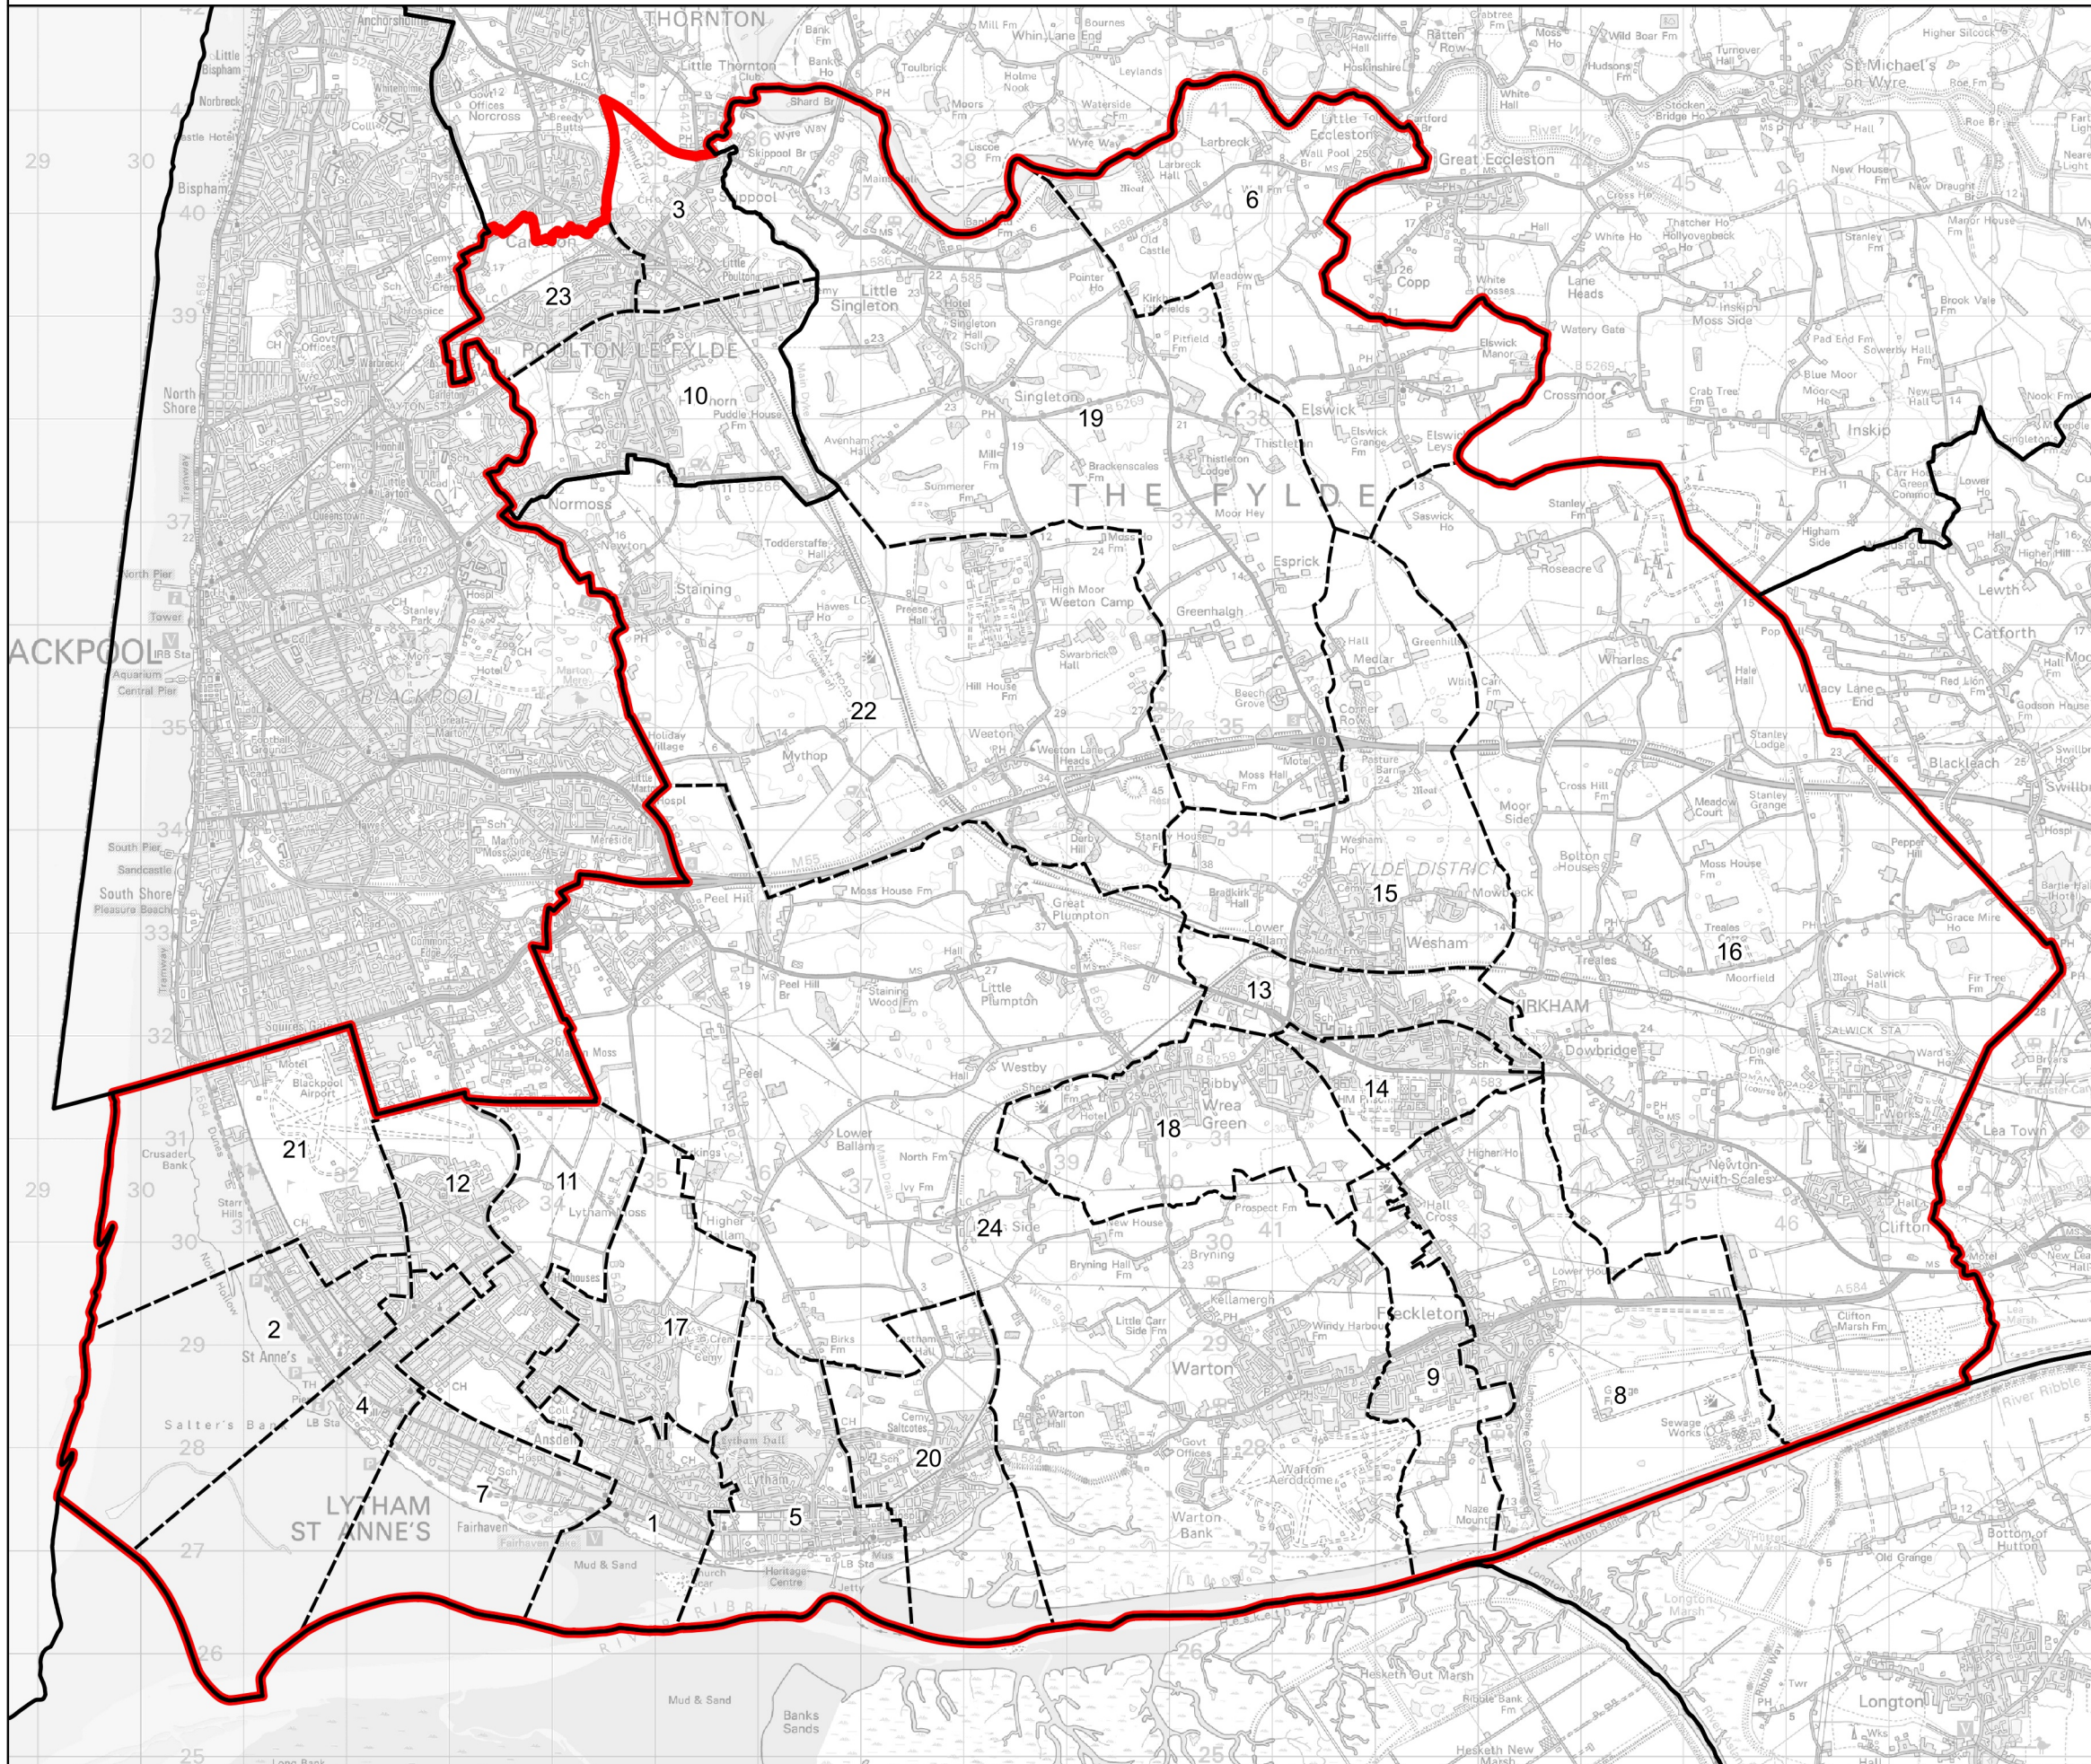

# Boundary Commission for England - Revised Proposals for the North West Region

Fylde County Constituency - Electorate 75,114

Wards:

- 1 Ansdell
- 2 Ashton
- 3 Breck
- 4 Central
- 5 Clifton
- 6 Elswick and Little Eccleston
- 7 Fairhaven
- 8 Freckleton East
- 9 Freckleton West
- 10 Hardhorn with High Cross
- 11 Heyhouses
- 12 Kilnhouse
- 13 Kirkham North
- 14 Kirkham South
- 15 Medlar-with-Wesham
- 16 Newton and Treales
- 17 Park
- 18 Ribby-with-Wrea
- 19 Singleton and Greenhalgh
- 20 St. Johns
- 21 St. Leonards
- 22 Staining and Weeton
- 23 Tithebarn
- 24 Warton and Westby

-  Constituency
-  Local Authorities
-  Wards

0 0.9 1.8 km

© Crown copyright and database rights 2022 OS 100018289. You are permitted to use this data solely to enable you to respond to, or interact with, the organisation that provided you with the data. You are not permitted to copy, sub-licence, distribute or sell any of this data to third parties in any form. Third party rights to enforce the terms of this licence shall be reserved to OS.

Fylde County Constituency