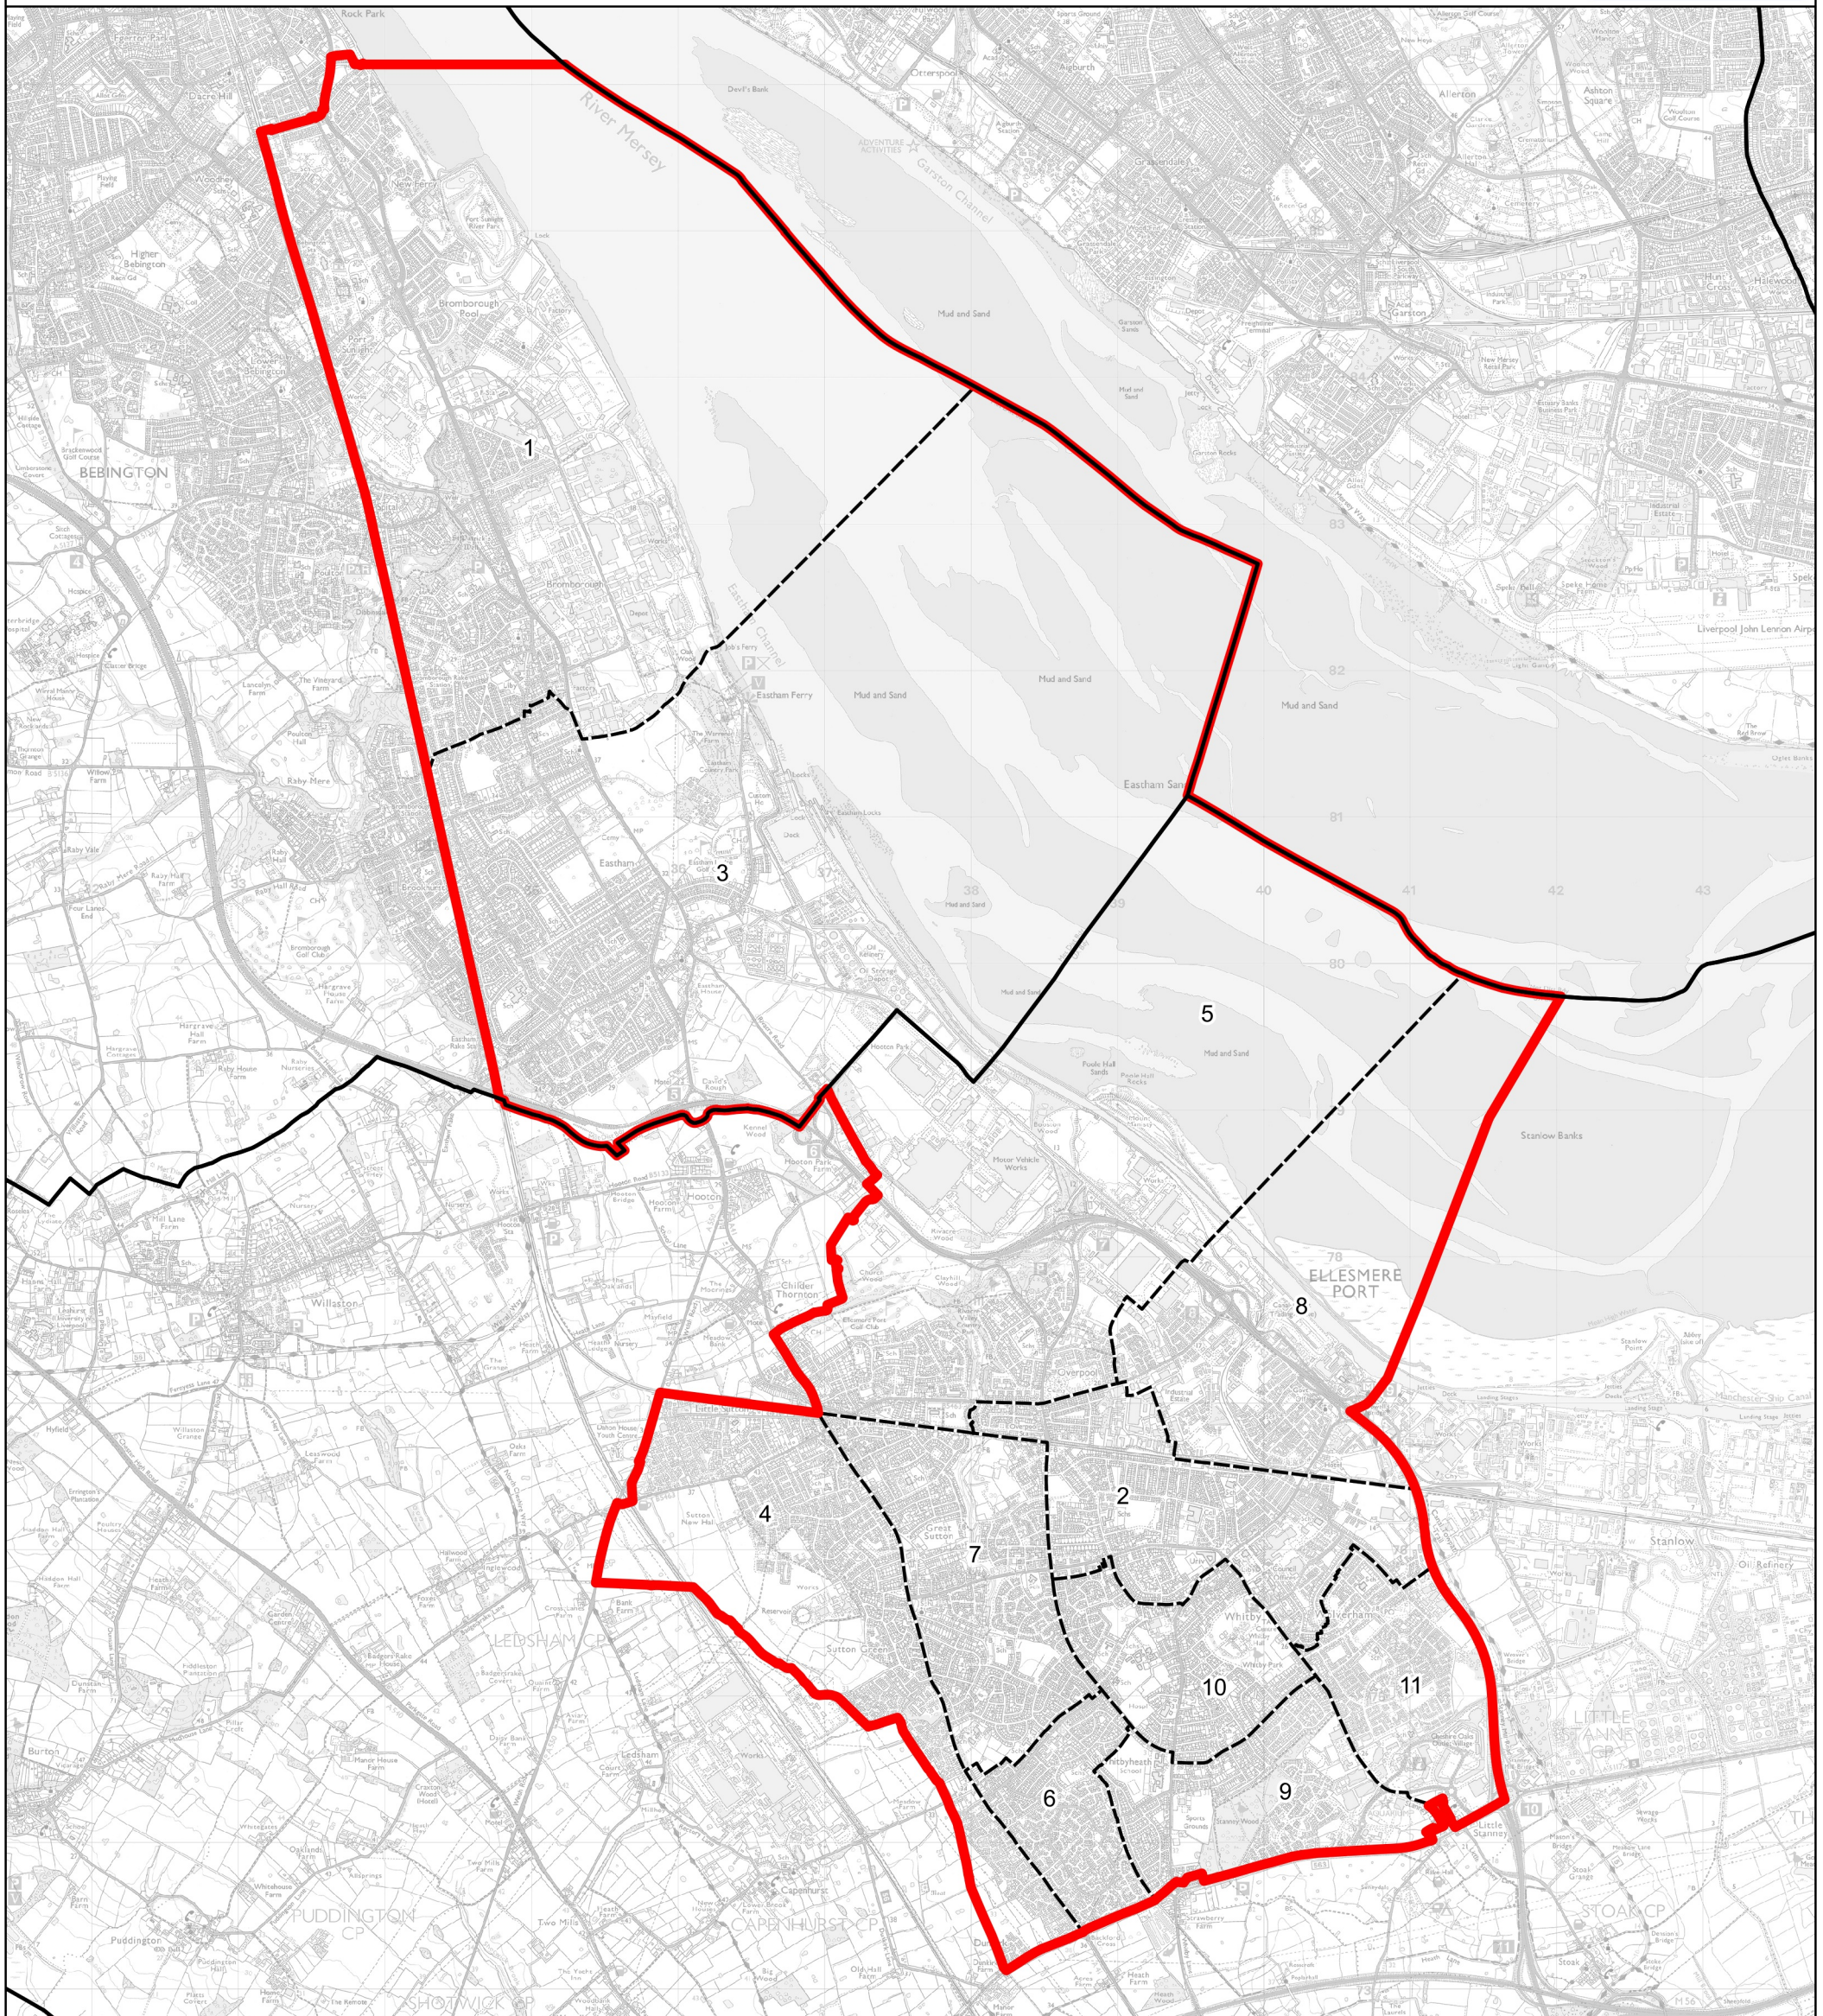

# Boundary Commission for England - Revised Proposals for the North West Region

Ellesmere Port and Bromborough Borough Constituency - Electorate 71,027

**Wards:**

- |                    |                 |
|--------------------|-----------------|
| 1 Bromborough      | 8 Westminster   |
| 2 Central & Grange | 9 Whitby Groves |
| 3 Eastham          | 10 Whitby Park  |
| 4 Ledsham & Manor  | 11 Wolverham    |
| 5 Netherpool       |                 |
| 6 Strawberry       |                 |
| 7 Sutton Villages  |                 |

- Constituency
- Local Authorities
- Wards

© Crown copyright and database rights 2022 OS 100018289. You are permitted to use this data solely to enable you to respond to, or interact with, the organisation that provided you with the data. You are not permitted to copy, sub-licence, distribute or sell any of this data to third parties in any form. Third party rights to enforce the terms of this licence shall be reserved to OS.

## Ellesmere Port and Bromborough Borough Constituency