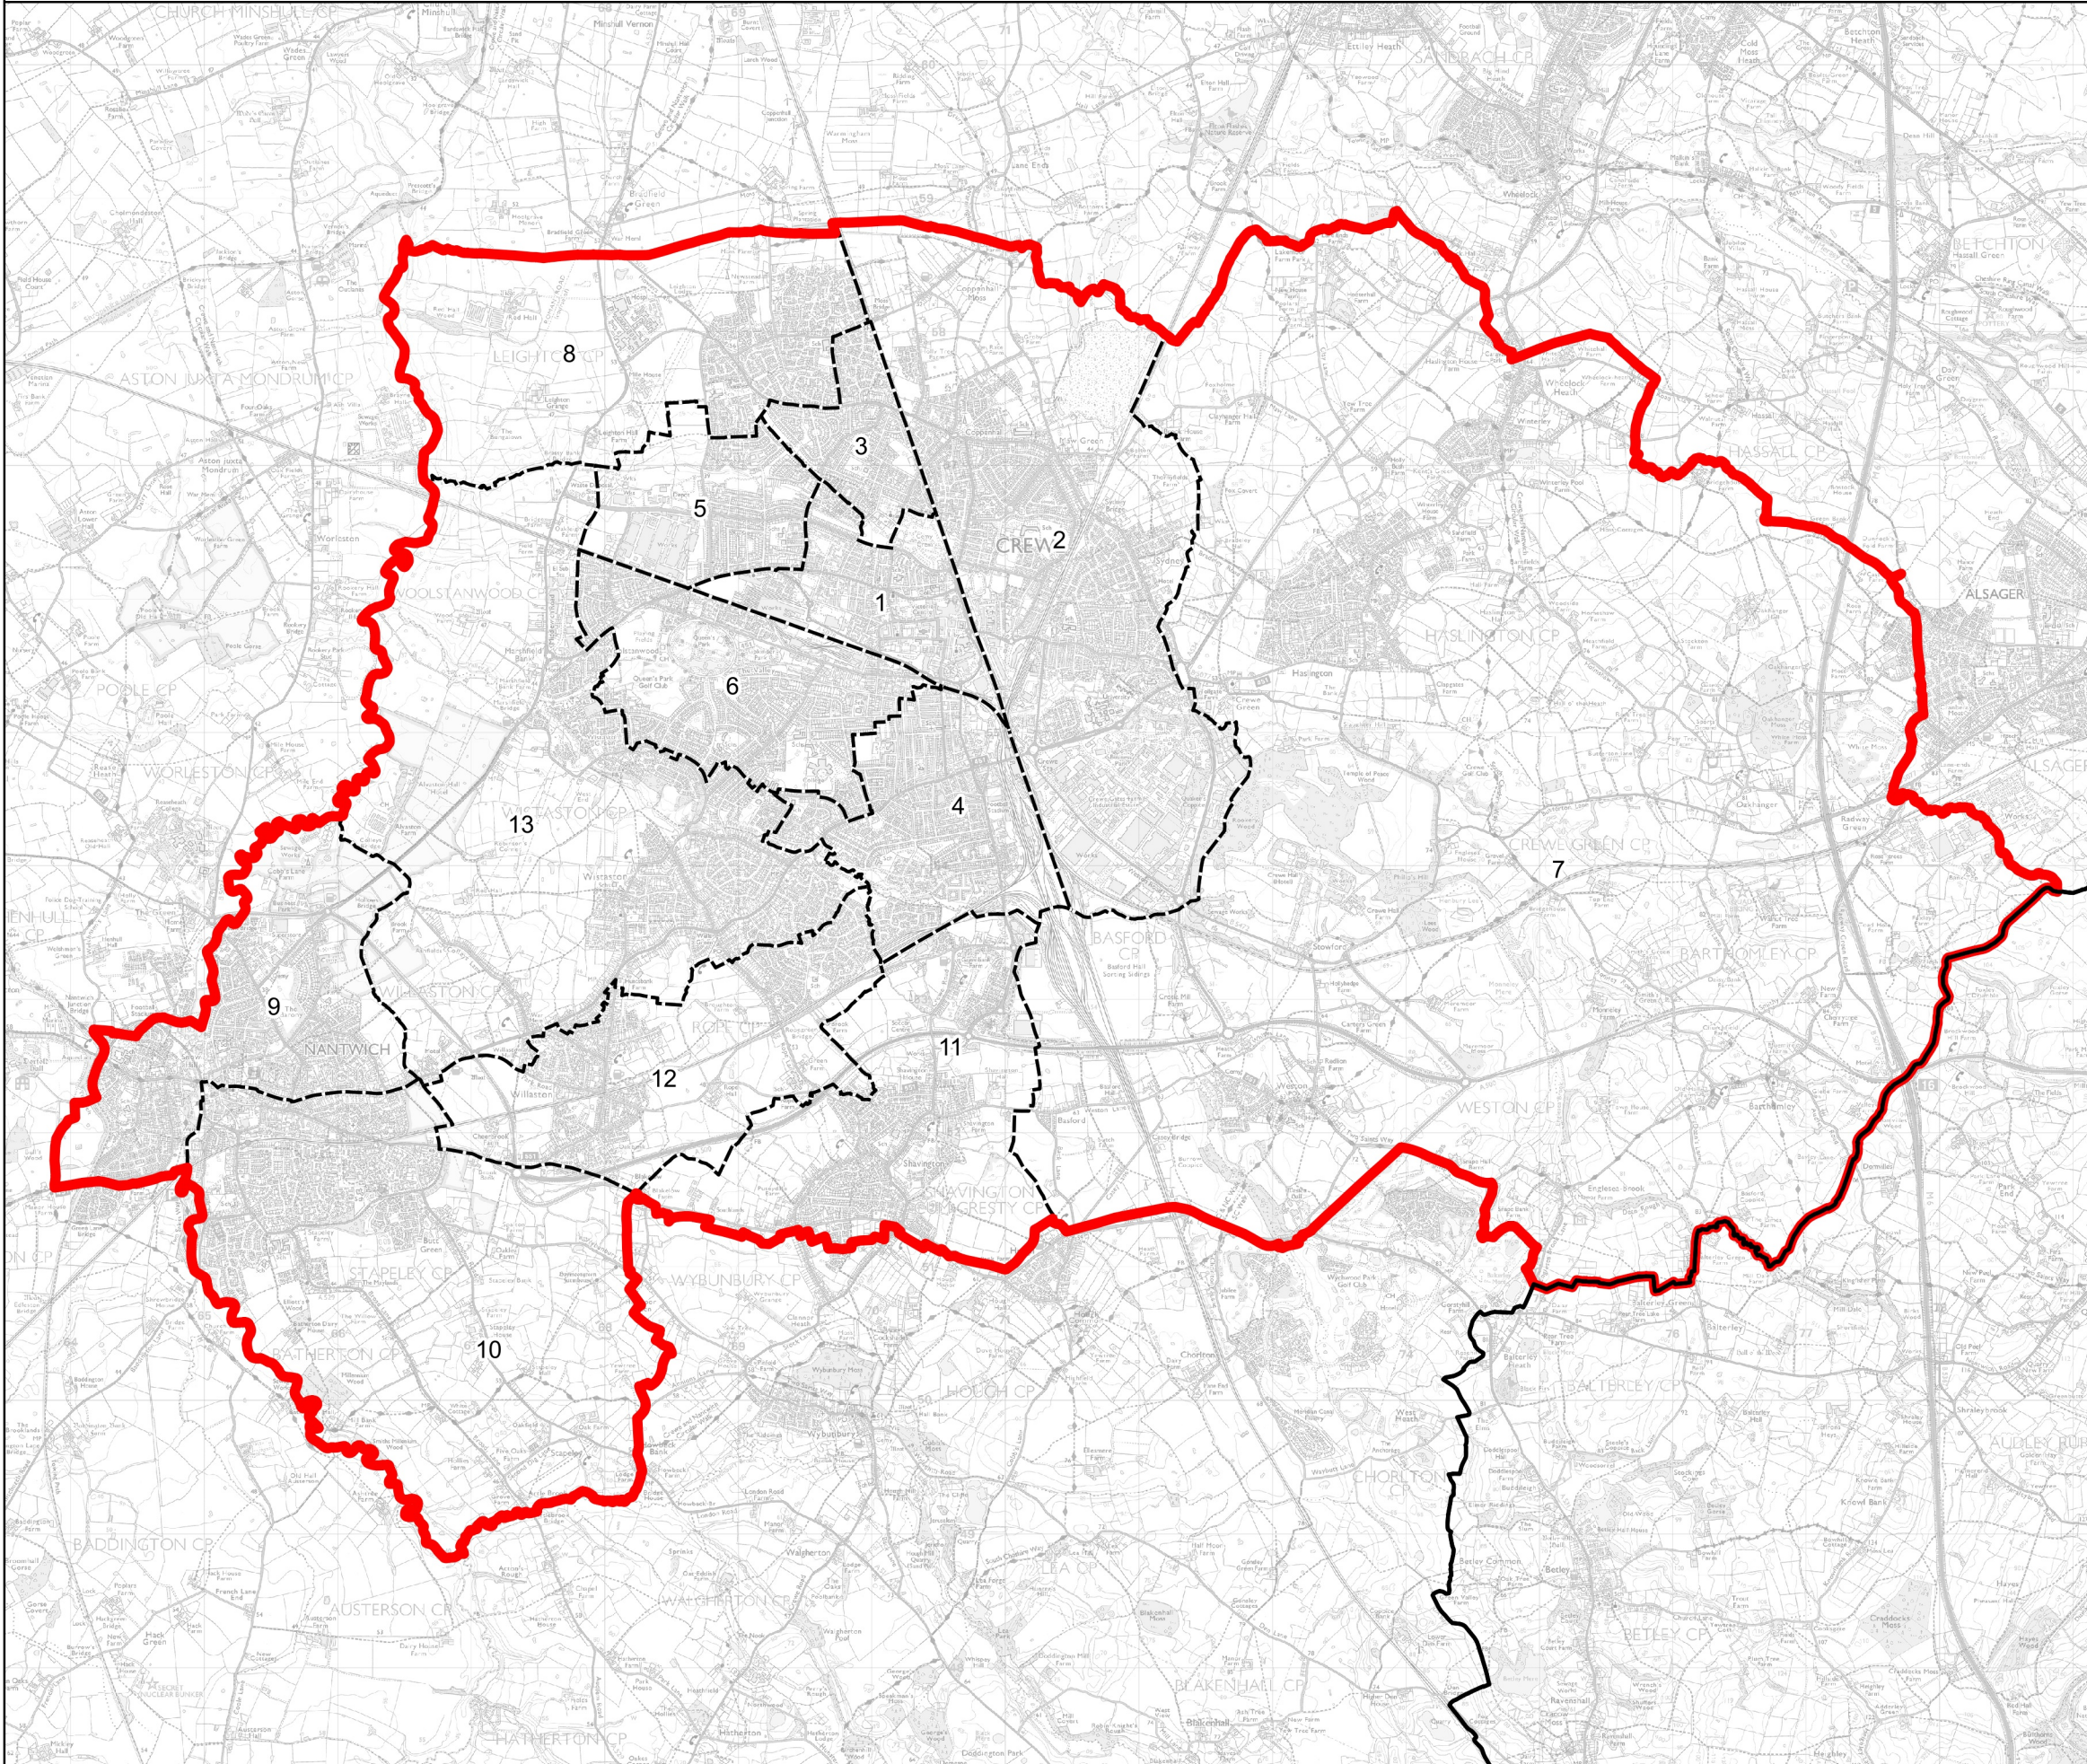

# Boundary Commission for England - Revised Proposals for the North West Region

Crewe and Nantwich County Constituency - Electorate 76,236

Wards:

- 1 Crewe Central
- 2 Crewe East
- 3 Crewe North
- 4 Crewe South
- 5 Crewe St. Barnabas
- 6 Crewe West
- 7 Haslington
- 8 Leighton
- 9 Nantwich North and West
- 10 Nantwich South and Stapeley
- 11 Shavington
- 12 Willaston and Rope
- 13 Wistaston

 Constituency

 Local Authorities

 Wards

0 0.7 1.4 km

© Crown copyright and database rights 2022 OS 100018289. You are permitted to use this data solely to enable you to respond to, or interact with, the organisation that provided you with the data. You are not permitted to copy, sub-licence, distribute or sell any of this data to third parties in any form. Third party rights to enforce the terms of this licence shall be reserved to OS.

Crewe and Nantwich County Constituency