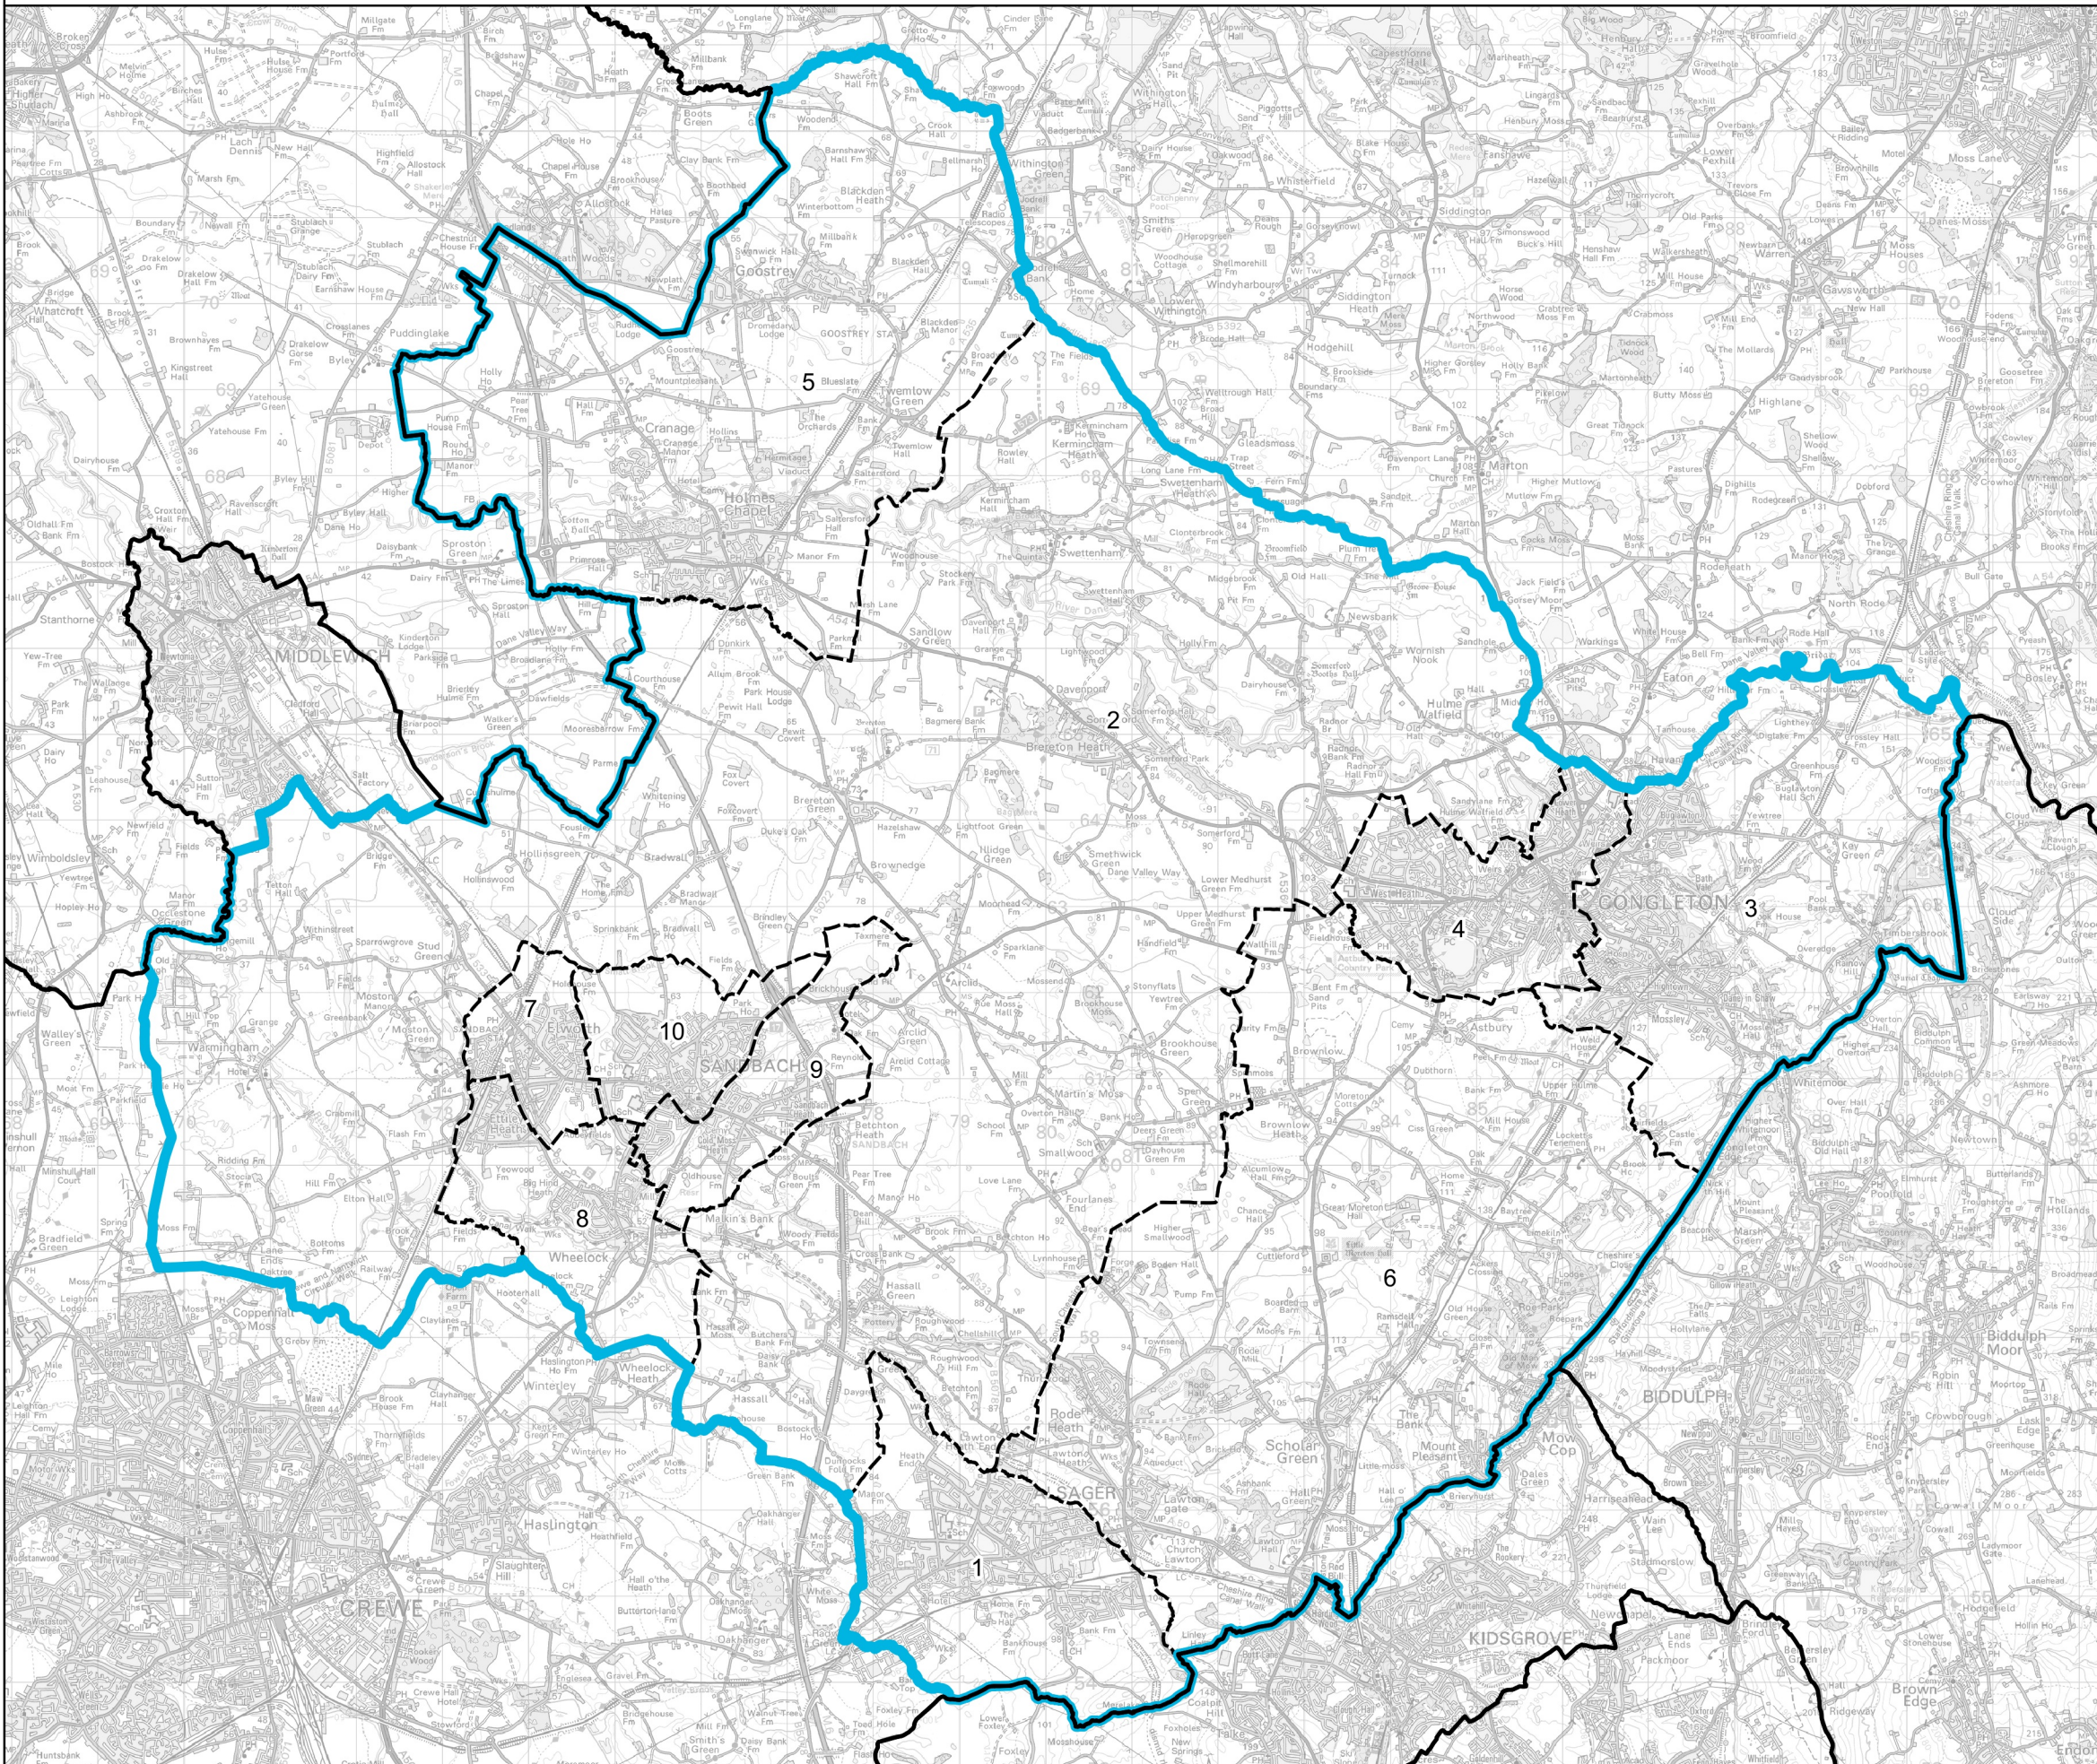

Boundary Commission for England - Revised Proposals for the North West Region

Congleton County Constituency - **Electorate 69,836**

Wards:

- 1 Alsager
- 2 Brereton Rural
- 3 Congleton East
- 4 Congleton West
- 5 Dane Valley
- 6 Odd Rode
- 7 Sandbach Elworth
- 8 Sandbach Ettiley Heath and Wheelock
- 9 Sandbach Heath and East
- 10 Sandbach Town

- Constituency
- Local Authorities
- Wards

0 1 2 km

© Crown copyright and database rights 2022 OS 100018289. You are permitted to use this data solely to enable you to respond to, or interact with, the organisation that provided you with the data. You are not permitted to copy, sub-licence, distribute or sell any of this data to third parties in any form. Third party rights to enforce the terms of this licence shall be reserved to OS.

Congleton County Constituency