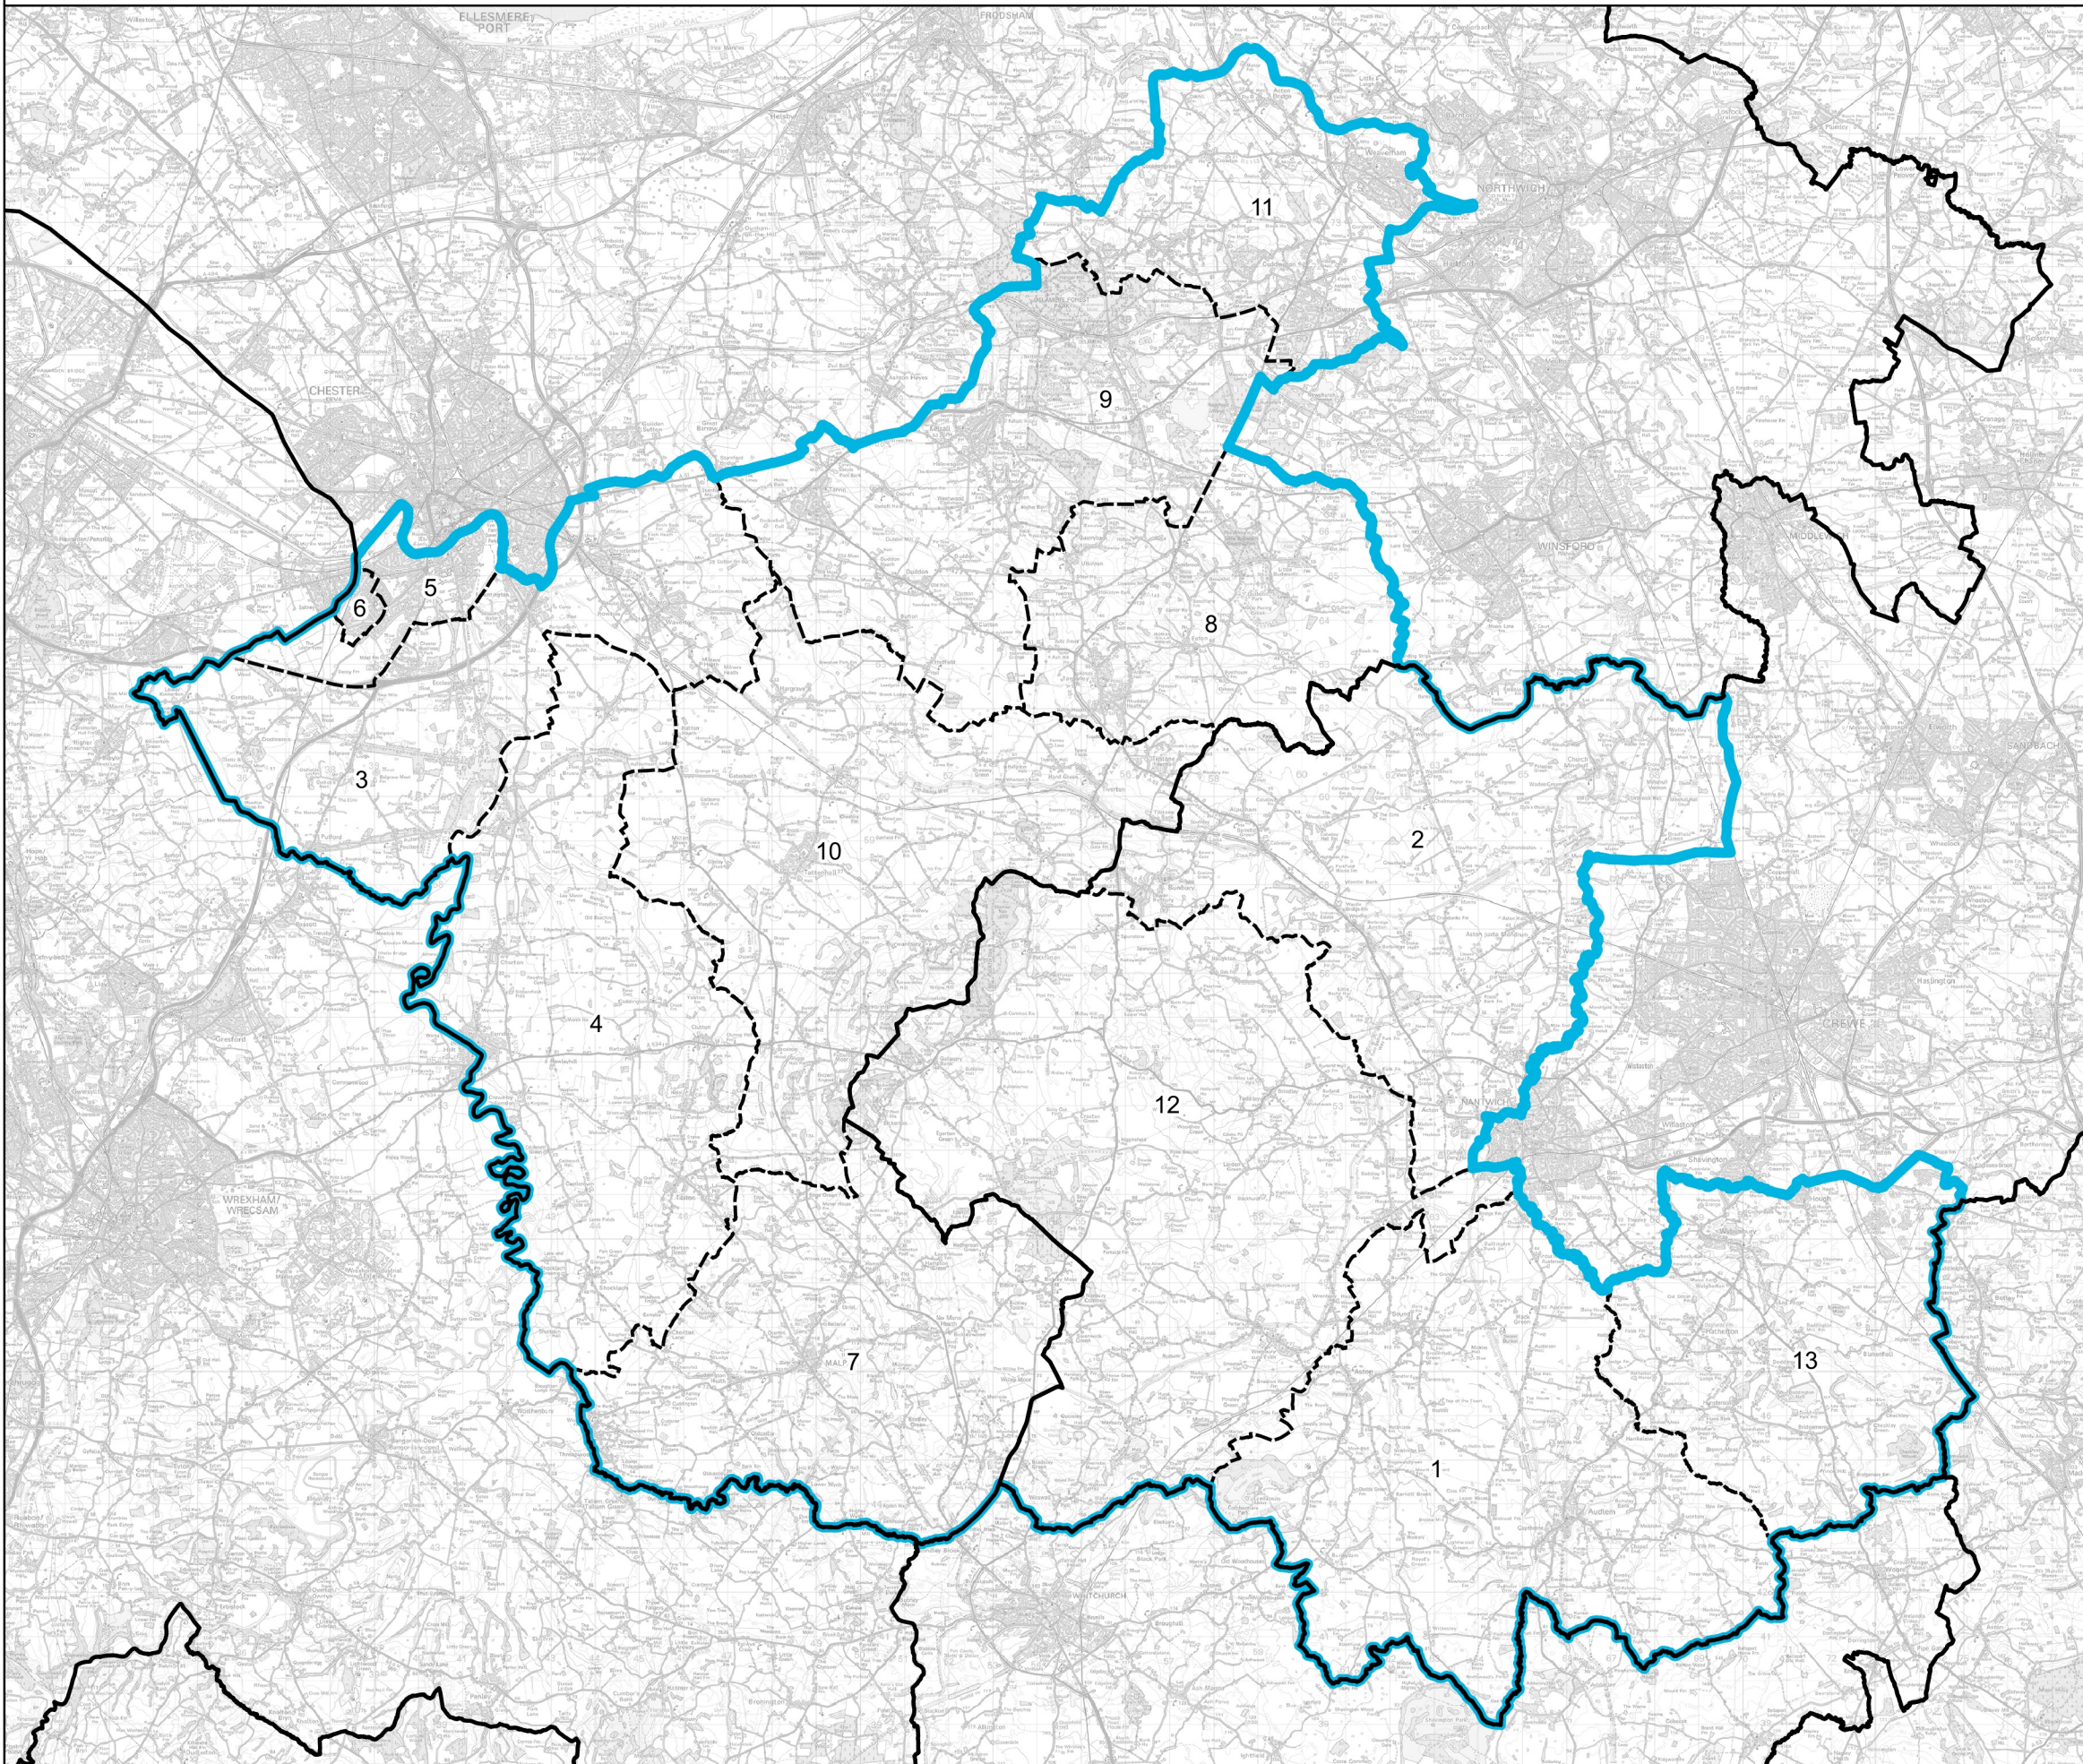

Boundary Commission for England - Revised Proposals for the North West Region

Chester South and Eddisbury County Constituency - Electorate 71,975

Wards:

- 1 Audlem
- 2 Bunbury
- 3 Christleton & Huntington
- 4 Farndon
- 5 Handbridge Park
- 6 Lache
- 7 Malpas
- 8 Tarporley
- 9 Tarvin & Kelsall
- 10 Tattenhall
- 11 Weaver & Cuddington
- 12 Wrenbury
- 13 Wybunbury

 Constituency
 Local Authorities
 Wards

0 2 4 km 

© Crown copyright and database rights 2022 OS 100018289. You are permitted to use this data solely to enable you to respond to, or interact with, the organisation that provided you with the data. You are not permitted to copy, sub-licence, distribute or sell any of this data to third parties in any form. Third party rights to enforce the terms of this licence shall be reserved to OS.