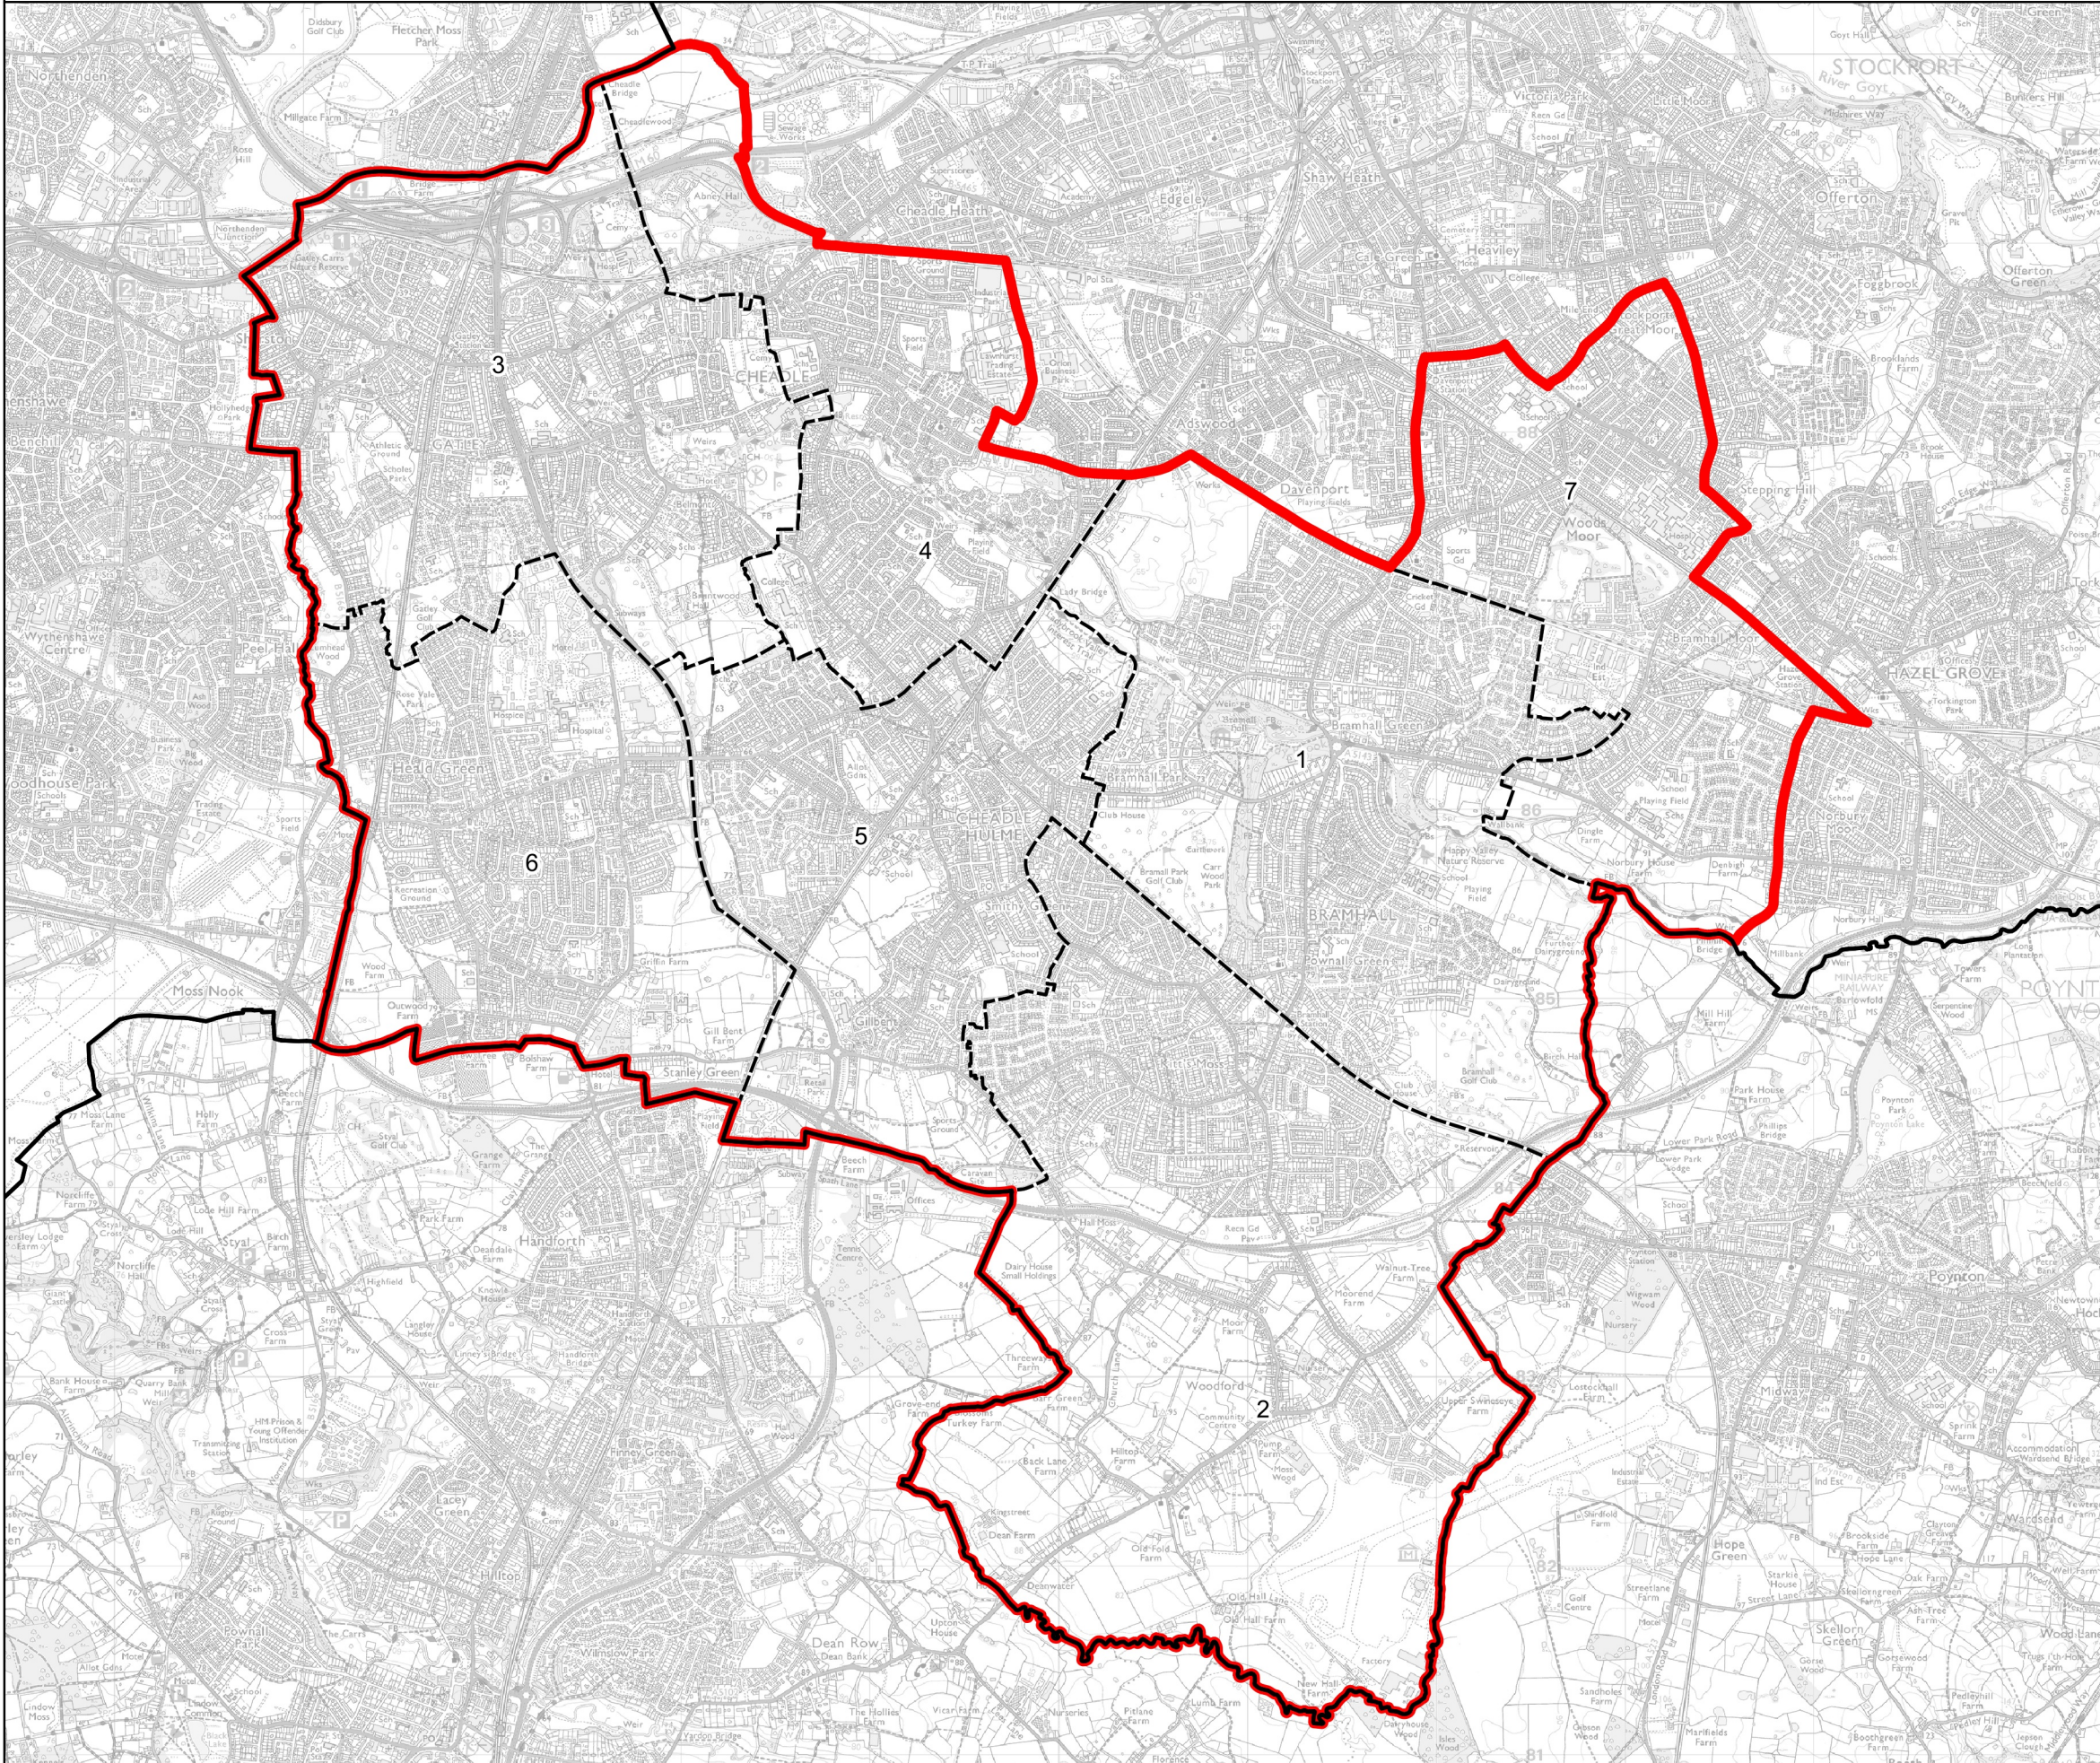

# Boundary Commission for England - Revised Proposals for the North West Region

Cheadle Borough Constituency - Electorate 73,775

Wards:

- 1 Bramhall North
- 2 Bramhall South and Woodford
- 3 Cheadle and Gatley
- 4 Cheadle Hulme North
- 5 Cheadle Hulme South
- 6 Heald Green
- 7 Stepping Hill

-  Constituency
-  Local Authorities
-  Wards

0 0.5 1 km

© Crown copyright and database rights 2022 OS 100018289. You are permitted to use this data solely to enable you to respond to, or interact with, the organisation that provided you with the data. You are not permitted to copy, sub-licence, distribute or sell any of this data to third parties in any form. Third party rights to enforce the terms of this licence shall be reserved to OS.