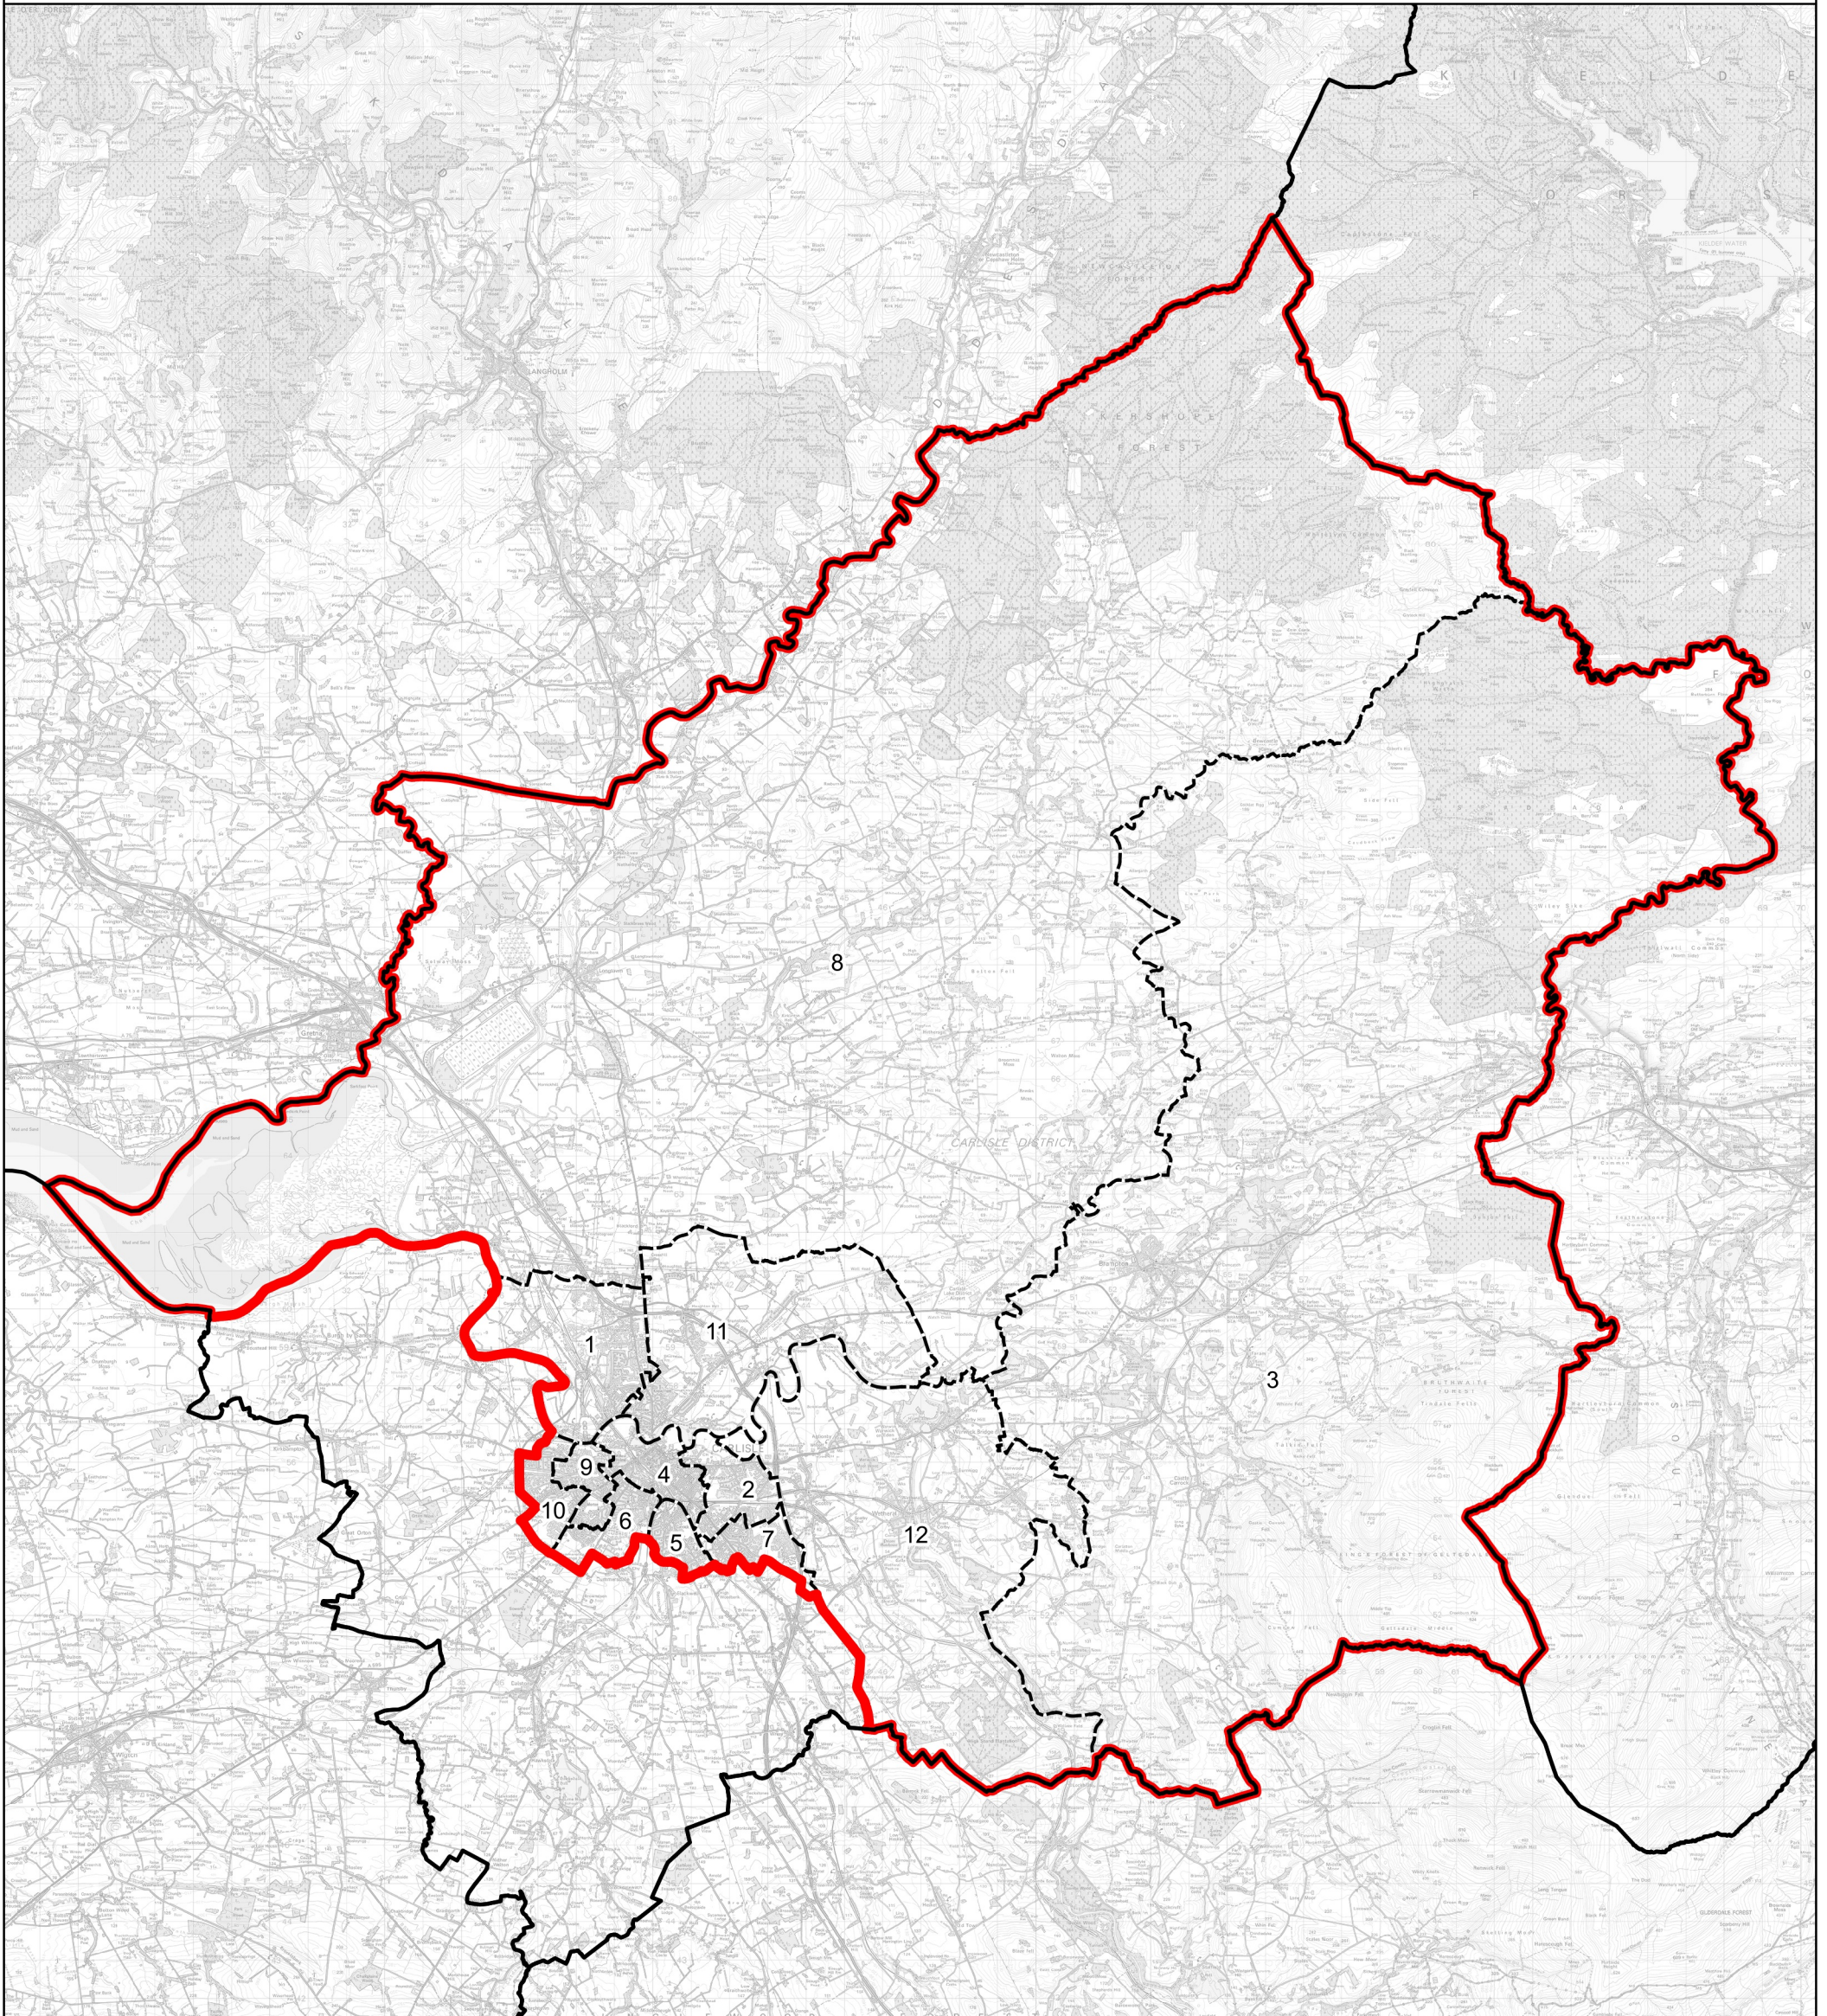

Boundary Commission for England - Revised Proposals for the North West Region

Carlisle County Constituency - Electorate 75,868

Wards:

- | | | |
|-------------------------------|-----------------------------|---------------------|
| 1 Belah & Kingmoor | 7 Harraby South & Parklands | 12 Wetheral & Corby |
| 2 Botcherby & Harraby North | 8 Longtown & the Border | |
| 3 Brampton & Fellside | 9 Newtown & Morton North | |
| 4 Cathedral & Castle | 10 Sandsfield & Morton West | |
| 5 Currock & Upperby | 11 Stanwix & Houghton | |
| 6 Denton Holme & Morton South | | |

- Constituency
- Local Authorities
- Wards

© Crown copyright and database rights 2022 OS 100018289. You are permitted to use this data solely to enable you to respond to, or interact with, the organisation that provided you with the data. You are not permitted to copy, sub-licence, distribute or sell any of this data to third parties in any form. Third party rights to enforce the terms of this licence shall be reserved to OS.

Carlisle County Constituency