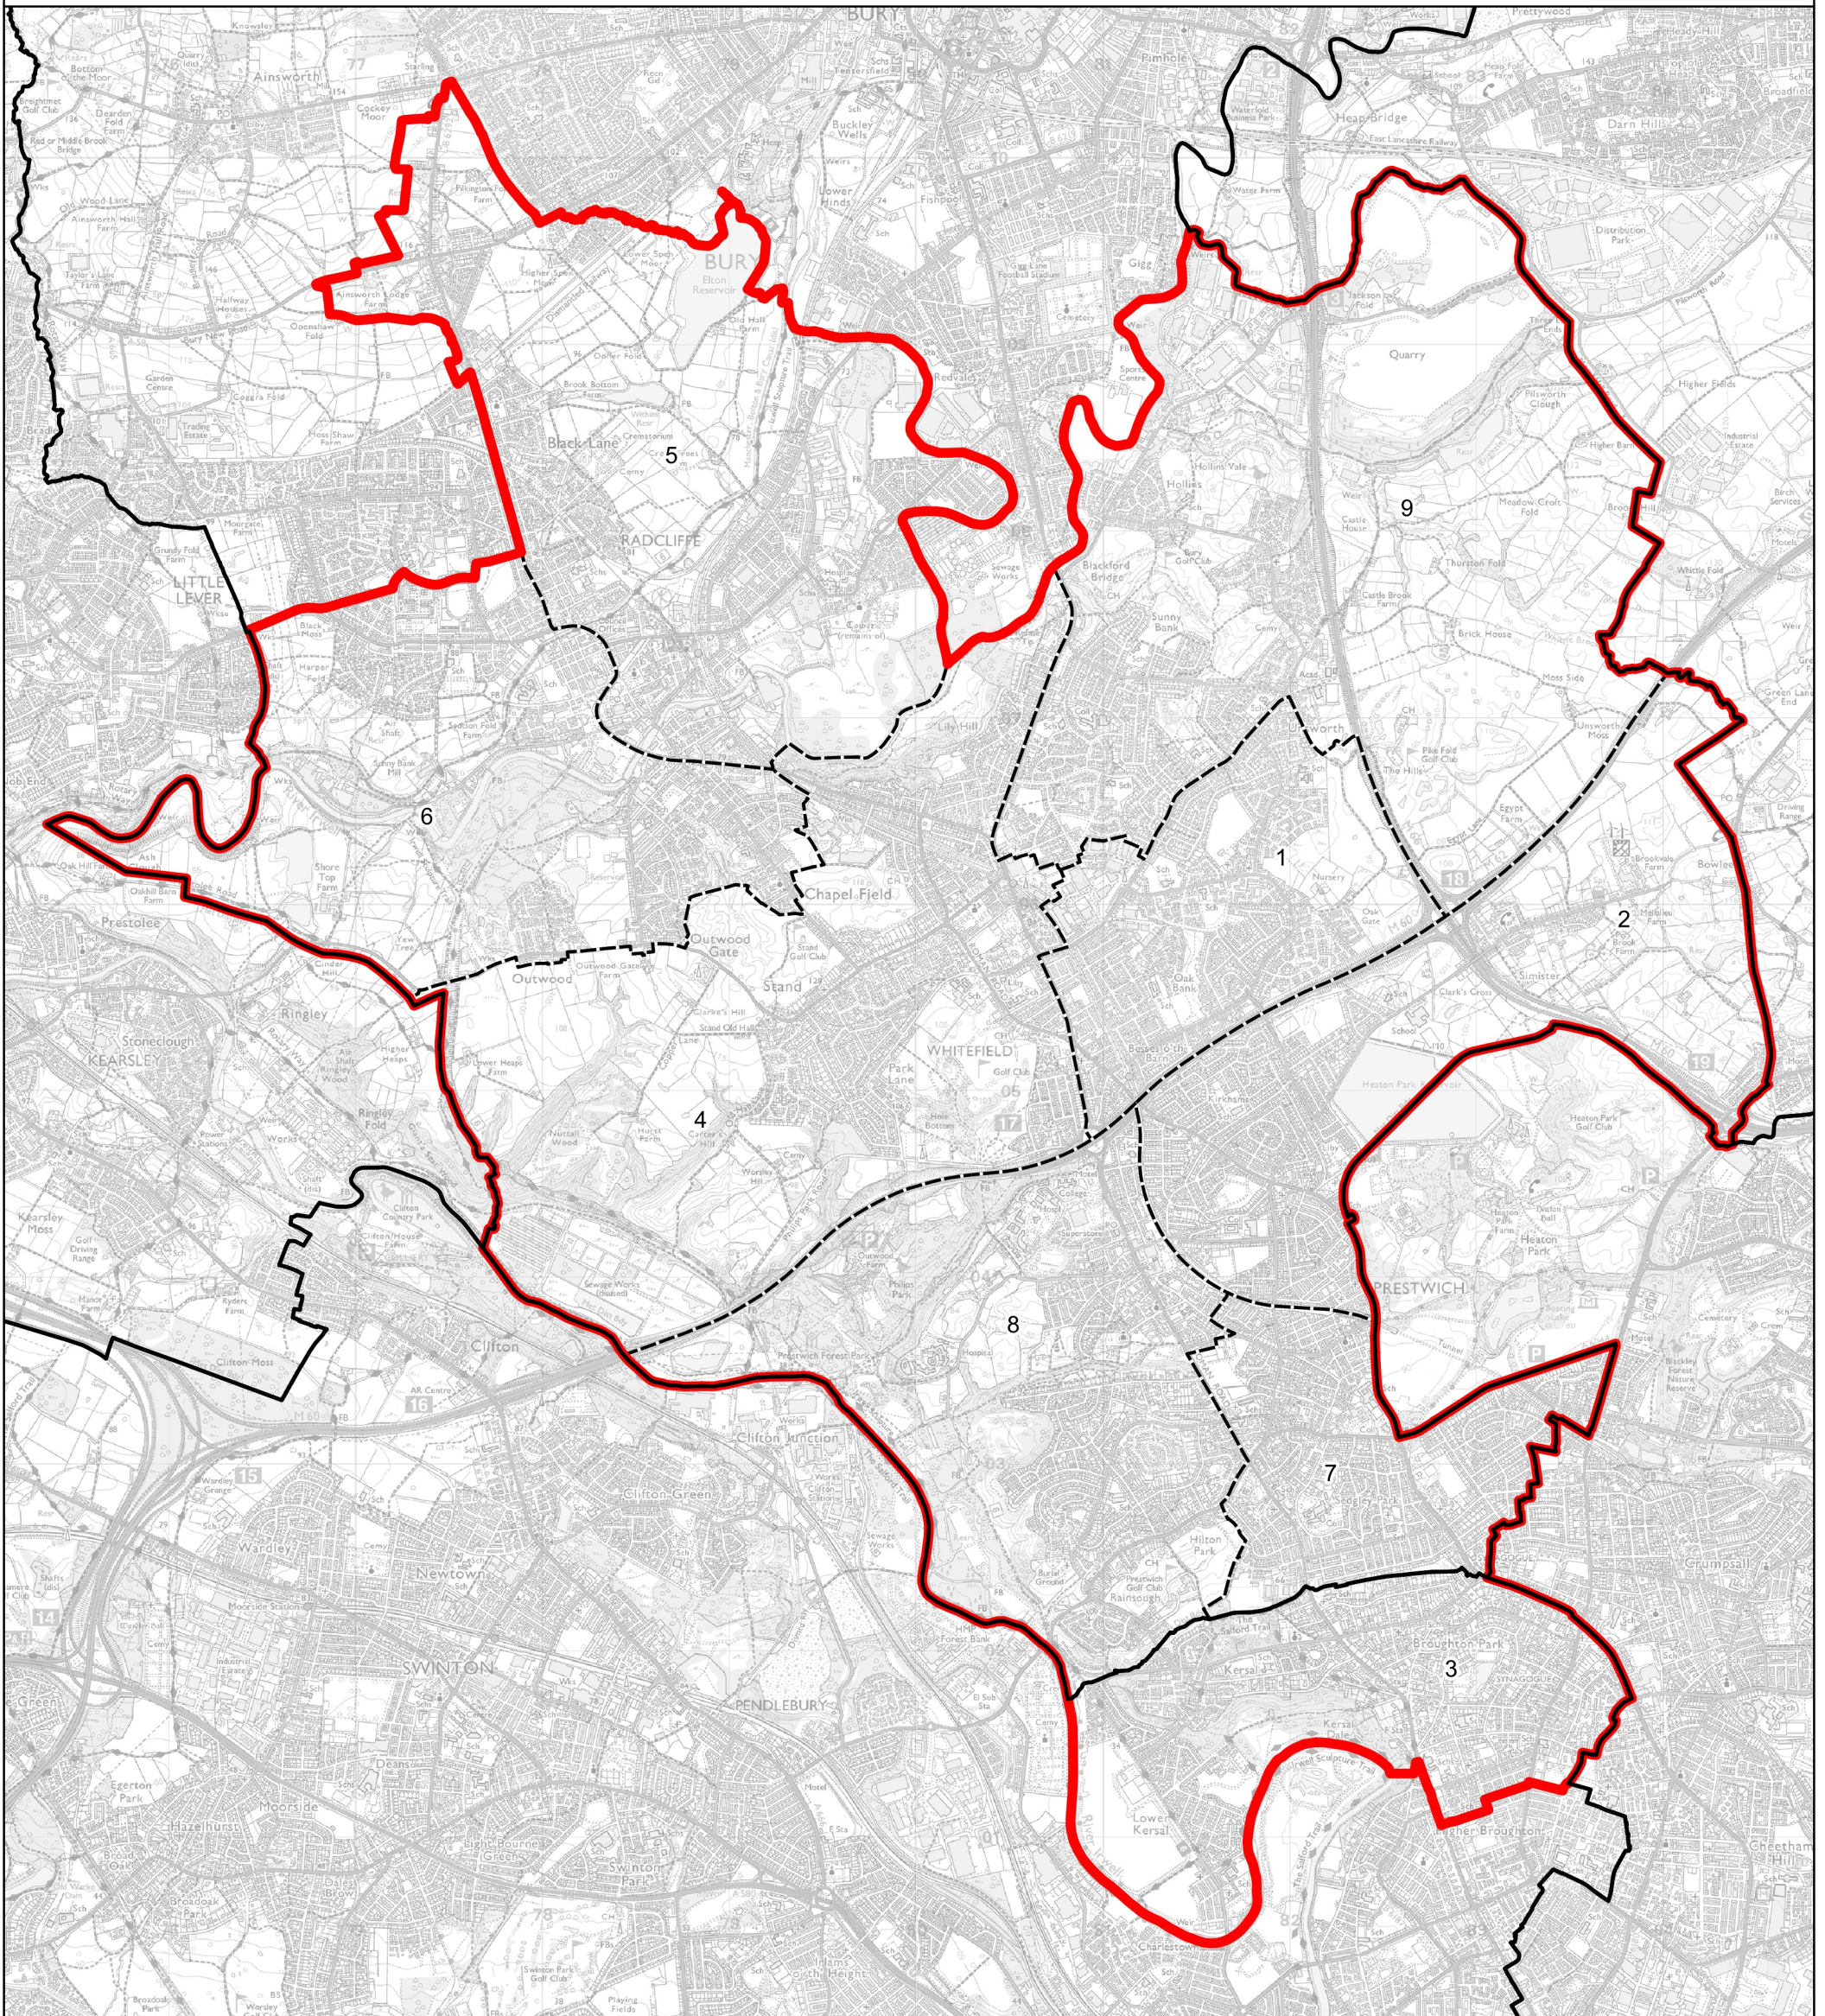

Boundary Commission for England - Revised Proposals for the North West Region

Bury South Borough Constituency - Electorate 74,598

- Wards:
- | | |
|---------------------------|--------------|
| 1 Besses | 7 Sedgley |
| 2 Holyrood | 8 St. Mary's |
| 3 Kersal & Broughton Park | 9 Unsworth |
| 4 Pilkington Park | |
| 5 Radcliffe East | |
| 6 Radcliffe West | |

-  Constituency
-  Local Authorities
-  Wards

© Crown copyright and database rights 2022 OS 100018289. You are permitted to use this data solely to enable you to respond to, or interact with, the organisation that provided you with the data. You are not permitted to copy, sub-licence, distribute or sell any of this data to third parties in any form. Third party rights to enforce the terms of this licence shall be reserved to OS.

Bury South Borough Constituency