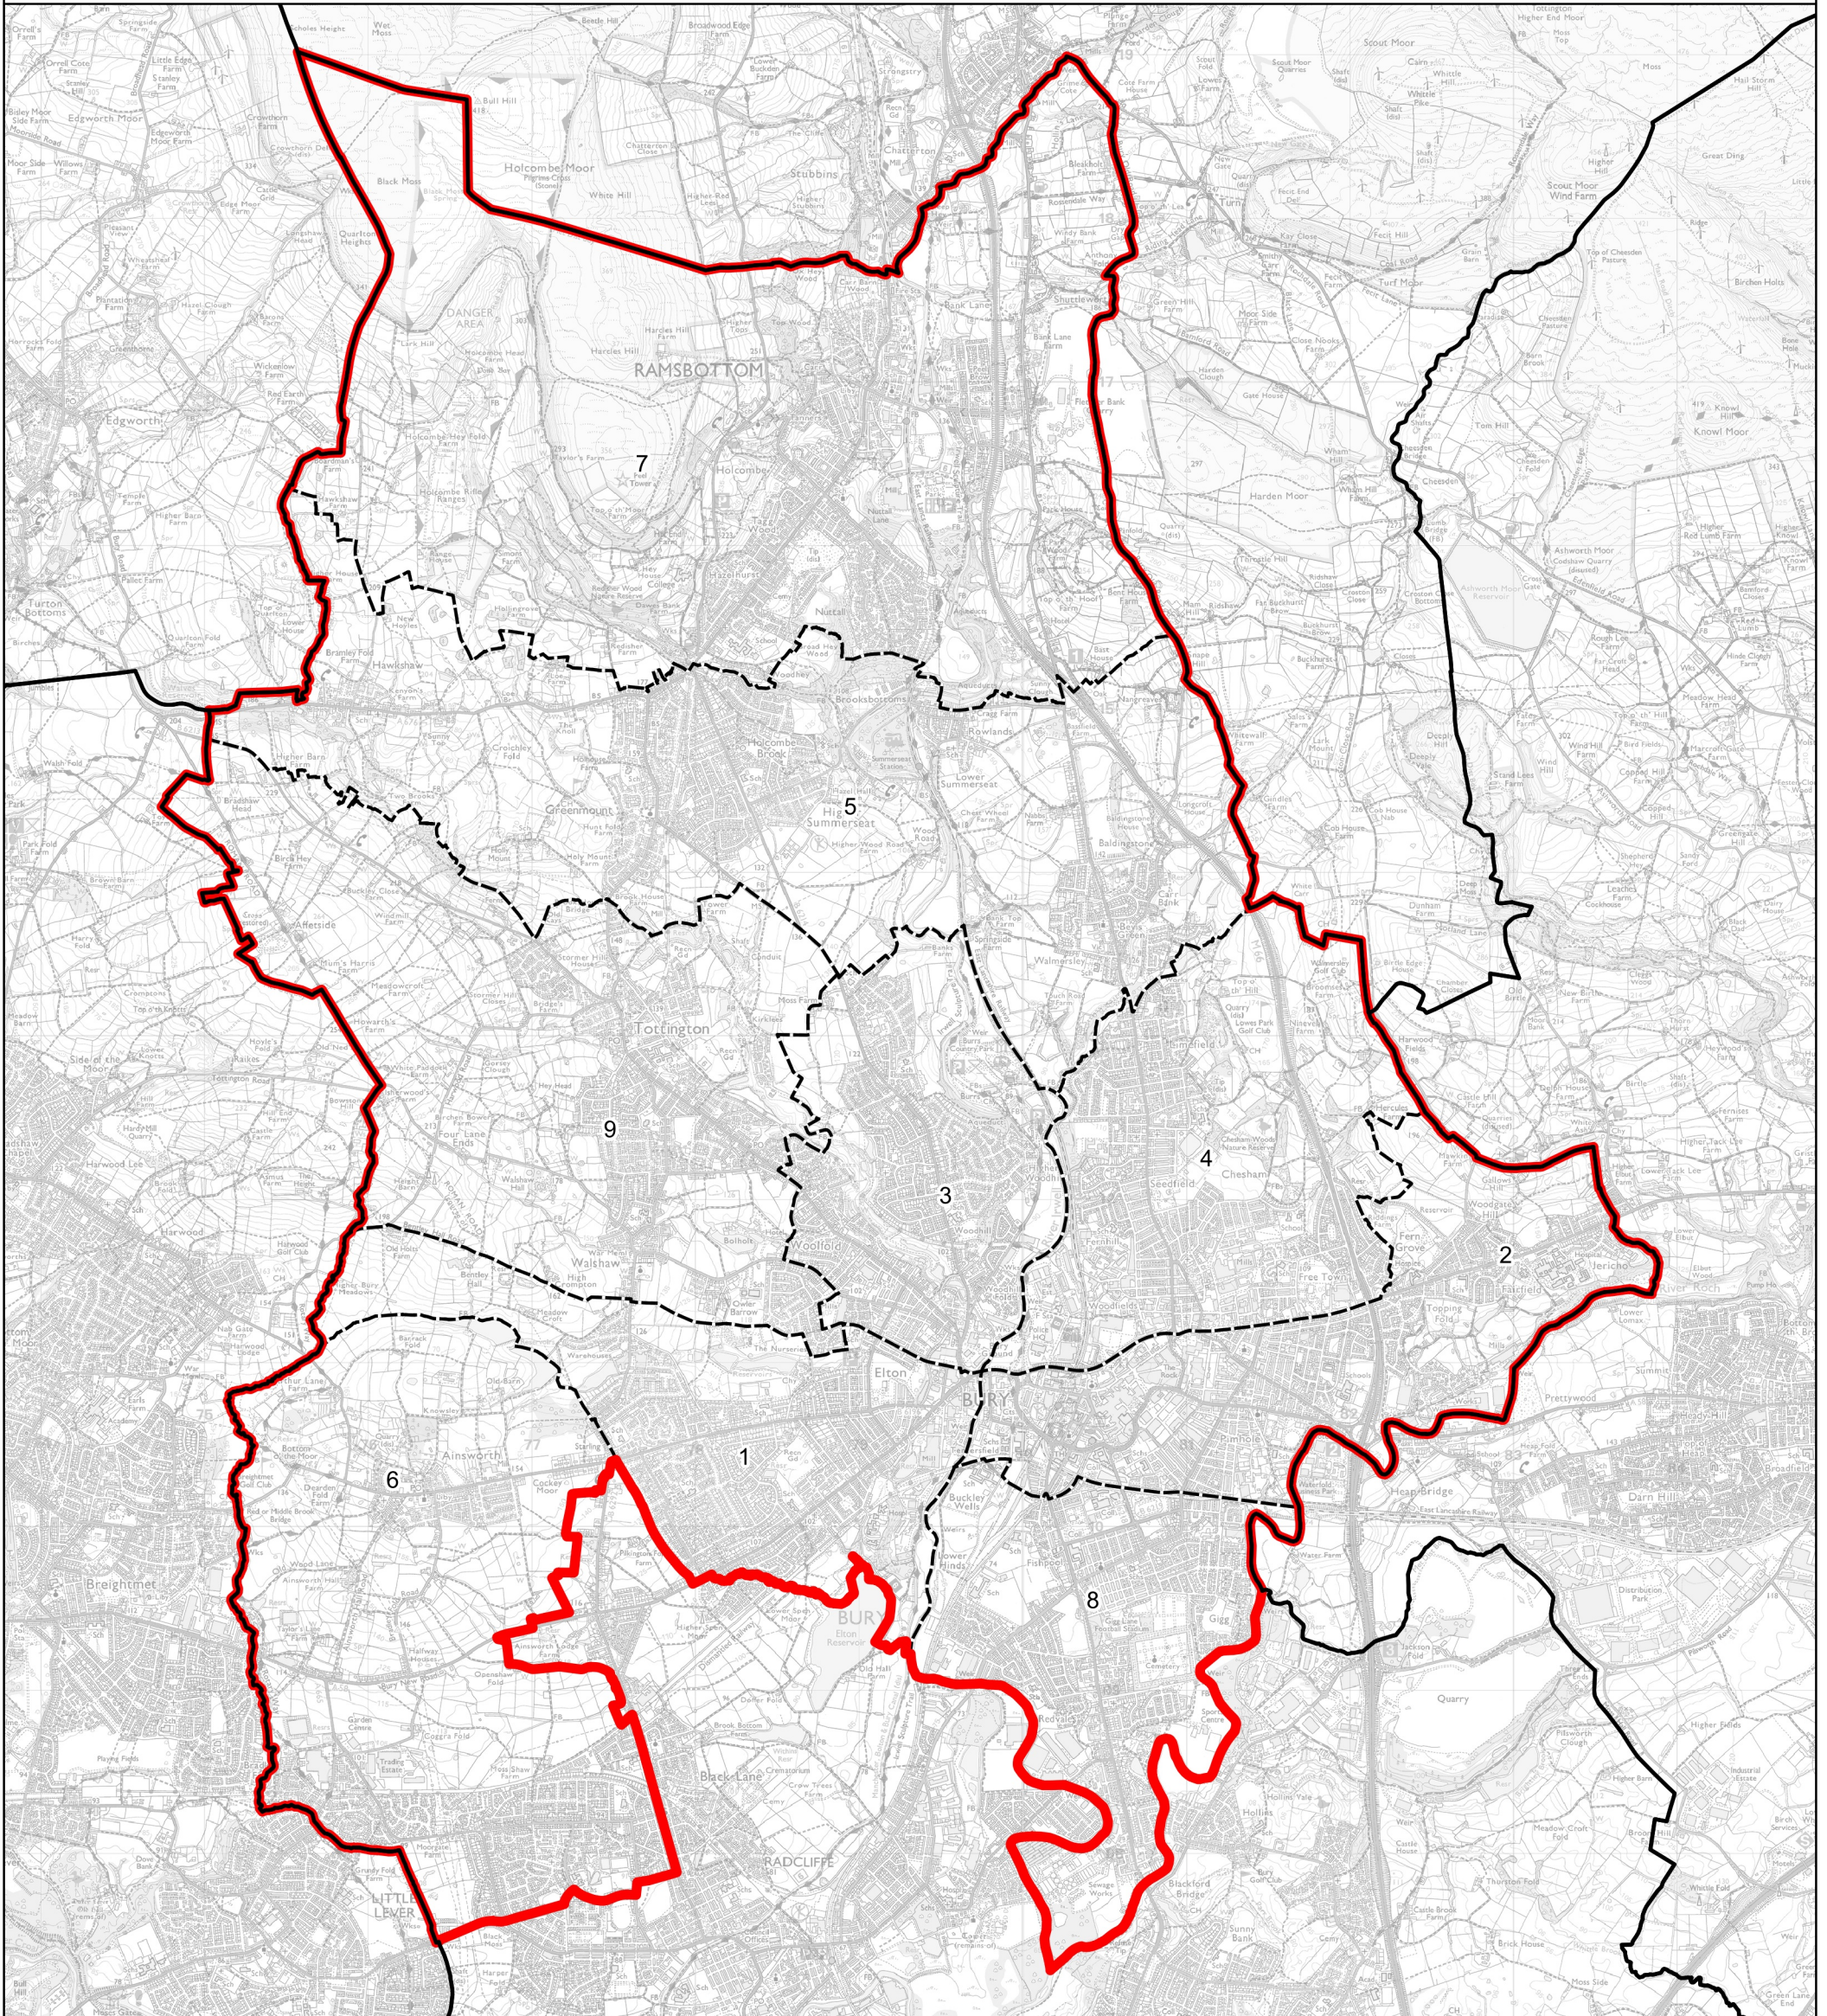

Boundary Commission for England - Revised Proposals for the North West Region

Bury North Borough Constituency - Electorate 77,009

Wards:

- | | |
|-------------------|--------------|
| 1 Church | 8 Redvales |
| 2 East | 9 Tottington |
| 3 Elton | |
| 4 Moorside | |
| 5 North Manor | |
| 6 Radcliffe North | |
| 7 Ramsbottom | |

- Constituency
- Local Authorities
- Wards

© Crown copyright and database rights 2022 OS 100018289. You are permitted to use this data solely to enable you to respond to, or interact with, the organisation that provided you with the data. You are not permitted to copy, sub-licence, distribute or sell any of this data to third parties in any form. Third party rights to enforce the terms of this licence shall be reserved to OS.

Bury North Borough Constituency