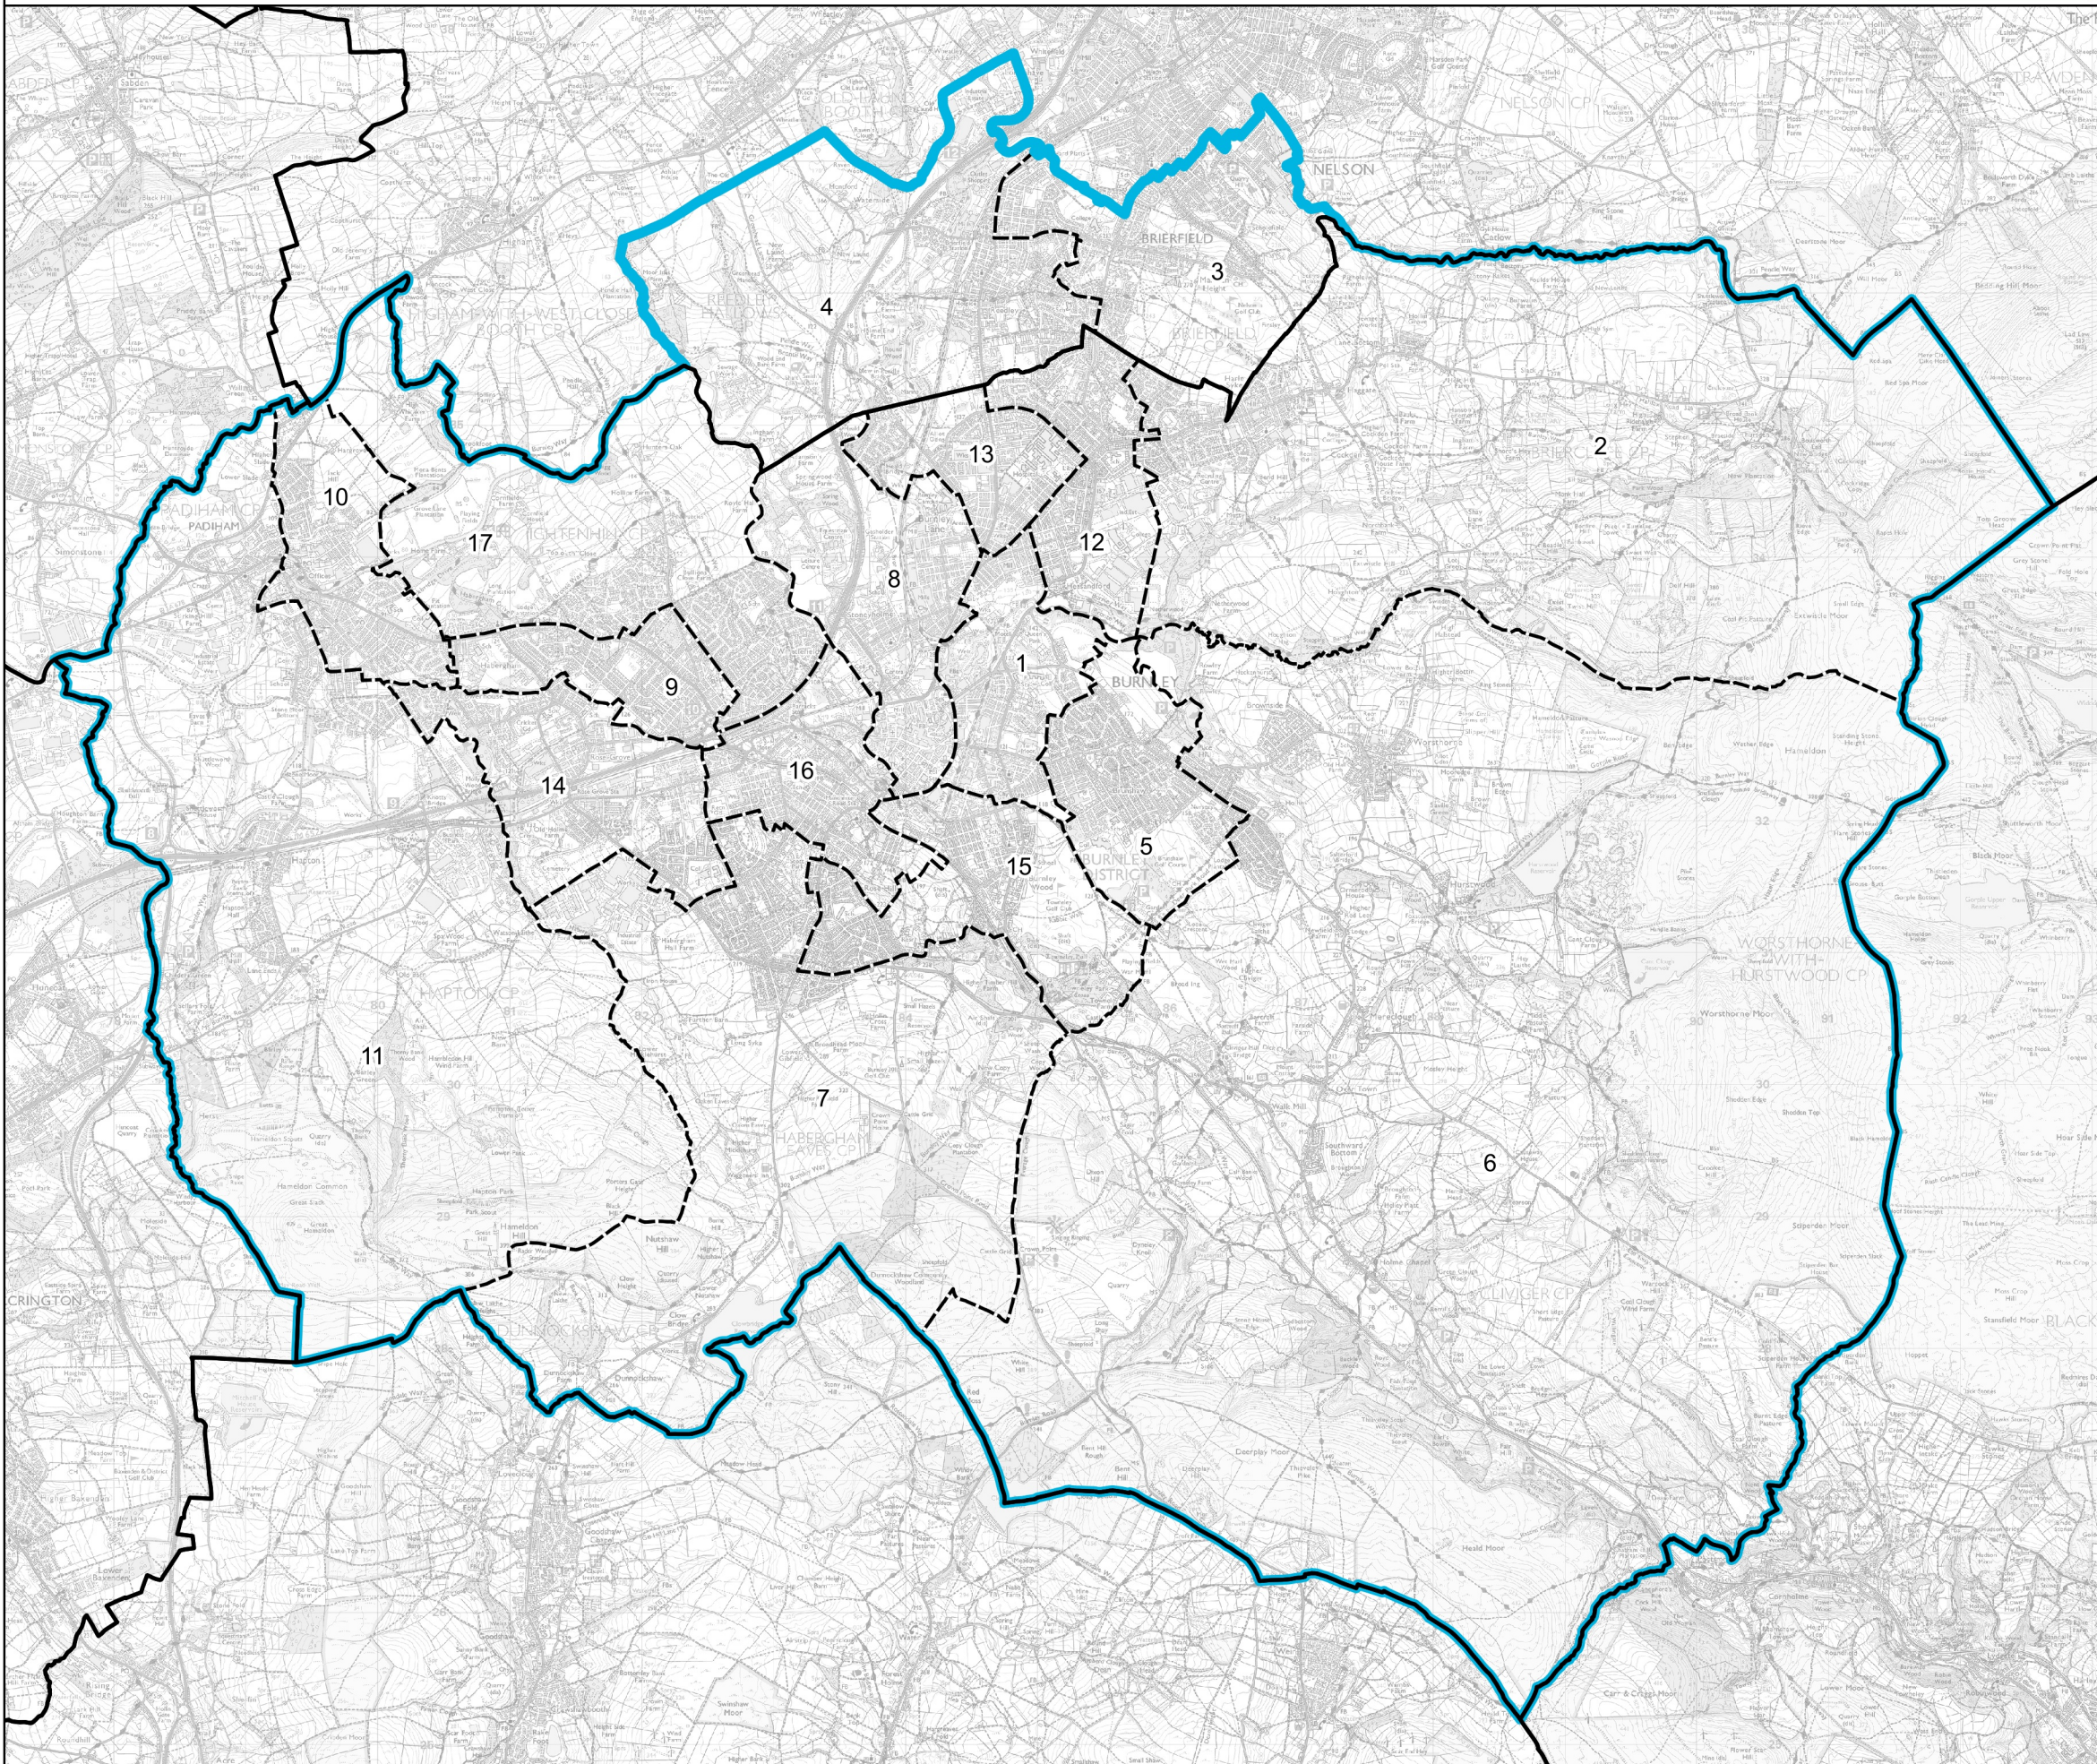

Boundary Commission for England - Revised Proposals for the North West Region

Burnley County Constituency - Electorate 75,436

Wards:

- 1 Bank Hall
- 2 Briercliffe
- 3 Brierfield East & Clover Hill
- 4 Brierfield West & Reedley
- 5 Brunshaw
- 6 Cliviger with Worsthorne
- 7 Coal Clough with Deerplay
- 8 Daneshouse with Stoneyholme
- 9 Gannow
- 10 Gawthorpe
- 11 Hapton with Park
- 12 Lanehead
- 13 Queensgate
- 14 Rosegrove with Lowerhouse
- 15 Rosehill with Burnley Wood
- 16 Trinity
- 17 Whittlefield with Ightenhill

-  Constituency
-  Local Authorities
-  Wards

0 0.7 1.4 km

© Crown copyright and database rights 2022 OS 100018289. You are permitted to use this data solely to enable you to respond to, or interact with, the organisation that provided you with the data. You are not permitted to copy, sub-licence, distribute or sell any of this data to third parties in any form. Third party rights to enforce the terms of this licence shall be reserved to OS.