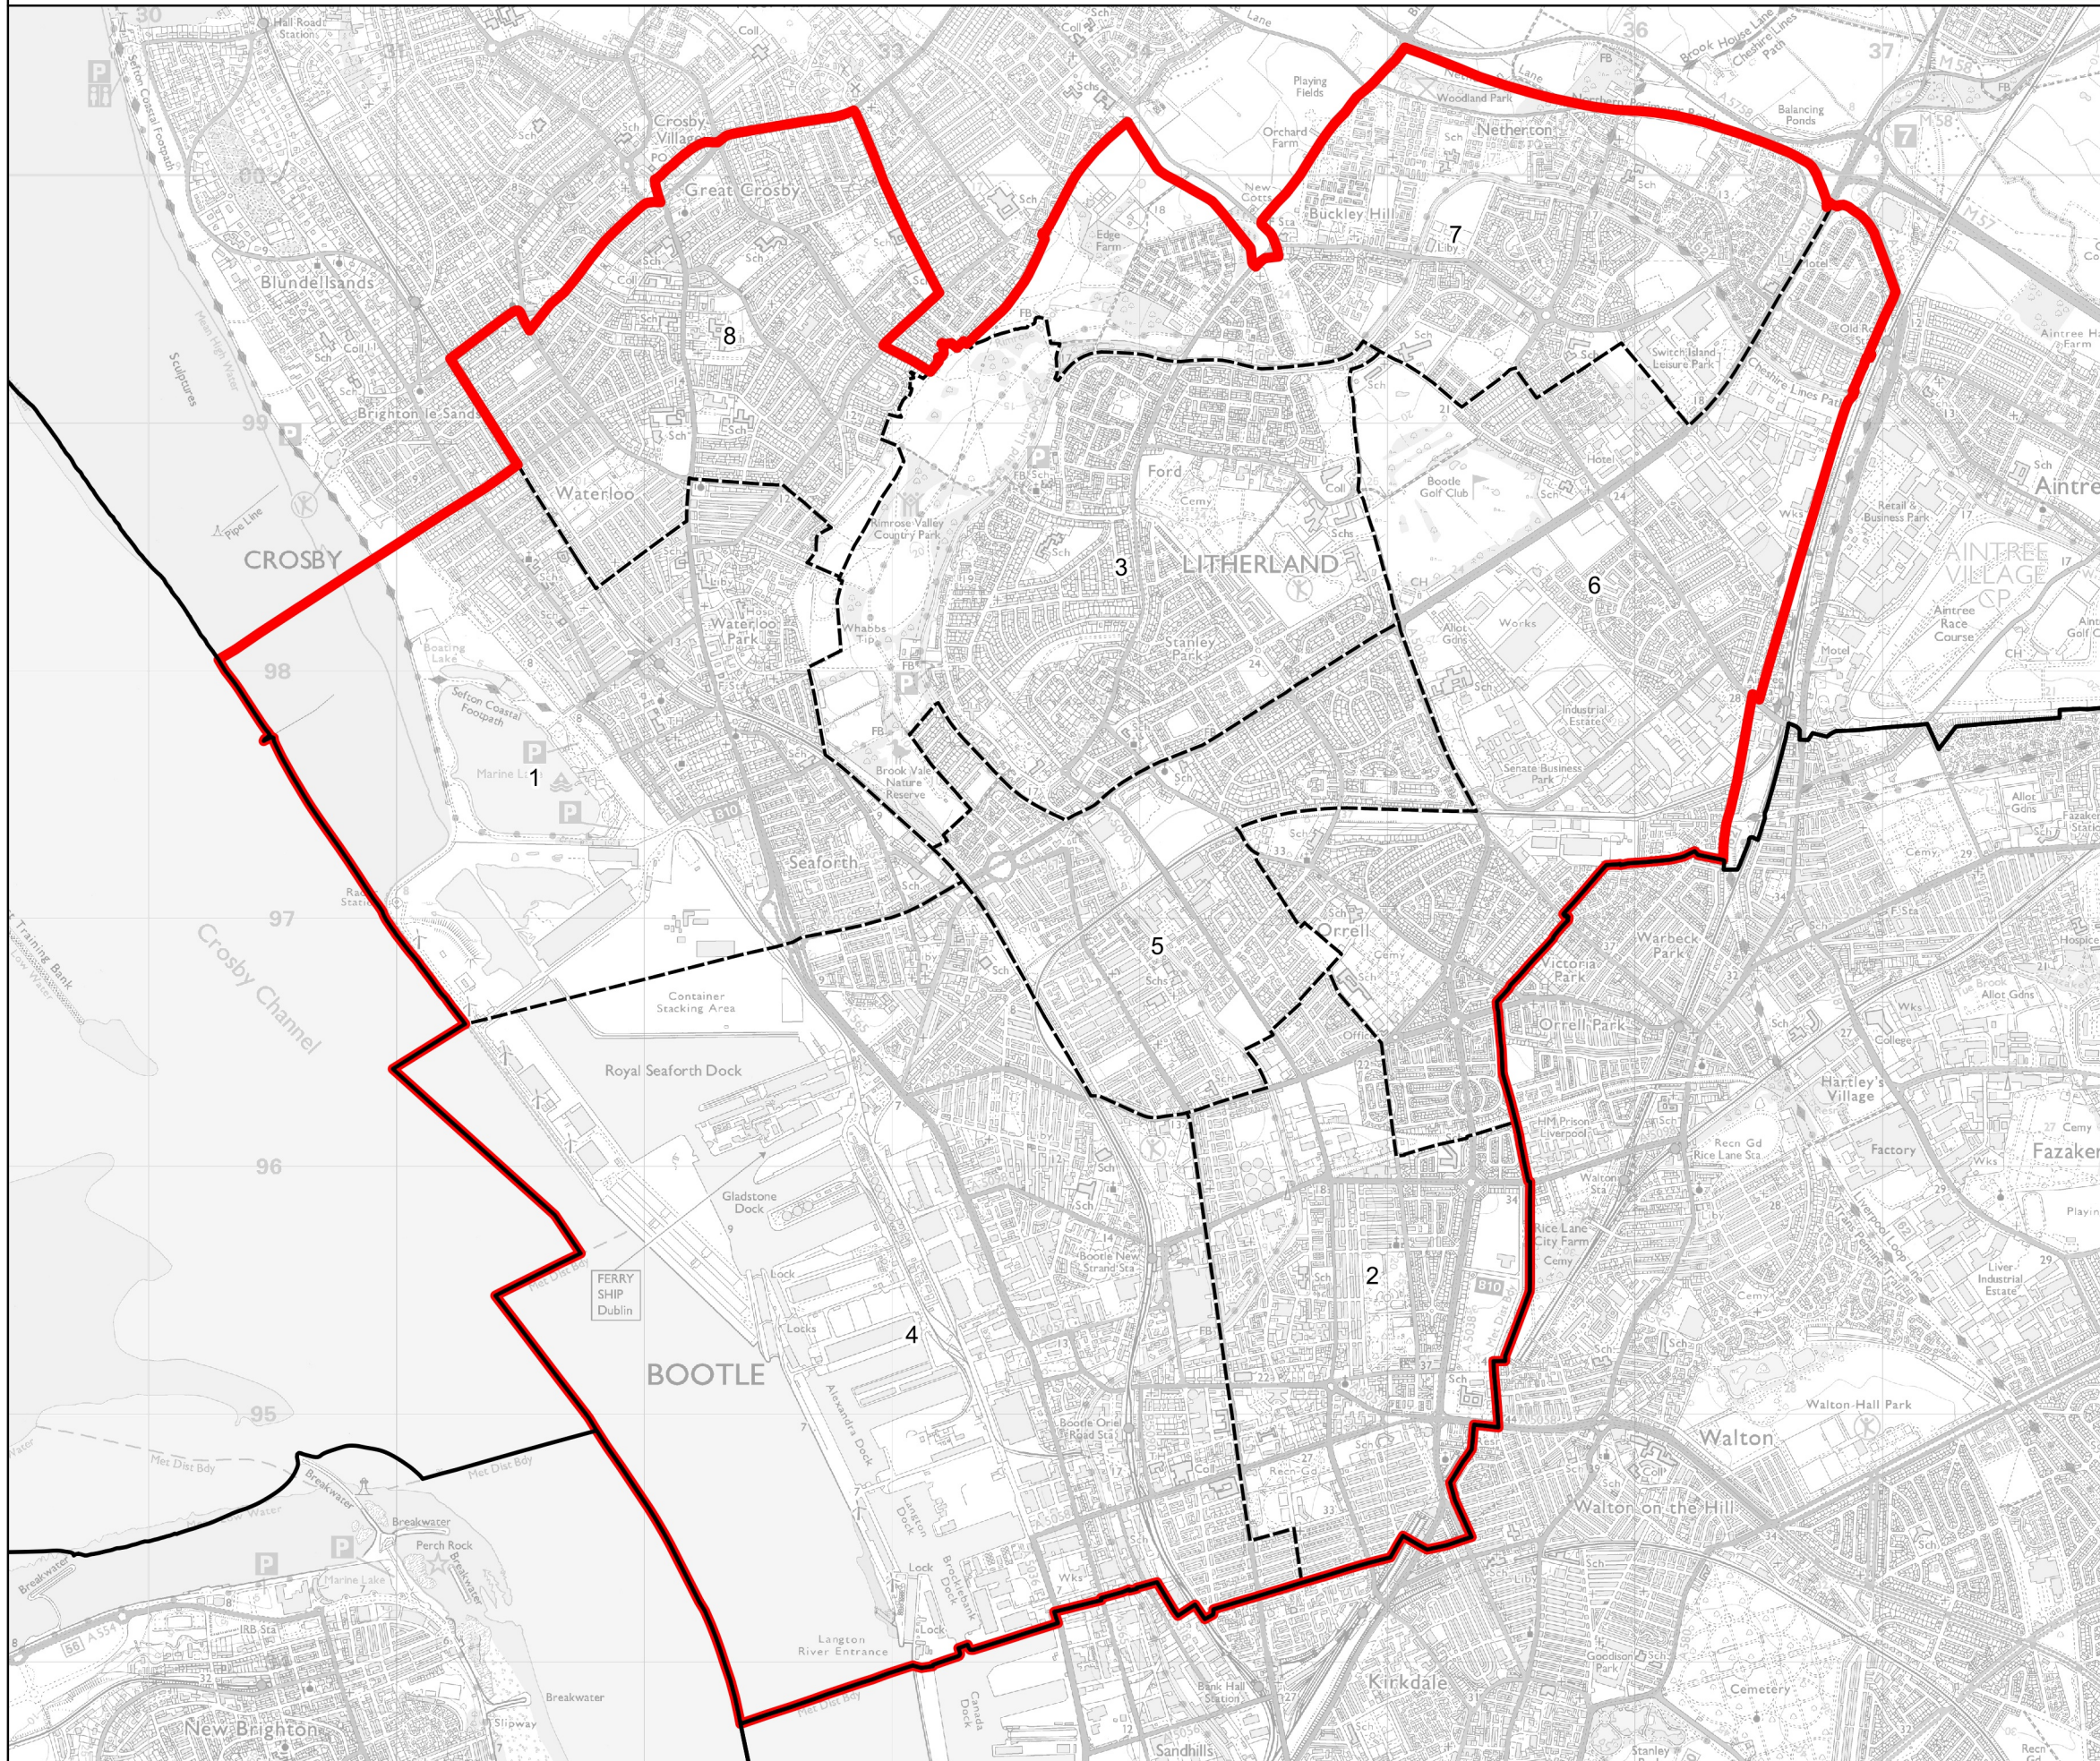

# Boundary Commission for England - Revised Proposals for the North West Region

Bootle Borough Constituency - Electorate 75,194

Wards:

- 1 Church
- 2 Derby
- 3 Ford
- 4 Linacre
- 5 Litherland
- 6 Netherton and Orrell
- 7 St. Oswald
- 8 Victoria

 Constituency

 Local Authorities

 Wards

0 0.4 0.8 km

© Crown copyright and database rights 2022 OS 100018289. You are permitted to use this data solely to enable you to respond to, or interact with, the organisation that provided you with the data. You are not permitted to copy, sub-licence, distribute or sell any of this data to third parties in any form. Third party rights to enforce the terms of this licence shall be reserved to OS.