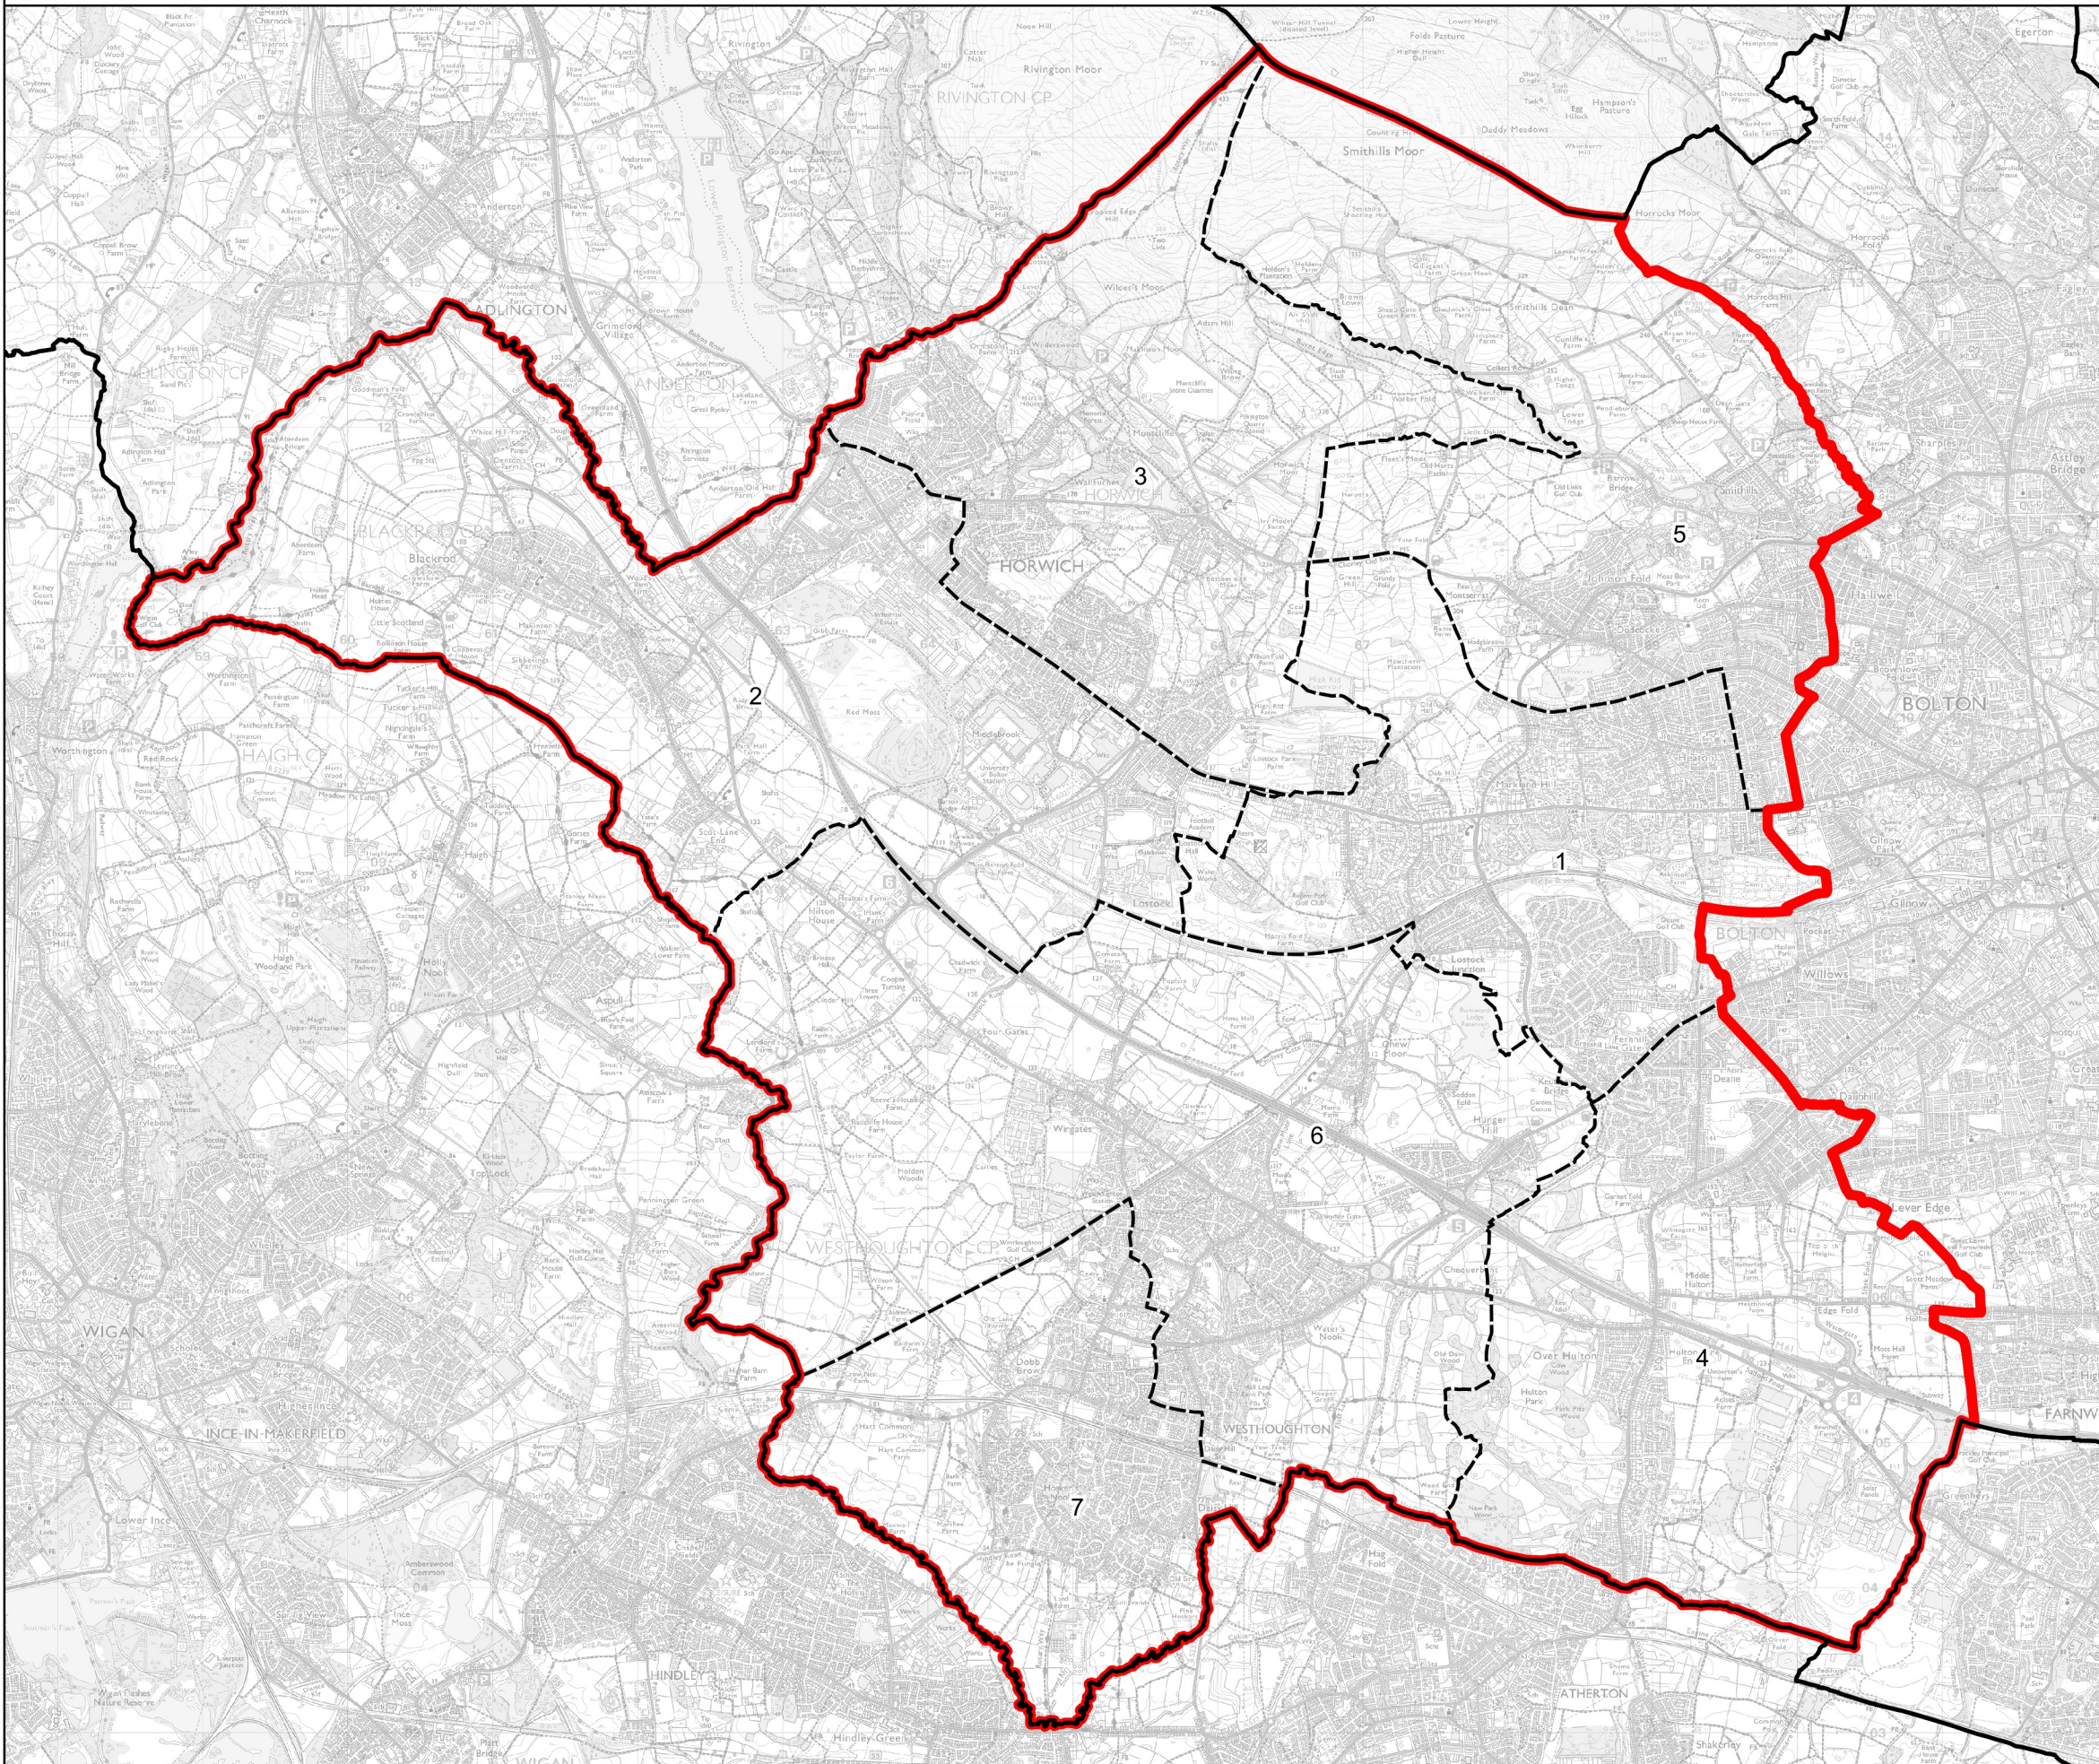

# Boundary Commission for England - Revised Proposals for the North West Region

Bolton West County Constituency - Electorate 72,125

Wards:

- 1 Heaton and Lostock
- 2 Horwich and Blackrod
- 3 Horwich North East
- 4 Hulton
- 5 Smithills
- 6 Westhoughton North and Chew Moor
- 7 Westhoughton South

Bolton West County Constituency