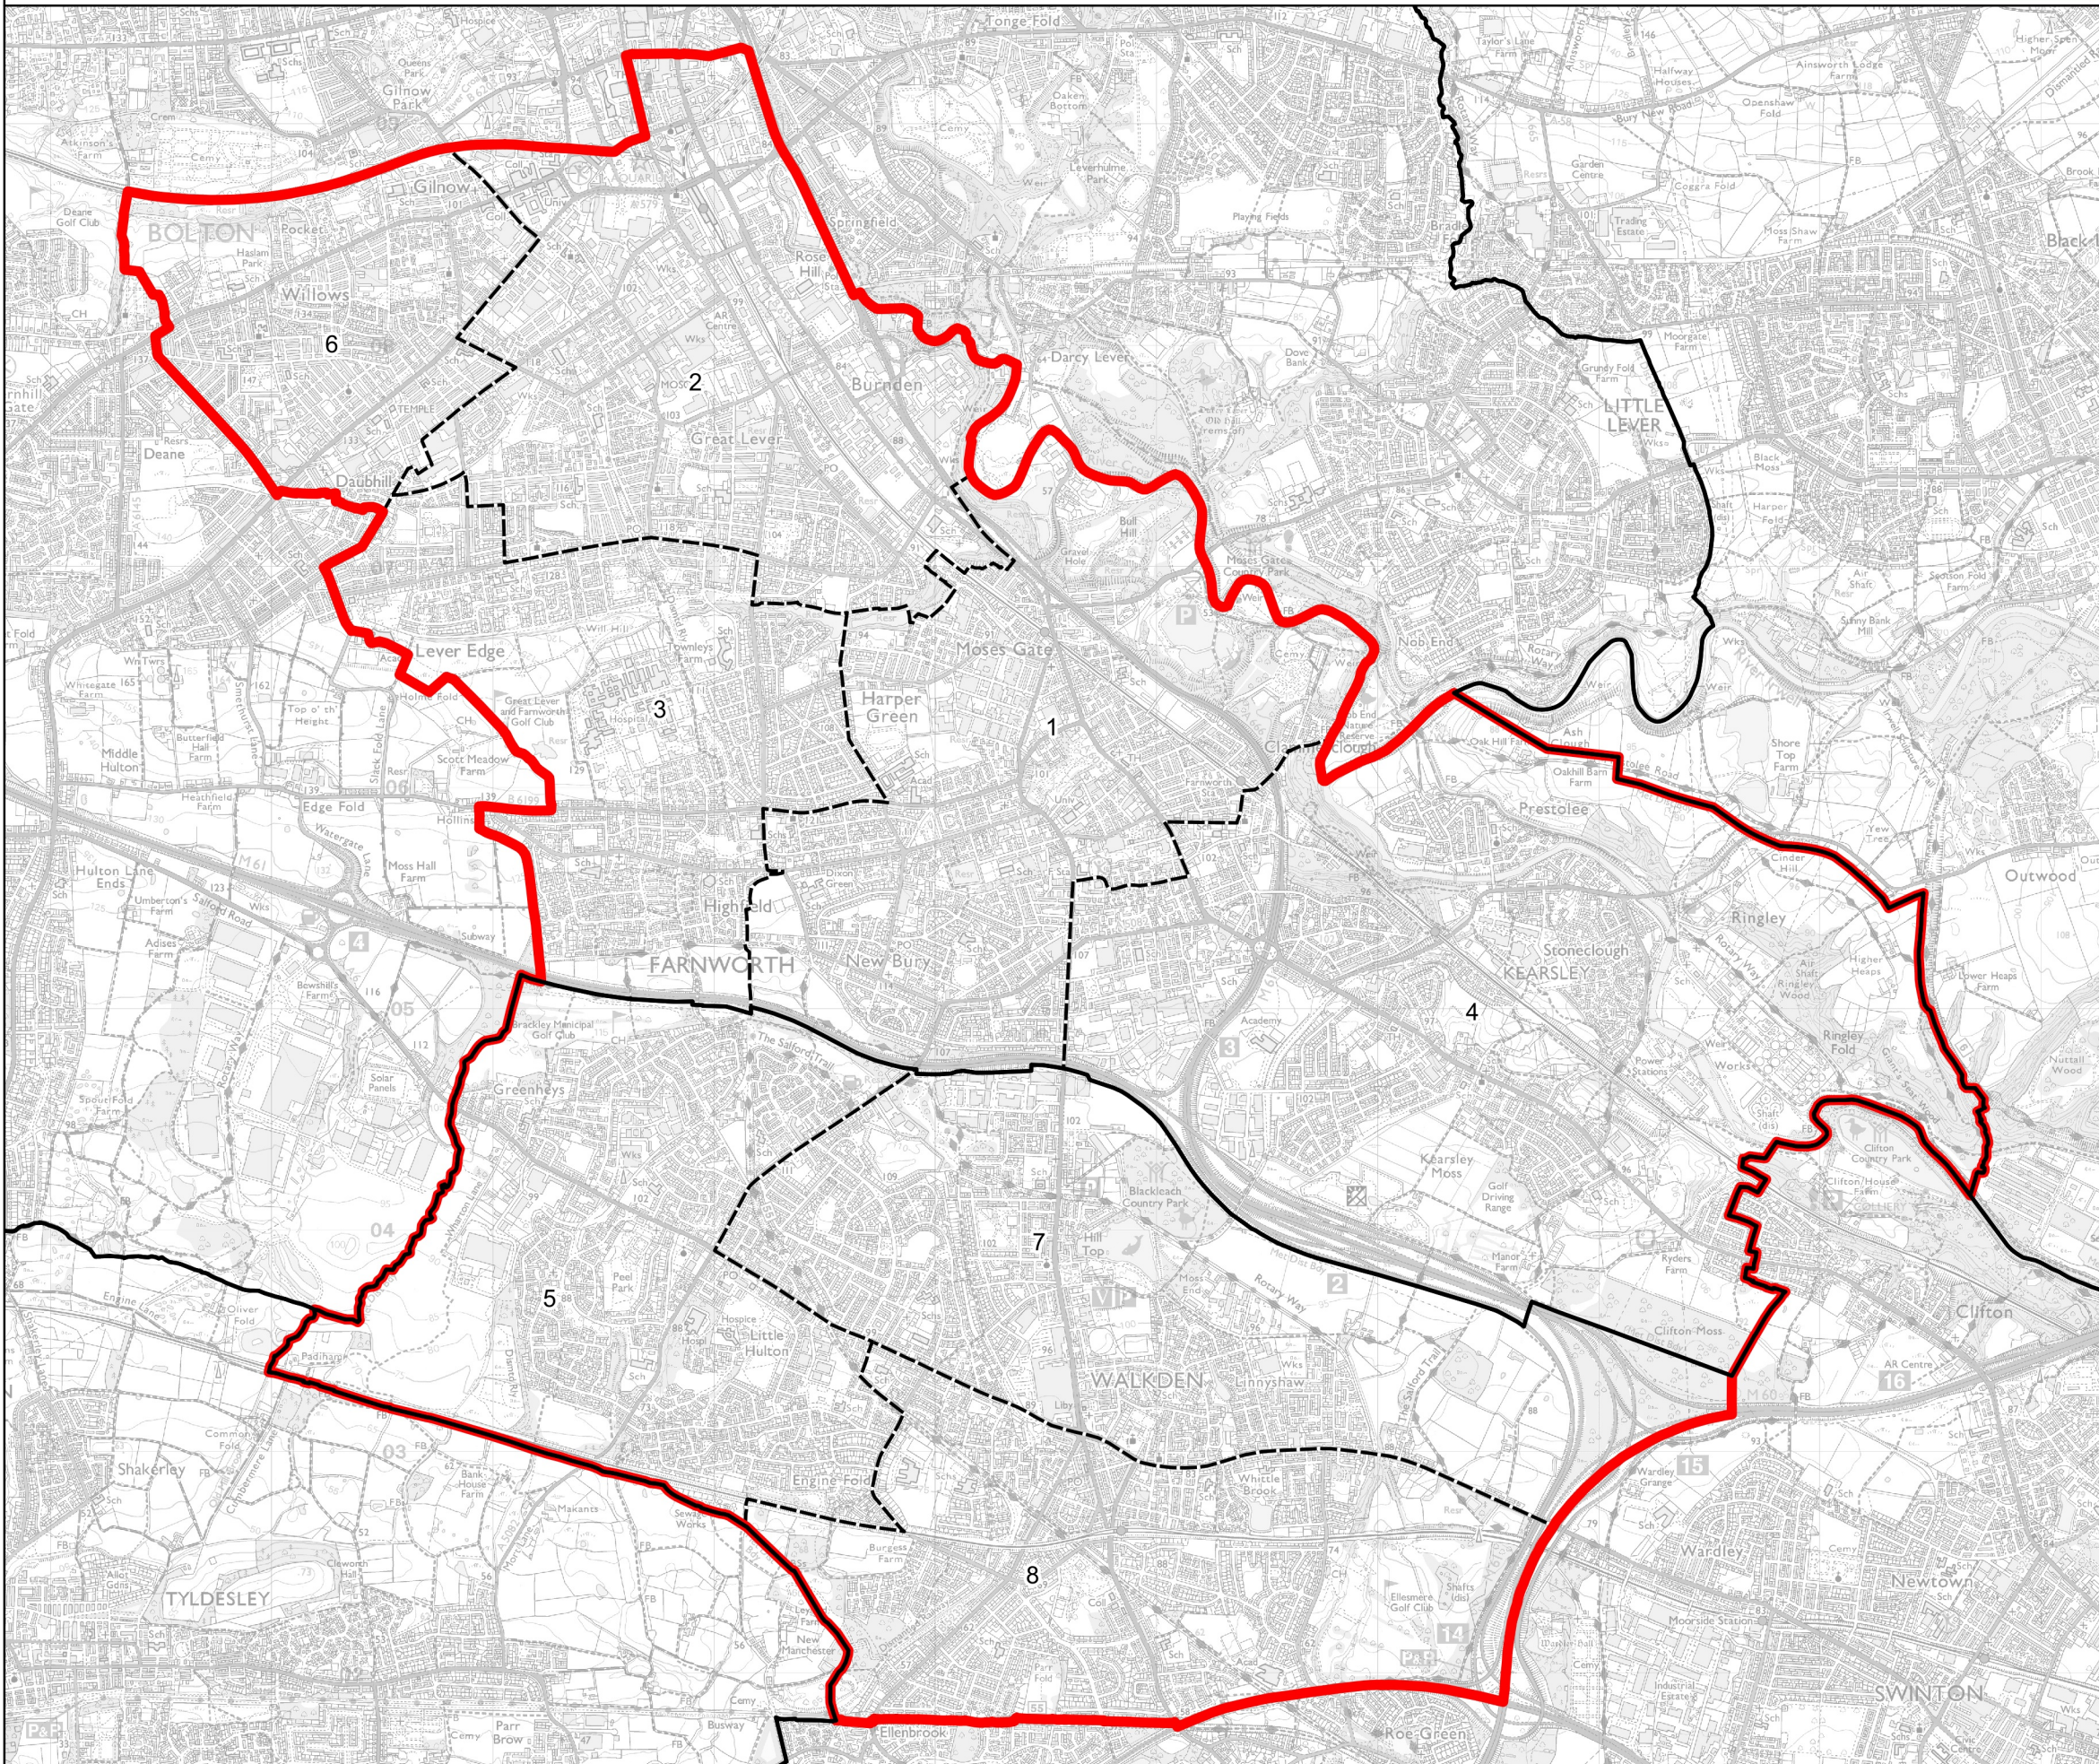

Boundary Commission for England - Revised Proposals for the North West Region

Bolton South and Walkden Borough Constituency - Electorate 75,716

Wards:

- 1 Farnworth
- 2 Great Lever
- 3 Harper Green
- 4 Kearsley
- 5 Little Hulton
- 6 Rumworth
- 7 Walkden North
- 8 Walkden South

Bolton South and Walkden Borough Constituency