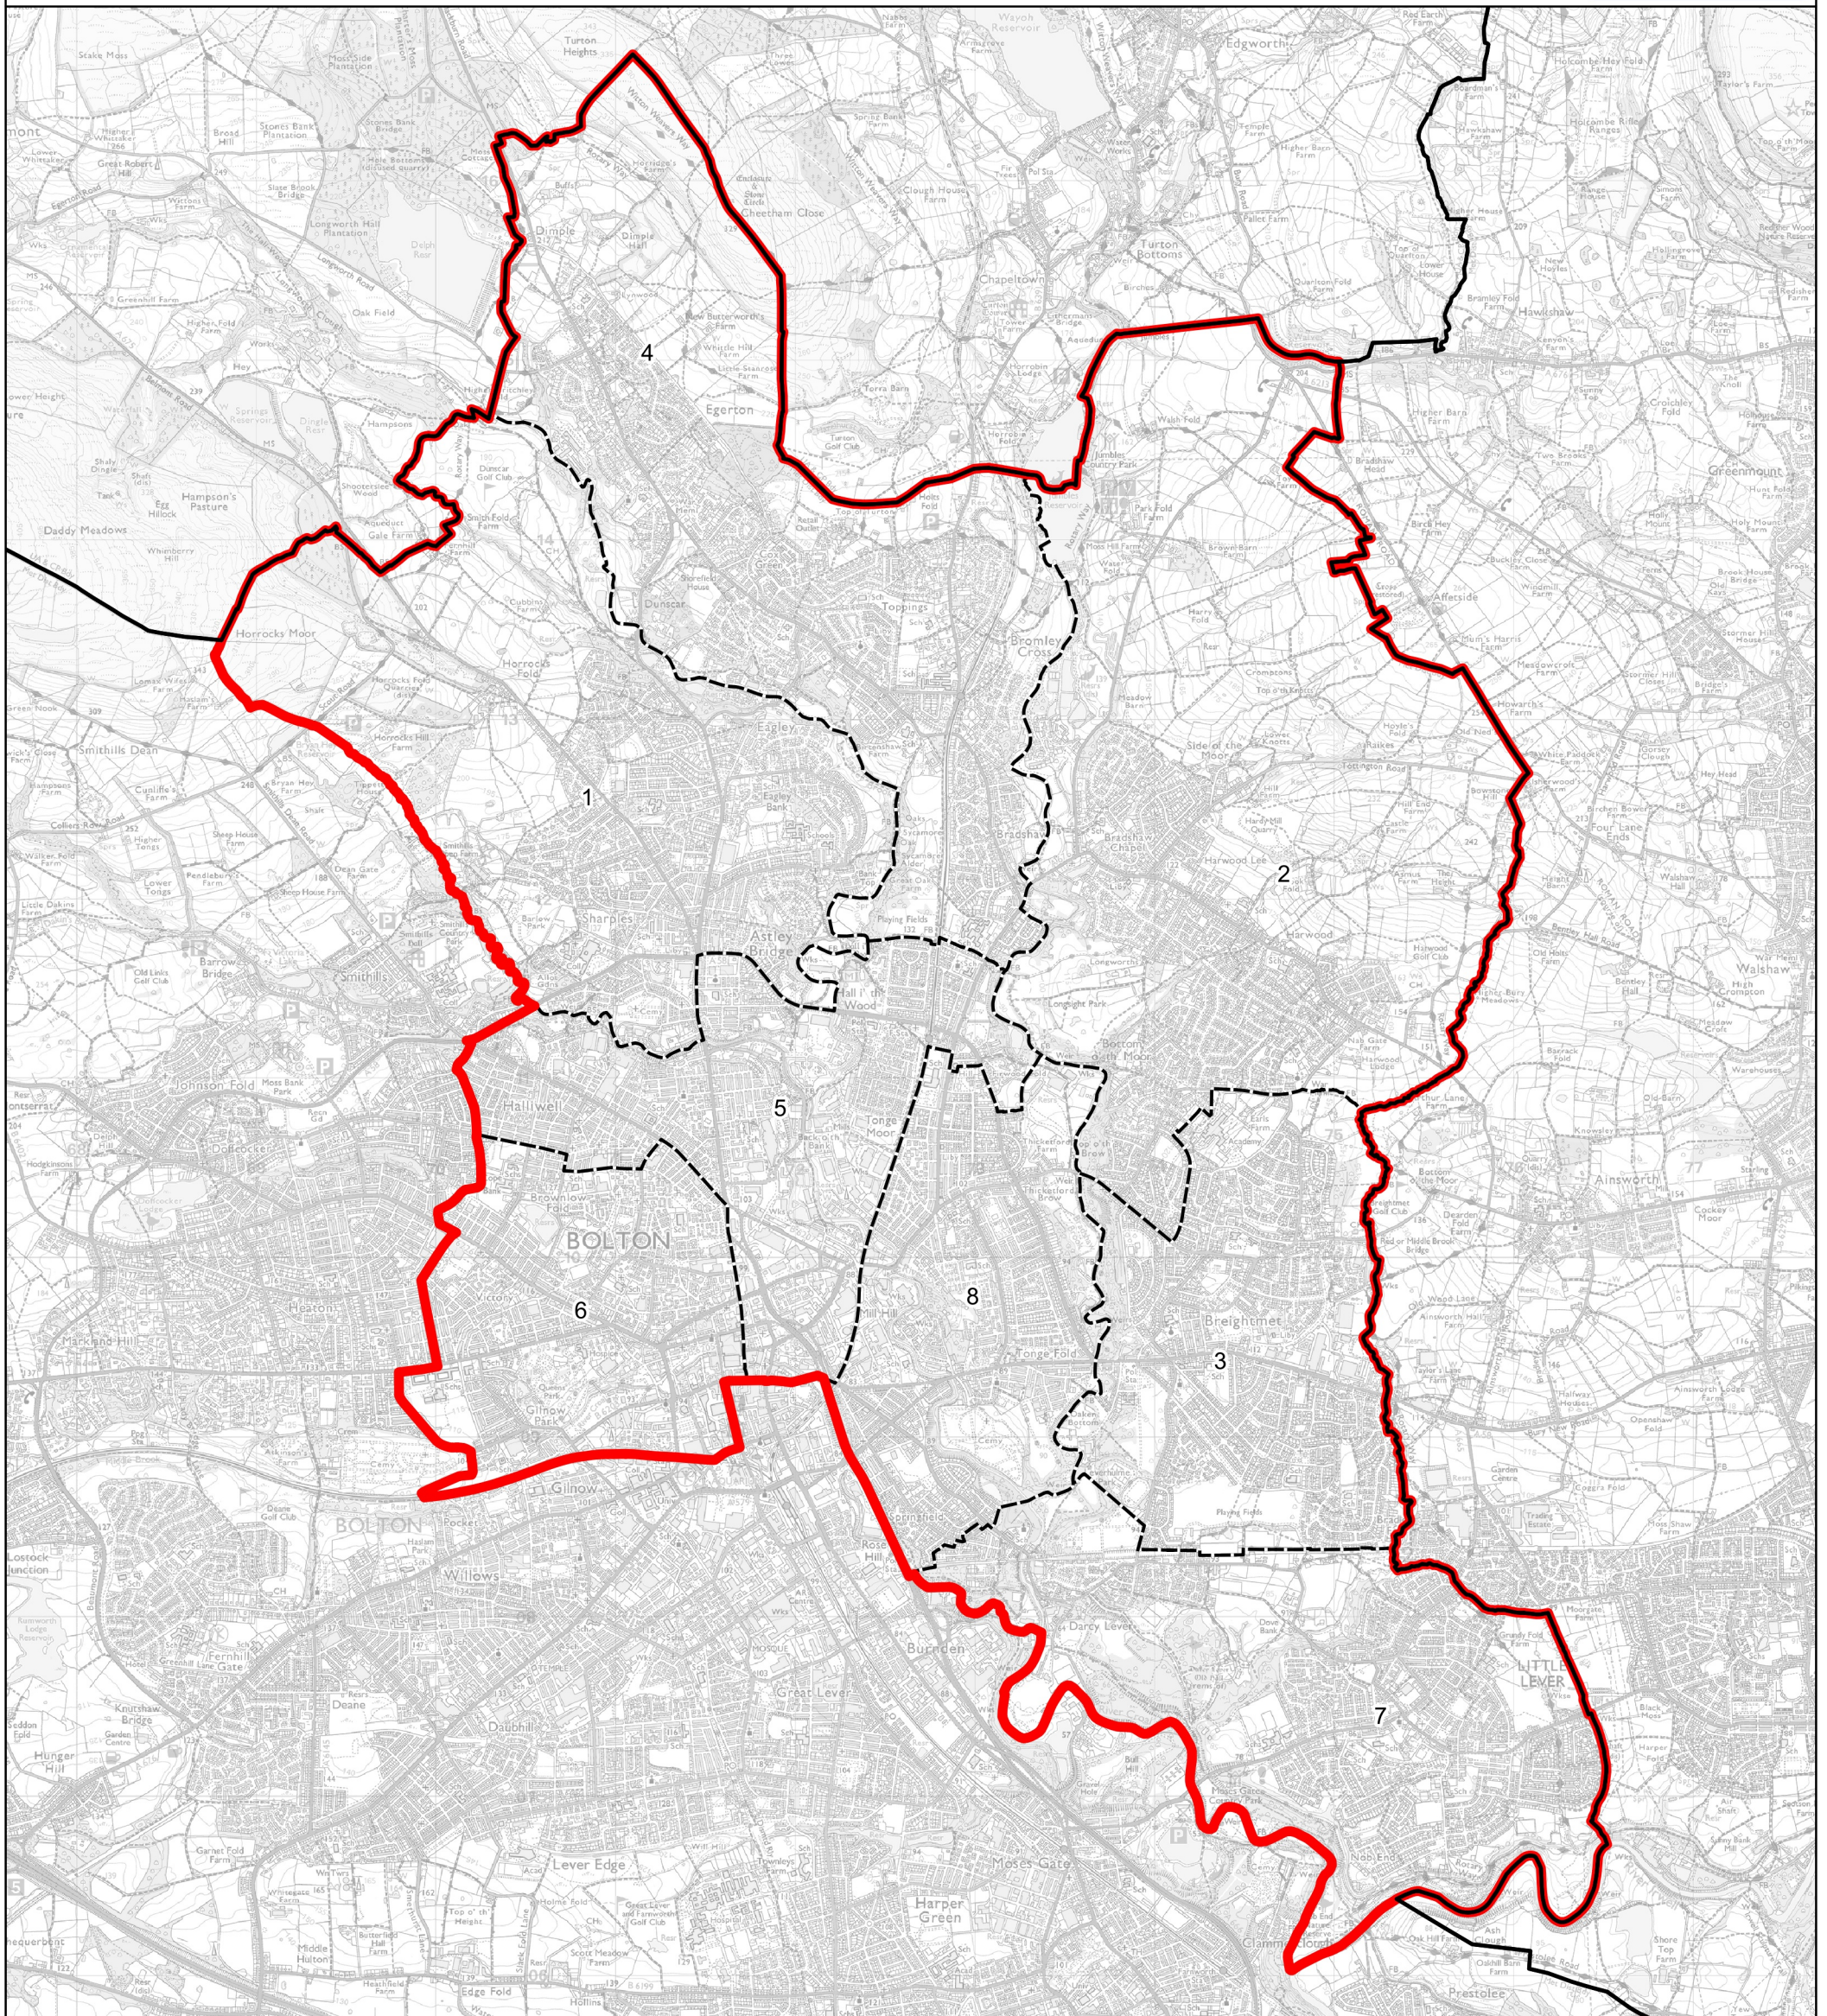

Boundary Commission for England - Revised Proposals for the North West Region

Bolton North East Borough Constituency - Electorate 77,020

Wards:

- | | |
|-----------------|--------------------------------|
| 1 Astley Bridge | 7 Little Lever and Darcy Lever |
| 2 Bradshaw | 8 Tonge with the Haulgh |
| 3 Brightmet | |
| 4 Bromley Cross | |
| 5 Crompton | |
| 6 Halliwell | |

-  Constituency
-  Local Authorities
-  Wards

© Crown copyright and database rights 2022 OS 100018289. You are permitted to use this data solely to enable you to respond to, or interact with, the organisation that provided you with the data. You are not permitted to copy, sub-licence, distribute or sell any of this data to third parties in any form. Third party rights to enforce the terms of this licence shall be reserved to OS.