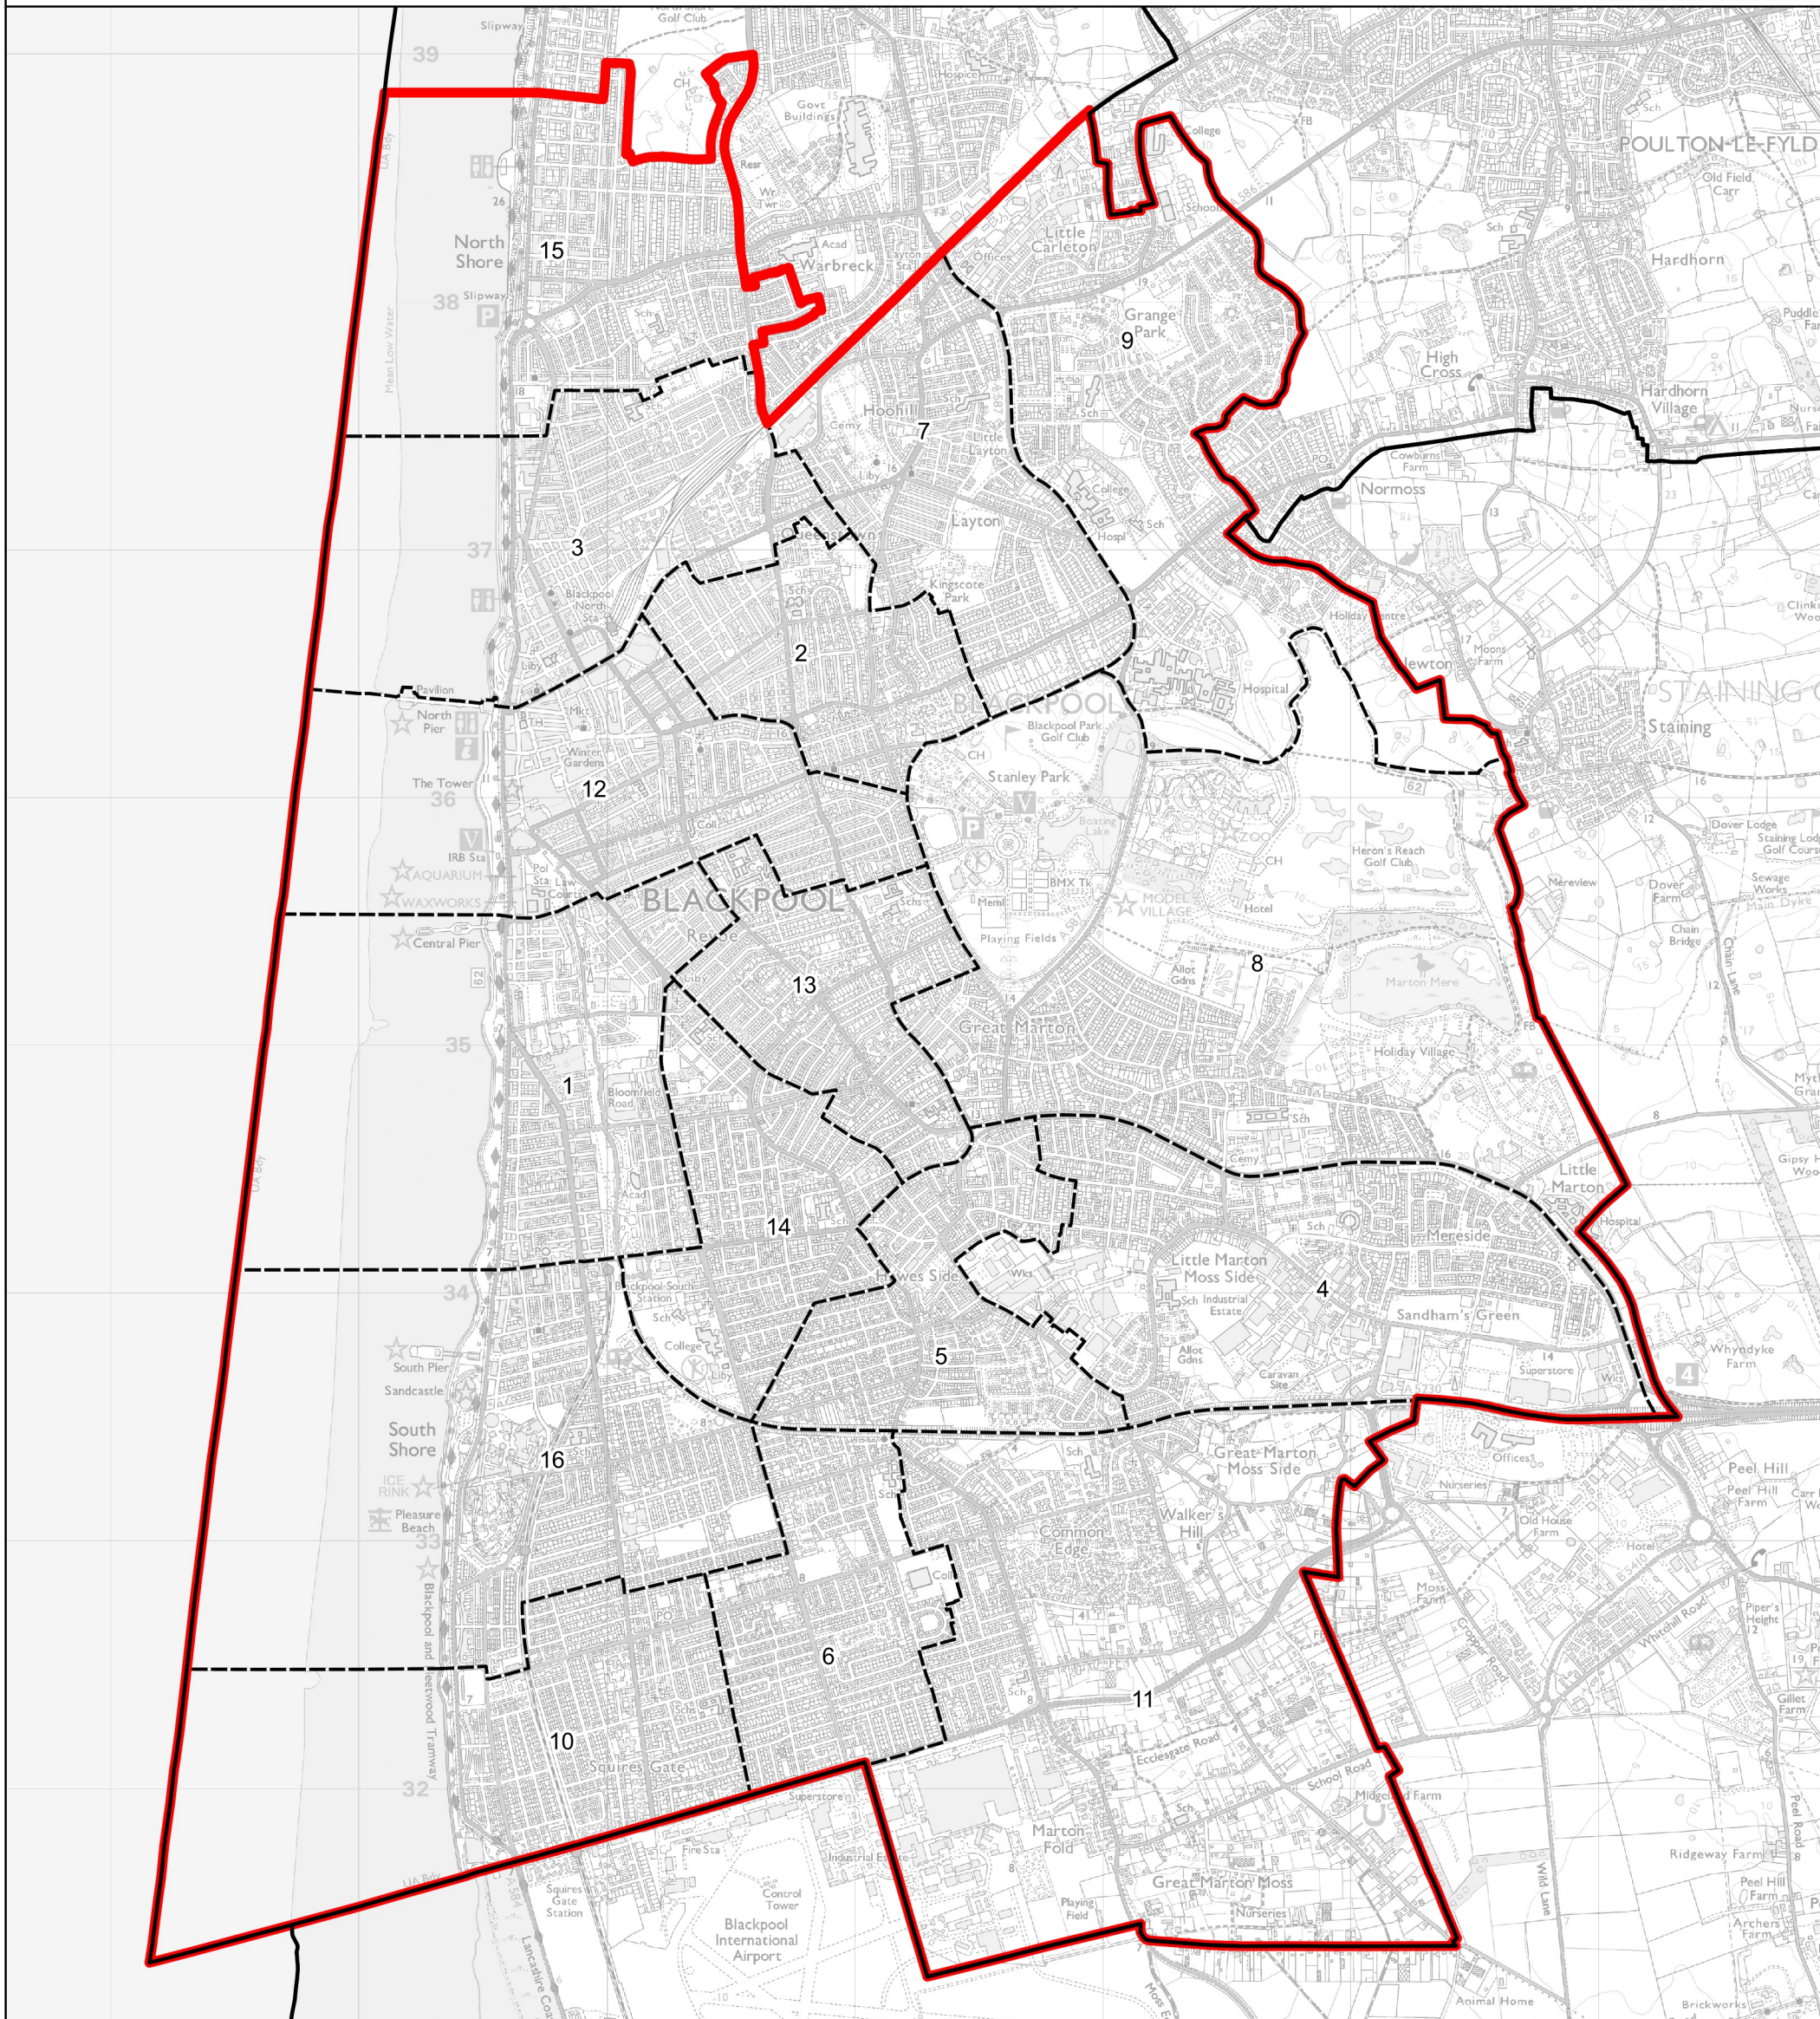

Boundary Commission for England - Revised Proposals for the North West Region

Blackpool South Borough Constituency - Electorate 76,071

Wards:

- | | | |
|--------------|-----------------|-------------|
| 1 Bloomfield | 8 Marton | 15 Warbreck |
| 2 Brunswick | 9 Park | 16 Waterloo |
| 3 Claremont | 10 Squires Gate | |
| 4 Clifton | 11 Stanley | |
| 5 Hawes Side | 12 Talbot | |
| 6 Highfield | 13 Tyldesley | |
| 7 Layton | 14 Victoria | |

- Constituency
- Local Authorities
- Wards

© Crown copyright and database rights 2022 OS 100018289. You are permitted to use this data solely to enable you to respond to, or interact with, the organisation that provided you with the data. You are not permitted to copy, sub-licence, distribute or sell any of this data to third parties in any form. Third party rights to enforce the terms of this licence shall be reserved to OS.

Blackpool South Borough Constituency