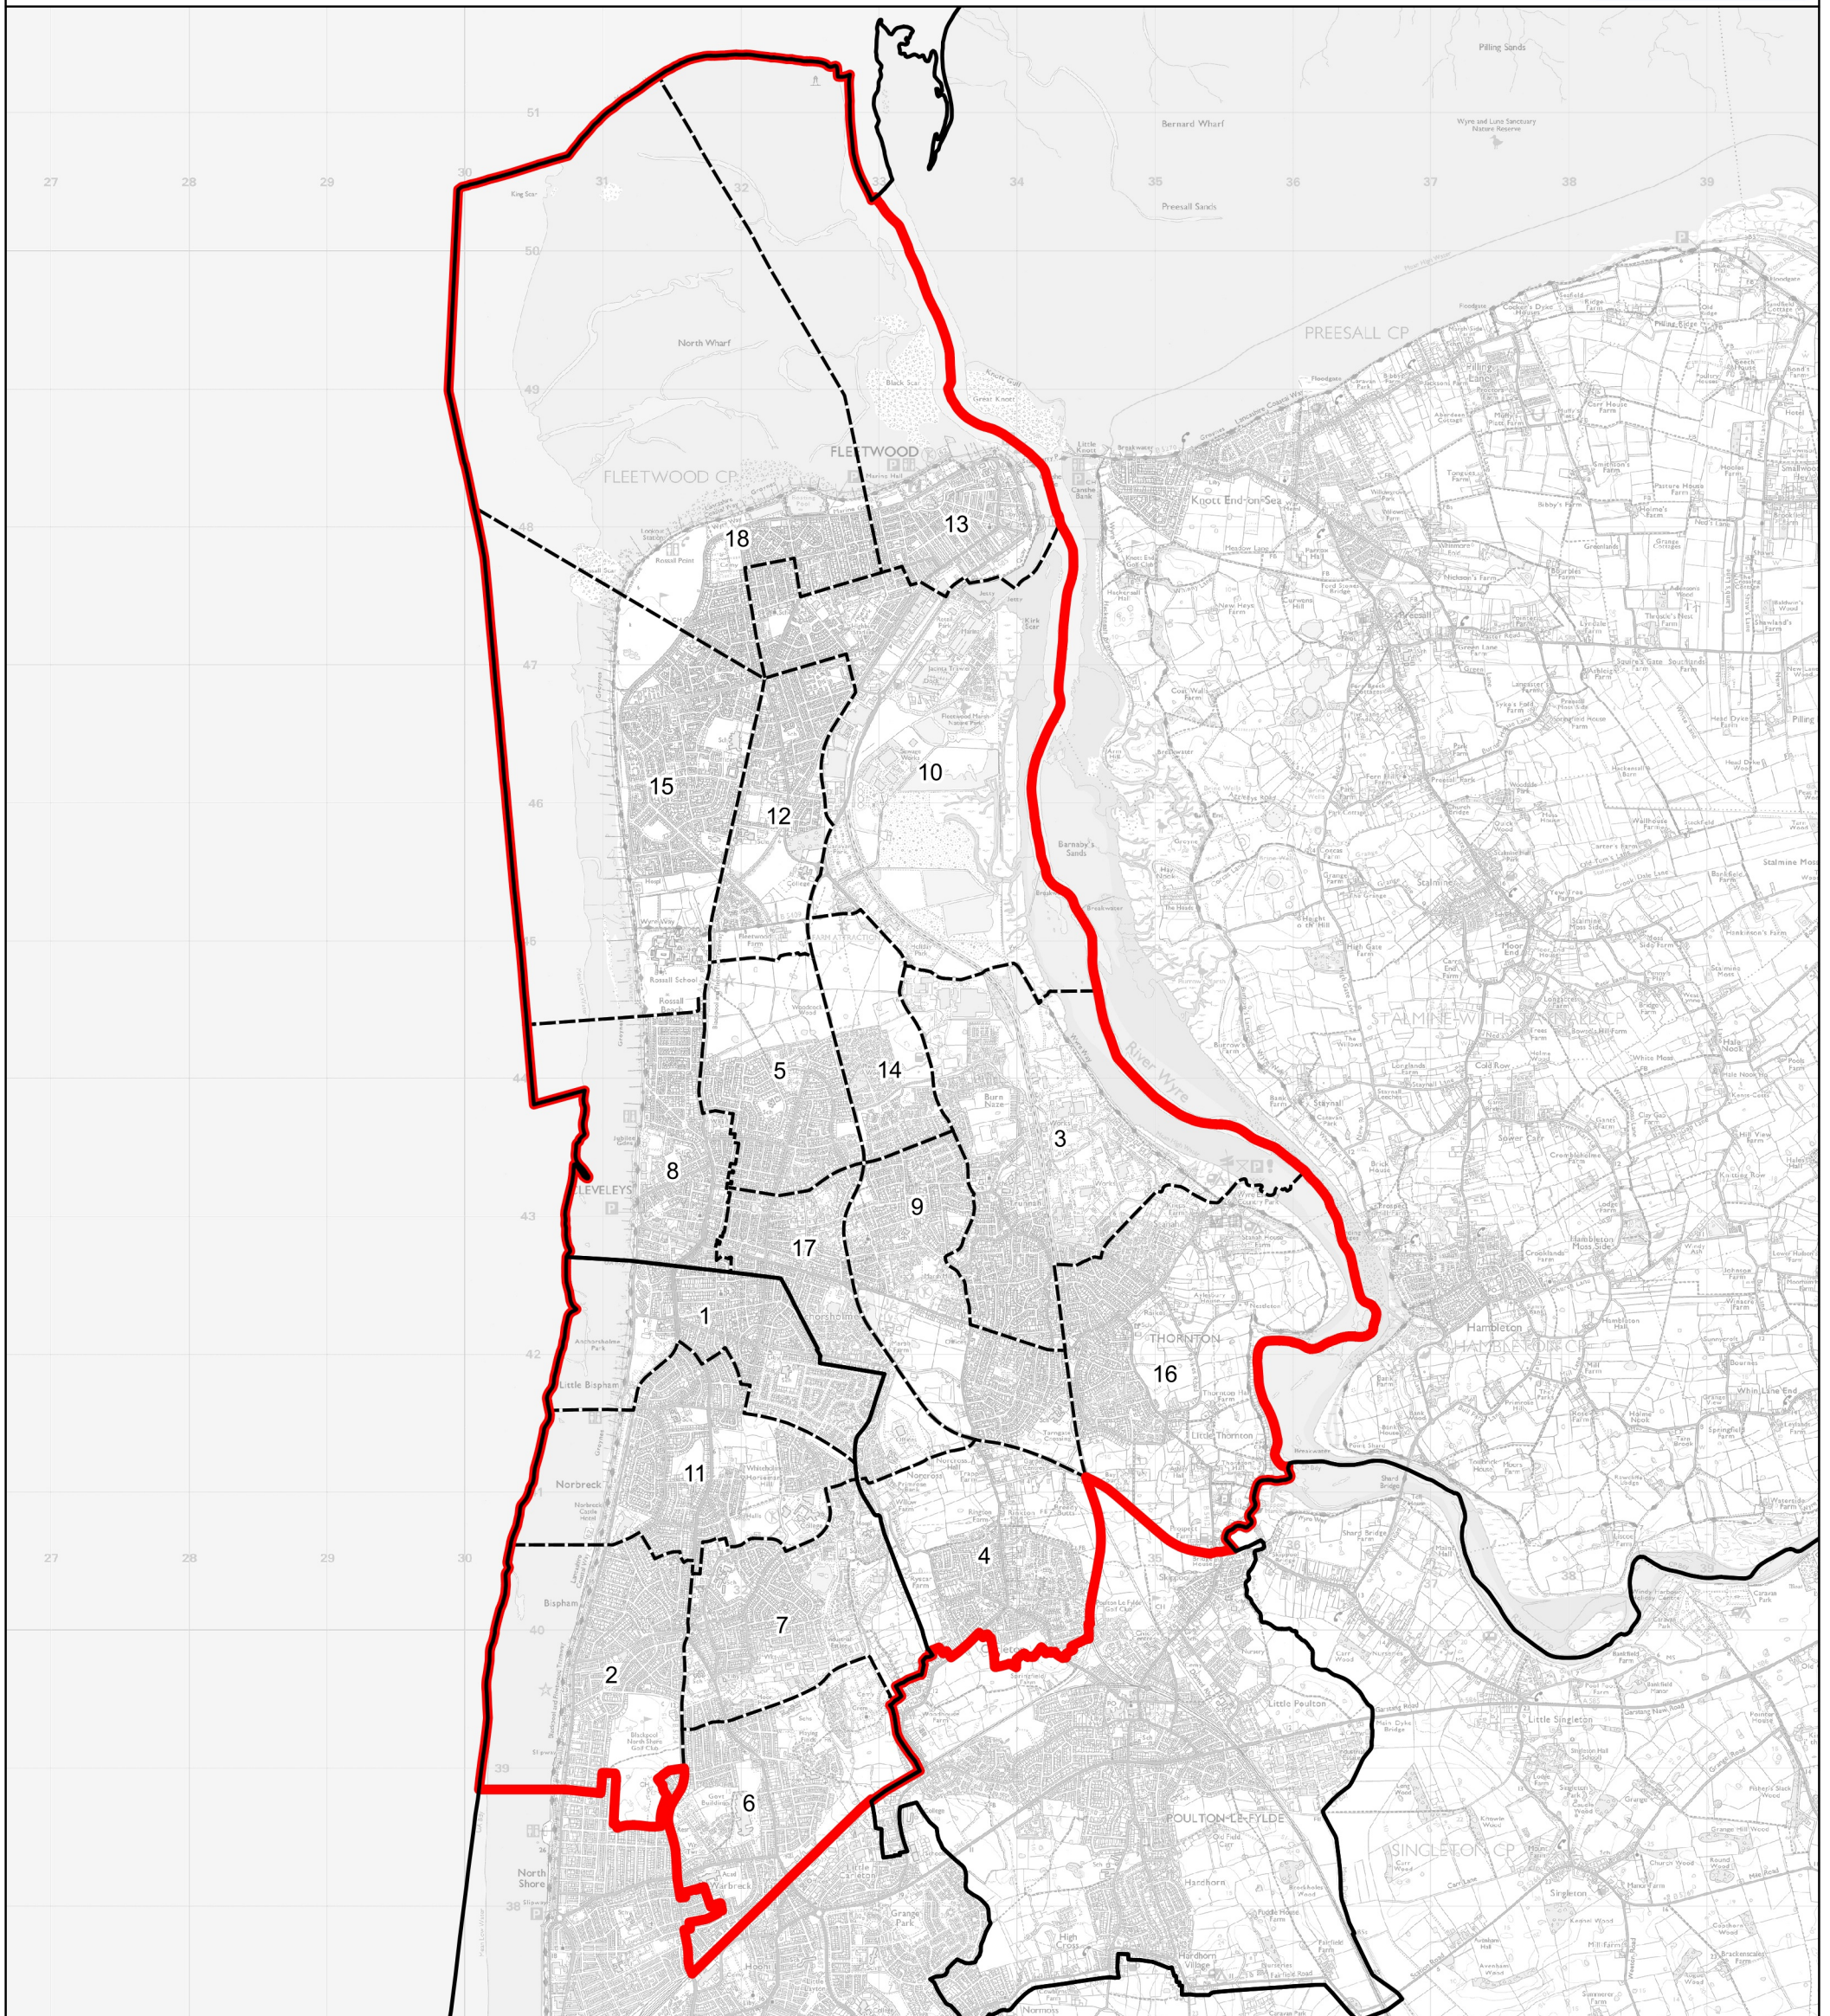

Boundary Commission for England - Revised Proposals for the North West Region

Blackpool North and Fleetwood Borough Constituency - Electorate 75,396

Wards:

- | | | |
|------------------|--------------------|------------------------|
| 1 Anchorsholme | 8 Jubilee | 15 Rossall |
| 2 Bispham | 9 Marsh Mill | 16 Stanah |
| 3 Bourne | 10 Mount | 17 Victoria & Norcross |
| 4 Carleton | 11 Norbreck | 18 Warren |
| 5 Cleveleys Park | 12 Park | |
| 6 Greenlands | 13 Pharos | |
| 7 Ingthorpe | 14 Pheasant's Wood | |

-  Constituency
-  Local Authorities
-  Wards

© Crown copyright and database rights 2022 OS 100018289. You are permitted to use this data solely to enable you to respond to, or interact with, the organisation that provided you with the data. You are not permitted to copy, sub-licence, distribute or sell any of this data to third parties in any form. Third party rights to enforce the terms of this licence shall be reserved to OS.

Blackpool North and Fleetwood Borough Constituency