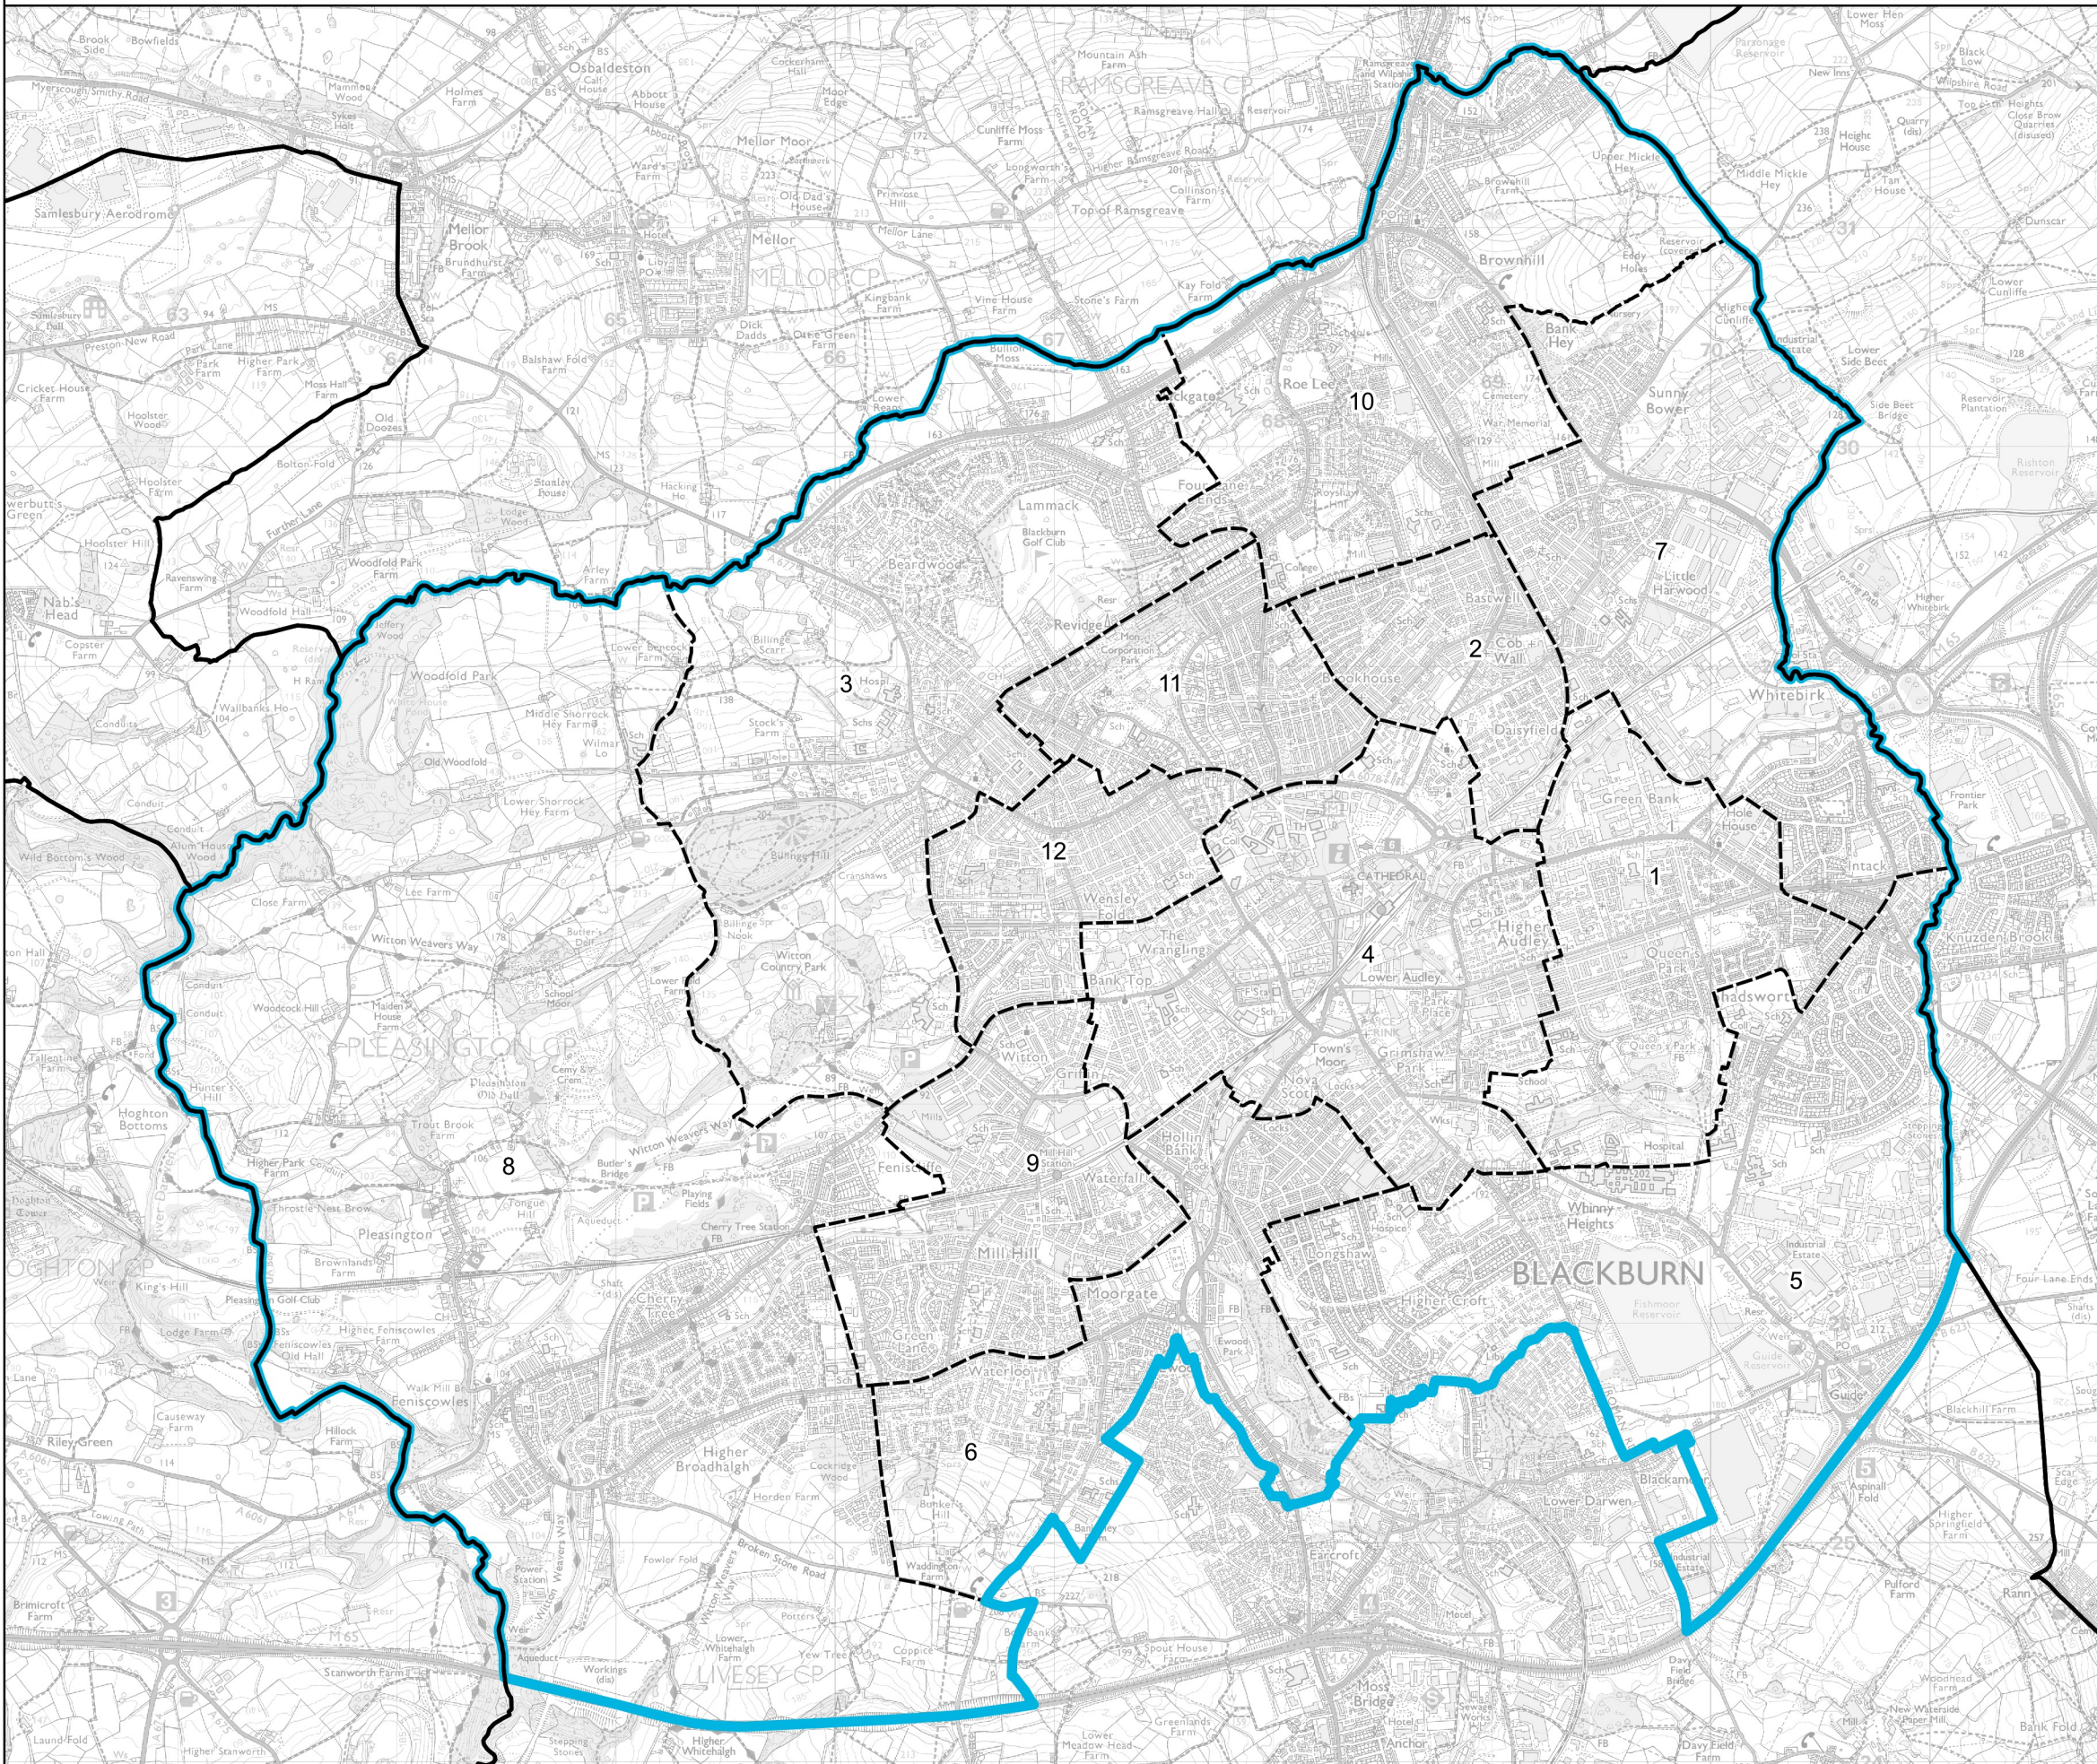

# Boundary Commission for England - Revised Proposals for the North West Region

Blackburn Borough Constituency - **Electorate 70,586**

Wards:

- 1 Audley & Queen's Park
- 2 Bastwell & Daisyfield
- 3 Billinge & Beardwood
- 4 Blackburn Central
- 5 Blackburn South East
- 6 Ewood
- 7 Little Harwood & Whitebirk
- 8 Livesey with Pleasington
- 9 Mill Hill & Moorgate
- 10 Roe Lee
- 11 Shear Brow & Corporation Park
- 12 Wensley Fold

 Constituency  
 Local Authorities  
 Wards

0 0.4 0.8 km 

© Crown copyright and database rights 2022 OS 100018289. You are permitted to use this data solely to enable you to respond to, or interact with, the organisation that provided you with the data. You are not permitted to copy, sub-licence, distribute or sell any of this data to third parties in any form. Third party rights to enforce the terms of this licence shall be reserved to OS.

Blackburn Borough Constituency