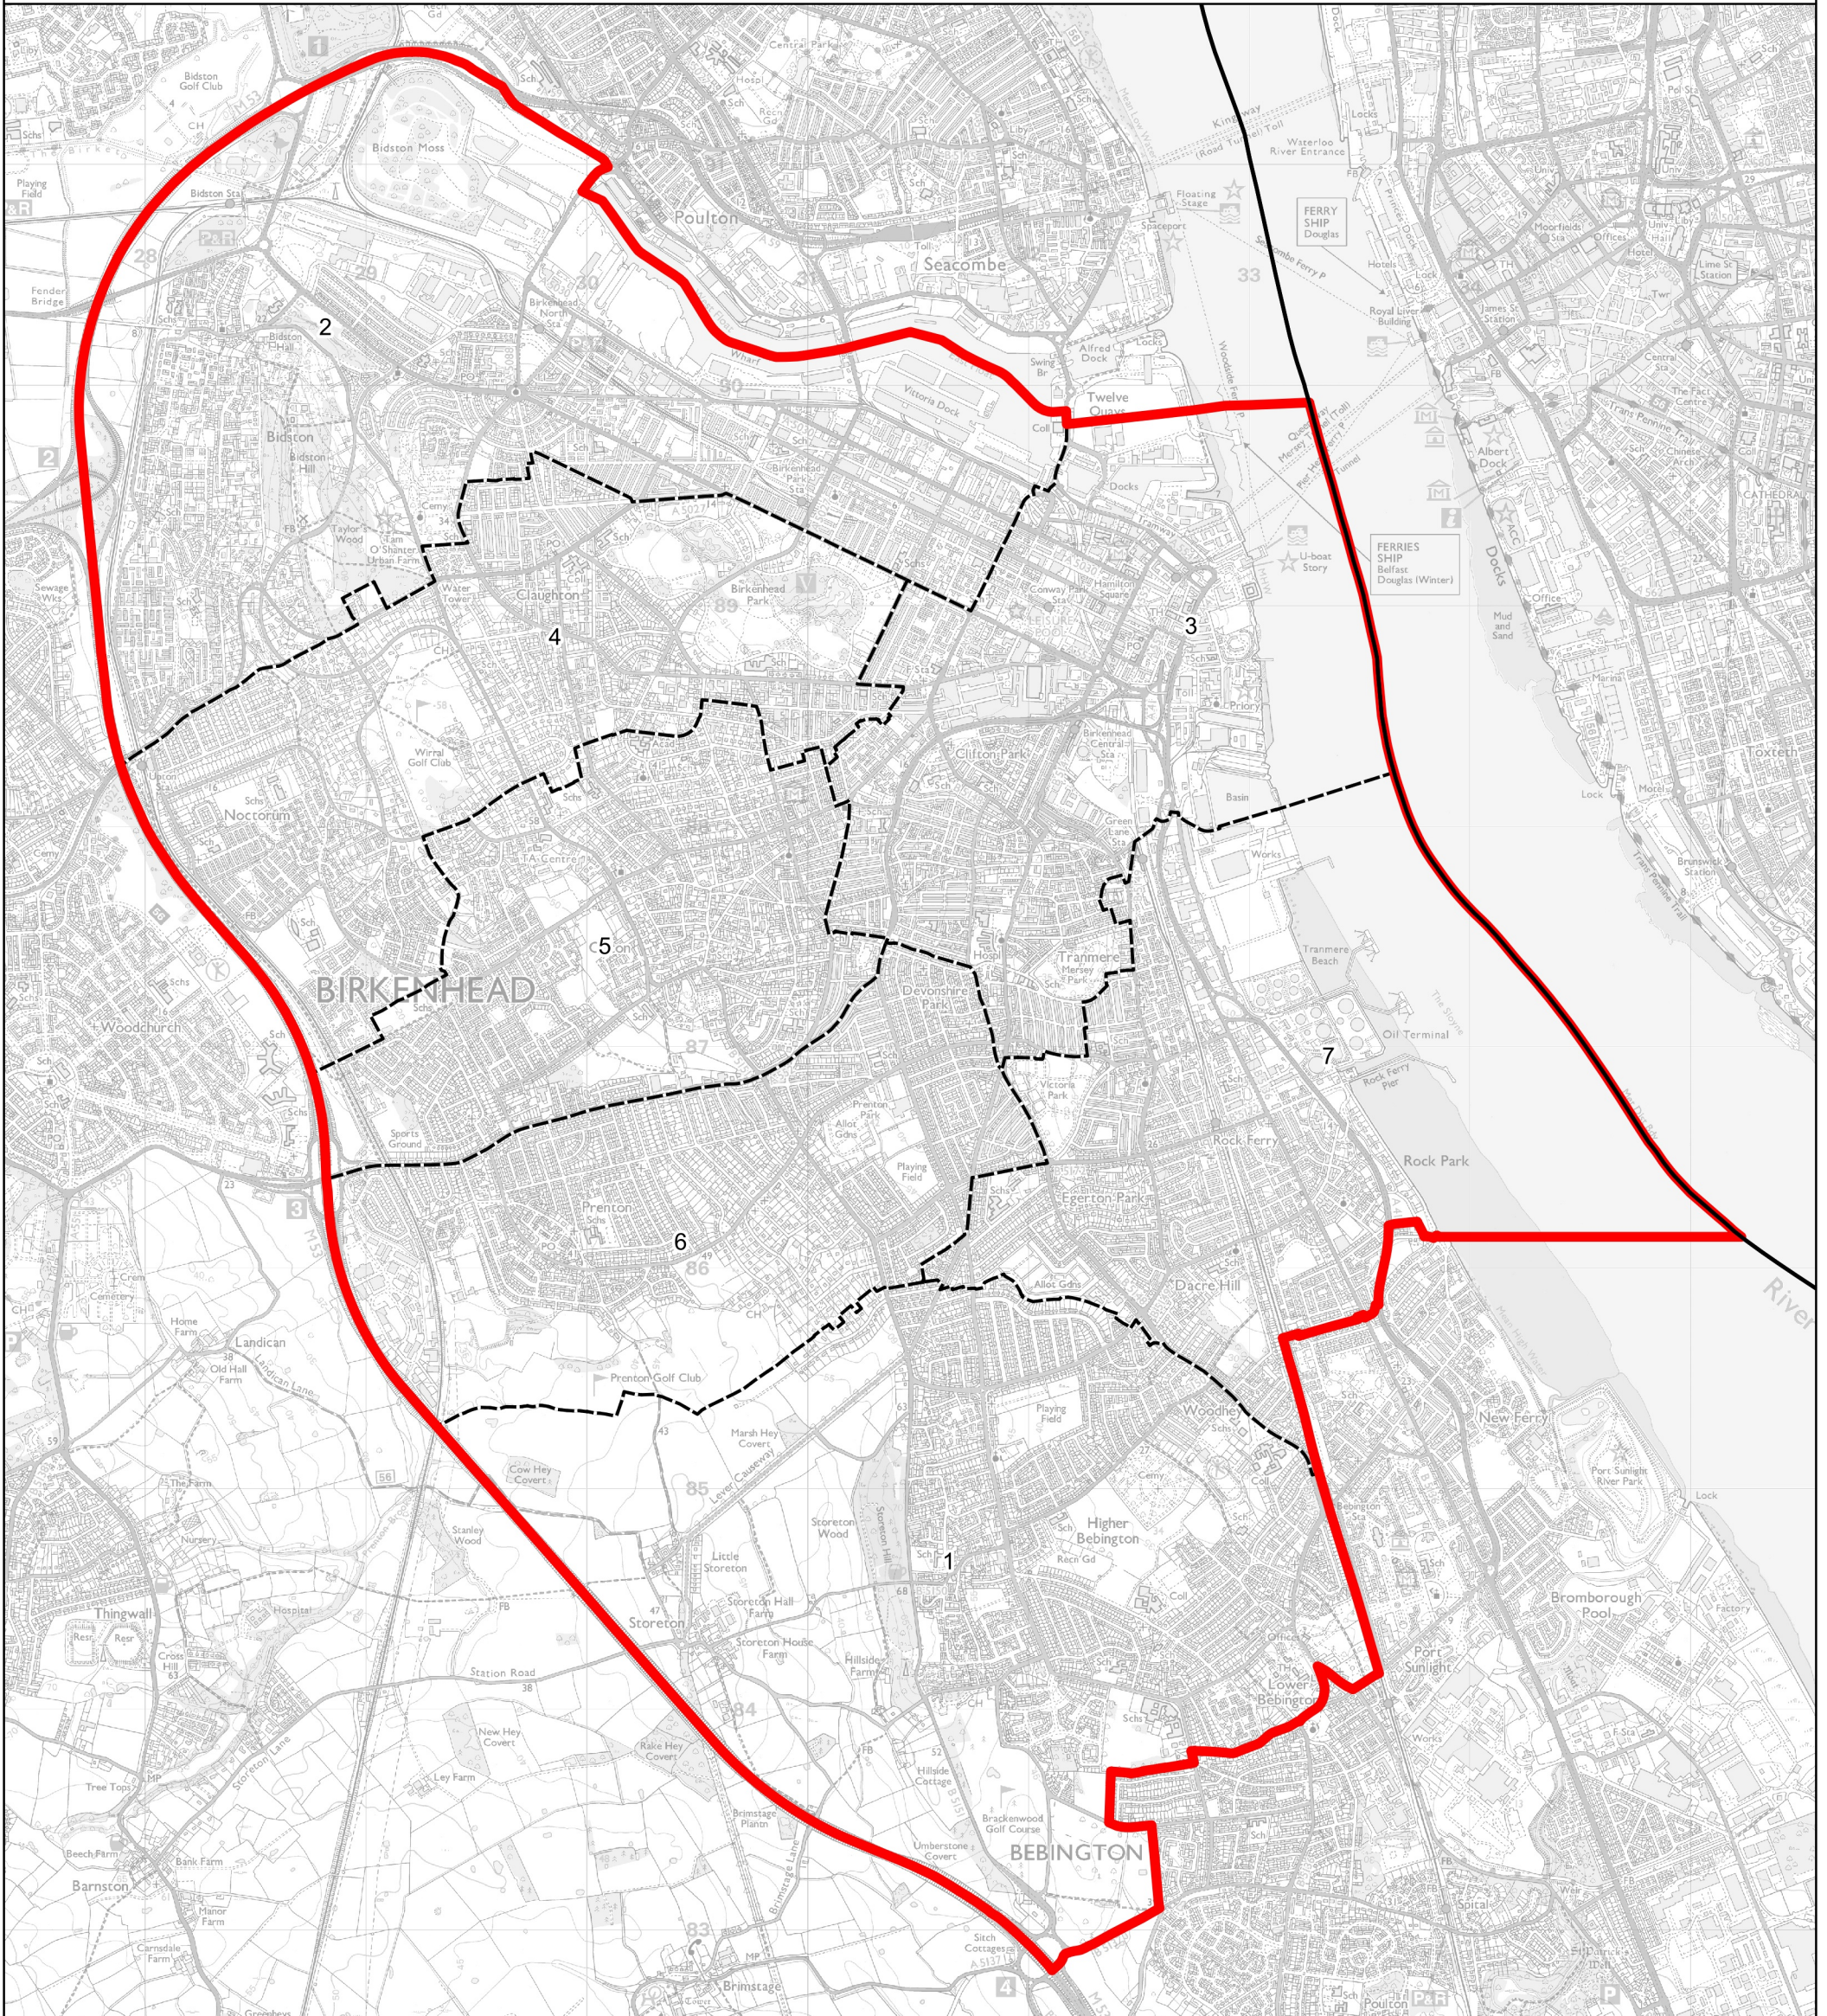

Boundary Commission for England - Revised Proposals for the North West Region

Birkenhead Borough Constituency - Electorate 76,271

Wards:

- | | | | |
|---|-------------------------|---|------------|
| 1 | Bebington | 7 | Rock Ferry |
| 2 | Bidston and St. James | | |
| 3 | Birkenhead and Tranmere | | |
| 4 | Cloughton | | |
| 5 | Oxton | | |
| 6 | Prenton | | |

-  Constituency
-  Local Authorities
-  Wards

© Crown copyright and database rights 2022 OS 100018289. You are permitted to use this data solely to enable you to respond to, or interact with, the organisation that provided you with the data. You are not permitted to copy, sub-licence, distribute or sell any of this data to third parties in any form. Third party rights to enforce the terms of this licence shall be reserved to OS.