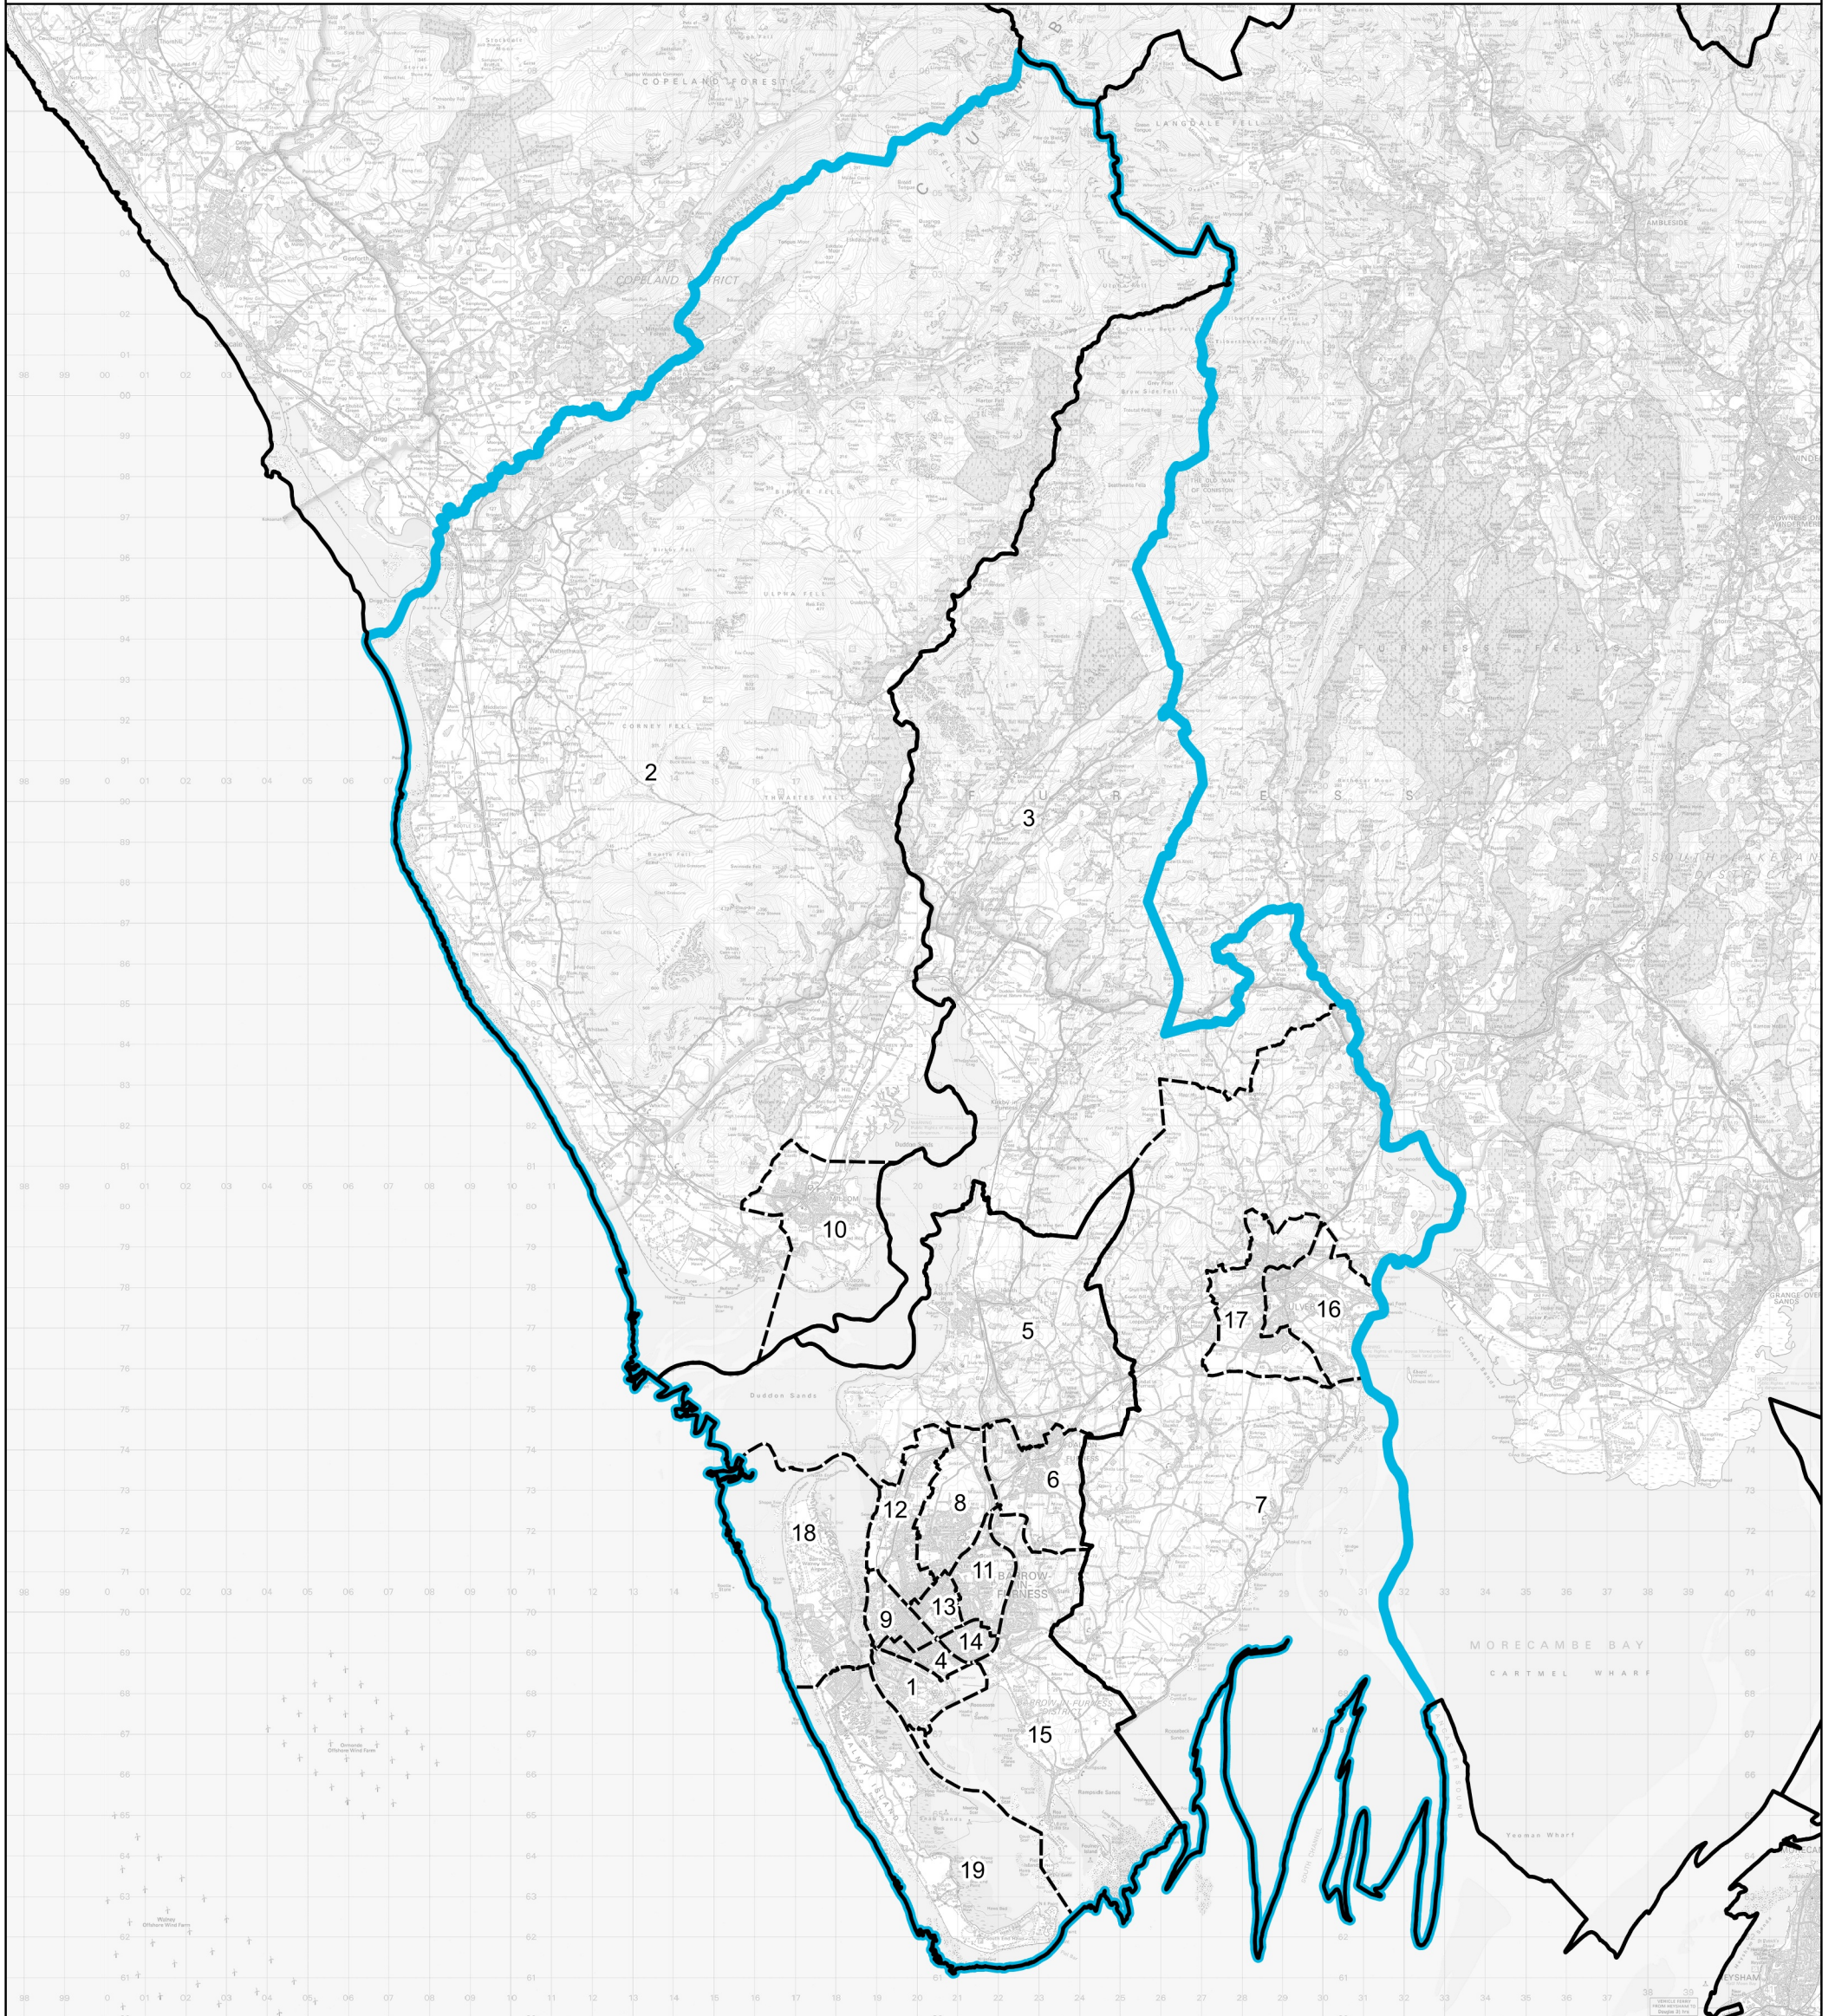

# Boundary Commission for England - Revised Proposals for the North West Region

Barrow and Furness County Constituency - **Electorate 76,603**

**Wards:**

- |                               |                     |                   |
|-------------------------------|---------------------|-------------------|
| 1 Barrow Island               | 7 Furness Peninsula | 14 Risedale       |
| 2 Black Combe & Scafell       | 8 Hawcoat           | 15 Roosecote      |
| 3 Broughton & Coniston (Part) | 9 Hindpool          | 16 Ulverston East |
| 4 Central                     | 10 Millom           | 17 Ulverston West |
| 5 Dalton North                | 11 Newbarns         | 18 Walney North   |
| 6 Dalton South                | 12 Ormsgill         | 19 Walney South   |
|                               | 13 Parkside         |                   |

- Constituency
- Local Authorities
- Wards

© Crown copyright and database rights 2022 OS 100018289. You are permitted to use this data solely to enable you to respond to, or interact with, the organisation that provided you with the data. You are not permitted to copy, sub-licence, distribute or sell any of this data to third parties in any form. Third party rights to enforce the terms of this licence shall be reserved to OS.

## Barrow and Furness County Constituency