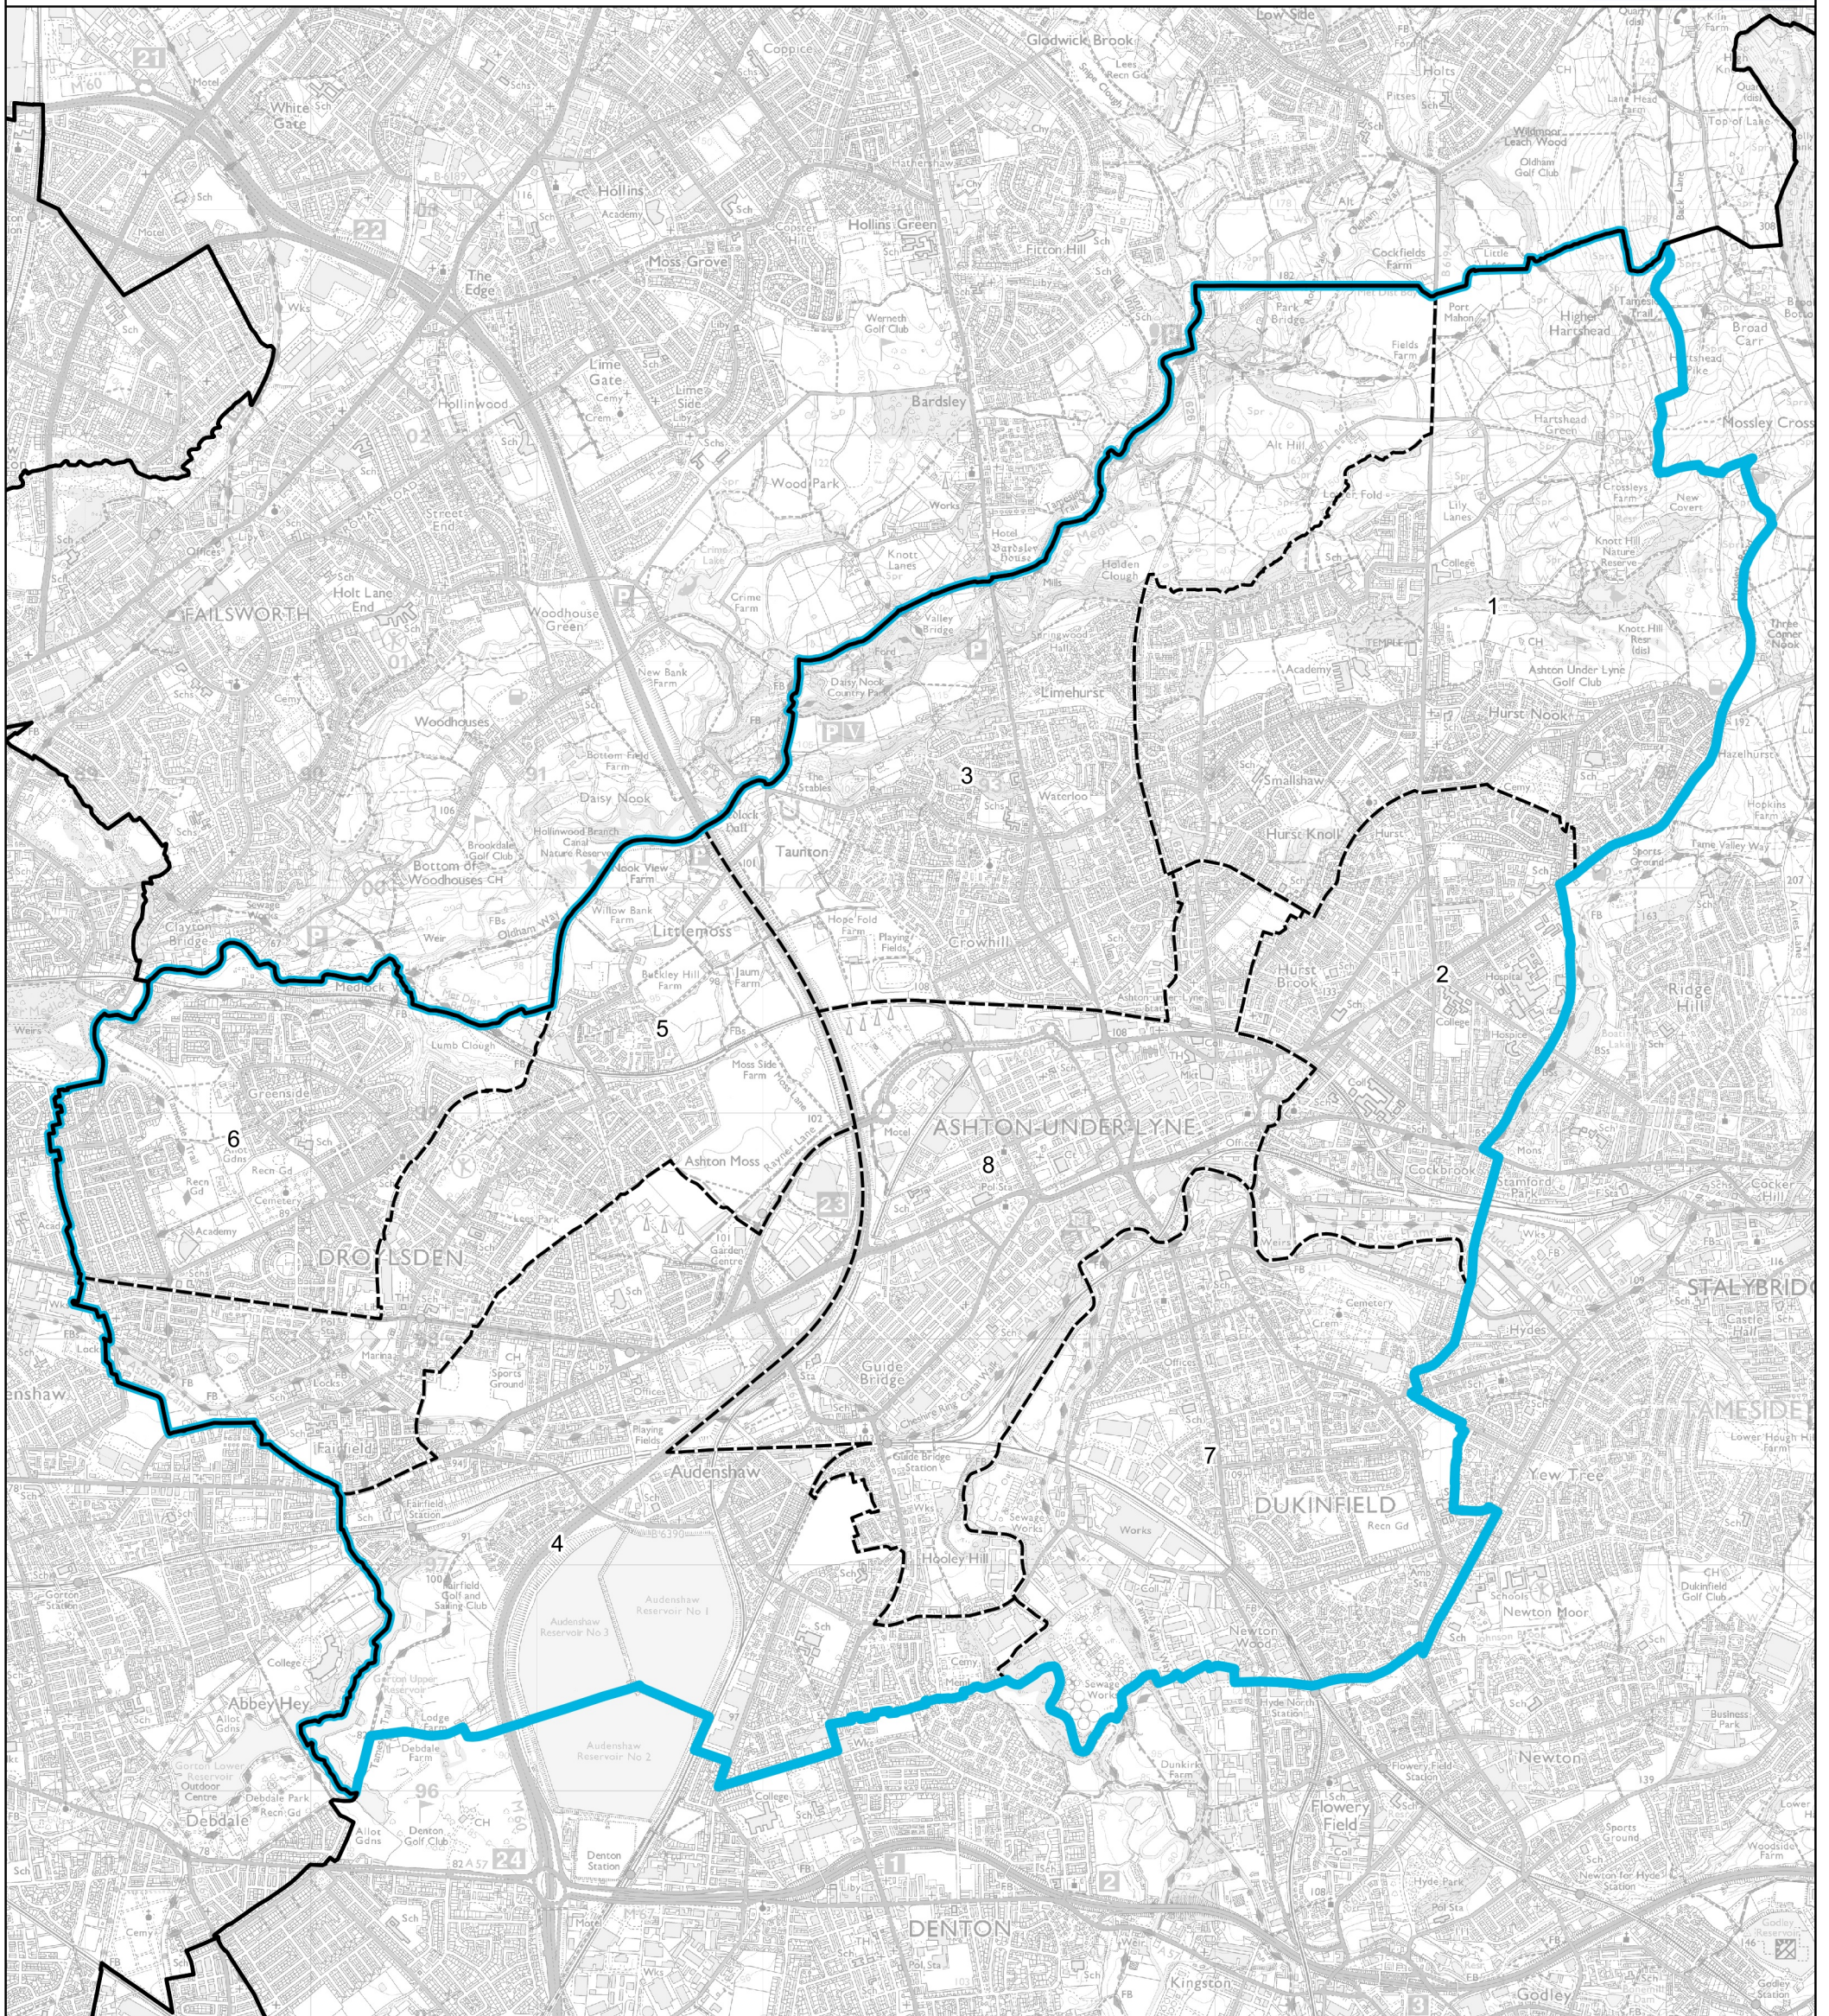

Boundary Commission for England - Revised Proposals for the North West Region

Ashton-under-Lyne Borough Constituency - **Electorate 72,278**

Wards:

- | | |
|------------------------|---------------|
| 1 Ashton Hurst | 8 St. Peter's |
| 2 Ashton St. Michael's | |
| 3 Ashton Waterloo | |
| 4 Audenshaw | |
| 5 Droylsden East | |
| 6 Droylsden West | |
| 7 Dukinfield | |

-  Constituency
-  Local Authorities
-  Wards

© Crown copyright and database rights 2022 OS 100018289. You are permitted to use this data solely to enable you to respond to, or interact with, the organisation that provided you with the data. You are not permitted to copy, sub-licence, distribute or sell any of this data to third parties in any form. Third party rights to enforce the terms of this licence shall be reserved to OS.

Ashton-under-Lyne Borough Constituency