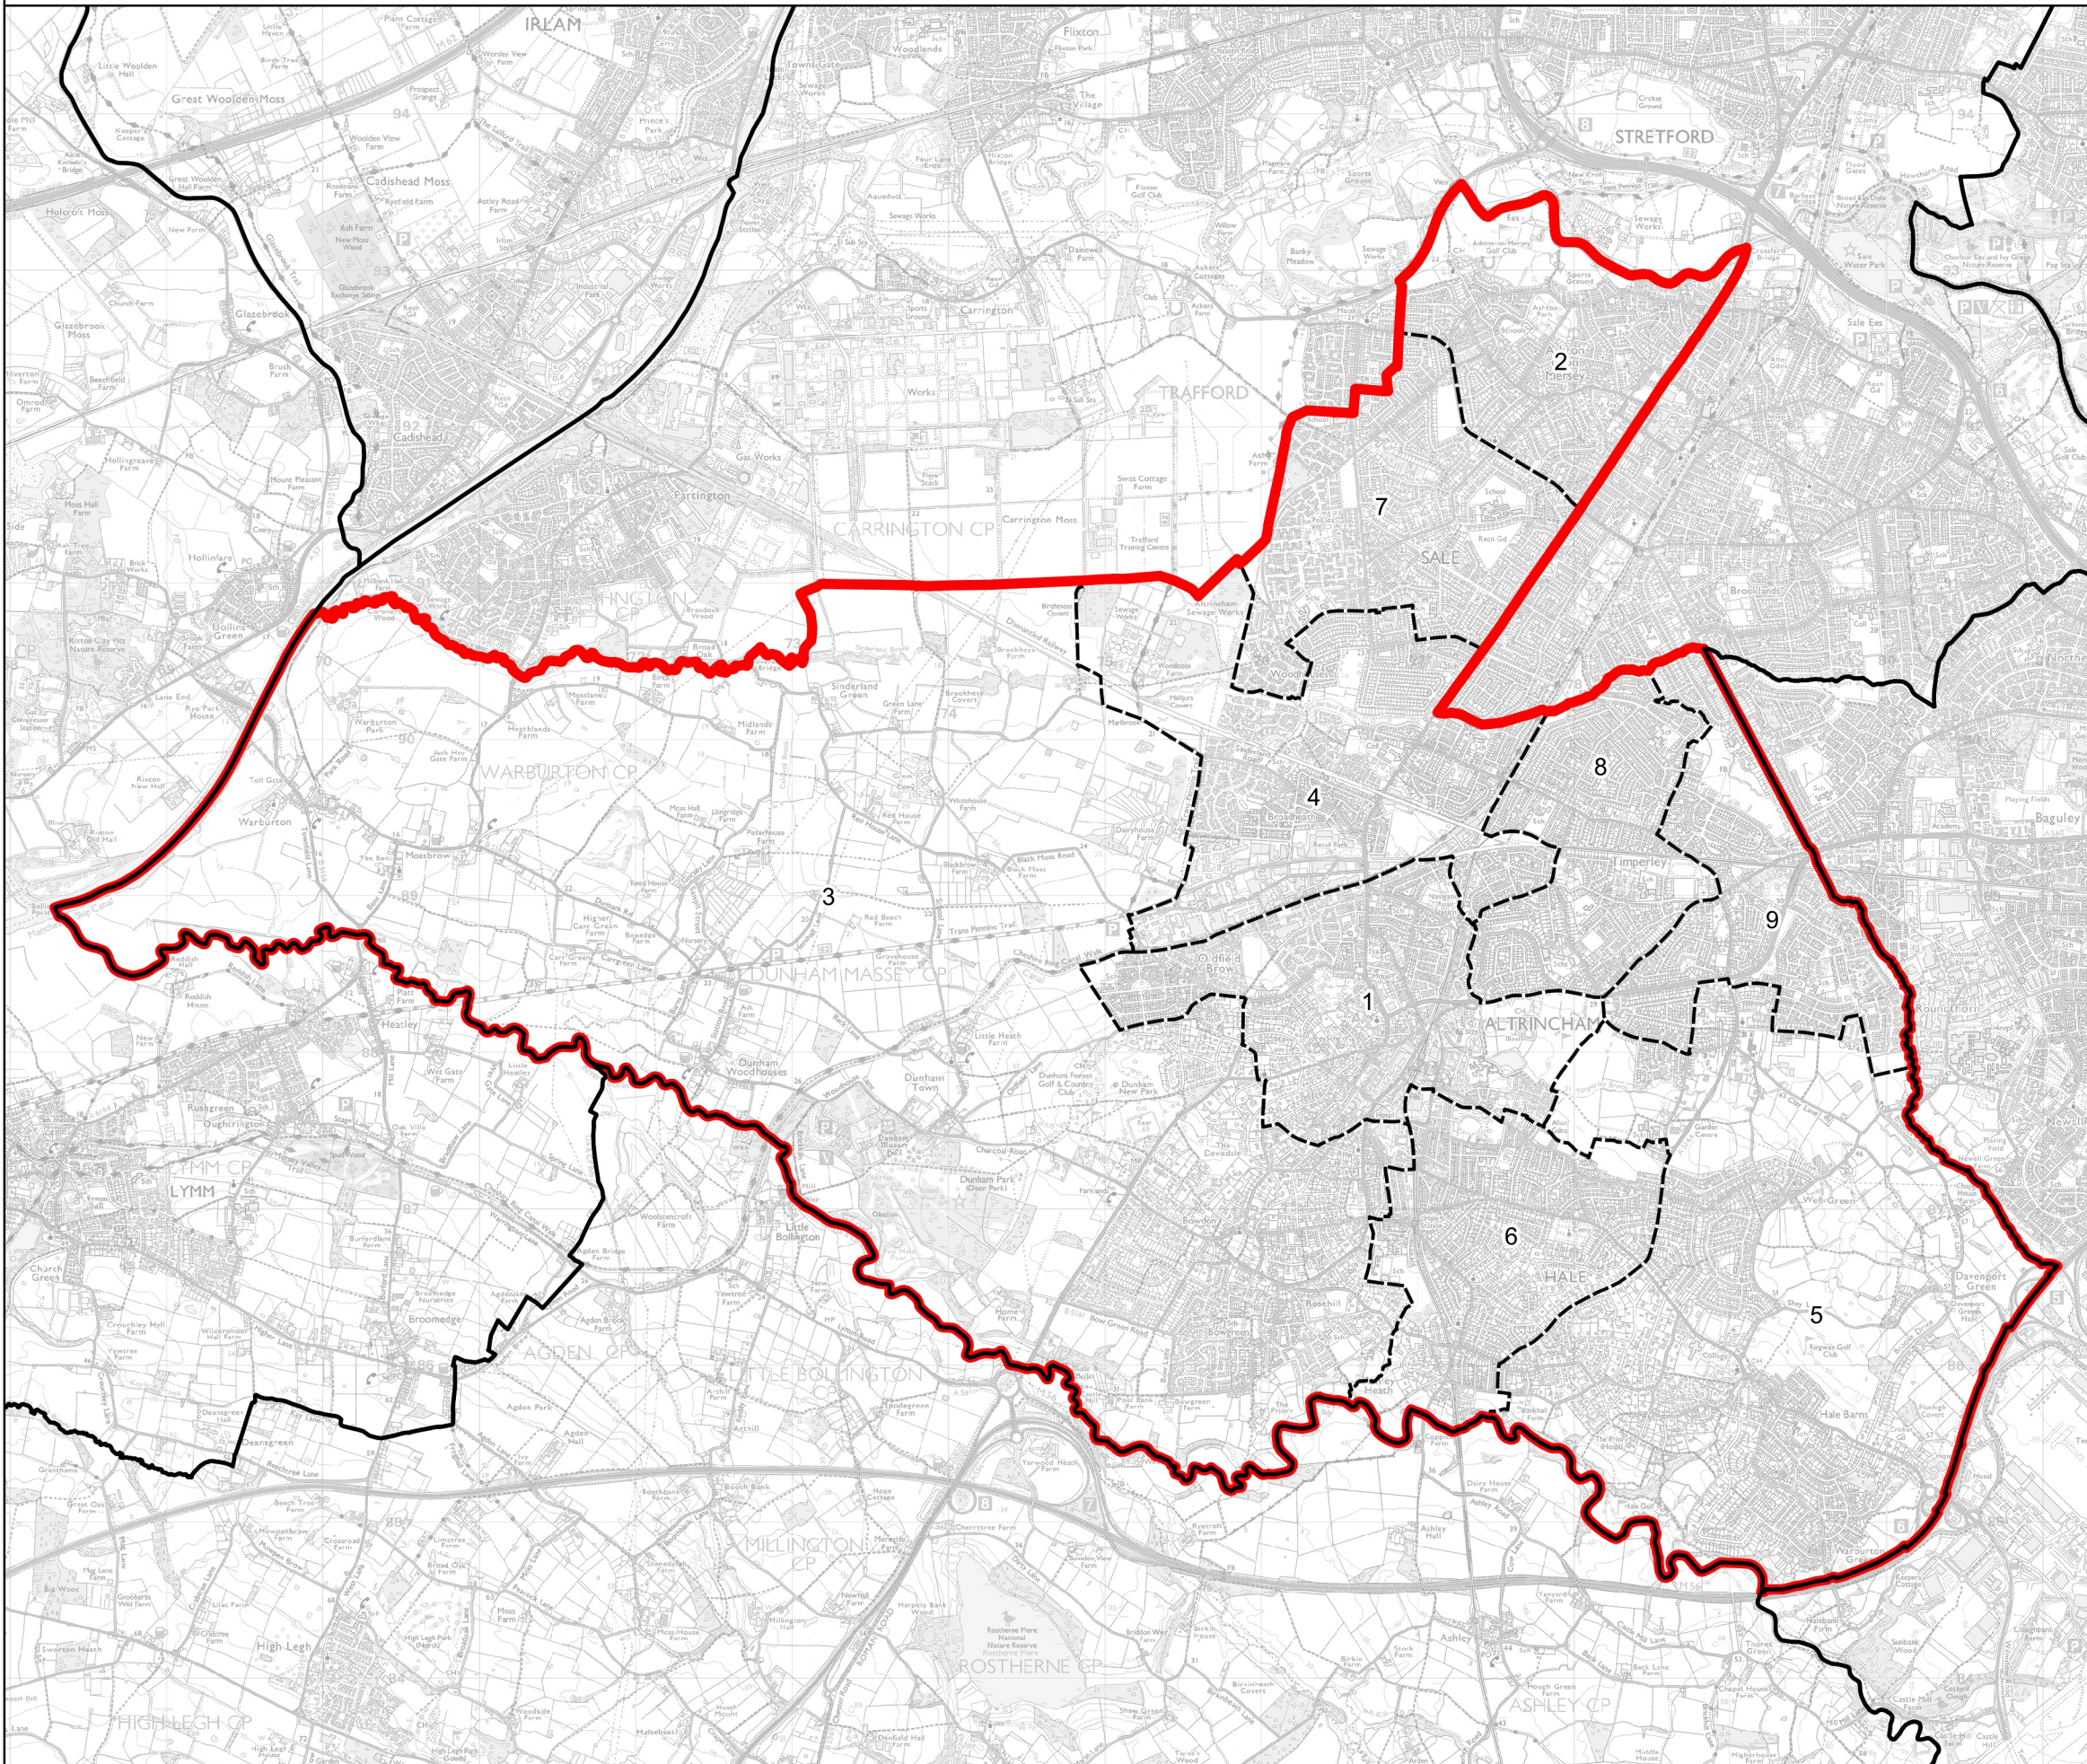

Boundary Commission for England - Revised Proposals for the North West Region

Altrincham and Sale West Borough Constituency - Electorate 73,934

Wards:

- 1 Altrincham
- 2 Ashton upon Mersey
- 3 Bowdon
- 4 Broadheath
- 5 Hale Barns
- 6 Hale Central
- 7 St. Mary's
- 8 Timperley
- 9 Village

-  Constituency
-  Local Authorities
-  Wards

0 0.6 1.2 km

© Crown copyright and database rights 2022 OS 100018289. You are permitted to use this data solely to enable you to respond to, or interact with, the organisation that provided you with the data. You are not permitted to copy, sub-licence, distribute or sell any of this data to third parties in any form. Third party rights to enforce the terms of this licence shall be reserved to OS.