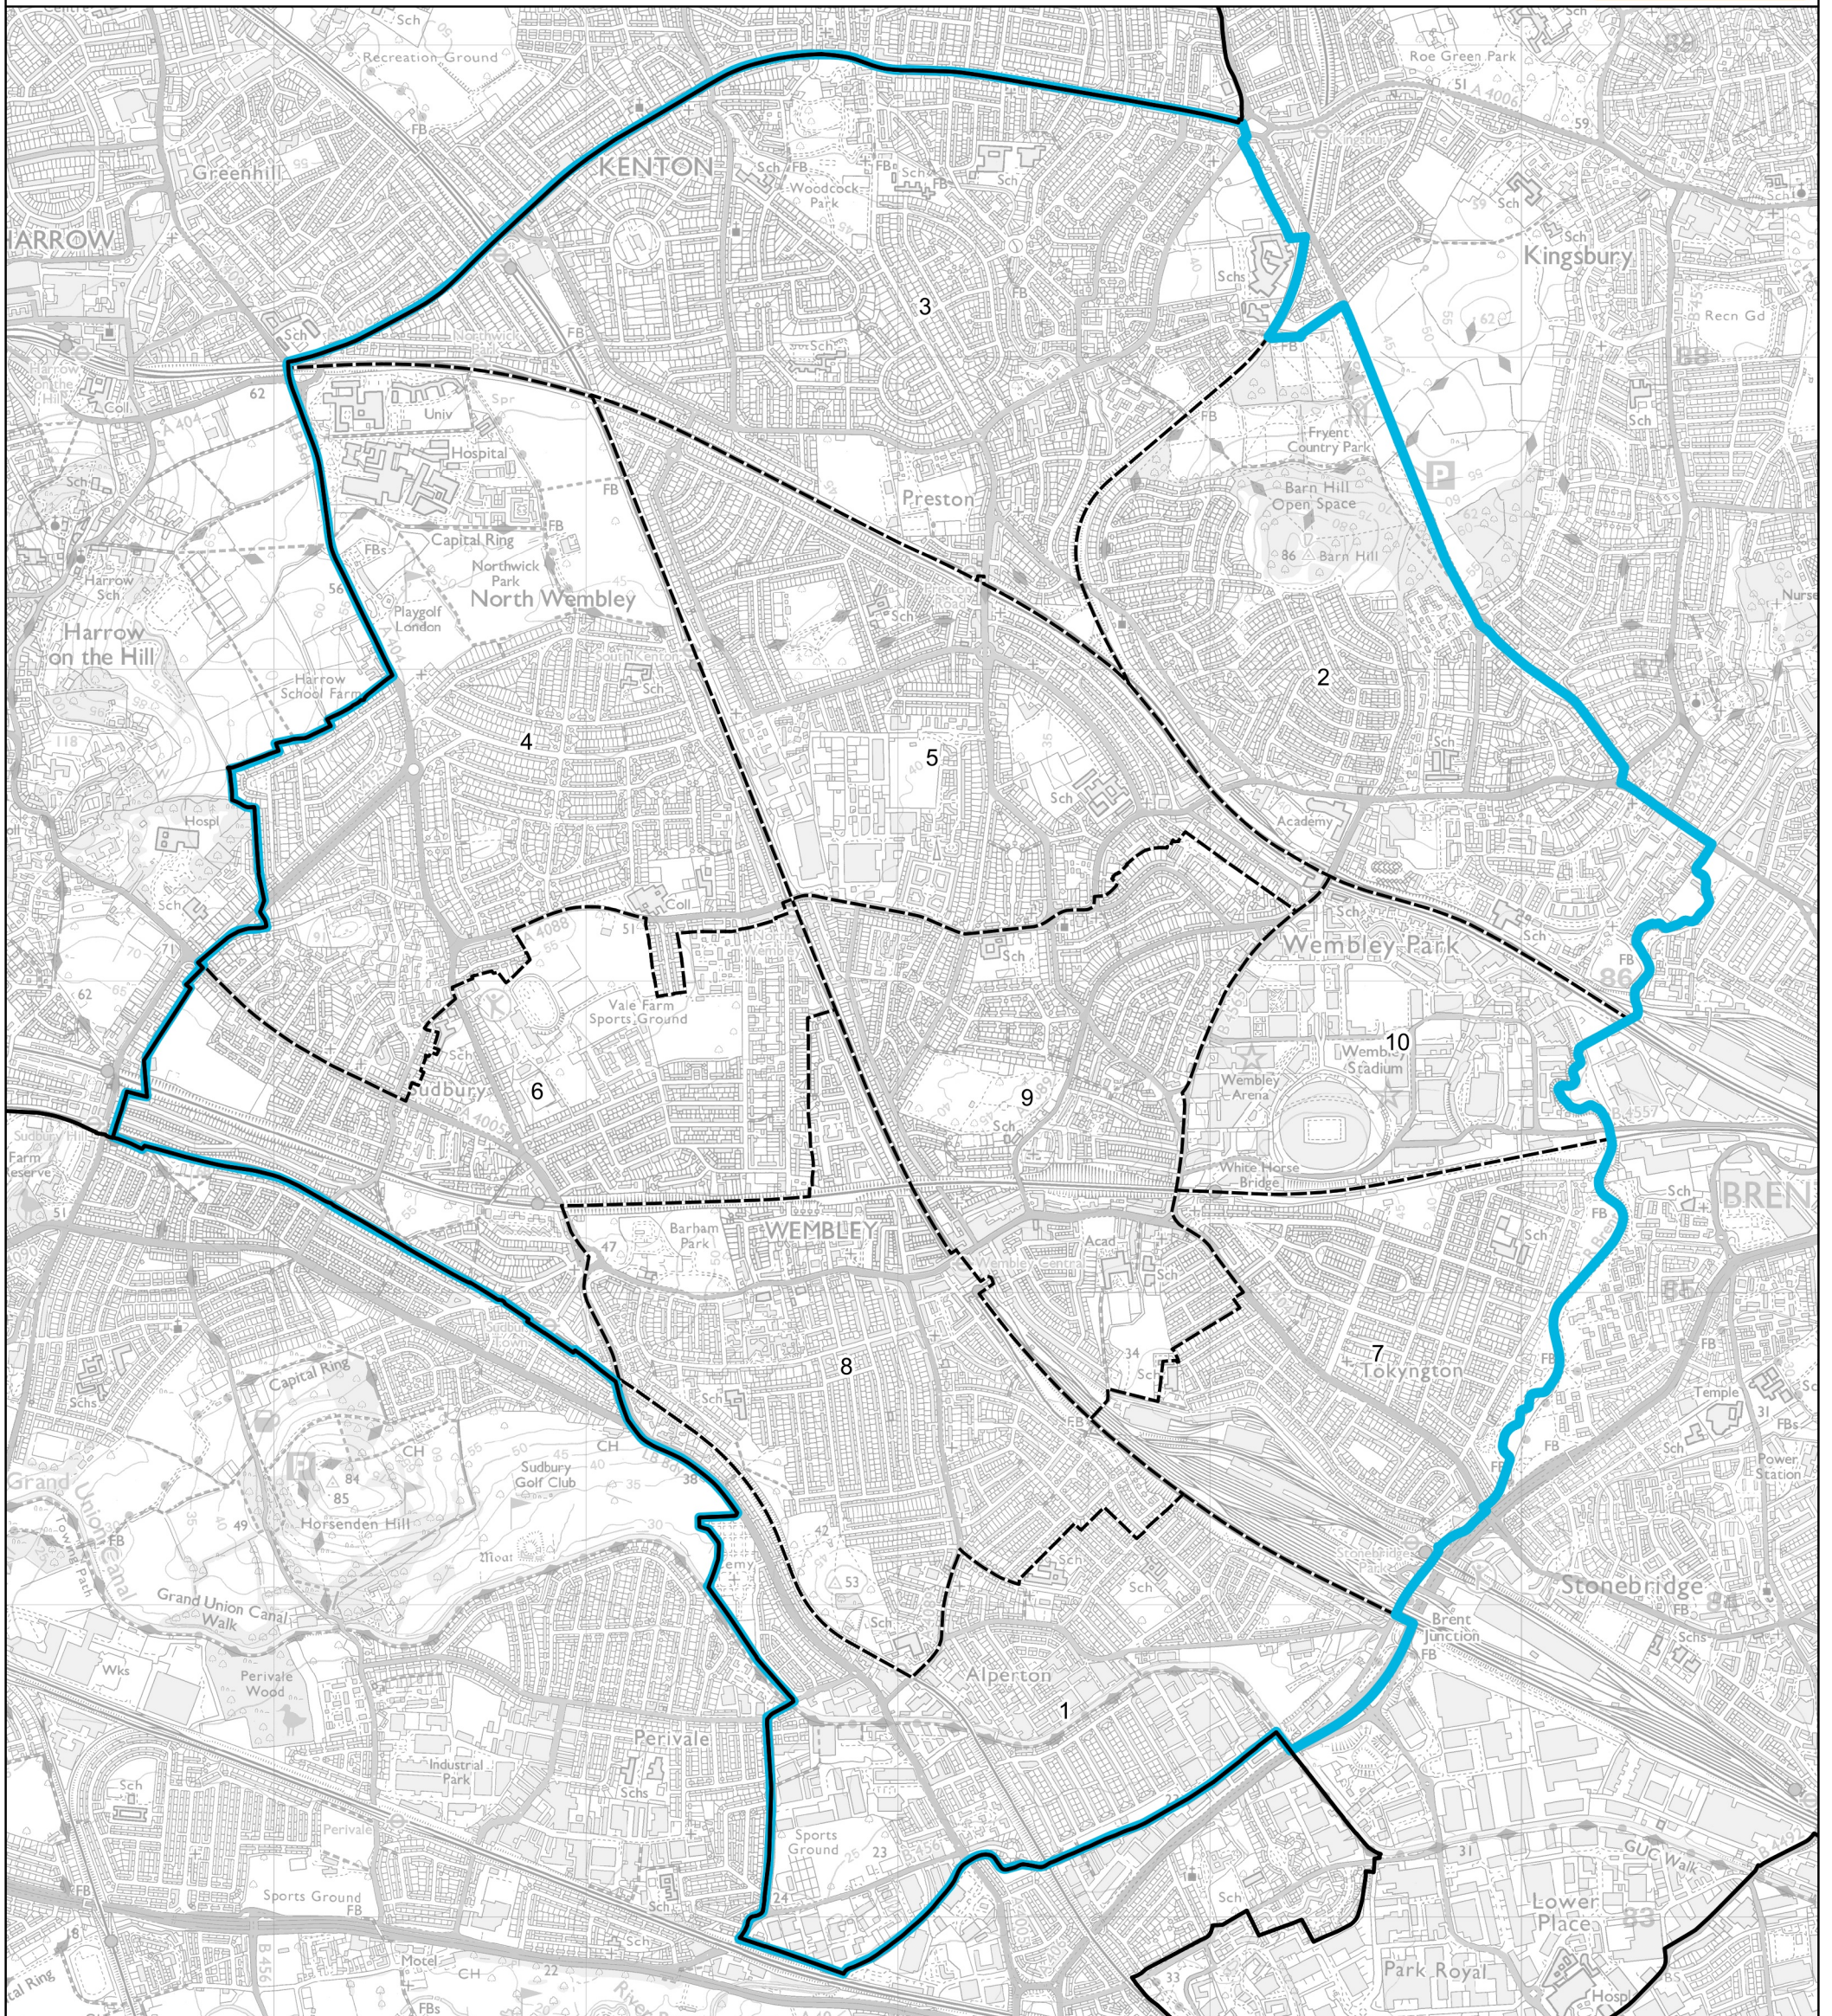

# Boundary Commission for England - Revised Proposals for the London Region

Wembley Borough Constituency - Electorate 76,463

- Wards:
- |                  |                   |
|------------------|-------------------|
| 1 Alperton       | 8 Wembley Central |
| 2 Barnhill       | 9 Wembley Hill    |
| 3 Kenton         | 10 Wembley Park   |
| 4 Northwick Park |                   |
| 5 Preston        |                   |
| 6 Sudbury        |                   |
| 7 Tokyngton      |                   |

- Constituency
- Local Authorities
- Wards

© Crown copyright and database rights 2022 OS 100018289. You are permitted to use this data solely to enable you to respond to, or interact with, the organisation that provided you with the data. You are not permitted to copy, sub-licence, distribute or sell any of this data to third parties in any form. Third party rights to enforce the terms of this licence shall be reserved to OS.

## Wembley Borough Constituency