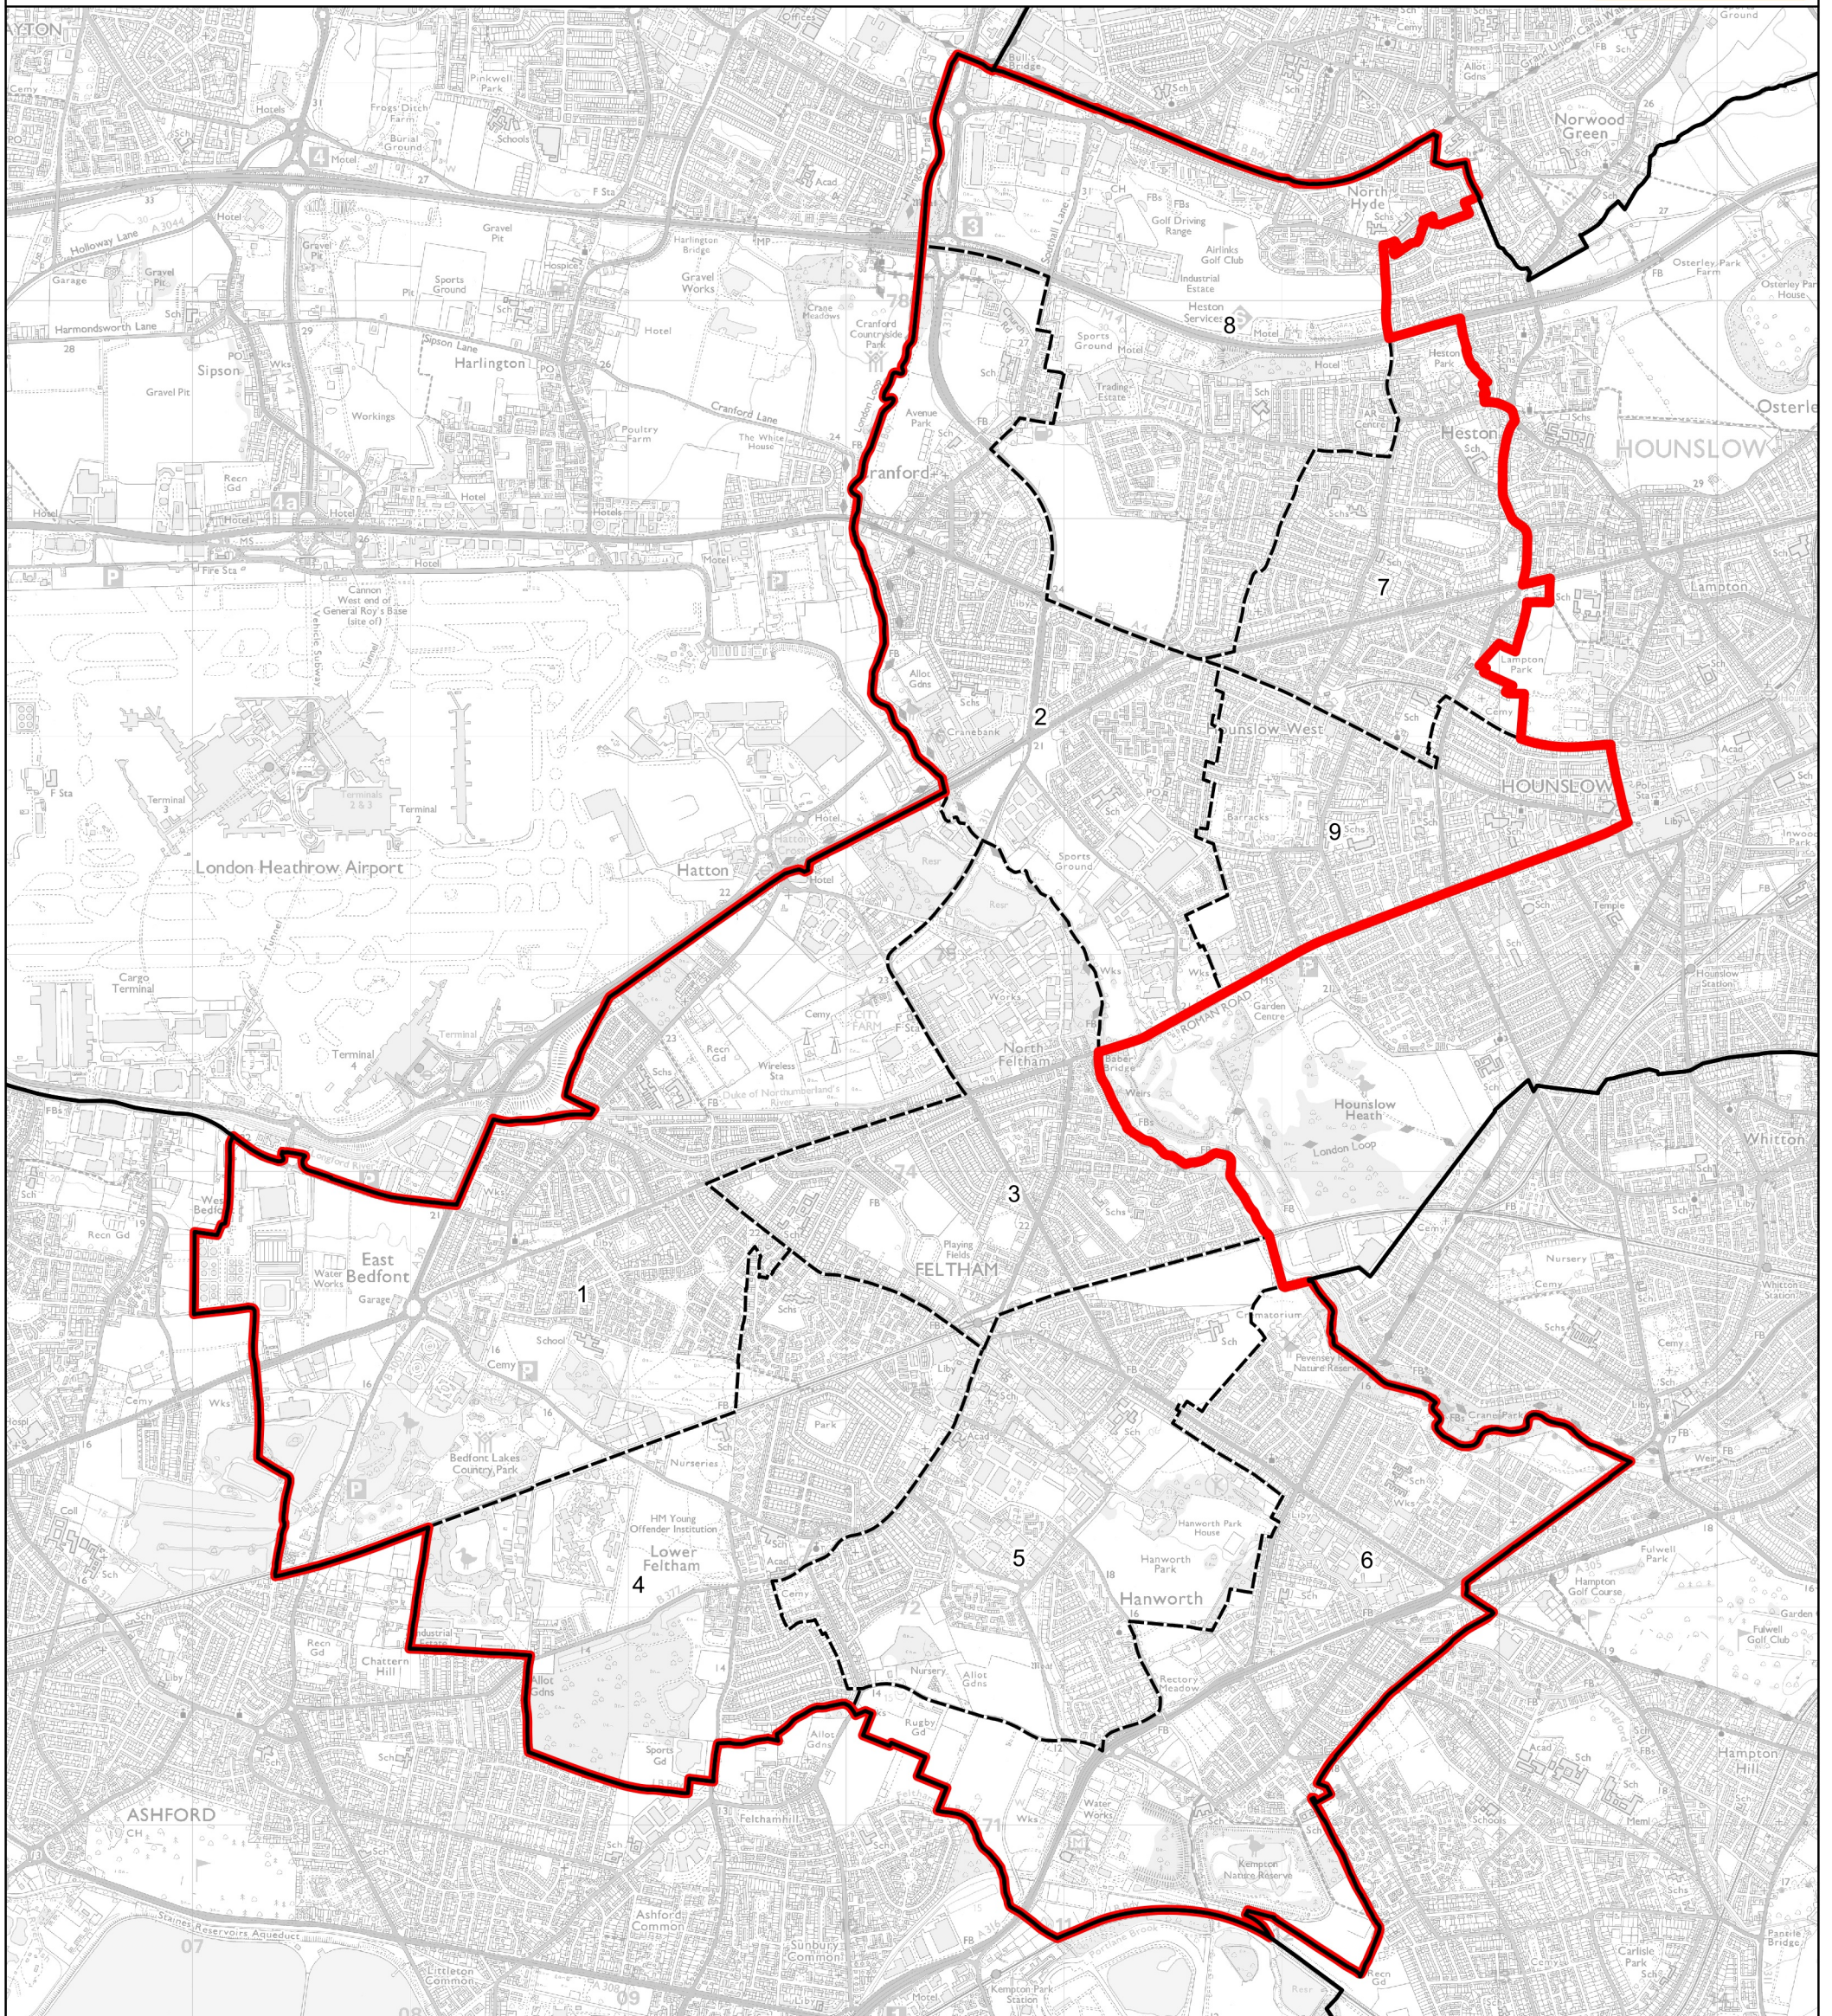

Boundary Commission for England - Revised Proposals for the London Region

Feltham and Heston Borough Constituency - Electorate 75,226

Wards:

- 1 Bedfont
- 2 Cranford
- 3 Feltham North
- 4 Feltham West
- 5 Hanworth Park
- 6 Hanworth Village
- 7 Heston Central
- 8 Heston West
- 9 Hounslow West

- Constituency
- Local Authorities
- Wards

© Crown copyright and database rights 2022 OS 100018289. You are permitted to use this data solely to enable you to respond to, or interact with, the organisation that provided you with the data. You are not permitted to copy, sub-licence, distribute or sell any of this data to third parties in any form. Third party rights to enforce the terms of this licence shall be reserved to OS.