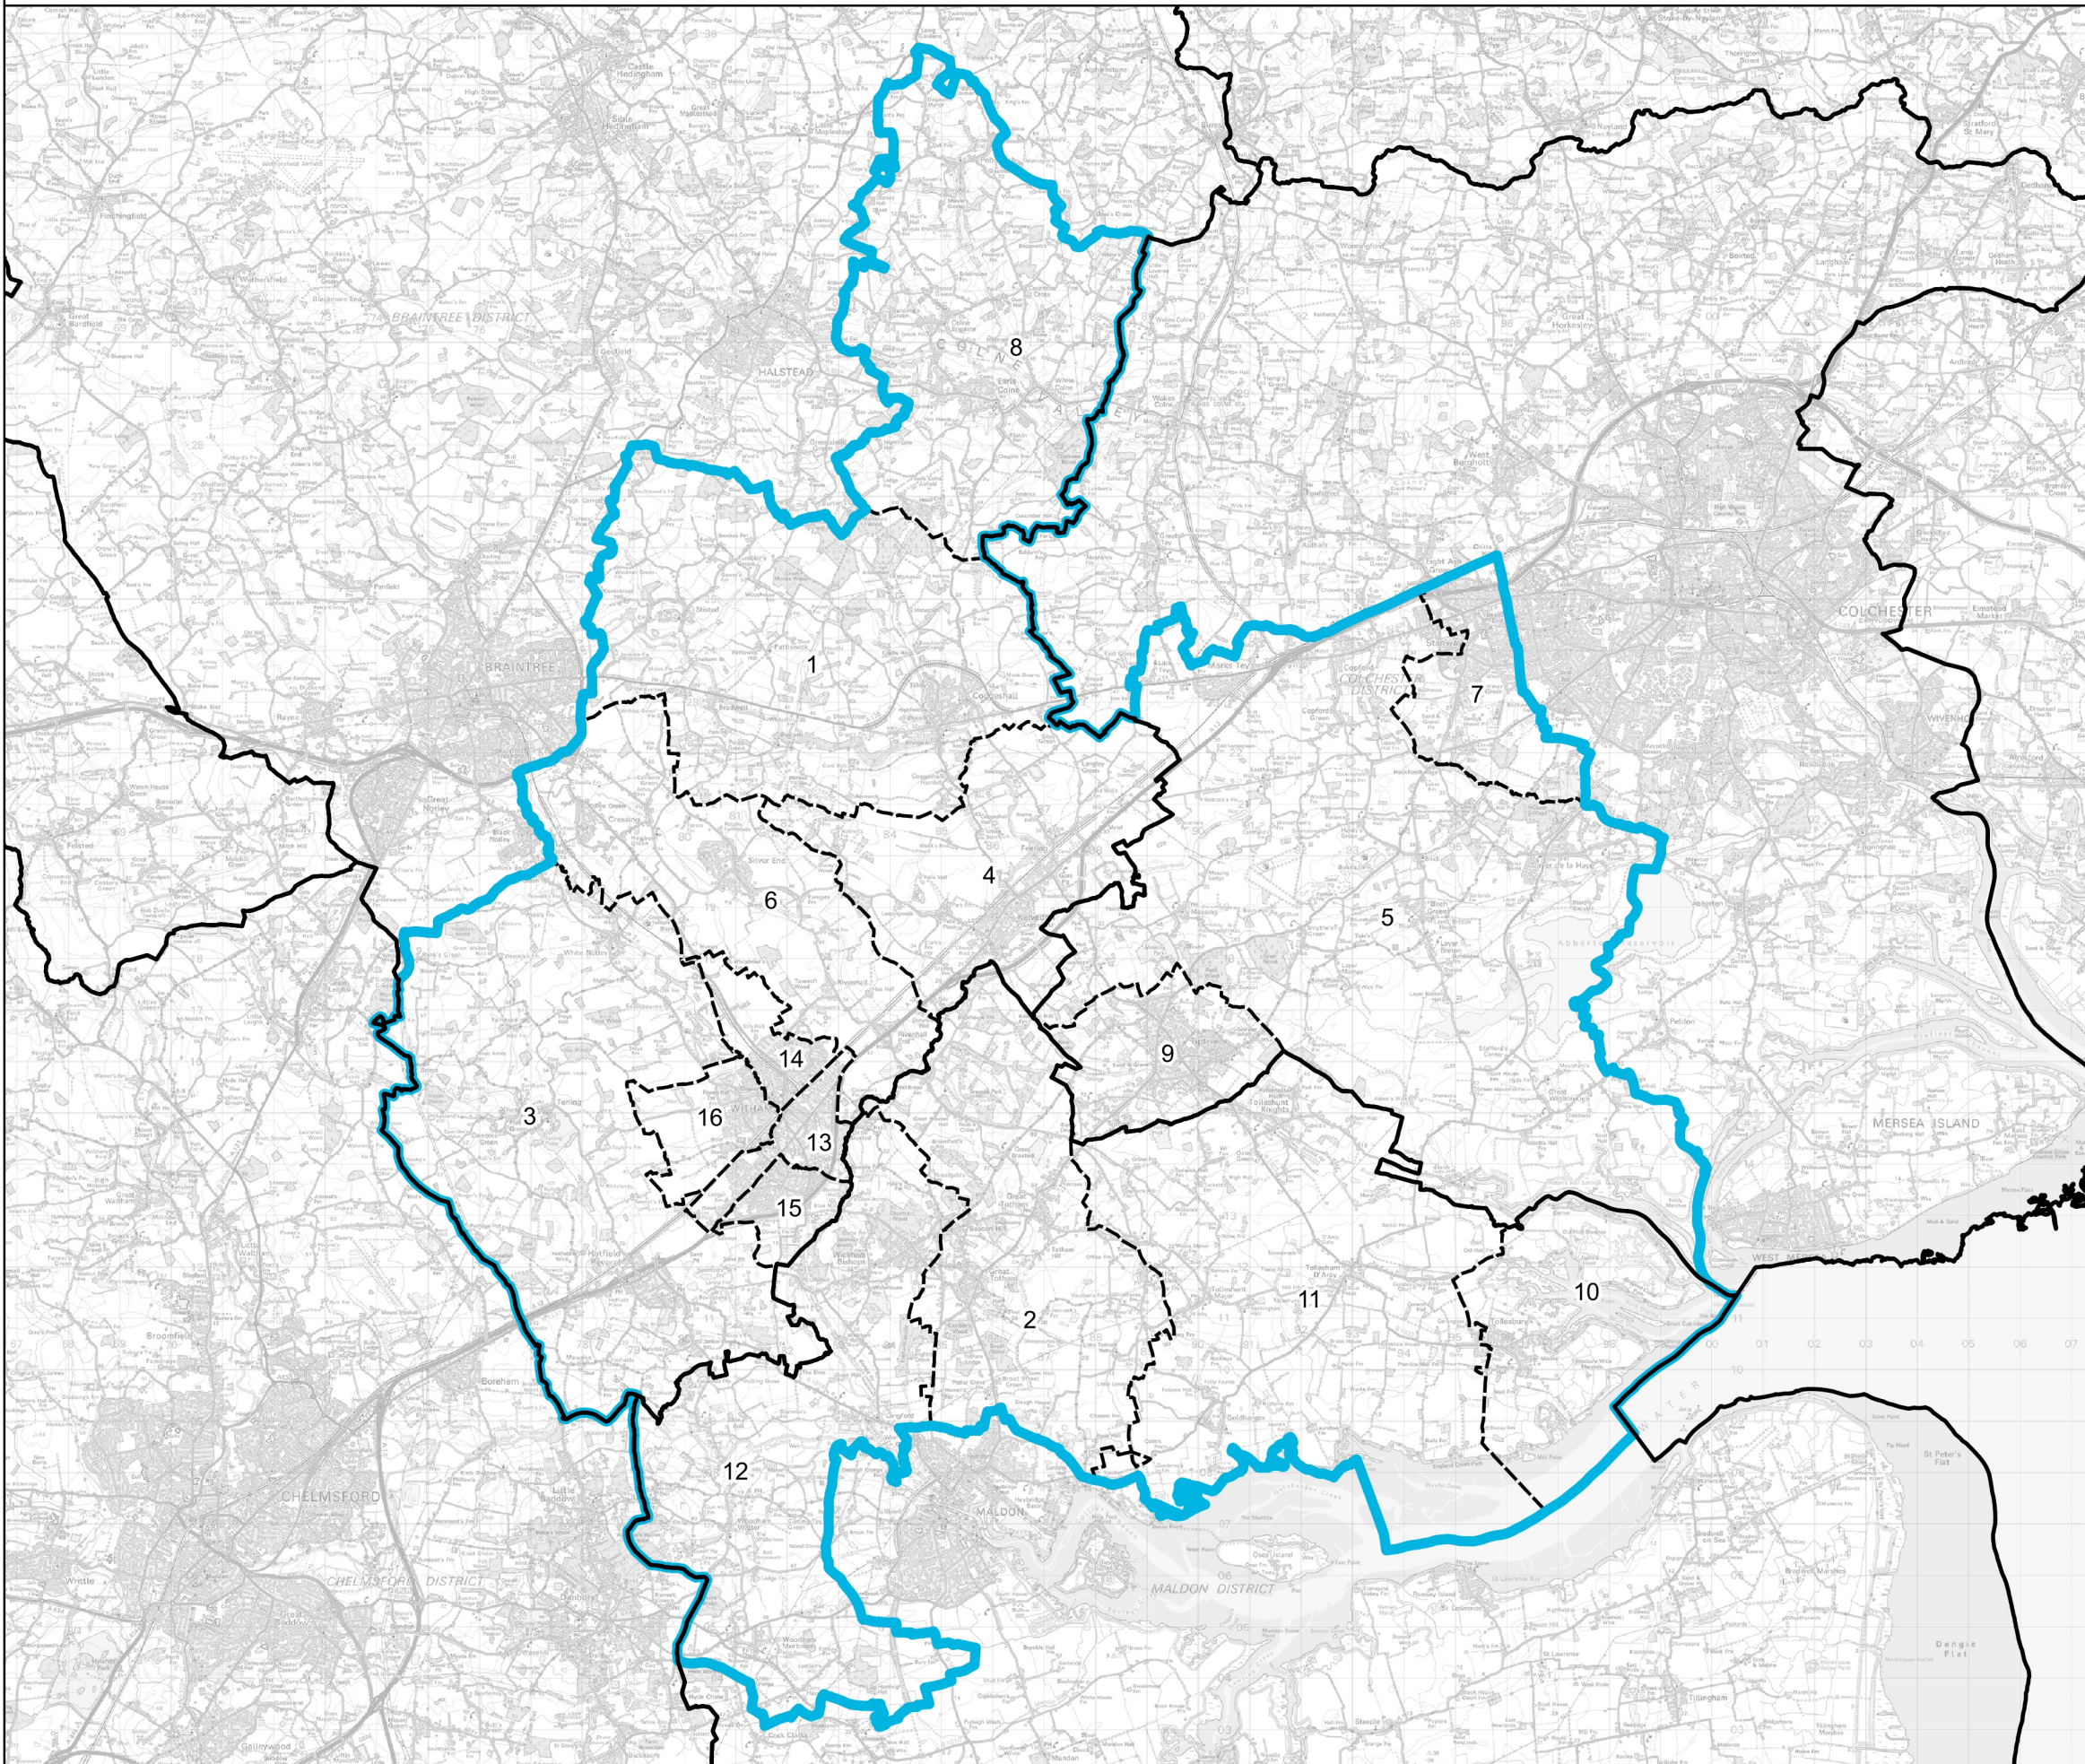

# Boundary Commission for England - Revised Proposals for the Eastern Region

Witham County Constituency - **Electorate 75,064**

## Wards:

- 1 Coggeshall
- 2 Great Totham
- 3 Hatfield Peverel & Terling
- 4 Kelvedon & Feering
- 5 Marks Tey & Layer
- 6 Silver End & Cressing
- 7 Stanway
- 8 The Colnes
- 9 Tiptree
- 10 Tollesbury
- 11 Tolleshunt D'arcy
- 12 Wickham Bishops and Woodham
- 13 Witham Central
- 14 Witham North
- 15 Witham South
- 16 Witham West

 Constituency  
 Local Authorities  
 Wards

0 1 2 km

© Crown copyright and database rights 2022 OS 100018289.  
You are permitted to use this data solely to enable you to respond to, or interact with, the organisation that provided you with the data. You are not permitted to copy, sub-licence, distribute or sell any of this data to third parties in any form. Third party rights to enforce the terms of this licence shall be reserved to OS.

Witham County Constituency