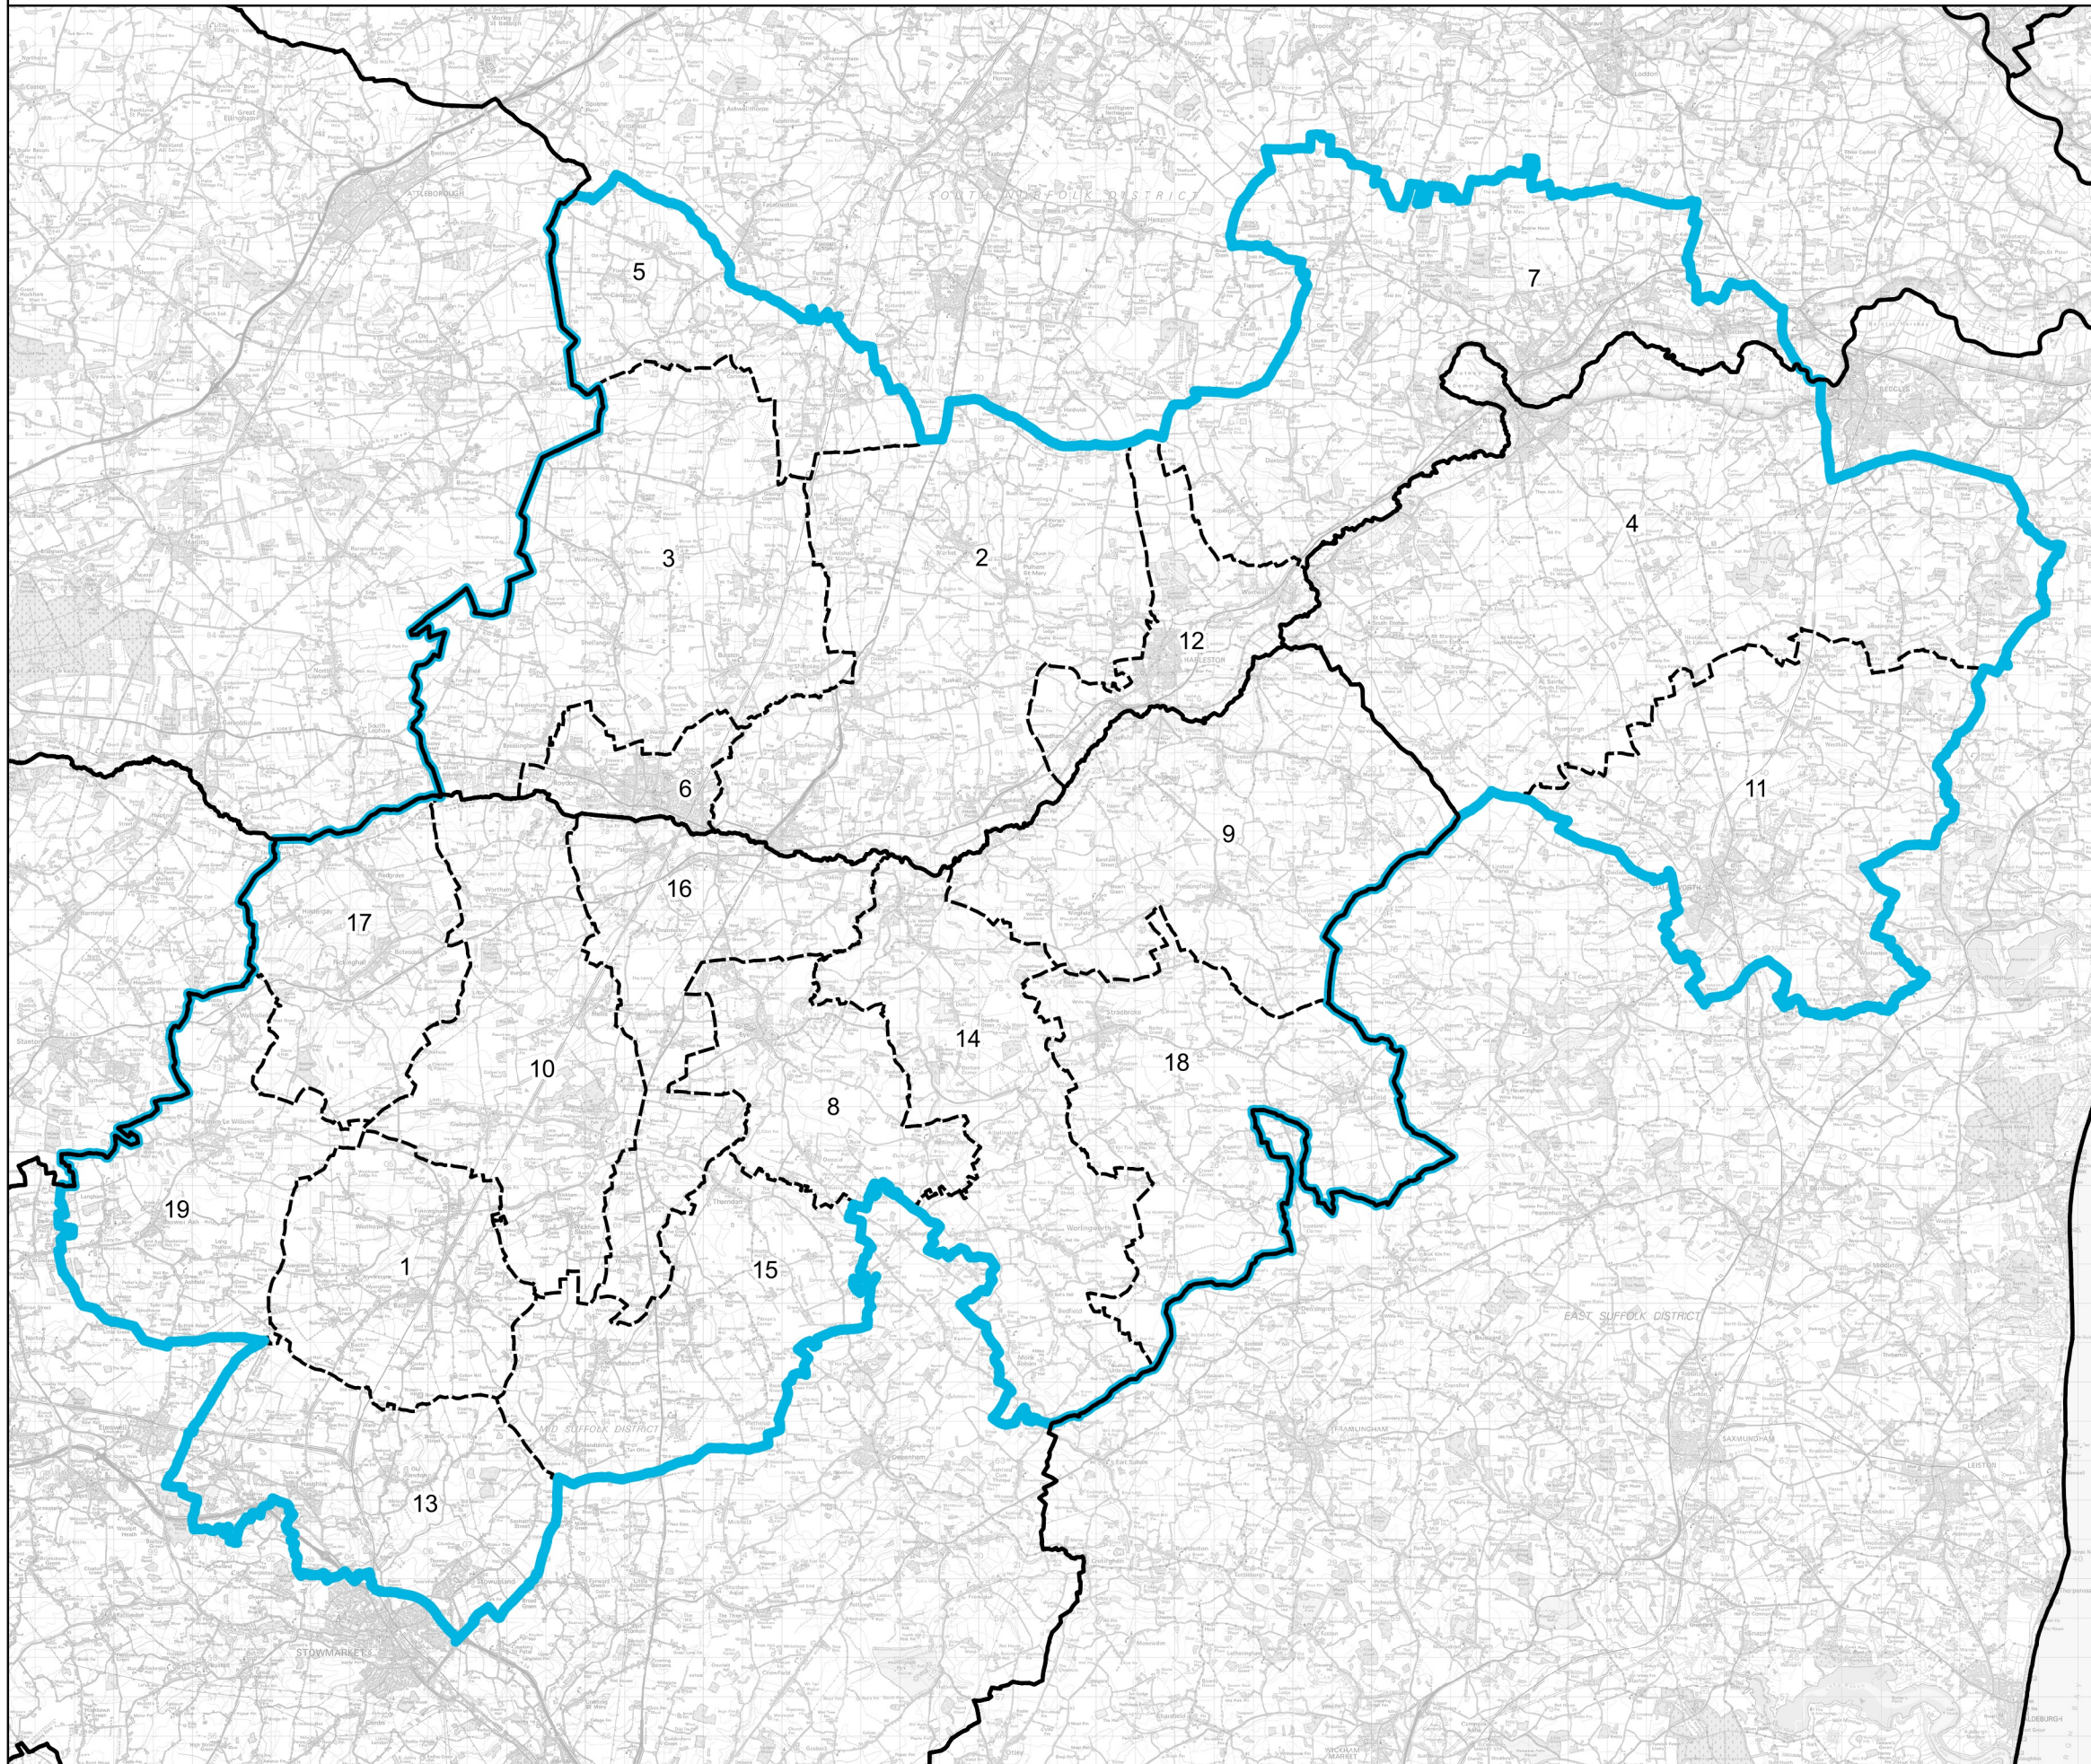

Boundary Commission for England - Revised Proposals for the Eastern Region

Waveney Valley County Constituency - Electorate 70,540

Wards:

- 1 Bacton
- 2 Beck Vale, Dickleburgh & Scole
- 3 Bressingham & Burston
- 4 Bungay & Wainford
- 5 Bunwell
- 6 Diss & Roydon
- 7 Ditchingham & Earsham
- 8 Eye
- 9 Fressingfield
- 10 Gislingham
- 11 Halesworth & Blything
- 12 Harleston
- 13 Haughley, Stowupland & Wetherden
- 14 Hoxne & Worlingworth
- 15 Mendlesham
- 16 Palgrave
- 17 Rickinghall
- 18 Stradbroke & Laxfield
- 19 Walsham-le-Willows

- Constituency
- Local Authorities
- Wards

© Crown copyright and database rights 2022 OS 100018289. You are permitted to use this data solely to enable you to respond to, or interact with, the organisation that provided you with the data. You are not permitted to copy, sub-licence, distribute or sell any of this data to third parties in any form. Third party rights to enforce the terms of this licence shall be reserved to OS.

Waveney Valley County Constituency