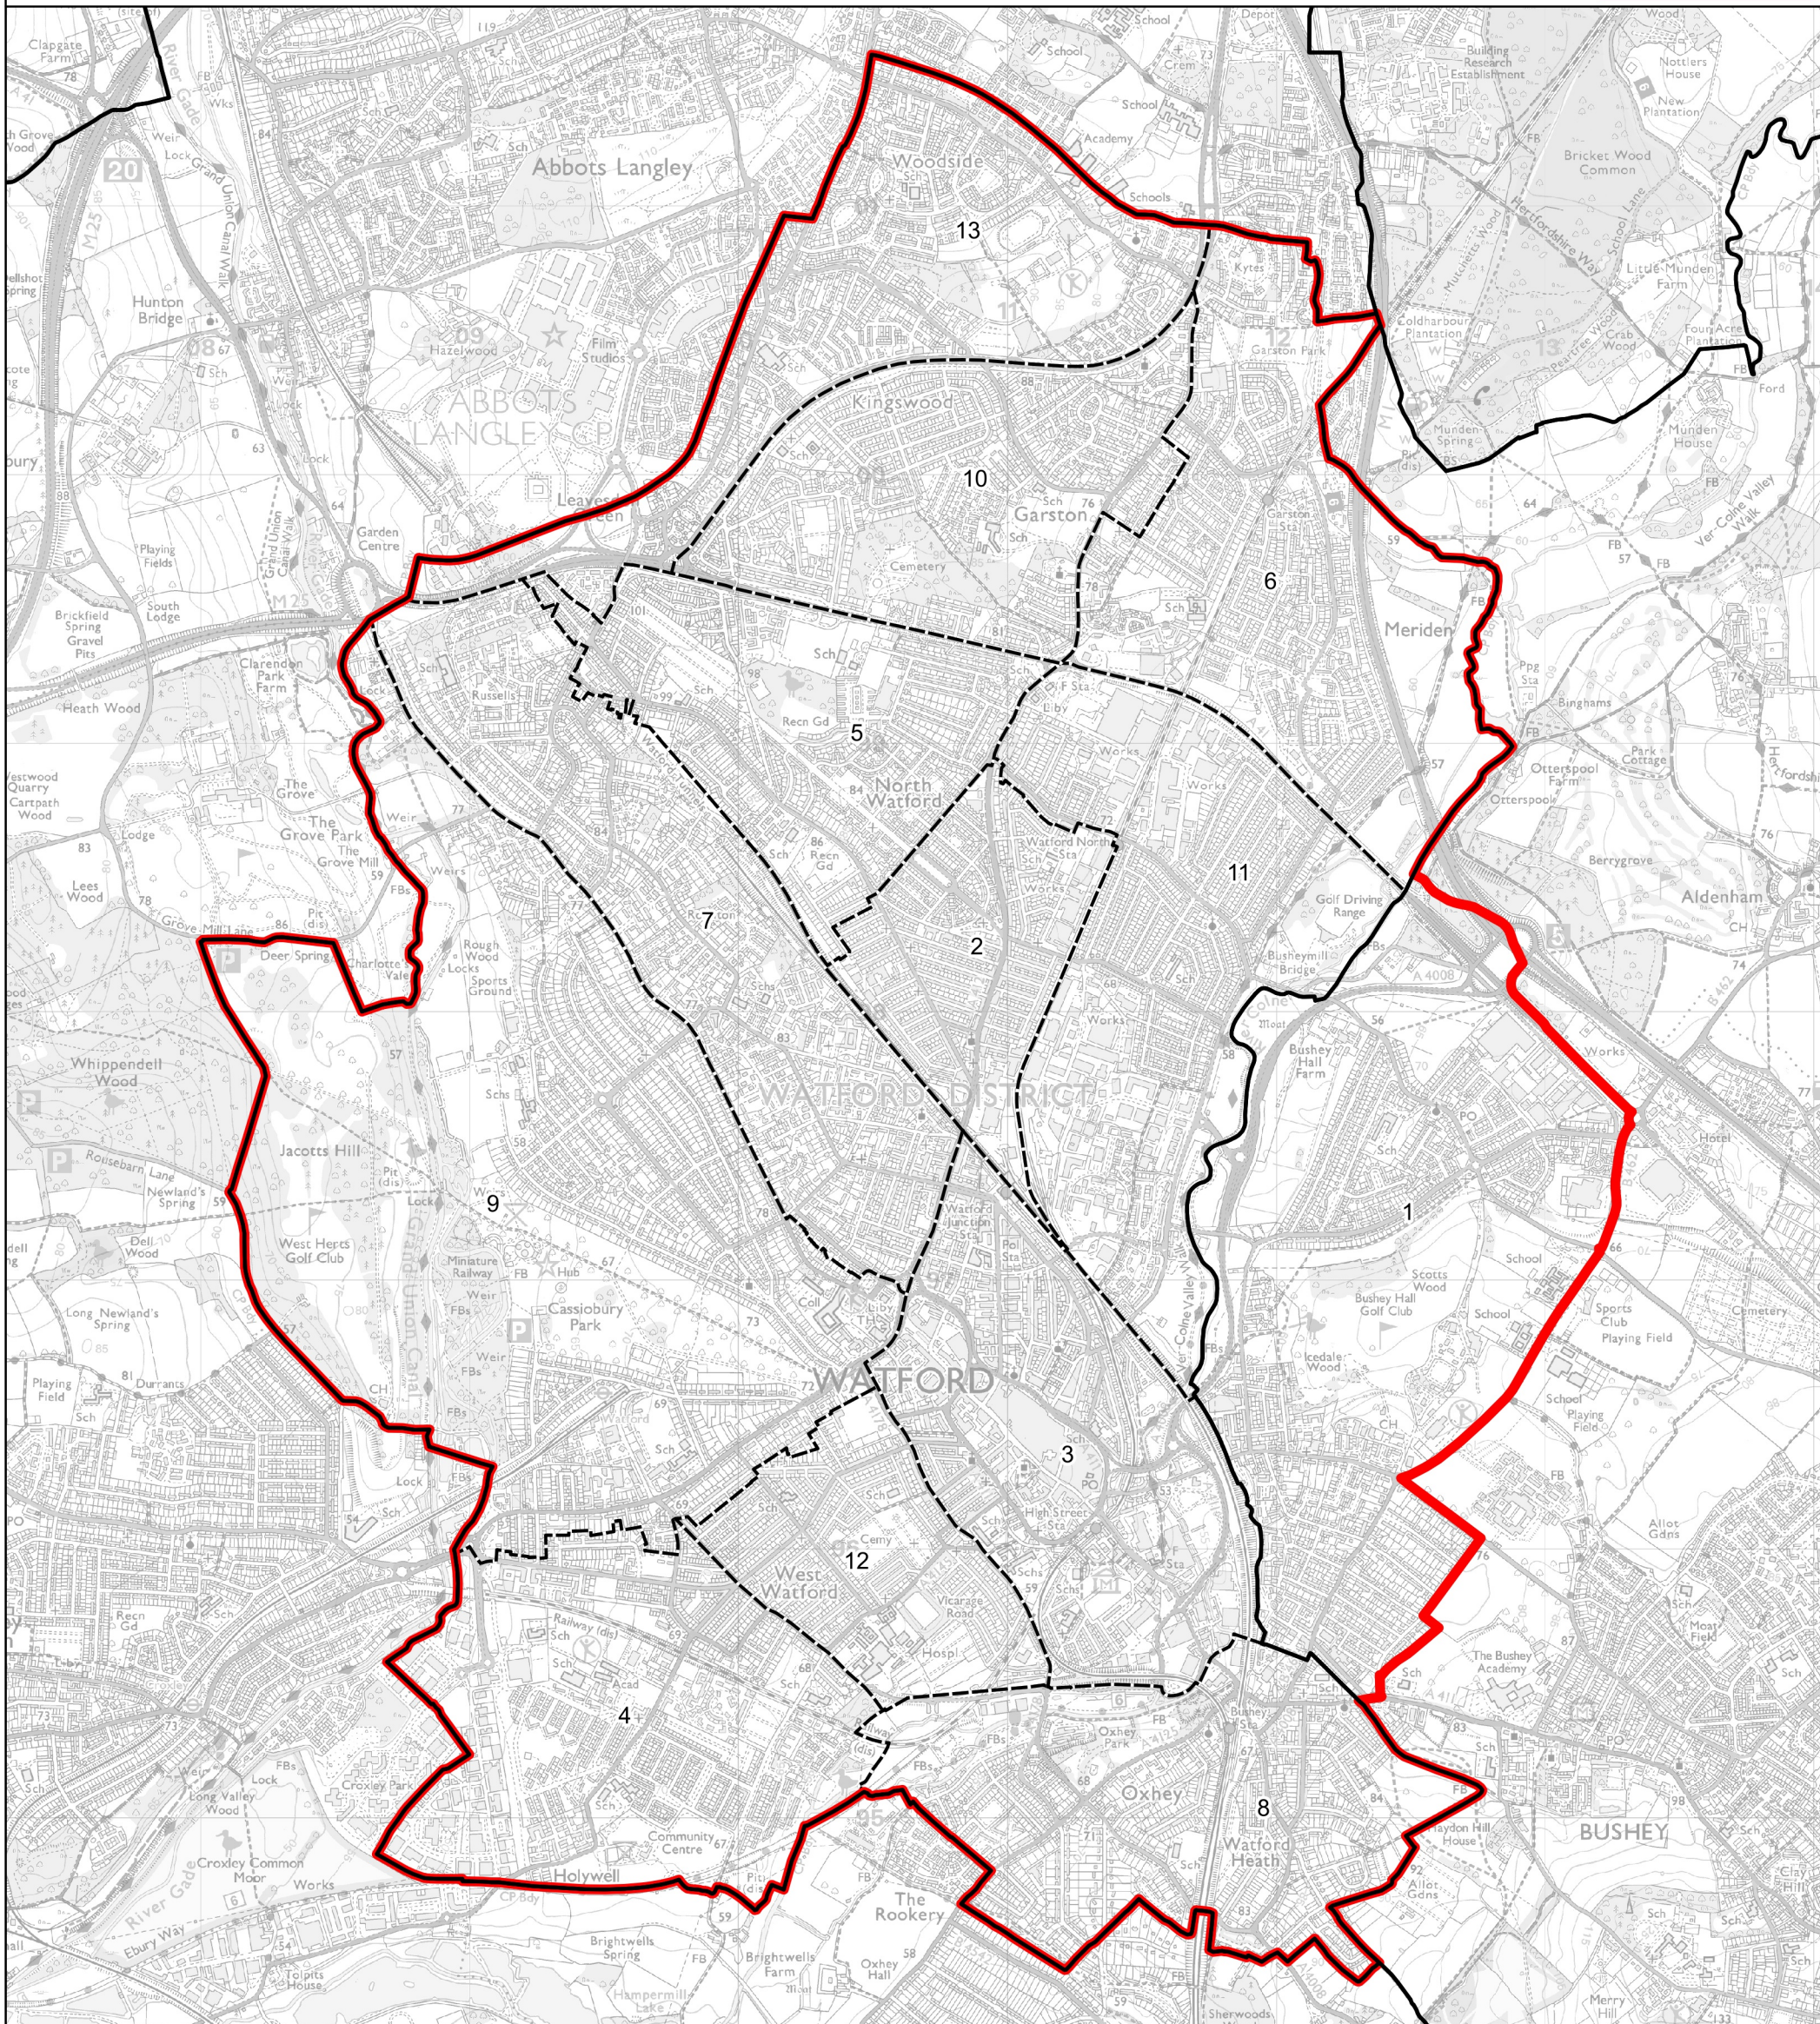

Boundary Commission for England - Revised Proposals for the Eastern Region

Watford Borough Constituency - Electorate 70,576

Wards:

- | | |
|----------------|----------------|
| 1 Bushey North | 8 Oxhey |
| 2 Callowland | 9 Park |
| 3 Central | 10 Stanborough |
| 4 Holywell | 11 Tudor |
| 5 Leggatts | 12 Vicarage |
| 6 Meriden | 13 Woodside |
| 7 Nascot | |