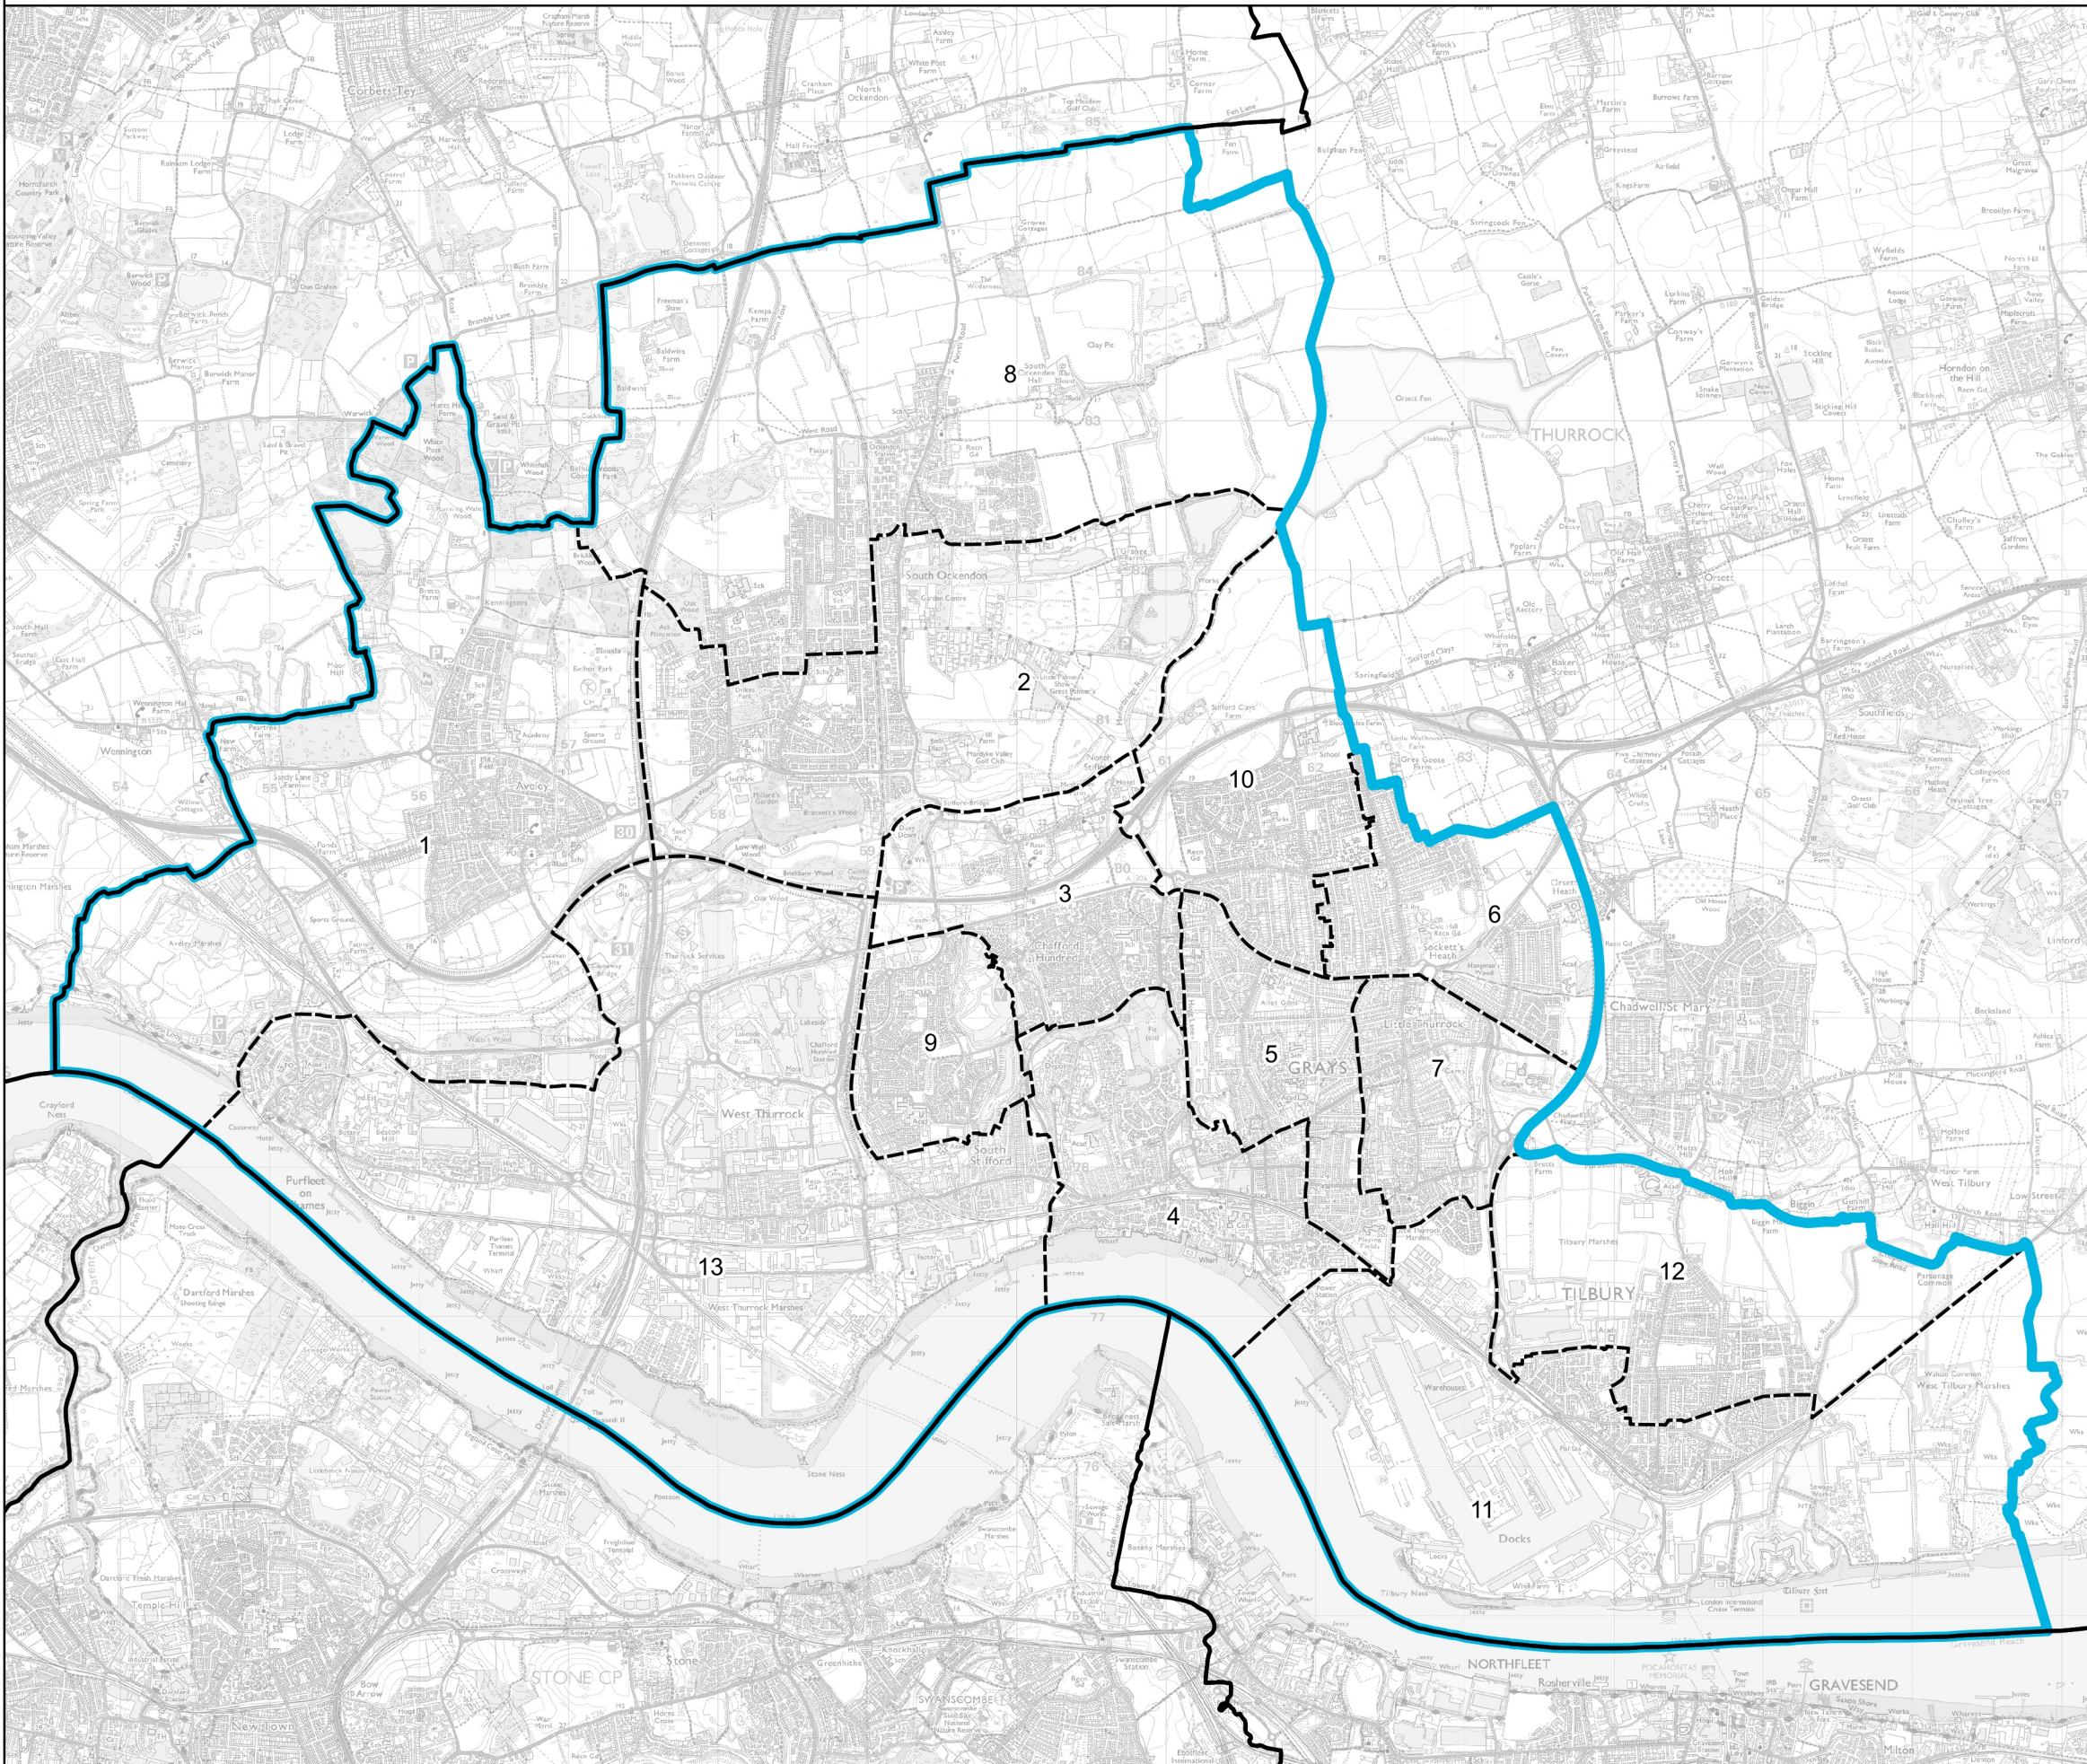

Boundary Commission for England - Revised Proposals for the Eastern Region

Thurrock Borough Constituency - **Electorate 73,347**

Wards:

- 1 Aveley and Uplands
- 2 Belhus
- 3 Chafford and North Stifford
- 4 Grays Riverside
- 5 Grays Thurrock
- 6 Little Thurrock Blackshots
- 7 Little Thurrock Rectory
- 8 Ockendon
- 9 South Chafford
- 10 Stifford Clays
- 11 Tilbury Riverside and Thurrock Park
- 12 Tilbury St. Chads
- 13 West Thurrock and South Stifford

 Constituency
 Local Authorities
 Wards

0 0.6 1.2 km

© Crown copyright and database rights 2022 OS 100018289. You are permitted to use this data solely to enable you to respond to, or interact with, the organisation that provided you with the data. You are not permitted to copy, sub-licence, distribute or sell any of this data to third parties in any form. Third party rights to enforce the terms of this licence shall be reserved to OS.