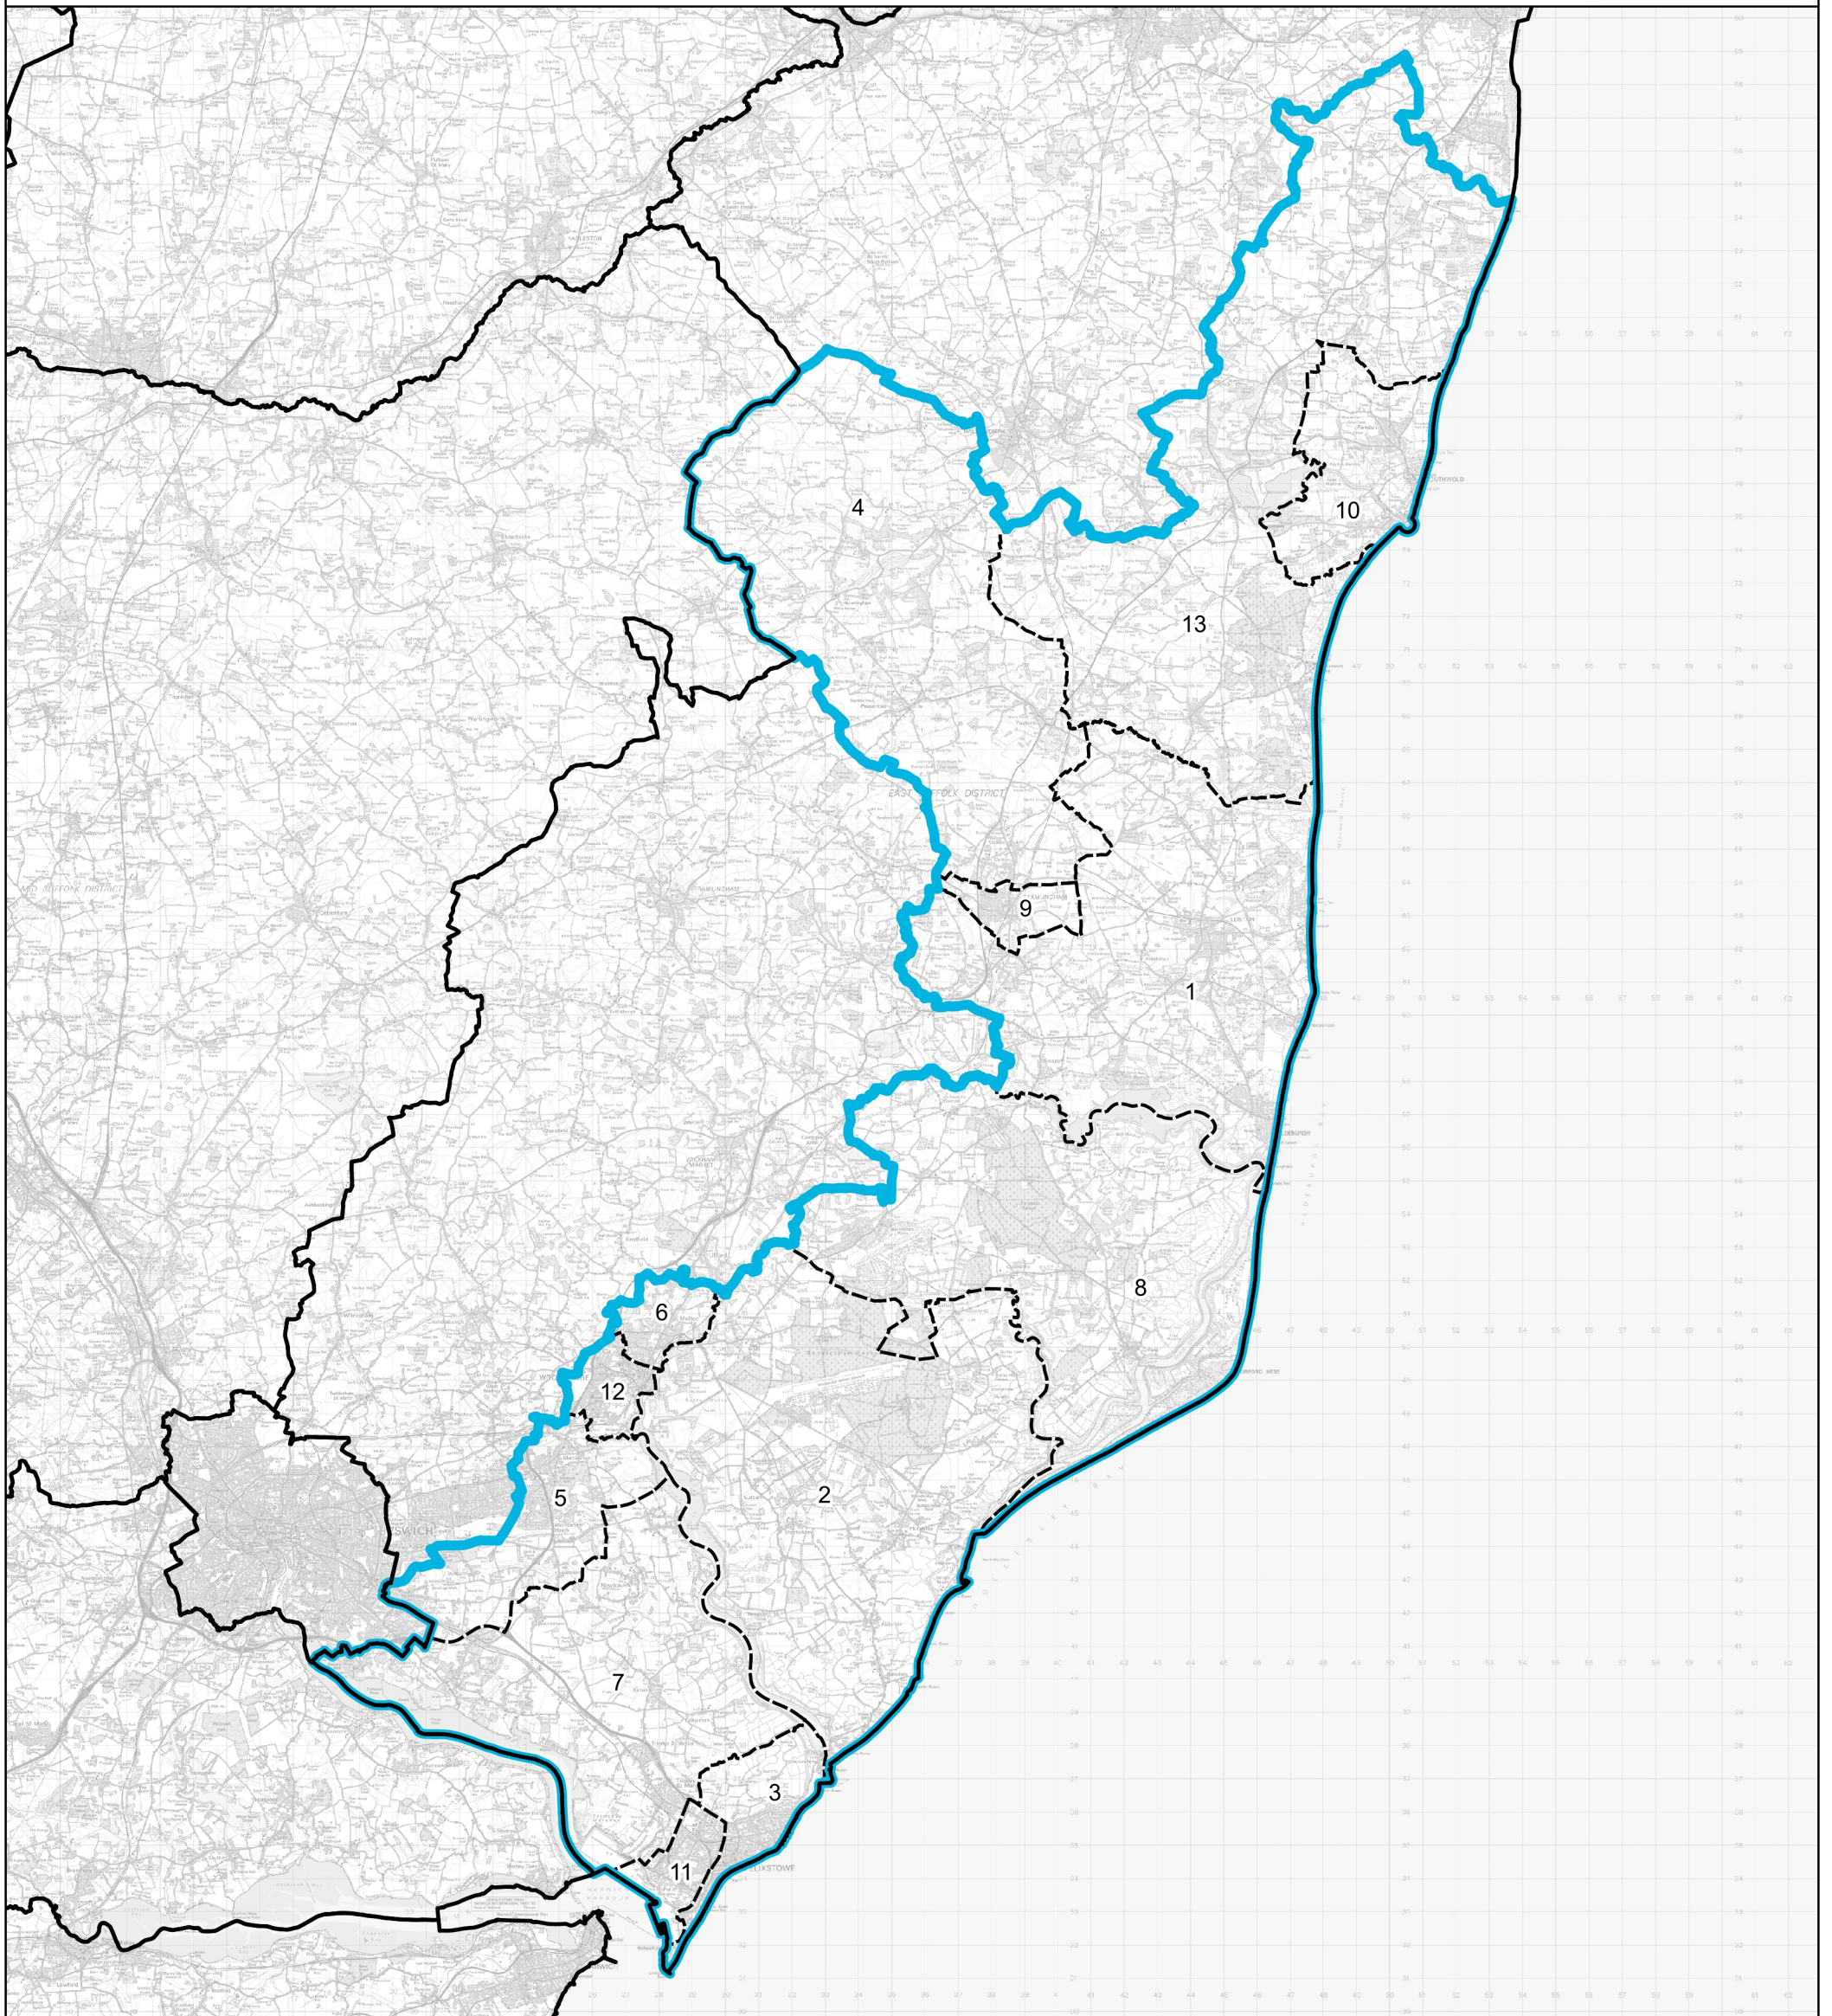

# Boundary Commission for England - Revised Proposals for the Eastern Region

Suffolk Coastal County Constituency - **Electorate 72,663**

**Wards:**

- |                            |                       |                                   |
|----------------------------|-----------------------|-----------------------------------|
| 1 Aldeburgh & Leiston      | 7 Orwell & Villages   | 13 Wrentham, Wangford & Westleton |
| 2 Deben                    | 8 Rendlesham & Orford |                                   |
| 3 Eastern Felixstowe       | 9 Saxmundham          |                                   |
| 4 Kelsale & Yoxford        | 10 Southwold          |                                   |
| 5 Martlesham & Purdis Farm | 11 Western Felixstowe |                                   |
| 6 Melton                   | 12 Woodbridge         |                                   |

- Constituency
- Local Authorities
- Wards

© Crown copyright and database rights 2022 OS 100018289. You are permitted to use this data solely to enable you to respond to, or interact with, the organisation that provided you with the data. You are not permitted to copy, sub-licence, distribute or sell any of this data to third parties in any form. Third party rights to enforce the terms of this licence shall be reserved to OS.

## Suffolk Coastal County Constituency