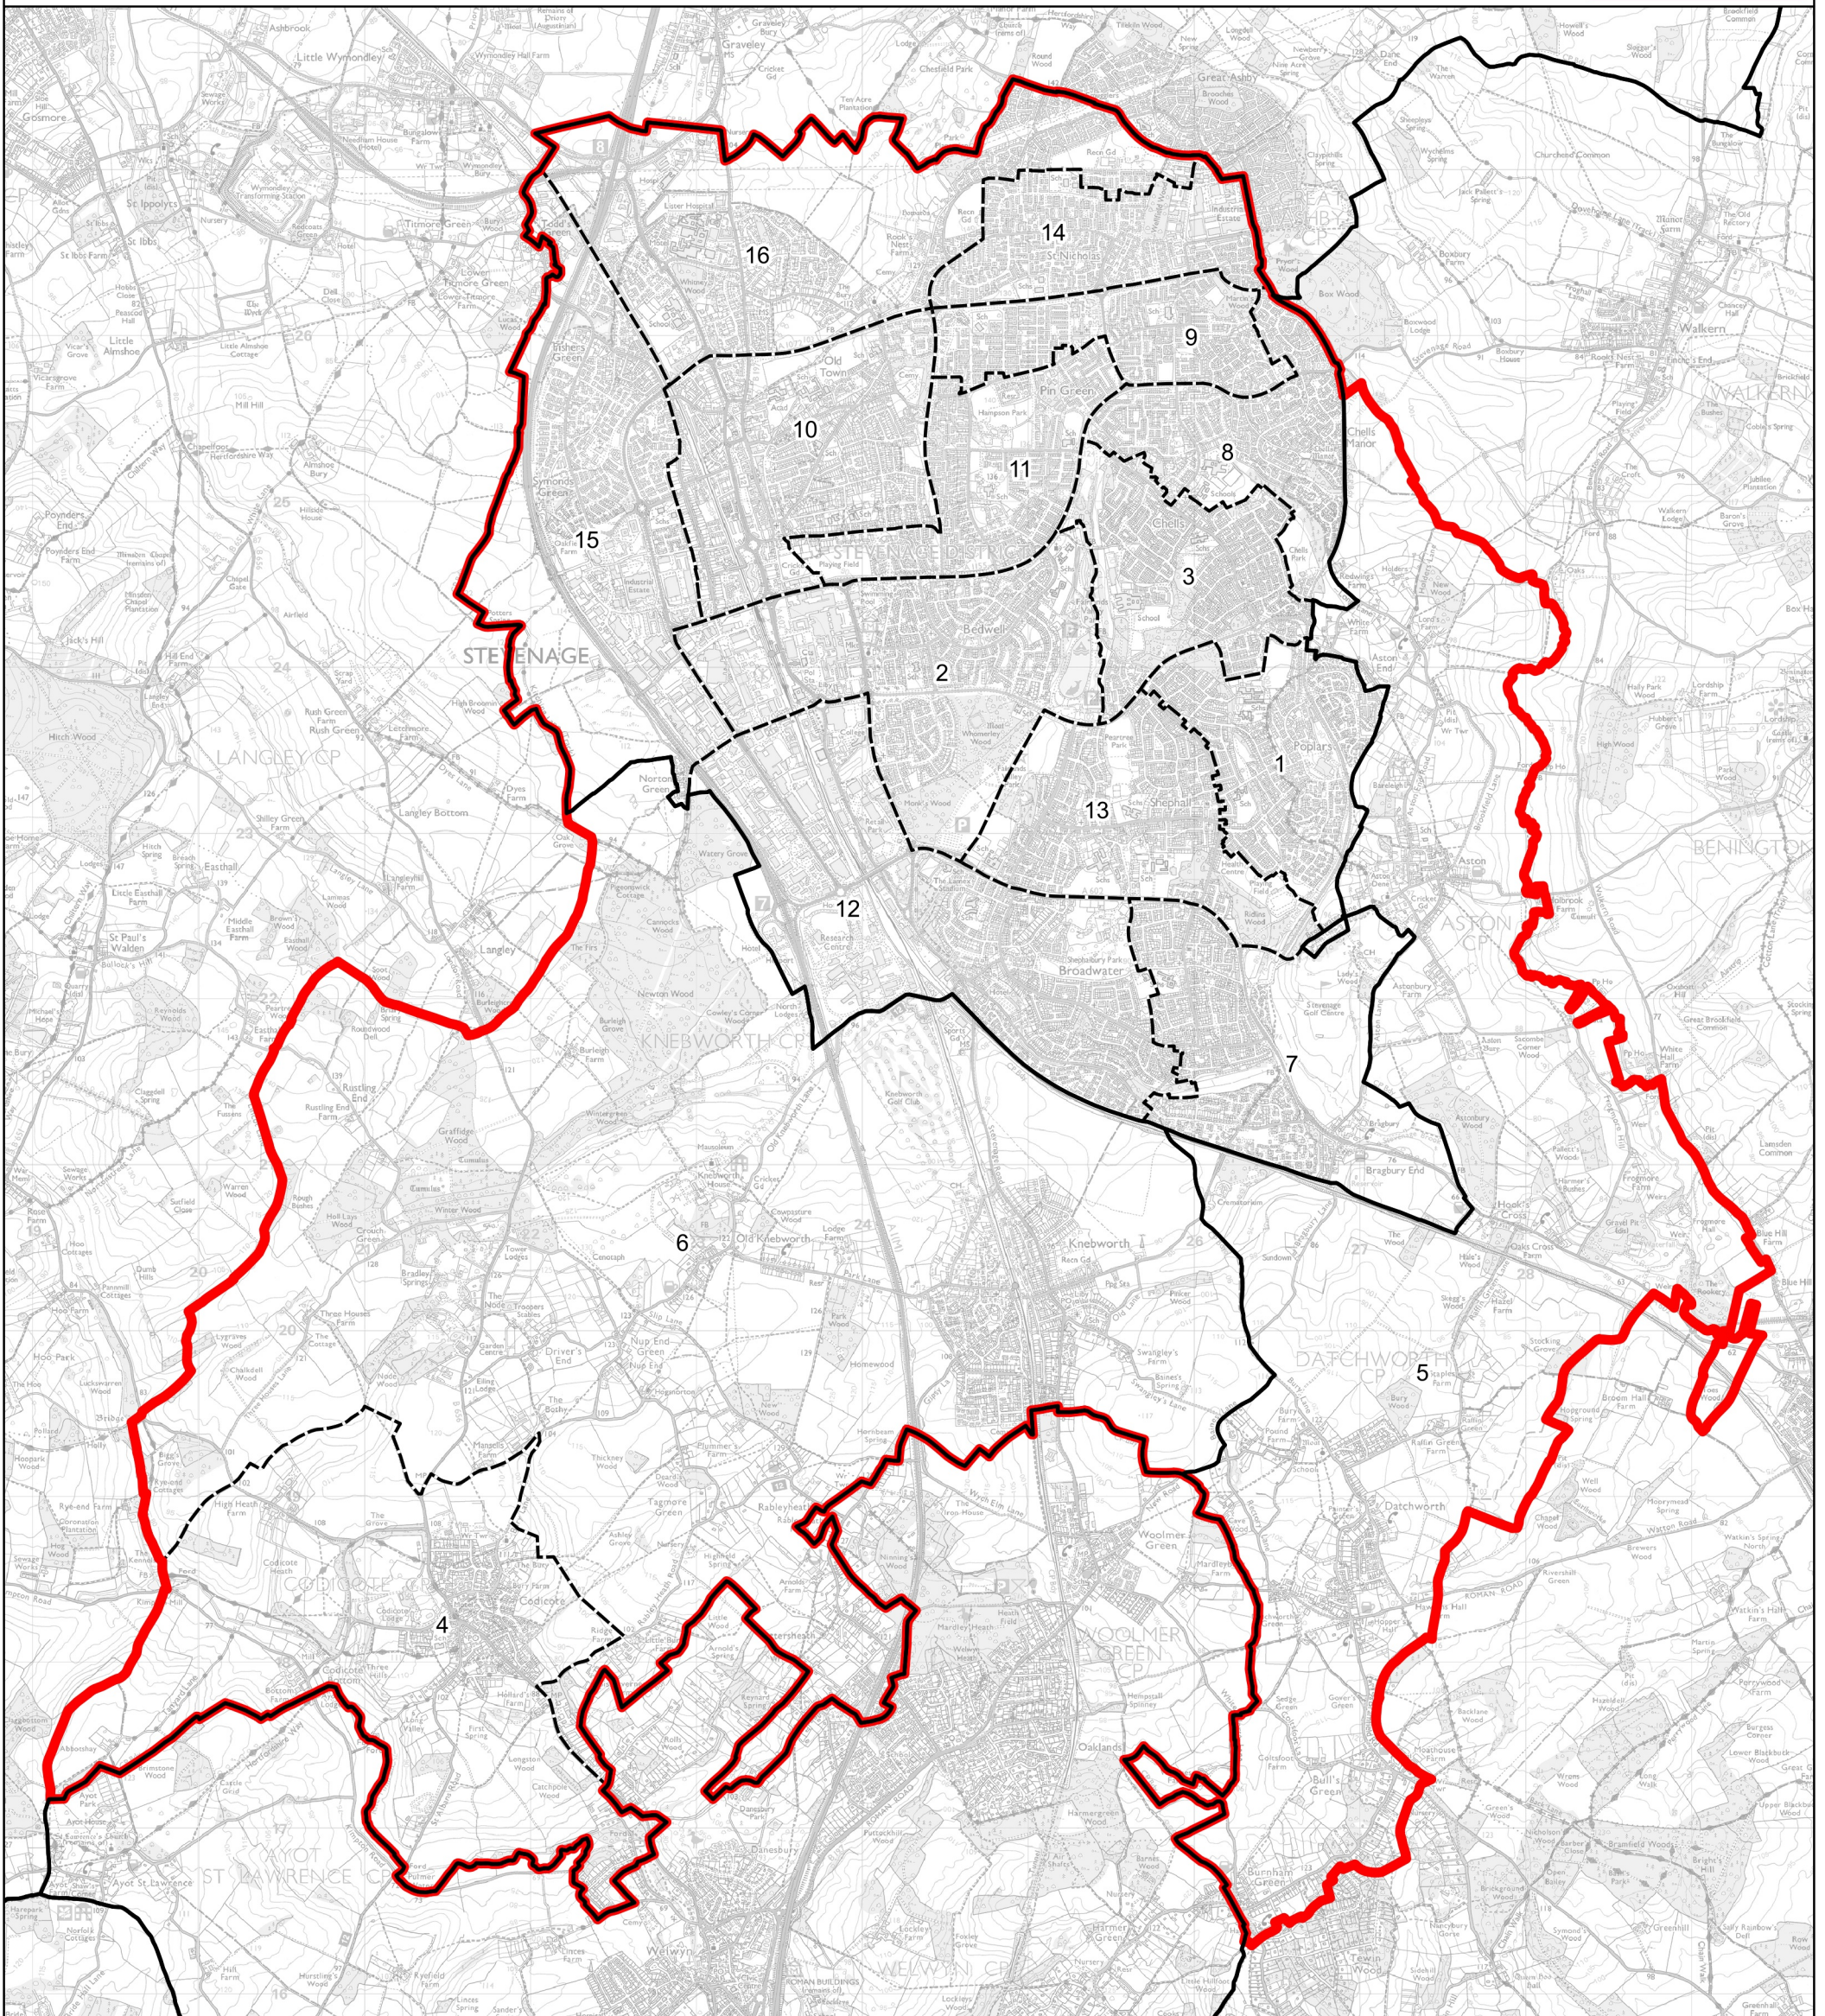

Boundary Commission for England - Revised Proposals for the Eastern Region

Stevenage County Constituency - Electorate 70,370

Wards:

- | | | |
|----------------------|-----------------|------------------|
| 1 Bandle Hill | 8 Manor | 15 Symonds Green |
| 2 Bedwell | 9 Martins Wood | 16 Woodfield |
| 3 Chells | 10 Old Town | |
| 4 Codicote | 11 Pin Green | |
| 5 Datchworth & Aston | 12 Roebuck | |
| 6 Knebworth | 13 Shephall | |
| 7 Longmeadow | 14 St. Nicholas | |

- Constituency
- Local Authorities
- Wards

© Crown copyright and database rights 2022 OS 100018289. You are permitted to use this data solely to enable you to respond to, or interact with, the organisation that provided you with the data. You are not permitted to copy, sub-licence, distribute or sell any of this data to third parties in any form. Third party rights to enforce the terms of this licence shall be reserved to OS.

Stevenage County Constituency