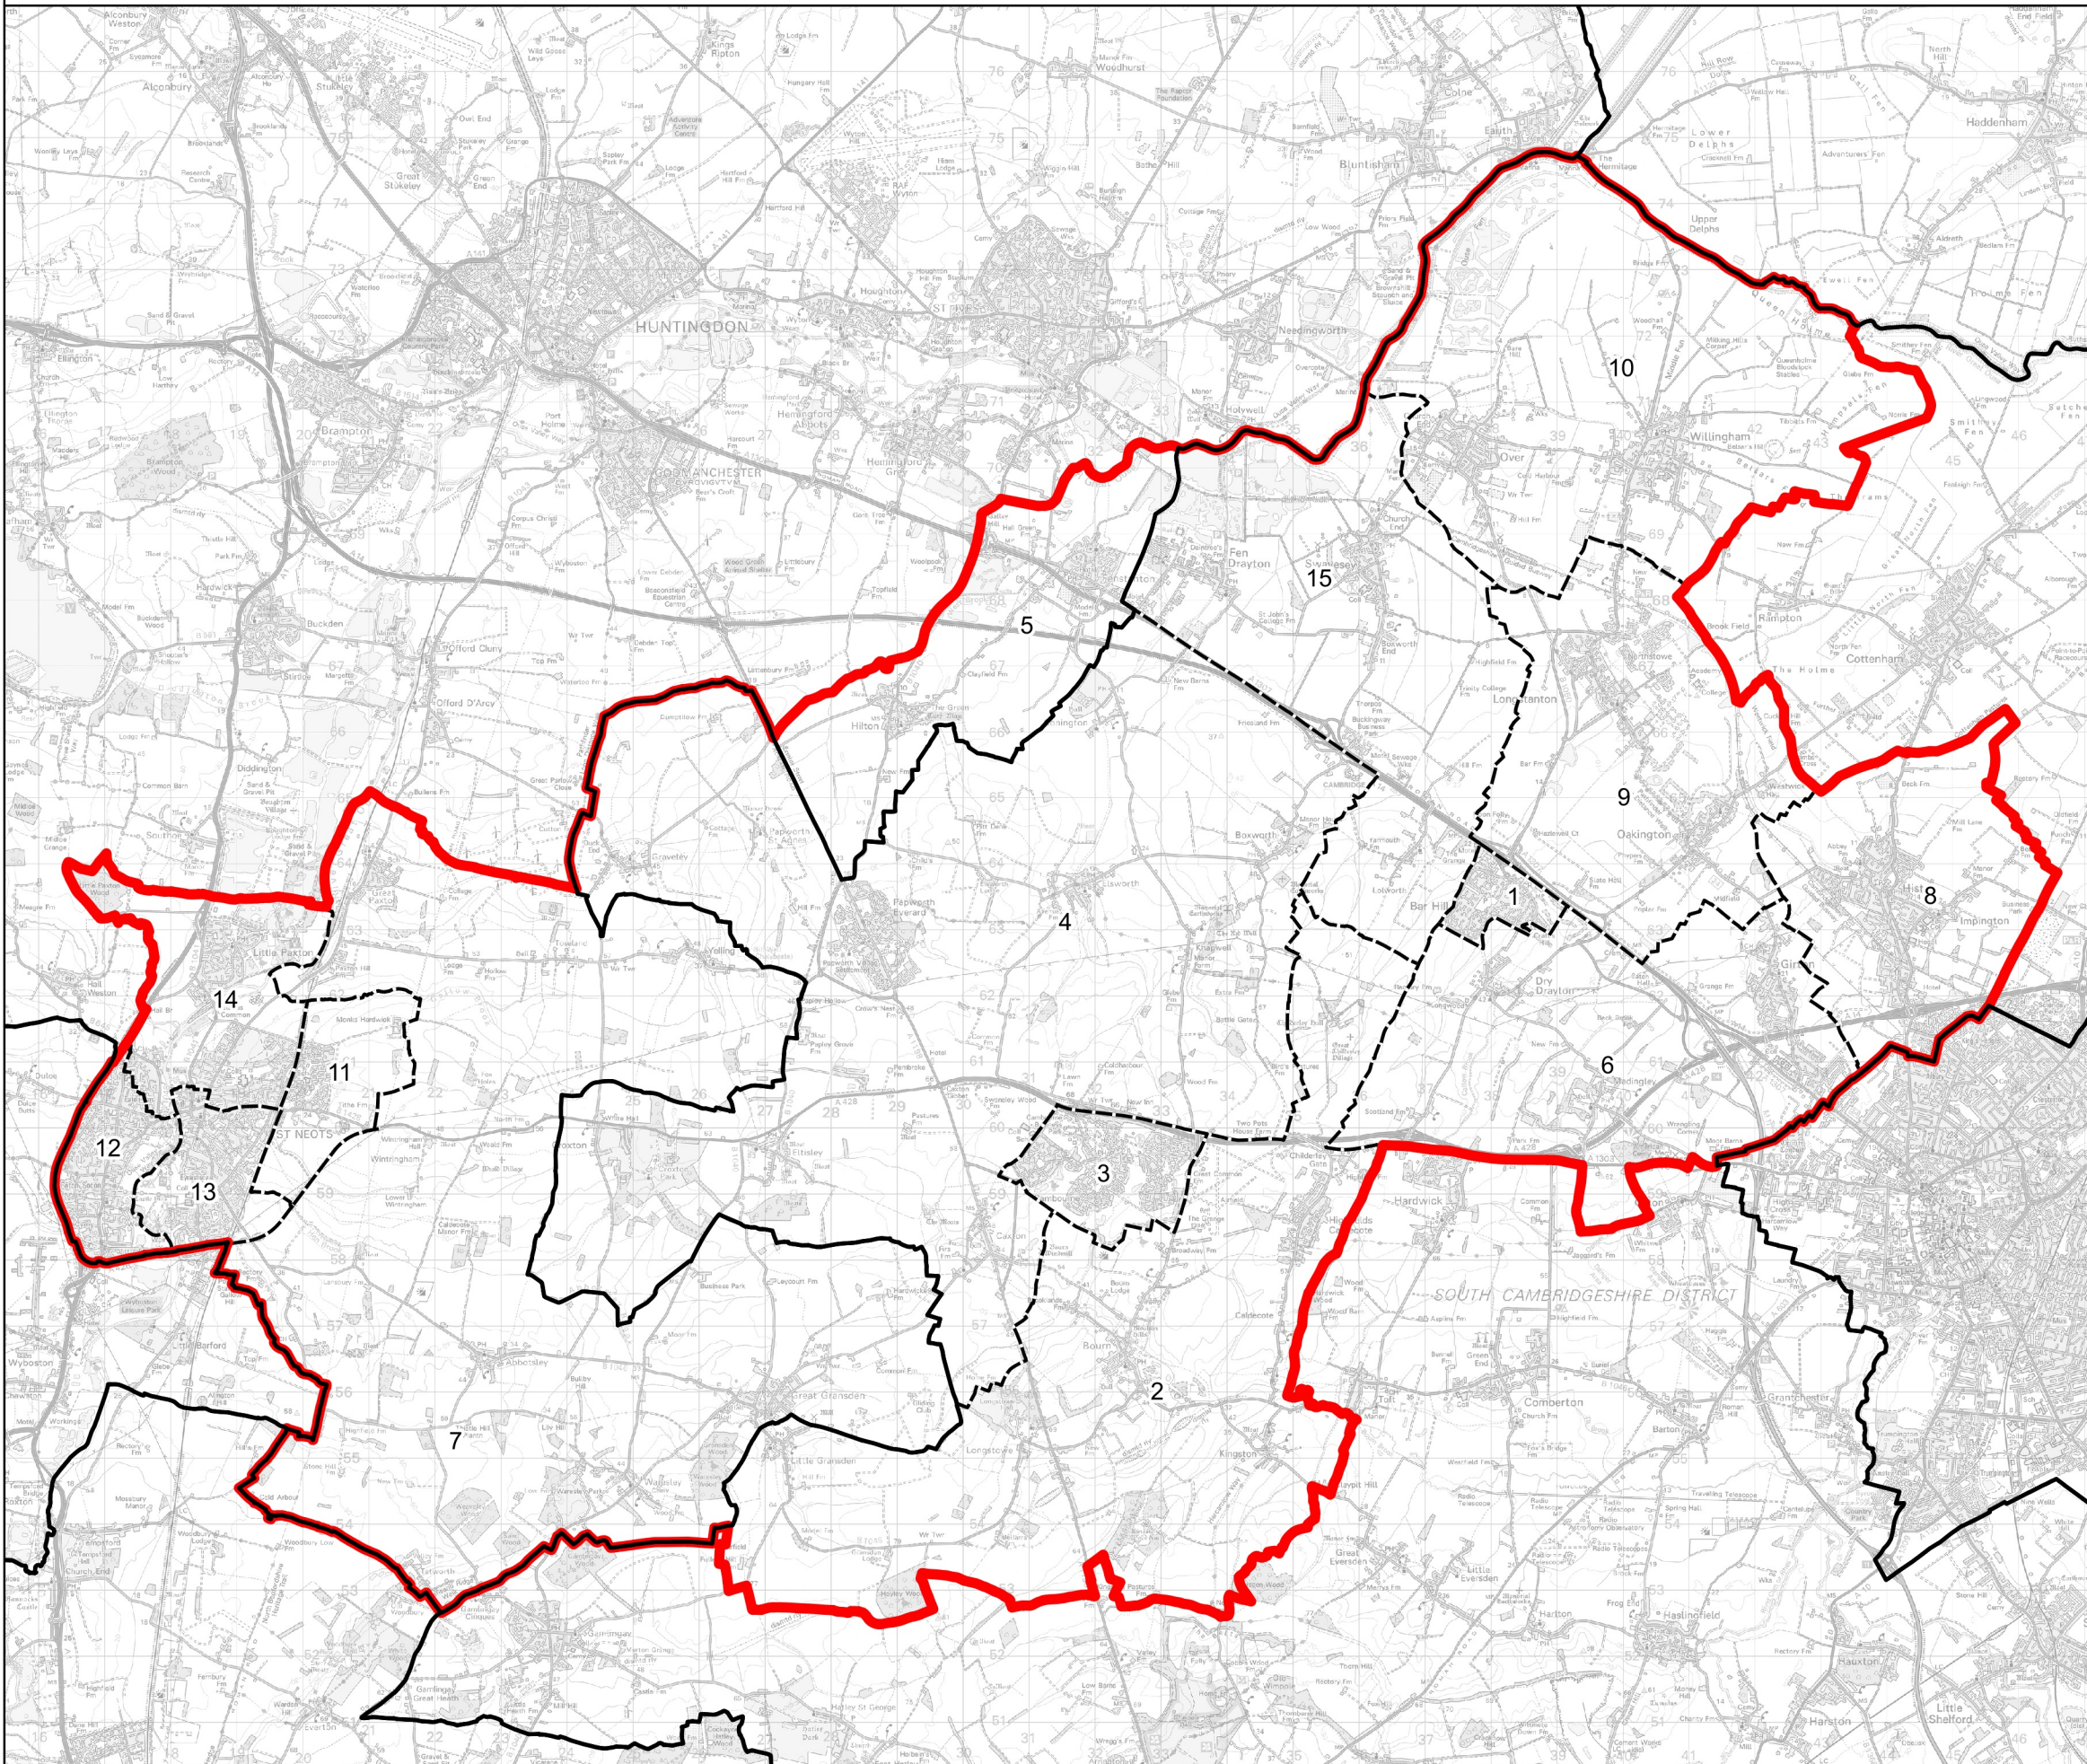

Boundary Commission for England - Revised Proposals for the Eastern Region

St Neots and Mid Cambridgeshire County Constituency - Electorate 74,699

Wards:

- 1 Bar Hill
- 2 Caldecote
- 3 Cambourne
- 4 Caxton & Papworth
- 5 Fenstanton
- 6 Girton
- 7 Great Paxton
- 8 Histon & Impington
- 9 Longstanton
- 10 Over & Willingham
- 11 St. Neots East
- 12 St. Neots Eatons
- 13 St. Neots Eynesbury
- 14 St. Neots Priory Park & Little Paxton
- 15 Swavesey