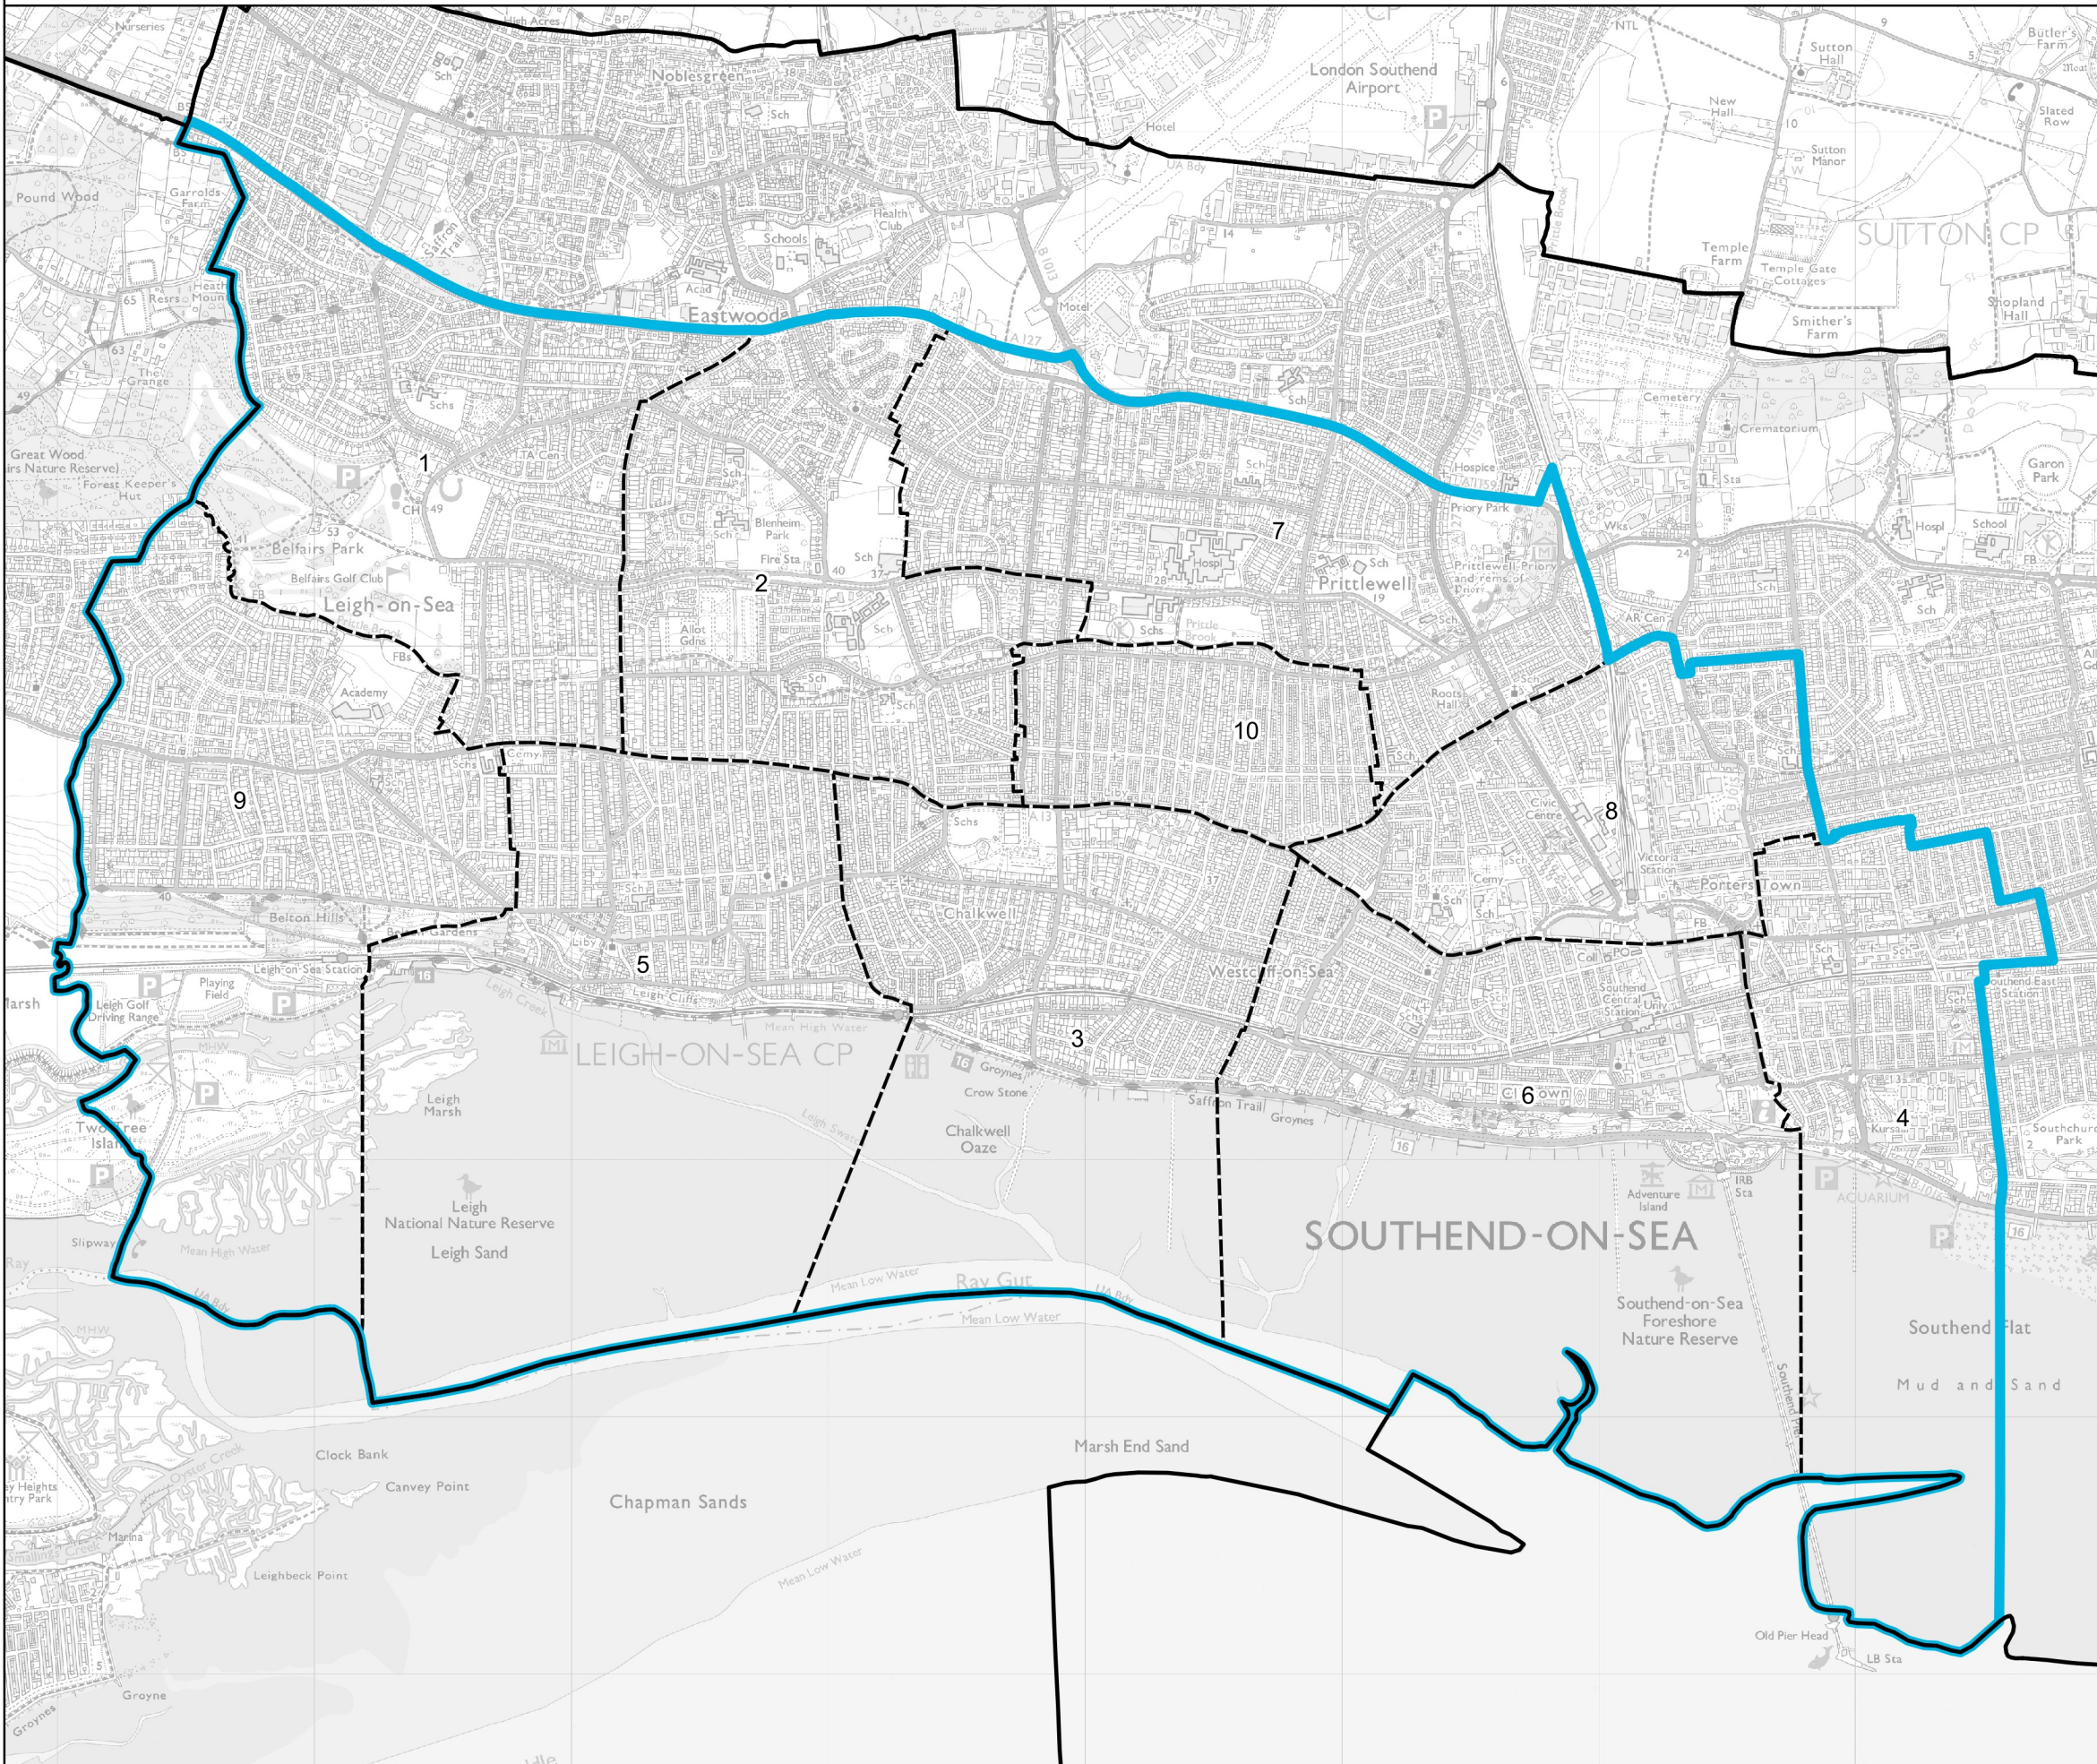

Boundary Commission for England - Revised Proposals for the Eastern Region

Southend Central and Leigh Borough Constituency - Electorate 76,637

Wards:

- 1 Belfairs
- 2 Blenheim Park
- 3 Chalkwell
- 4 Kursaal
- 5 Leigh
- 6 Milton
- 7 Prittlewell
- 8 Victoria
- 9 West Leigh
- 10 Westborough

- Constituency
- Local Authorities
- Wards

0 0.3 0.6 km

N

© Crown copyright and database rights 2022 OS 100018289. You are permitted to use this data solely to enable you to respond to, or interact with, the organisation that provided you with the data. You are not permitted to copy, sub-licence, distribute or sell any of this data to third parties in any form. Third party rights to enforce the terms of this licence shall be reserved to OS.

Southend Central and Leigh Borough Constituency