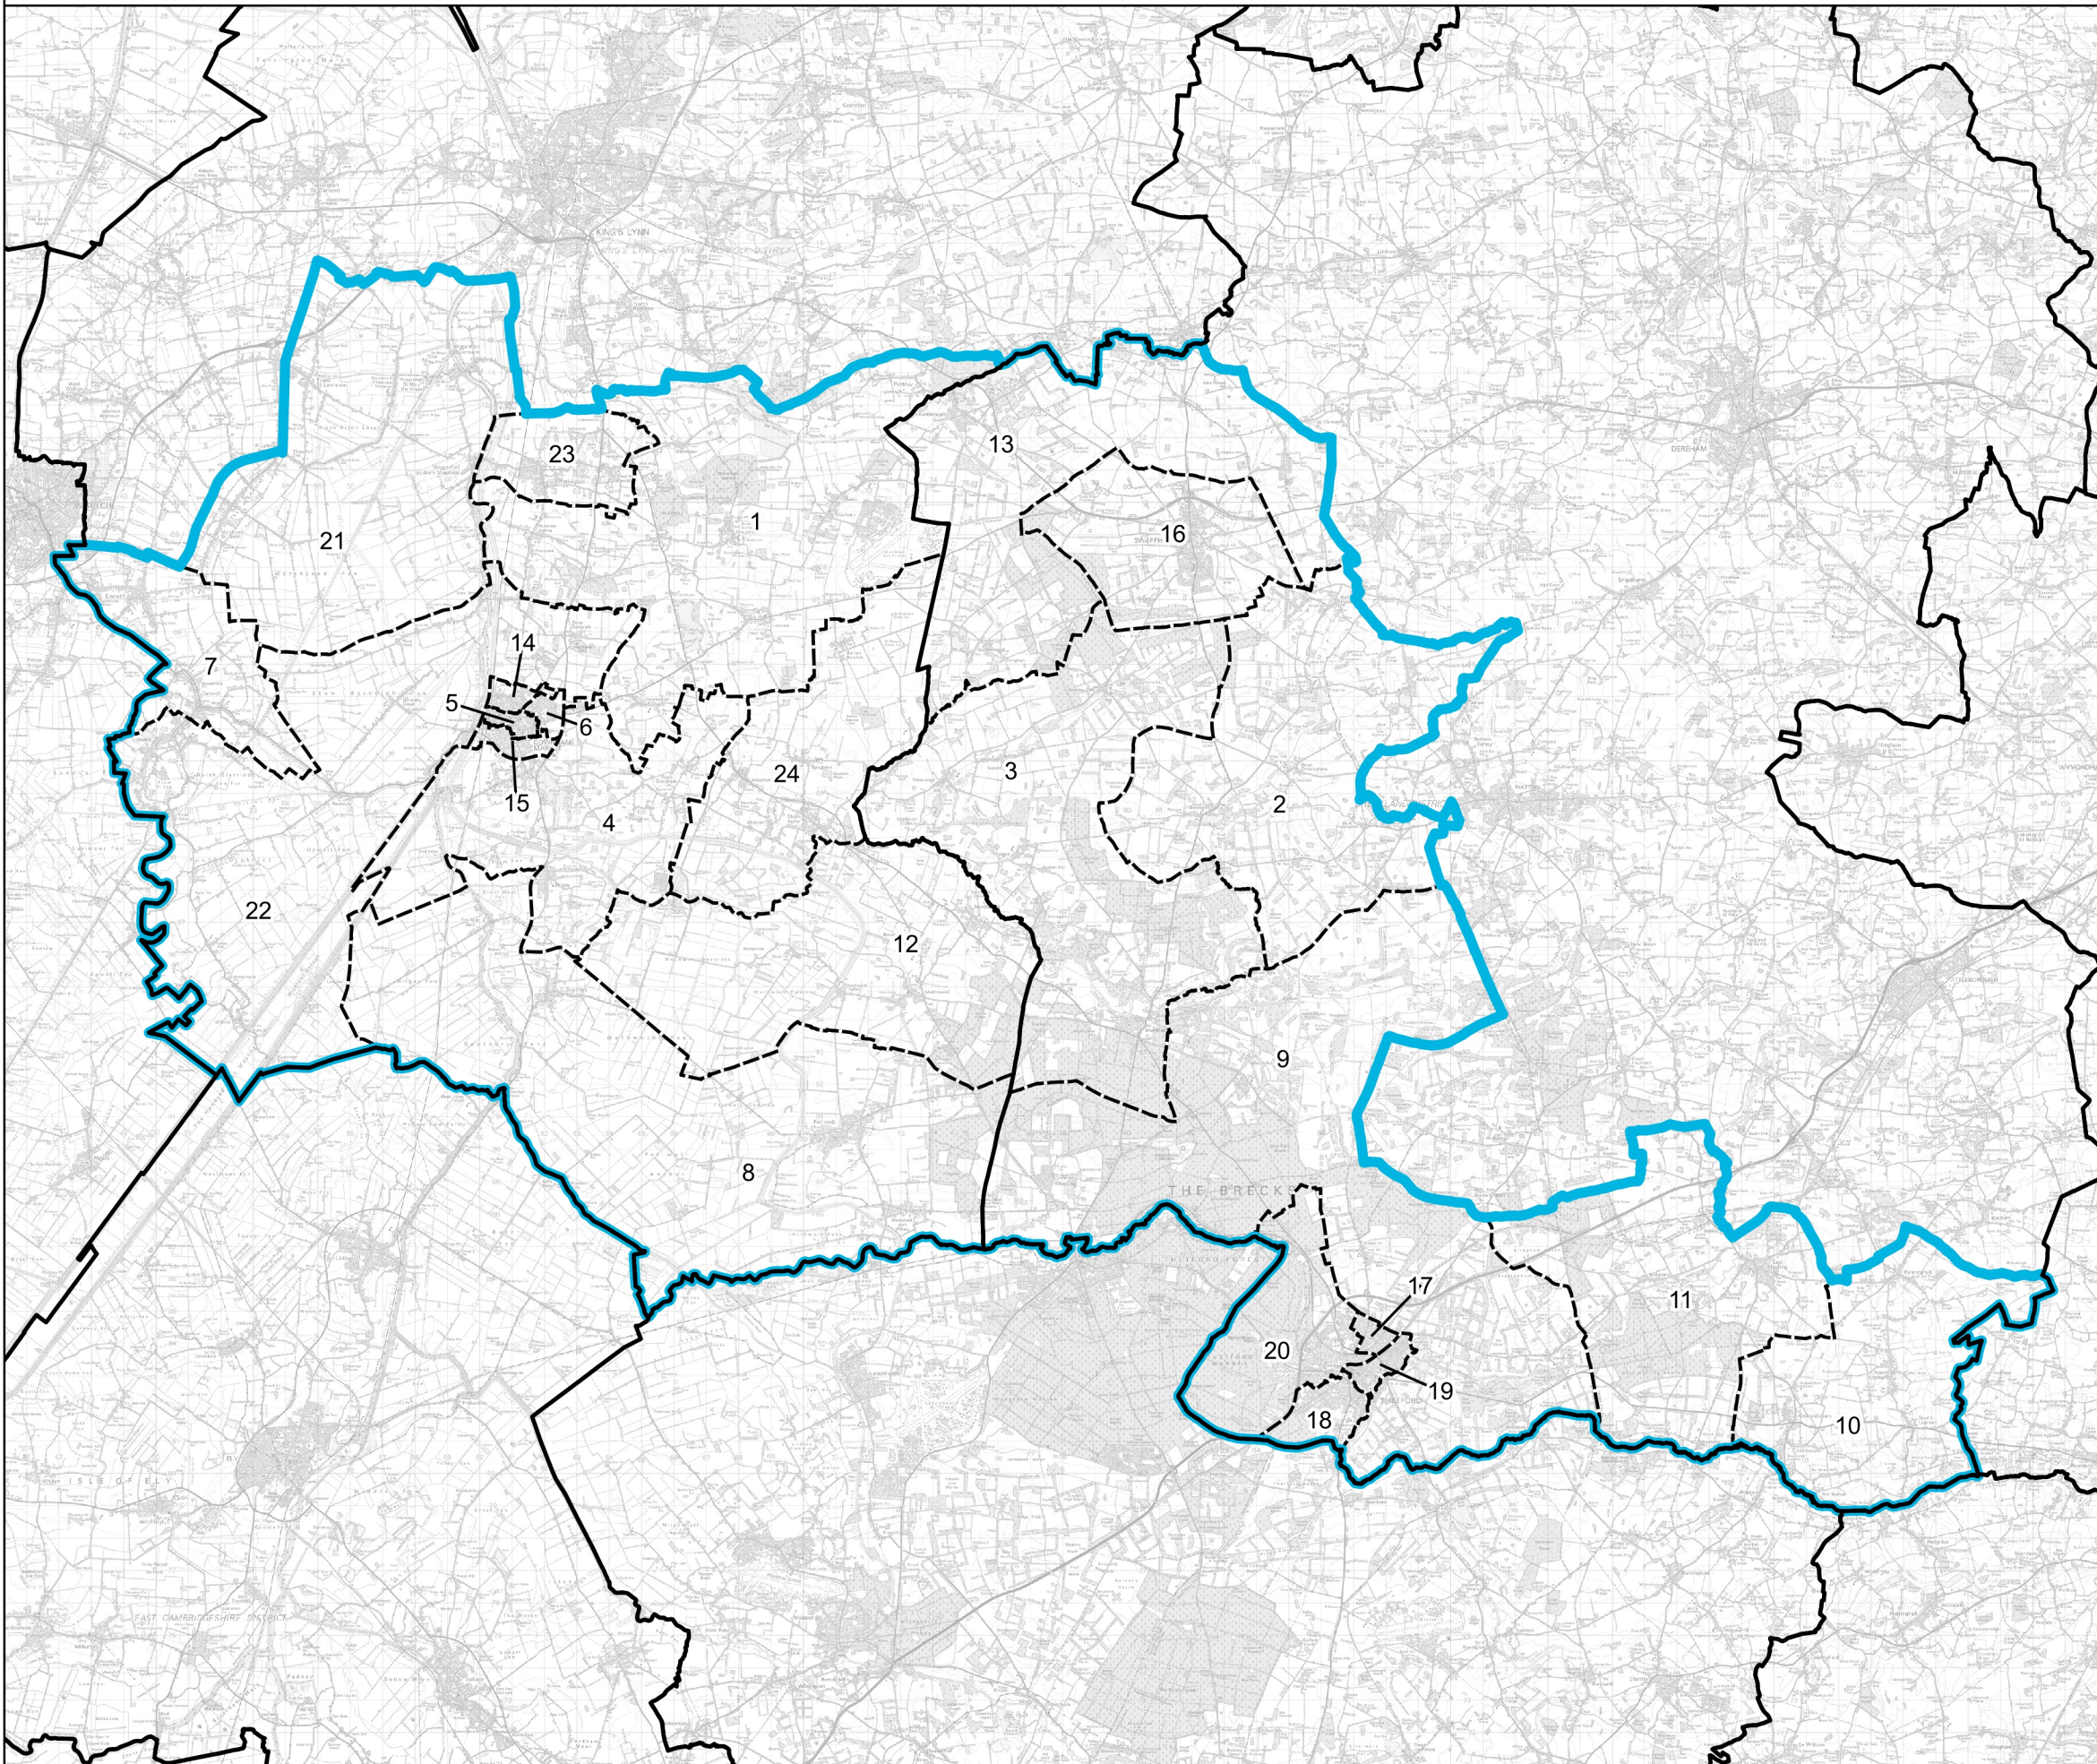

Boundary Commission for England - Revised Proposals for the Eastern Region

South West Norfolk County Constituency - **Electorate 72,496**

Wards:

- 1 Airfield
- 2 Ashill
- 3 Bedingfeld
- 4 Denver
- 5 Downham Old Town
- 6 East Downham
- 7 Emneth & Outwell
- 8 Feltwell
- 9 Forest
- 10 Guiltcross
- 11 Harling & Heathlands
- 12 Methwold
- 13 Nar Valley
- 14 North Downham
- 15 South Downham
- 16 Swaffham
- 17 Thetford Boudica
- 18 Thetford Burrell
- 19 Thetford Castle
- 20 Thetford Priory
- 21 Tilney, Mershe Lande & Wiggshall
- 22 Upwell & Delph
- 23 Watlington
- 24 Wissey

- Constituency
- Local Authorities
- Wards

© Crown copyright and database rights 2022 OS 100018289. You are permitted to use this data solely to enable you to respond to, or interact with, the organisation that provided you with the data. You are not permitted to copy, sub-licence, distribute or sell any of this data to third parties in any form. Third party rights to enforce the terms of this licence shall be reserved to OS.

South West Norfolk County Constituency