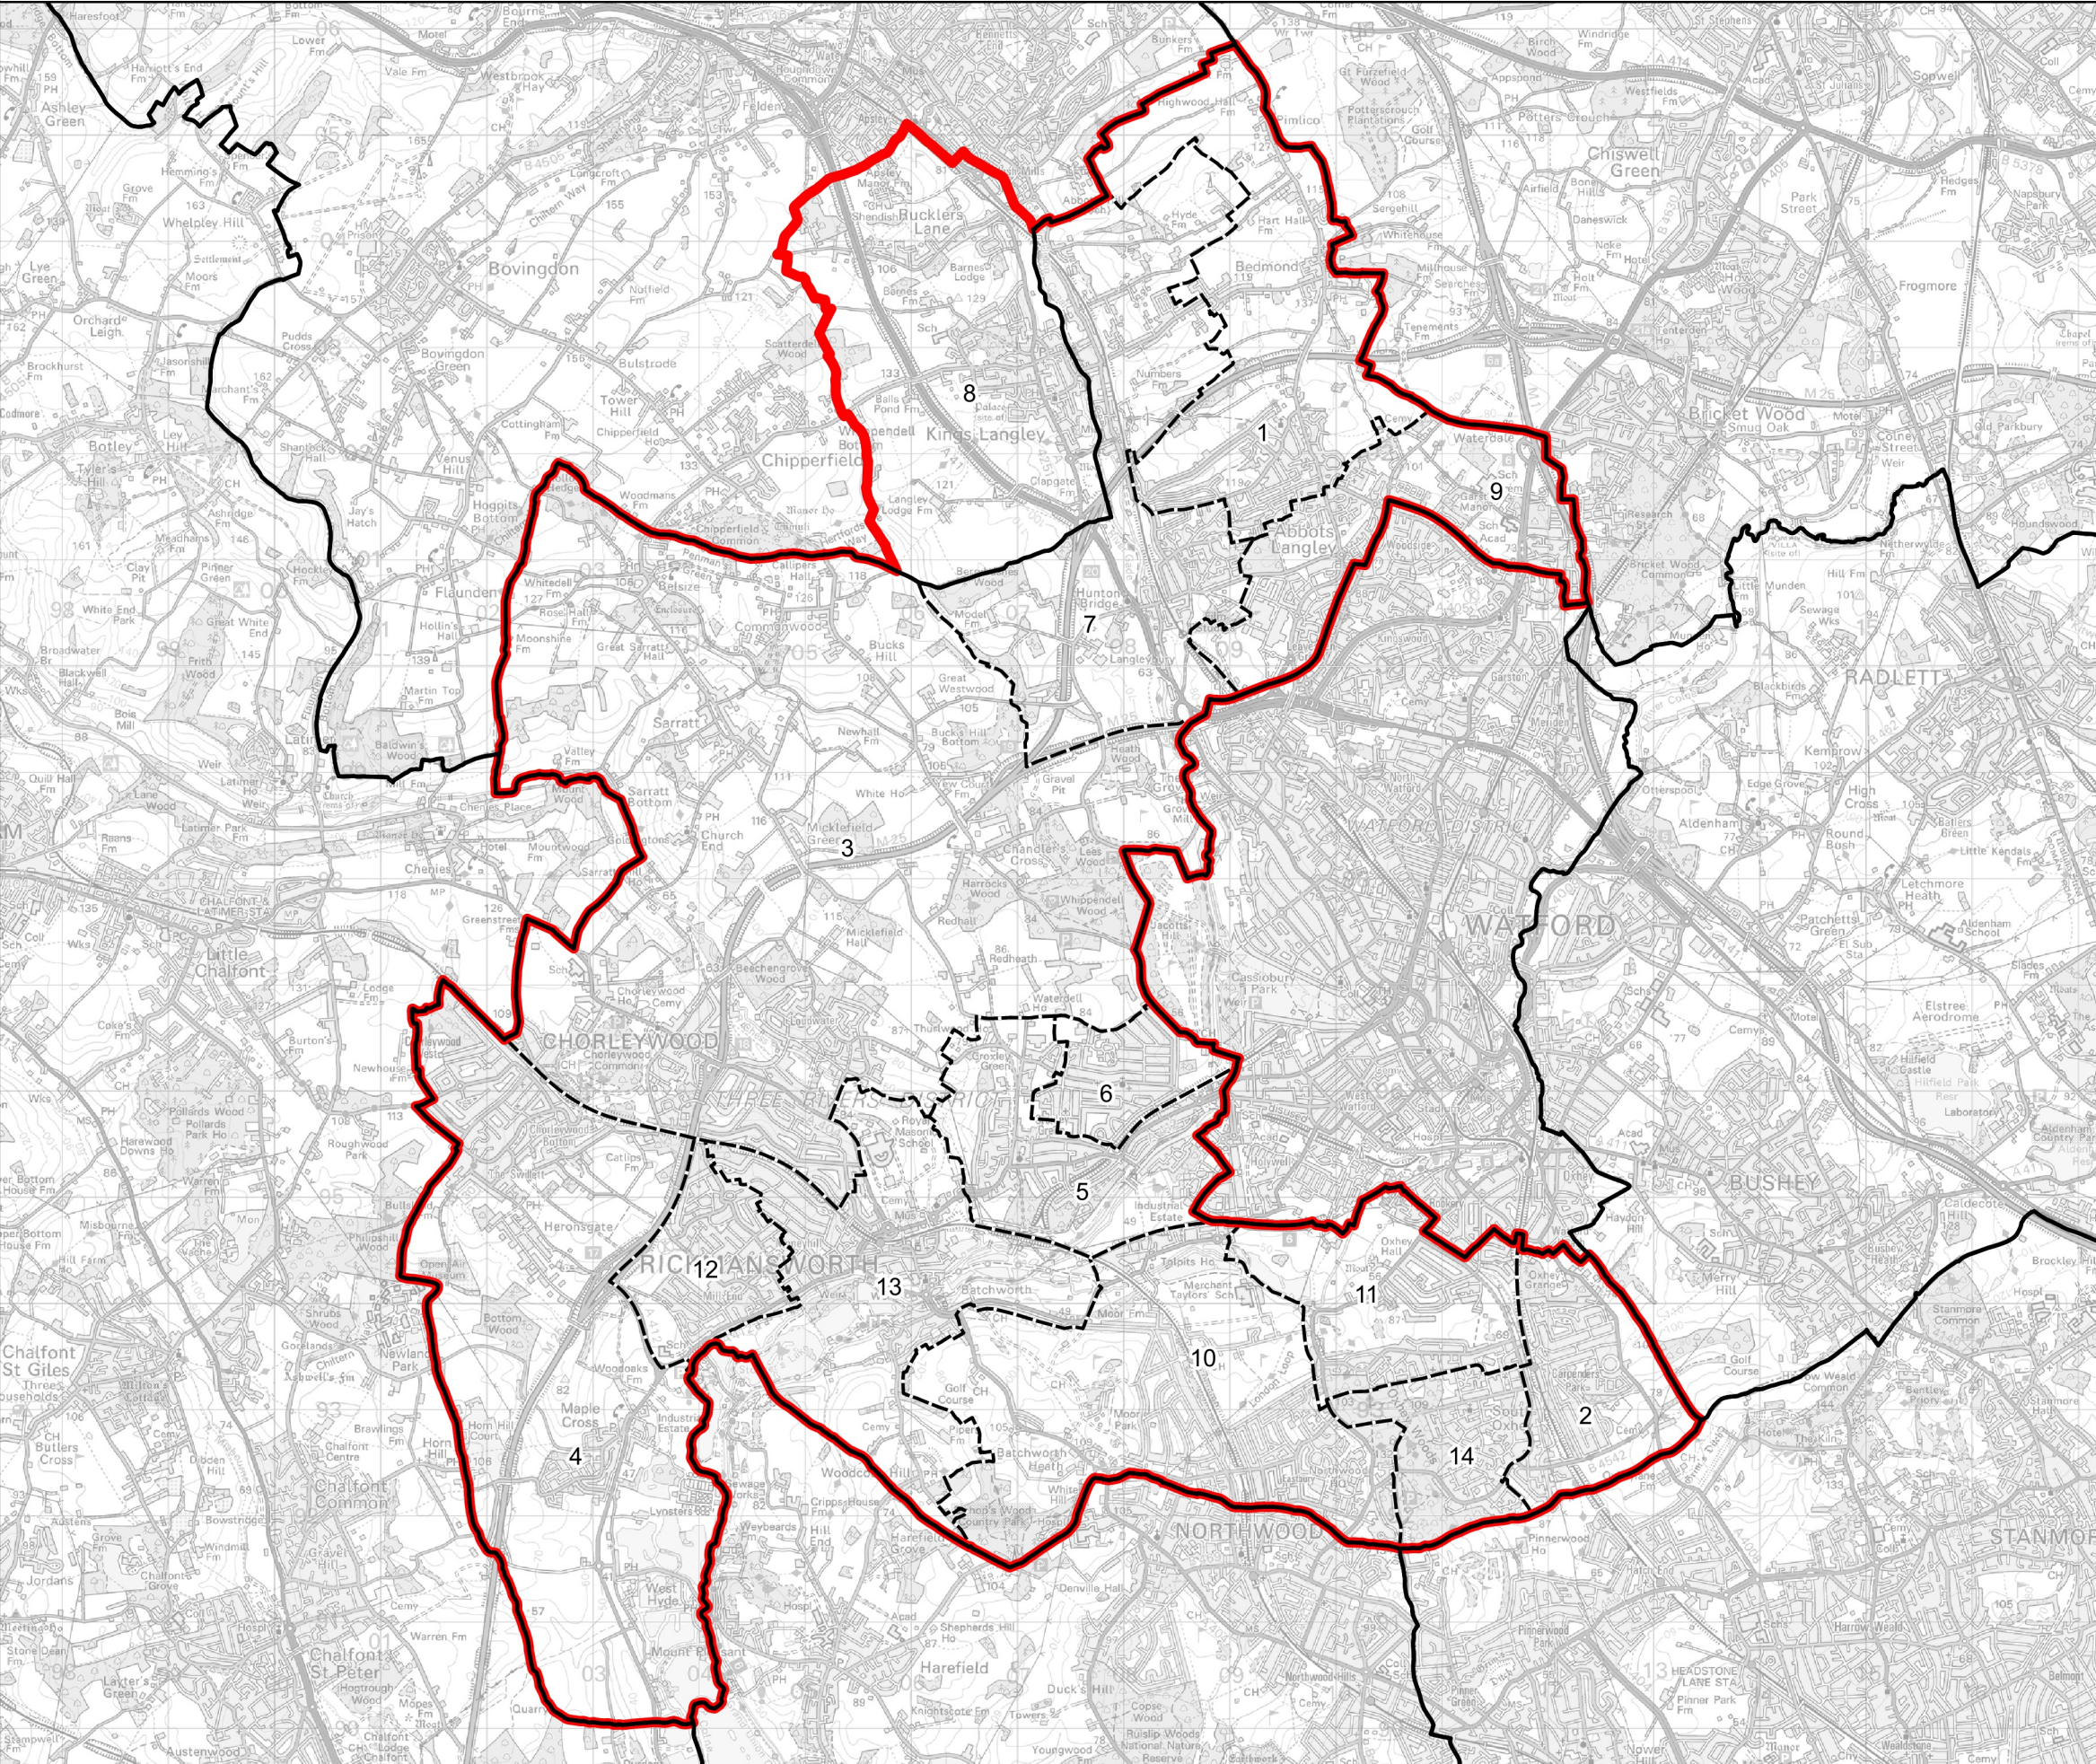

Boundary Commission for England - Revised Proposals for the Eastern Region

South West Hertfordshire County Constituency - Electorate 71,552

- Wards:
- 1 Abbots Langley & Bedmond
 - 2 Carpenders Park
 - 3 Chorleywood North & Sarratt
 - 4 Chorleywood South & Maple Cross
 - 5 Dickinsons
 - 6 Durrants
 - 7 Gade Valley
 - 8 Kings Langley
 - 9 Leavesden
 - 10 Moor Park & Eastbury
 - 11 Oxhey Hall & Hayling
 - 12 Penn & Mill End
 - 13 Rickmansworth Town
 - 14 South Oxhey

 Constituency
 Local Authorities
 Wards

0 0.9 1.8 km 

© Crown copyright and database rights 2022 OS 100018289. You are permitted to use this data solely to enable you to respond to, or interact with, the organisation that provided you with the data. You are not permitted to copy, sub-licence, distribute or sell any of this data to third parties in any form. Third party rights to enforce the terms of this licence shall be reserved to OS.

South West Hertfordshire County Constituency