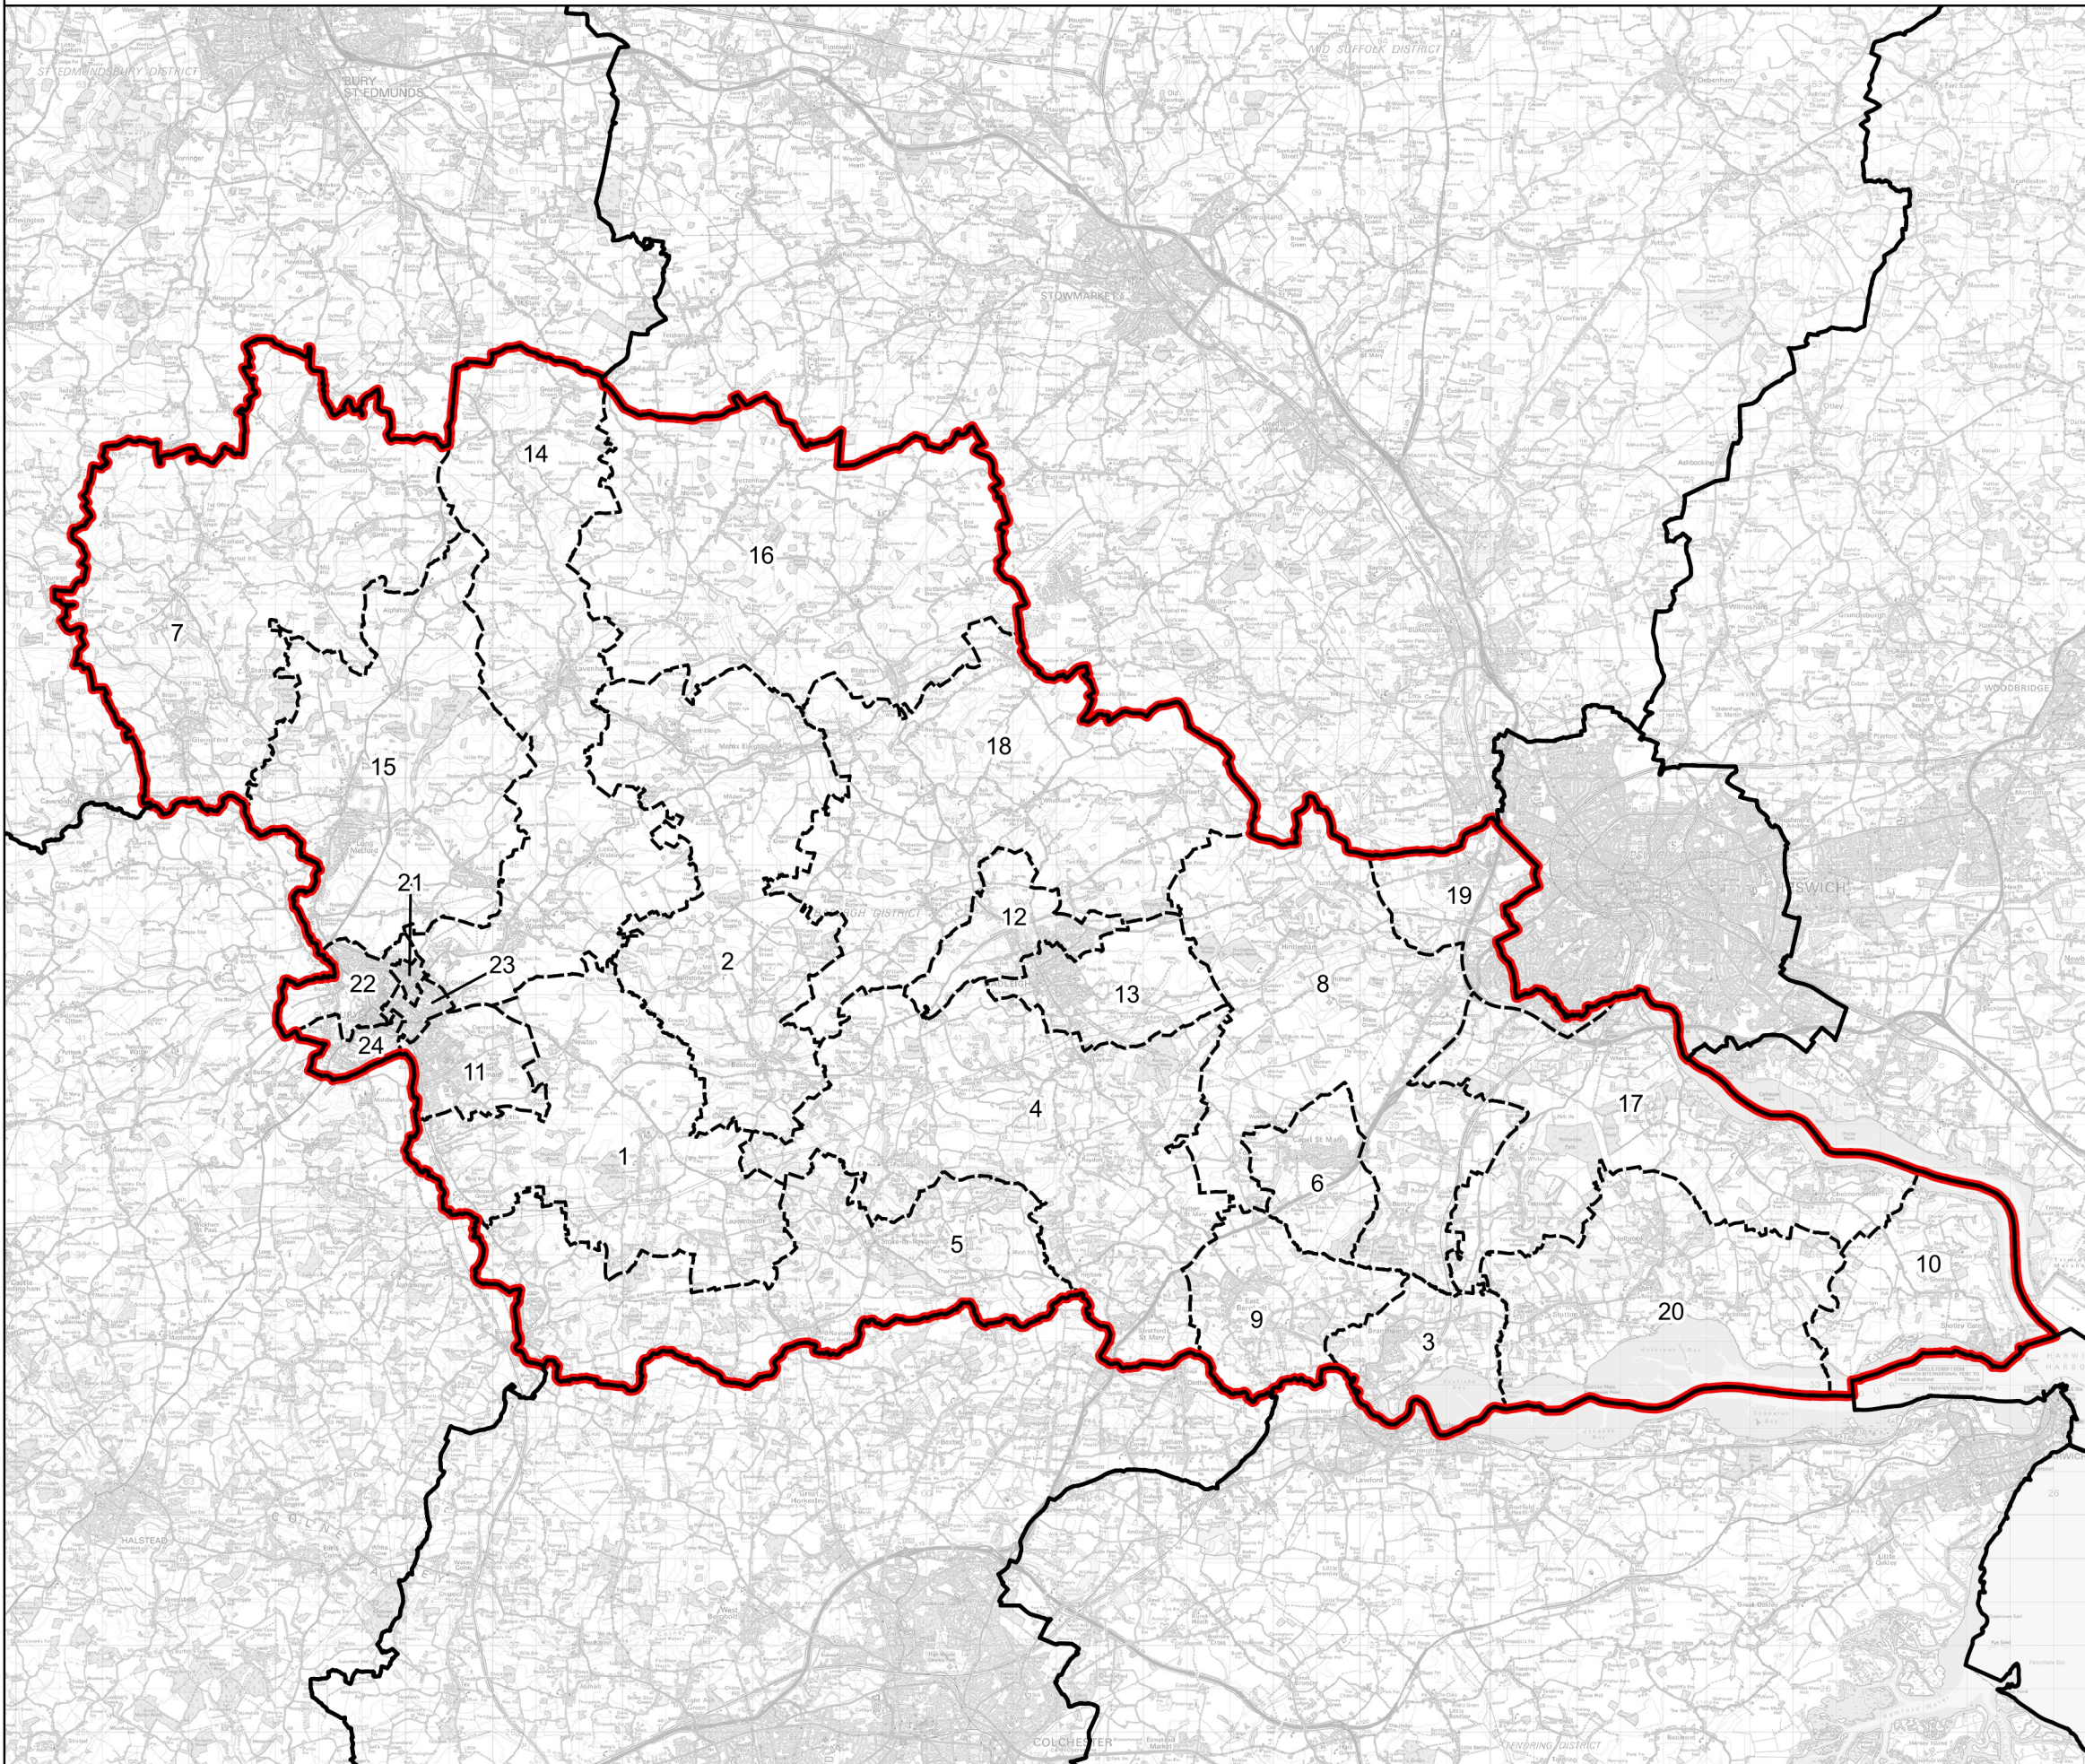

# Boundary Commission for England - Revised Proposals for the Eastern Region

South Suffolk County Constituency - Electorate 71,070

Wards:

- 1 Assington
- 2 Box Vale
- 3 Brantham
- 4 Brett Vale
- 5 Bures St. Mary & Nayland
- 6 Capel St. Mary
- 7 Chadacre
- 8 Copdock & Washbrook
- 9 East Bergholt
- 10 Ganges
- 11 Great Cornard
- 12 Hadleigh North
- 13 Hadleigh South
- 14 Lavenham
- 15 Long Melford
- 16 North West Cosford
- 17 Orwell
- 18 South East Cosford
- 19 Sprouton & Pinewood
- 20 Stour
- 21 Sudbury North East
- 22 Sudbury North West
- 23 Sudbury South East
- 24 Sudbury South West

South Suffolk County Constituency