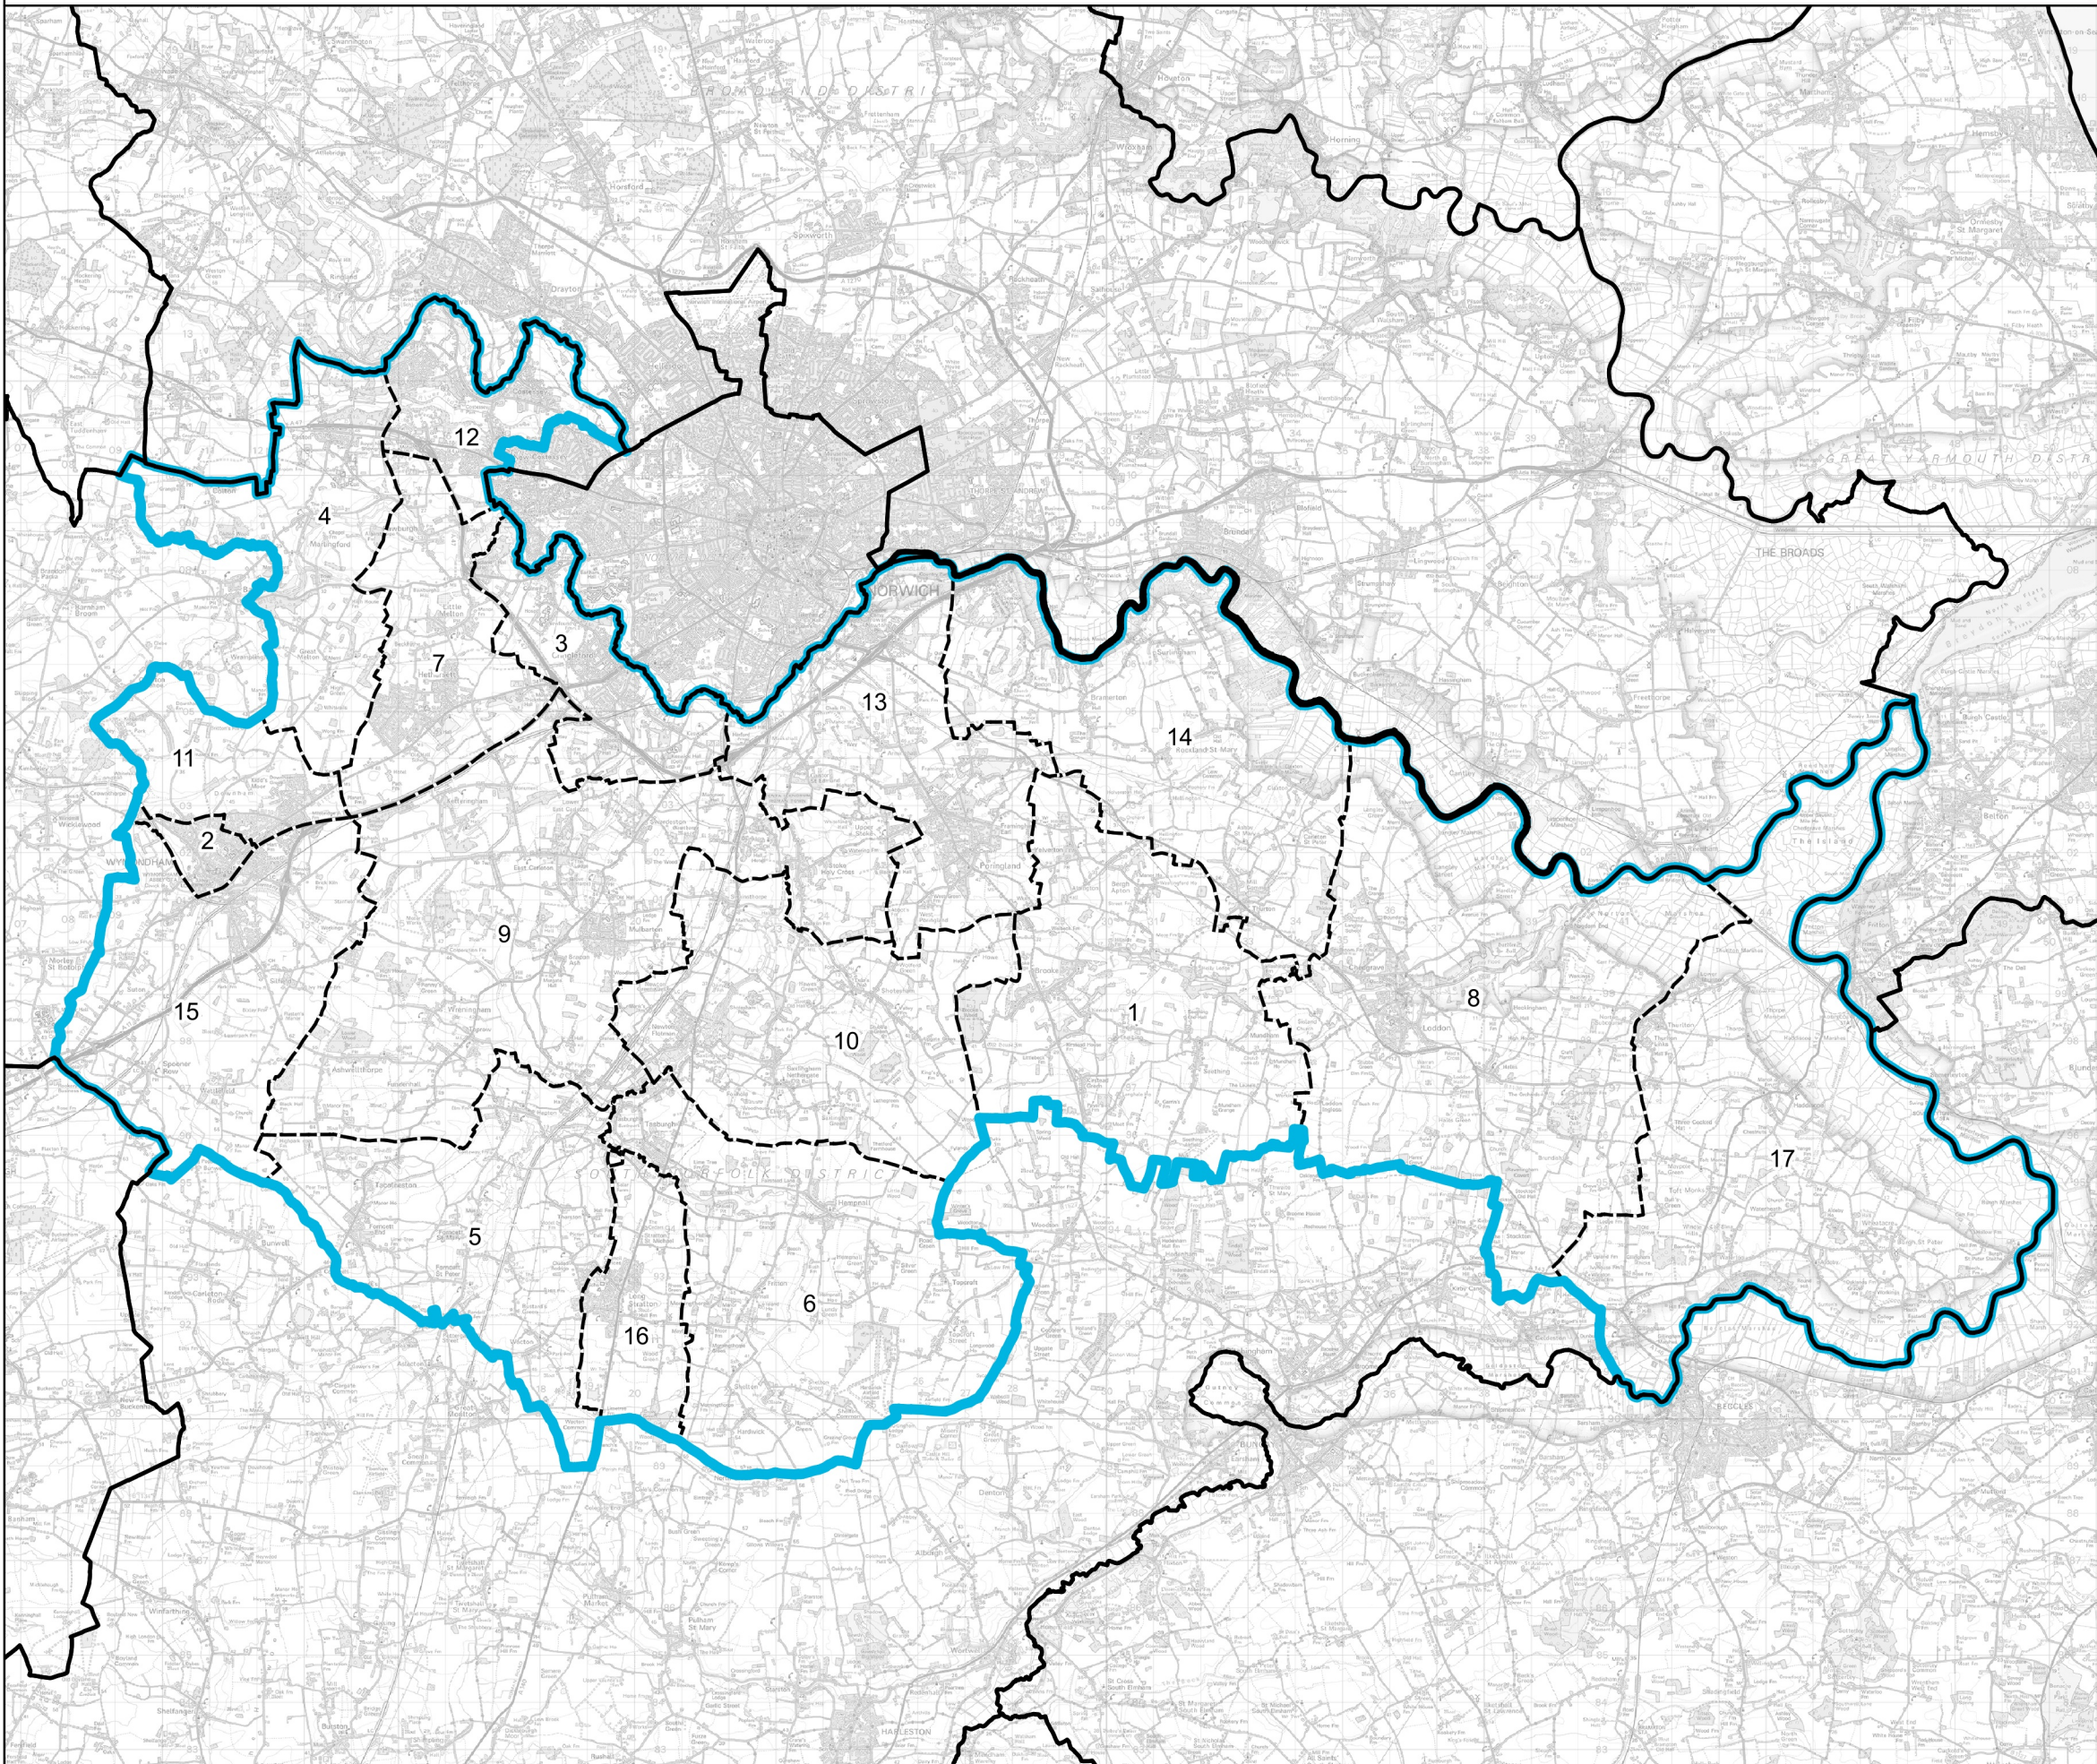

Boundary Commission for England - Revised Proposals for the Eastern Region

South Norfolk County Constituency - **Electorate 69,837**

Wards:

- 1 Brooke
- 2 Central Wymondham
- 3 Cringleford
- 4 Easton
- 5 Forncett
- 6 Hempnall
- 7 Hethersett
- 8 Loddon & Chedgrave
- 9 Mulbarton & Stoke Holy Cross
- 10 Newton Flotman
- 11 North Wymondham
- 12 Old Costessey
- 13 Poringland, Framinghams & Trowse
- 14 Rockland
- 15 South Wymondham
- 16 Stratton
- 17 Thurlton

- Constituency
- Local Authorities
- Wards

© Crown copyright and database rights 2022 OS 100018289. You are permitted to use this data solely to enable you to respond to, or interact with, the organisation that provided you with the data. You are not permitted to copy, sub-licence, distribute or sell any of this data to third parties in any form. Third party rights to enforce the terms of this licence shall be reserved to OS.

South Norfolk County Constituency