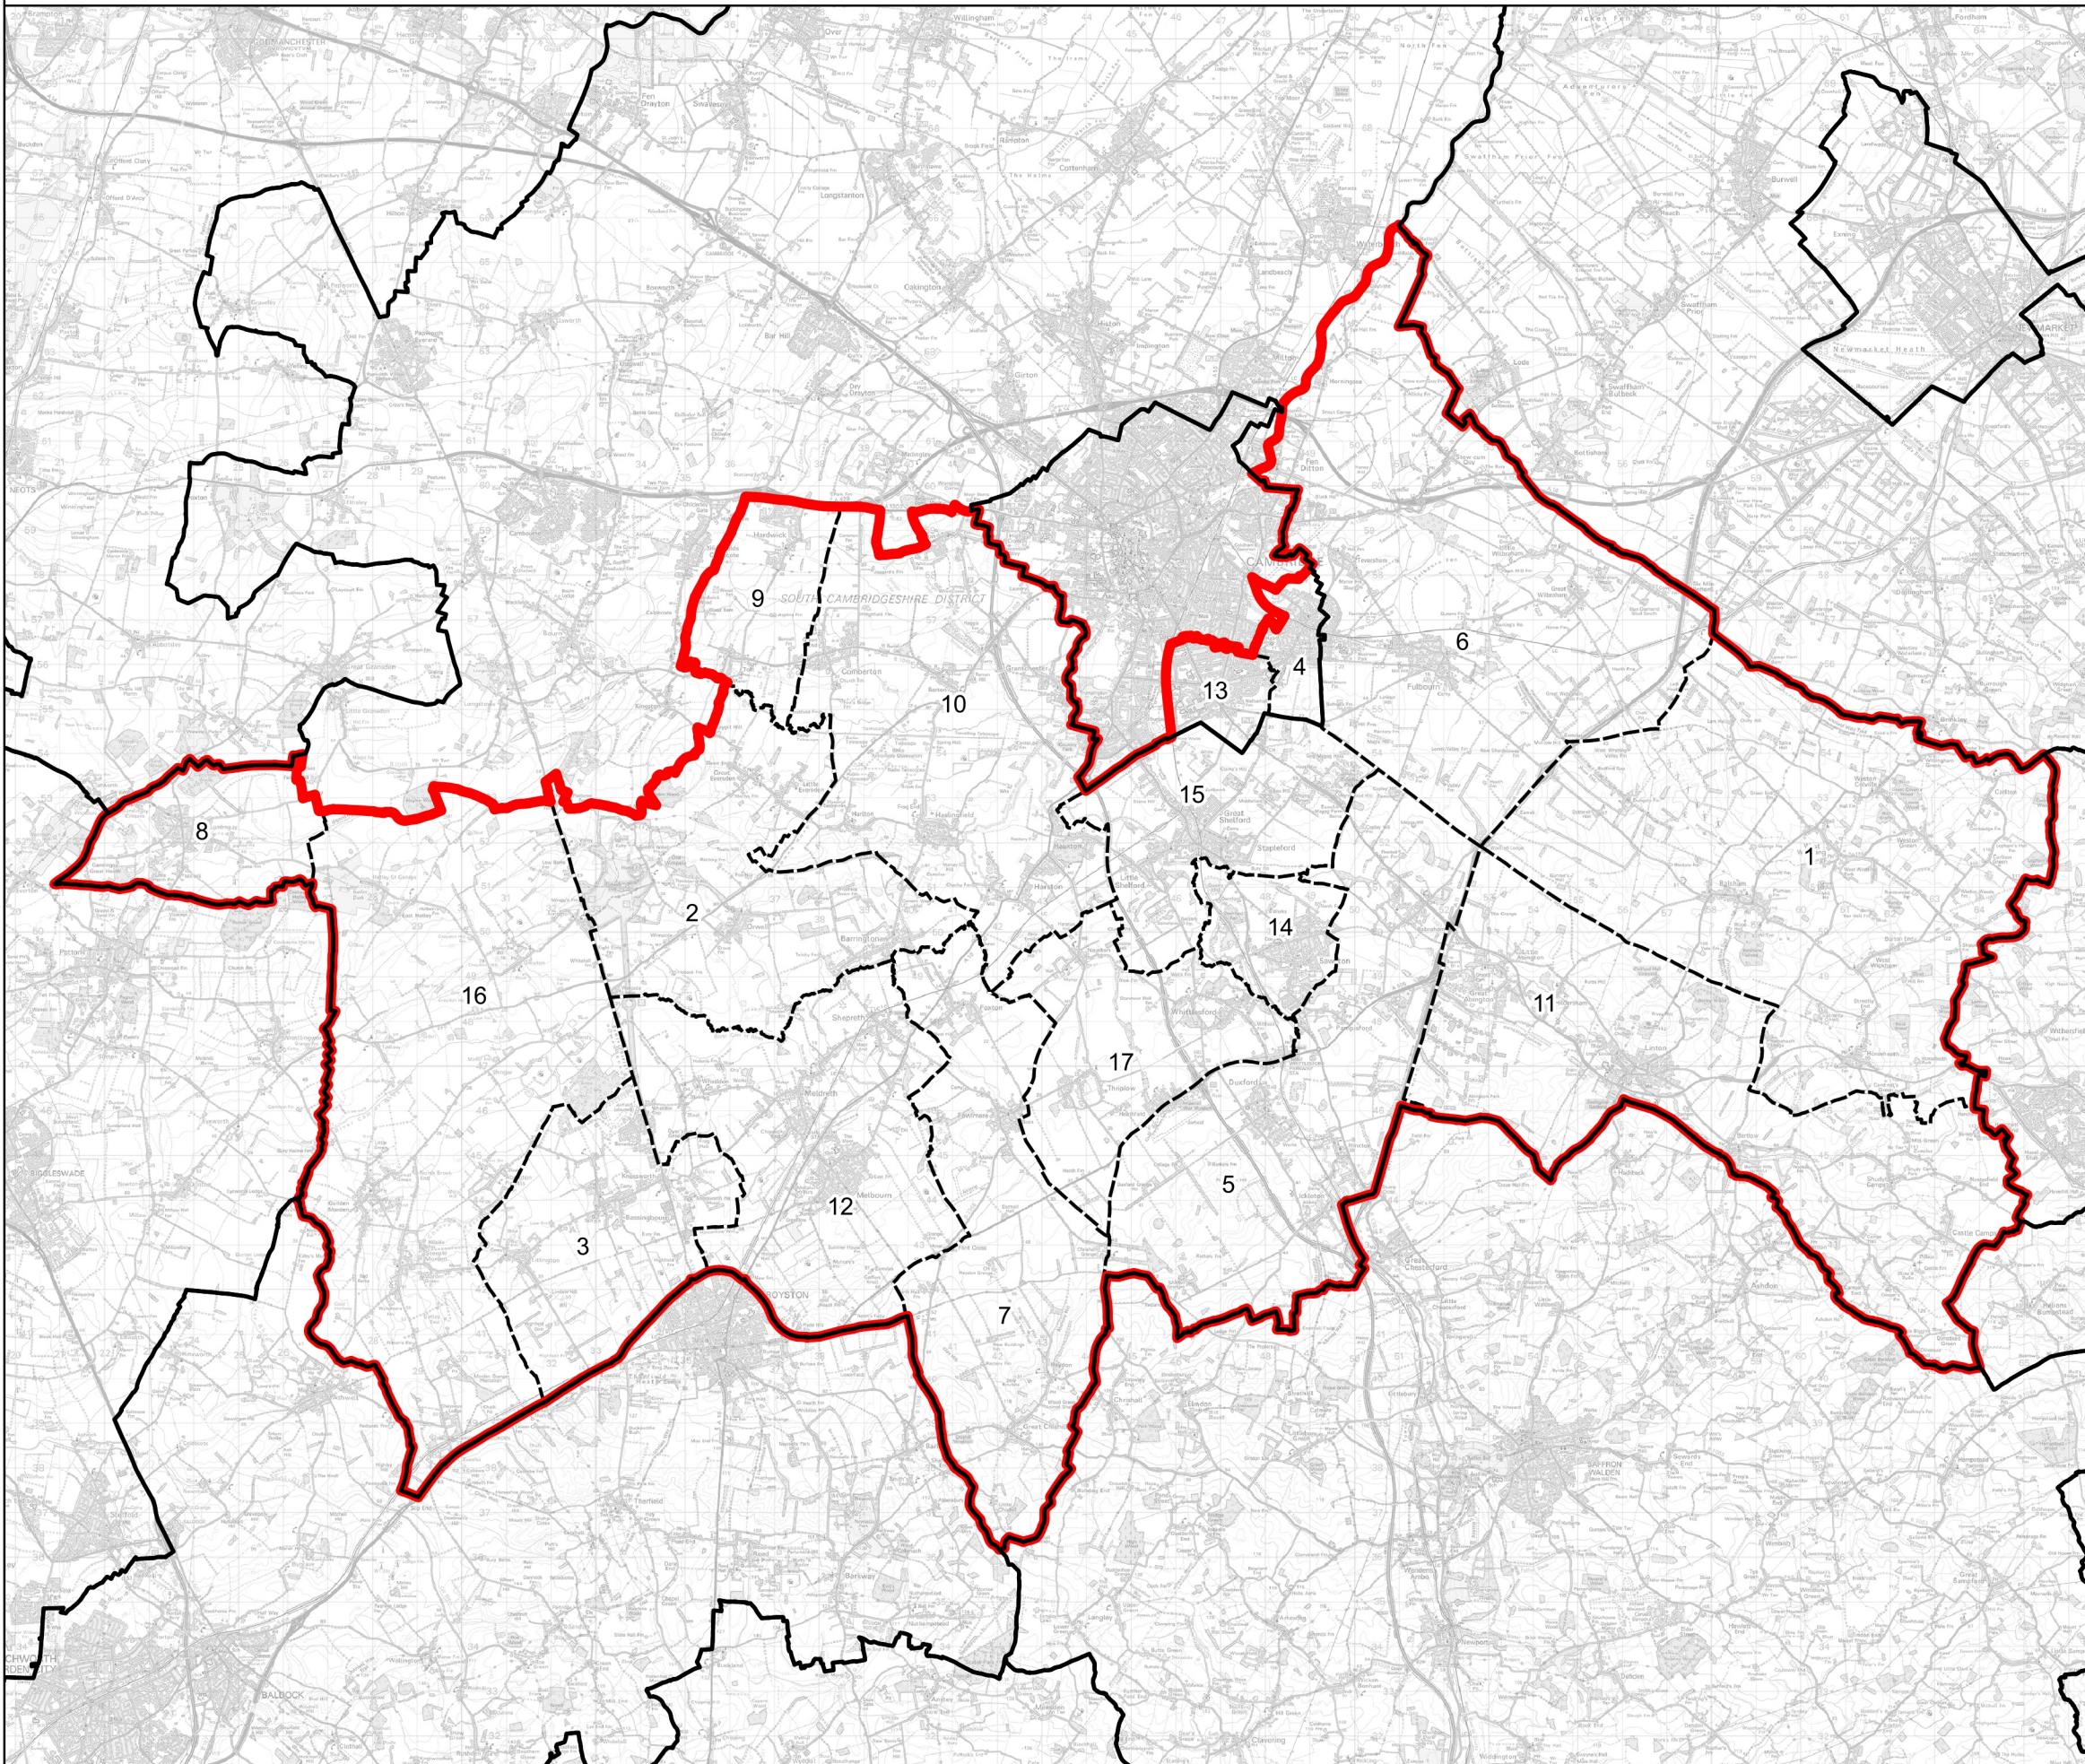

Boundary Commission for England - Revised Proposals for the Eastern Region

South Cambridgeshire County Constituency - Electorate 75,484

Wards:

- 1 Balsham
- 2 Barrington
- 3 Bassingbourn
- 4 Cherry Hinton
- 5 Duxford
- 6 Fen Ditton & Fulbourn
- 7 Foxton
- 8 Gamlingay
- 9 Hardwick
- 10 Harston & Comberton
- 11 Linton
- 12 Melbourn
- 13 Queen Edith's
- 14 Sawston
- 15 Shelford
- 16 The Mordens
- 17 Whittlesford

- Constituency
- Local Authorities
- Wards

© Crown copyright and database rights 2022 OS 100018289. You are permitted to use this data solely to enable you to respond to, or interact with, the organisation that provided you with the data. You are not permitted to copy, sub-licence, distribute or sell any of this data to third parties in any form. Third party rights to enforce the terms of this licence shall be reserved to OS.

South Cambridgeshire County Constituency