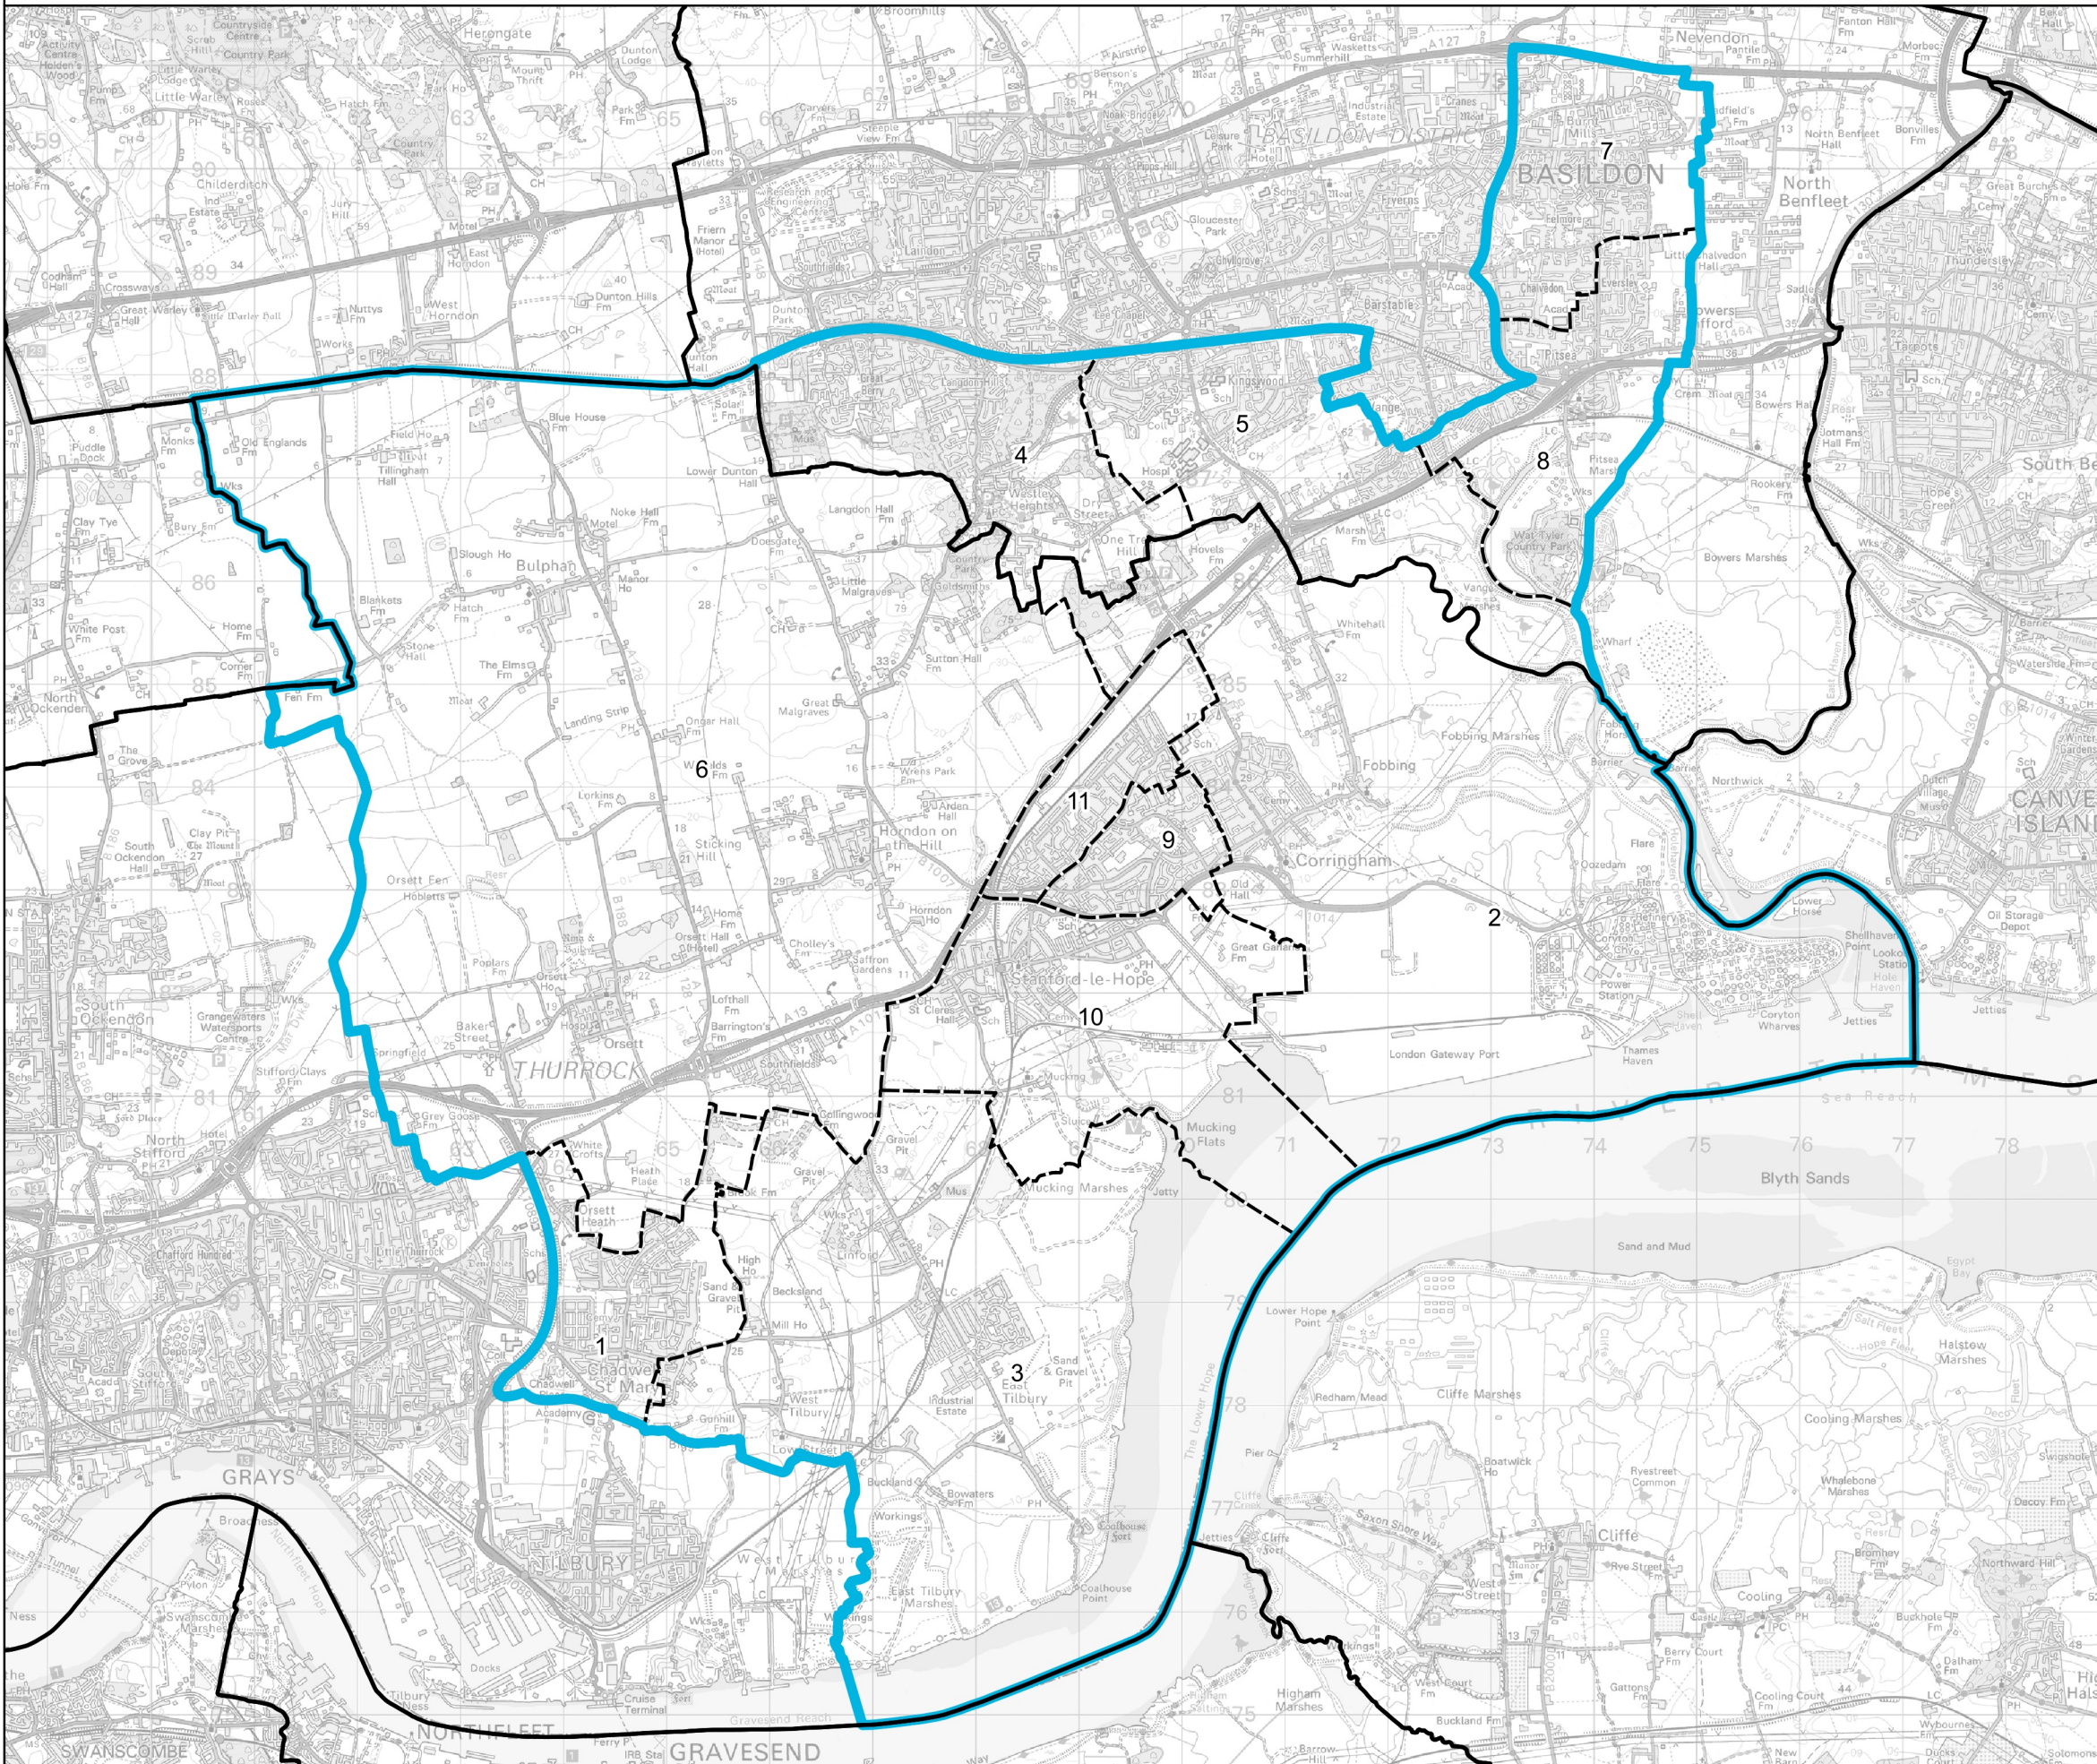

Boundary Commission for England - Revised Proposals for the Eastern Region

South Basildon and East Thurrock County Constituency - **Electorate 73,322**

Wards:

- 1 Chadwell St. Mary
- 2 Corringham and Fobbing
- 3 East Tilbury
- 4 Langdon Hills
- 5 Nethermayne
- 6 Orsett
- 7 Pitsea North West
- 8 Pitsea South East (Part)
- 9 Stanford East and Corringham Town
- 10 Stanford-le-Hope West
- 11 The Homesteads

 Constituency
 Local Authorities
 Wards

0 0.9 1.8 km

© Crown copyright and database rights 2022 OS 100018289. You are permitted to use this data solely to enable you to respond to, or interact with, the organisation that provided you with the data. You are not permitted to copy, sub-licence, distribute or sell any of this data to third parties in any form. Third party rights to enforce the terms of this licence shall be reserved to OS.

South Basildon and East Thurrock County Constituency