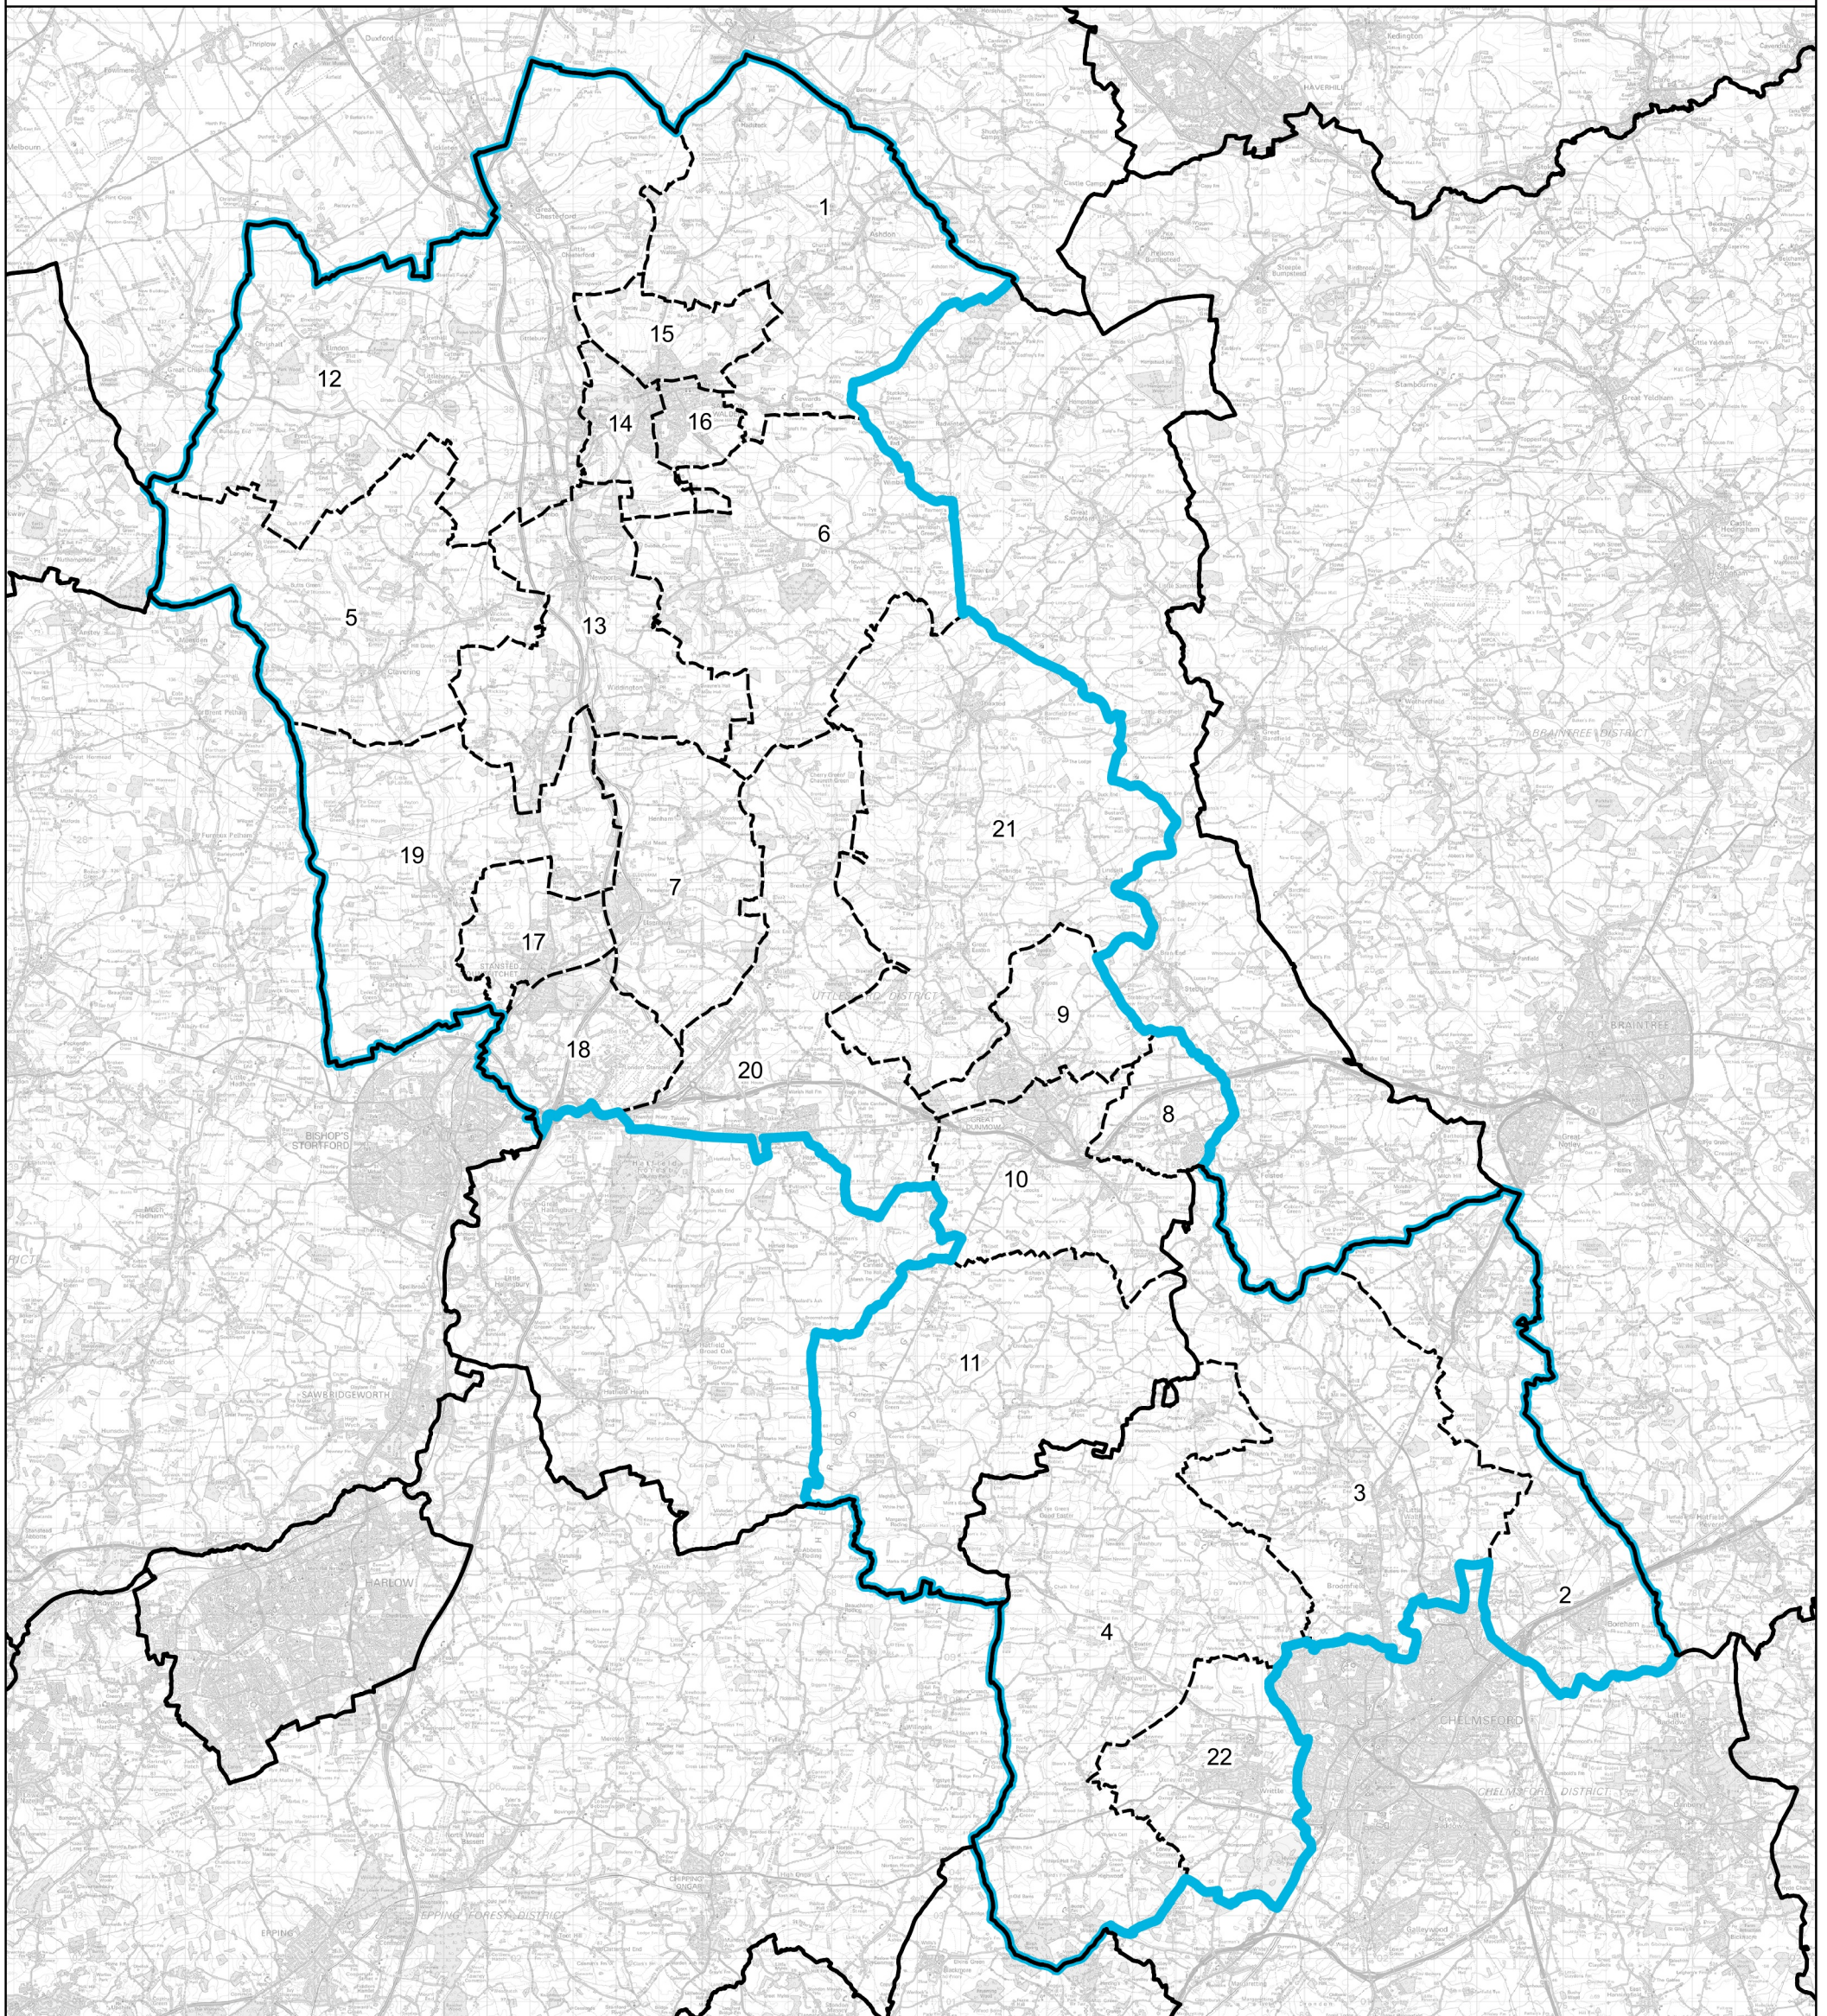

Boundary Commission for England - Revised Proposals for the Eastern Region

Saffron Walden County Constituency - **Electorate 76,280**

Wards:

- | | | | |
|------------------------------|----------------------------------|---|--------------------------------|
| 1 Ashdon | 6 Debden & Wimbish | 11 High Easter & the Rodings | 17 Stansted North |
| 2 Boreham and The Leighs | 7 Elsenham & Henham | 12 Littlebury, Chesterford & Wenden Lofts | 18 Stansted South & Birchanger |
| 3 Broomfield and The Wathams | 8 Flich Green & Little Dunmow | 13 Newport | 19 Stort Valley |
| 4 Chelmsford Rural West | 9 Great Dunmow North | 14 Saffron Walden Audley | 20 Takeley |
| 5 Clavering | 10 Great Dunmow South & Barnston | 15 Saffron Walden Castle | 21 Thaxted & the Eastons |
| | | 16 Saffron Walden Shire | 22 Writtle |

- Constituency
- Local Authorities
- Wards

© Crown copyright and database rights 2022 OS 100018289. You are permitted to use this data solely to enable you to respond to, or interact with, the organisation that provided you with the data. You are not permitted to copy, sub-licence, distribute or sell any of this data to third parties in any form. Third party rights to enforce the terms of this licence shall be reserved to OS.

Saffron Walden County Constituency