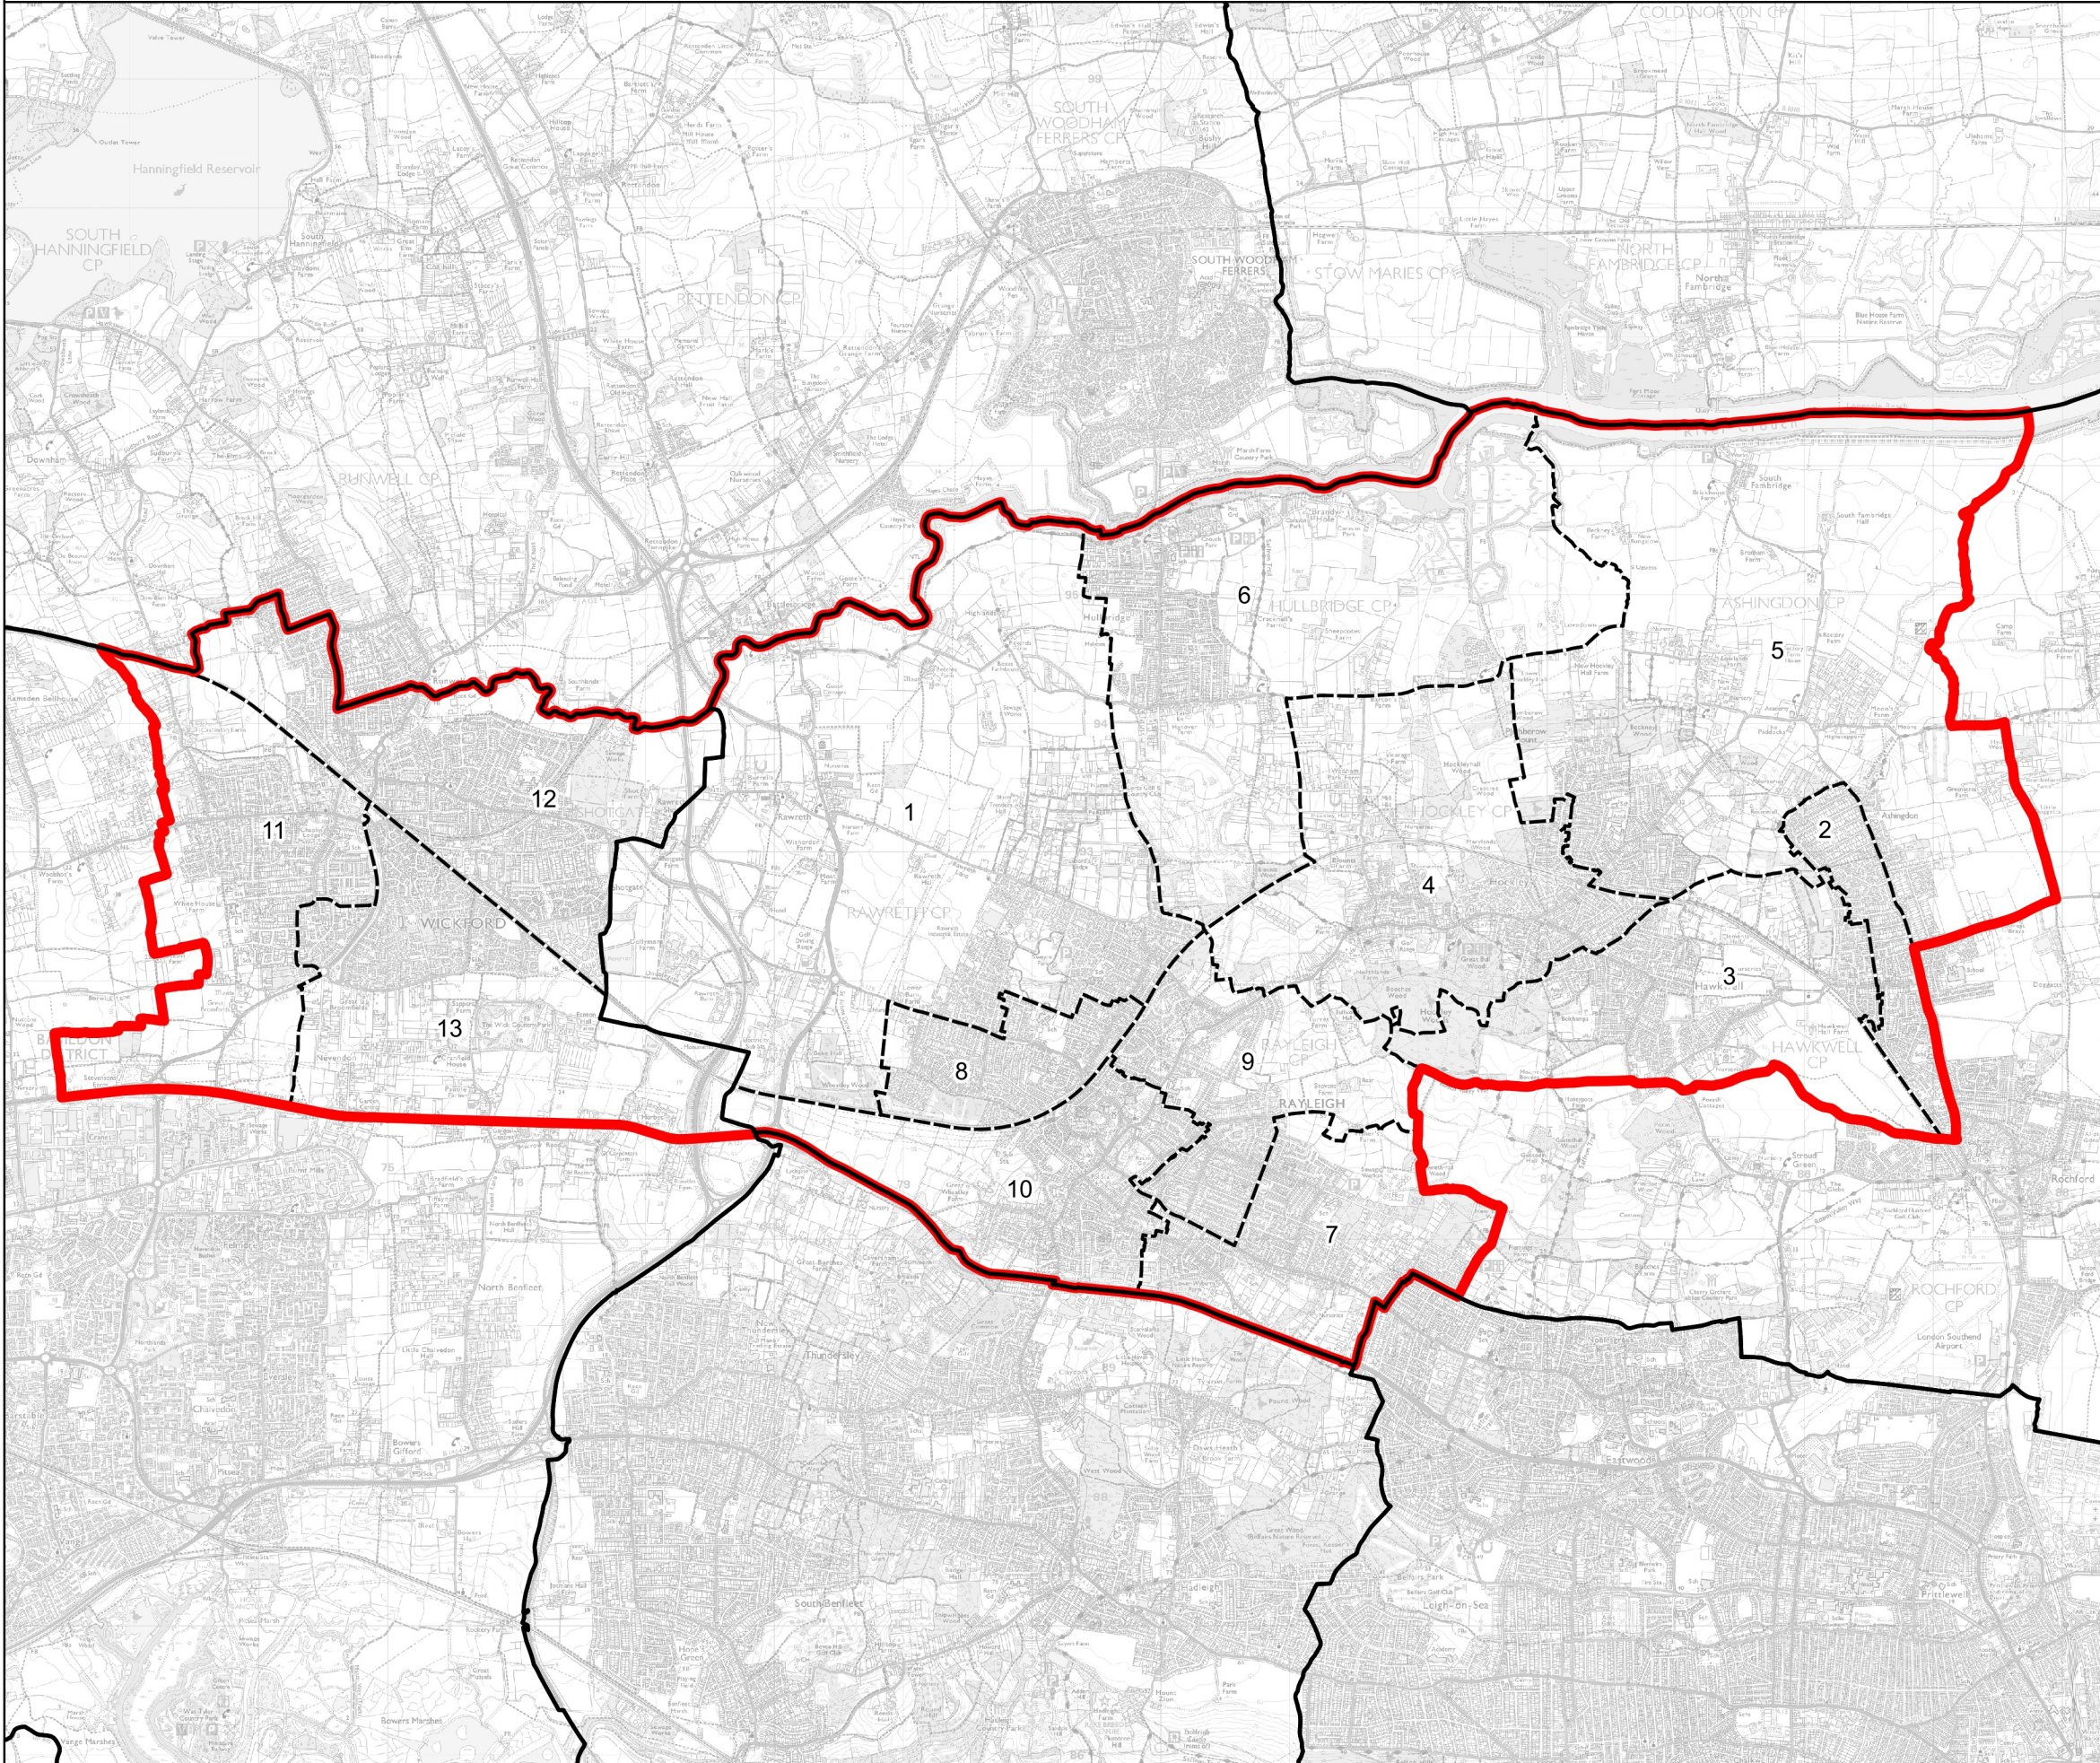

Boundary Commission for England - Revised Proposals for the Eastern Region

Rayleigh and Wickford County Constituency - Electorate 76,422

Wards:

- 1 Downhall & Rawreth
- 2 Hawkwell East
- 3 Hawkwell West
- 4 Hockley
- 5 Hockley & Ashington
- 6 Hullbridge
- 7 Lodge
- 8 Sweyne Park & Grange
- 9 Trinity
- 10 Wheatley
- 11 Wickford Castledon
- 12 Wickford North
- 13 Wickford Park

- Constituency
- Local Authorities
- Wards

0 0.7 1.4 km

© Crown copyright and database rights 2022 OS 100018289. You are permitted to use this data solely to enable you to respond to, or interact with, the organisation that provided you with the data. You are not permitted to copy, sub-licence, distribute or sell any of this data to third parties in any form. Third party rights to enforce the terms of this licence shall be reserved to OS.

Rayleigh and Wickford County Constituency