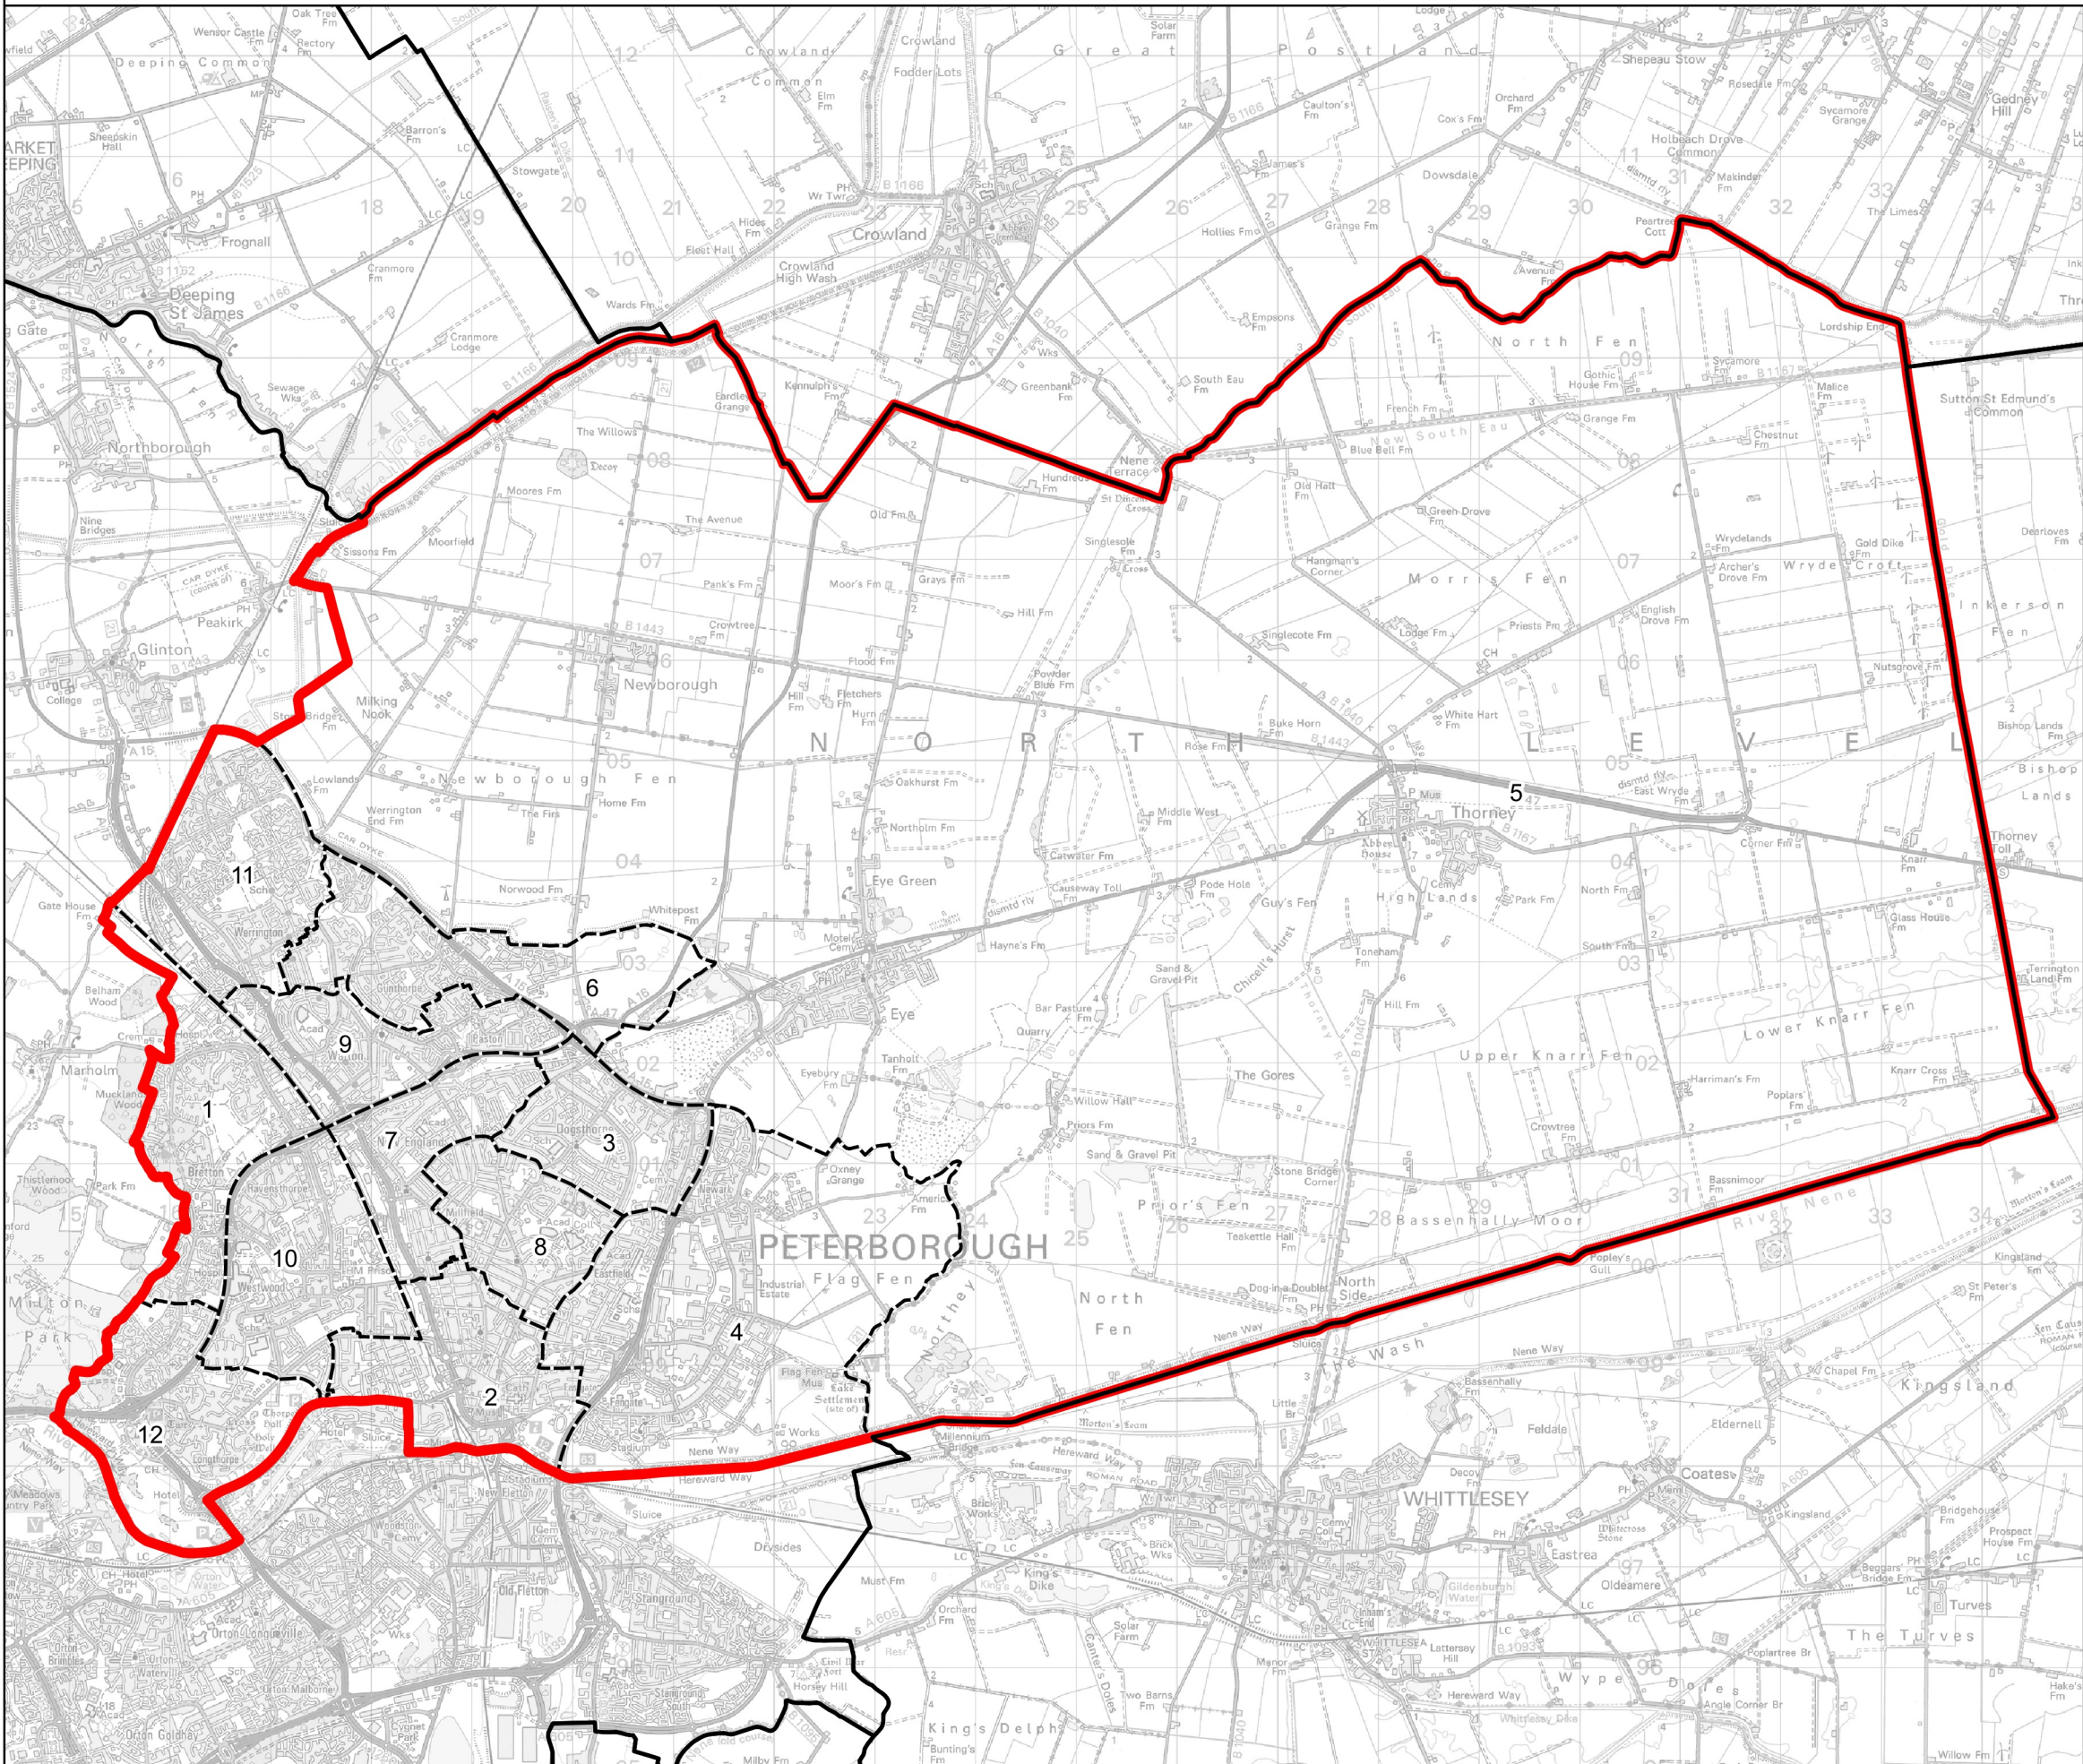

Boundary Commission for England - Revised Proposals for the Eastern Region

Peterborough County Constituency - Electorate 72,273

Wards:

- 1 Bretton
- 2 Central
- 3 Dogsthorpe
- 4 East
- 5 Eye, Thorney & Newborough
- 6 Gunthorpe
- 7 North
- 8 Park
- 9 Paston & Walton
- 10 Ravensthorpe
- 11 Werrington
- 12 West

Peterborough County Constituency