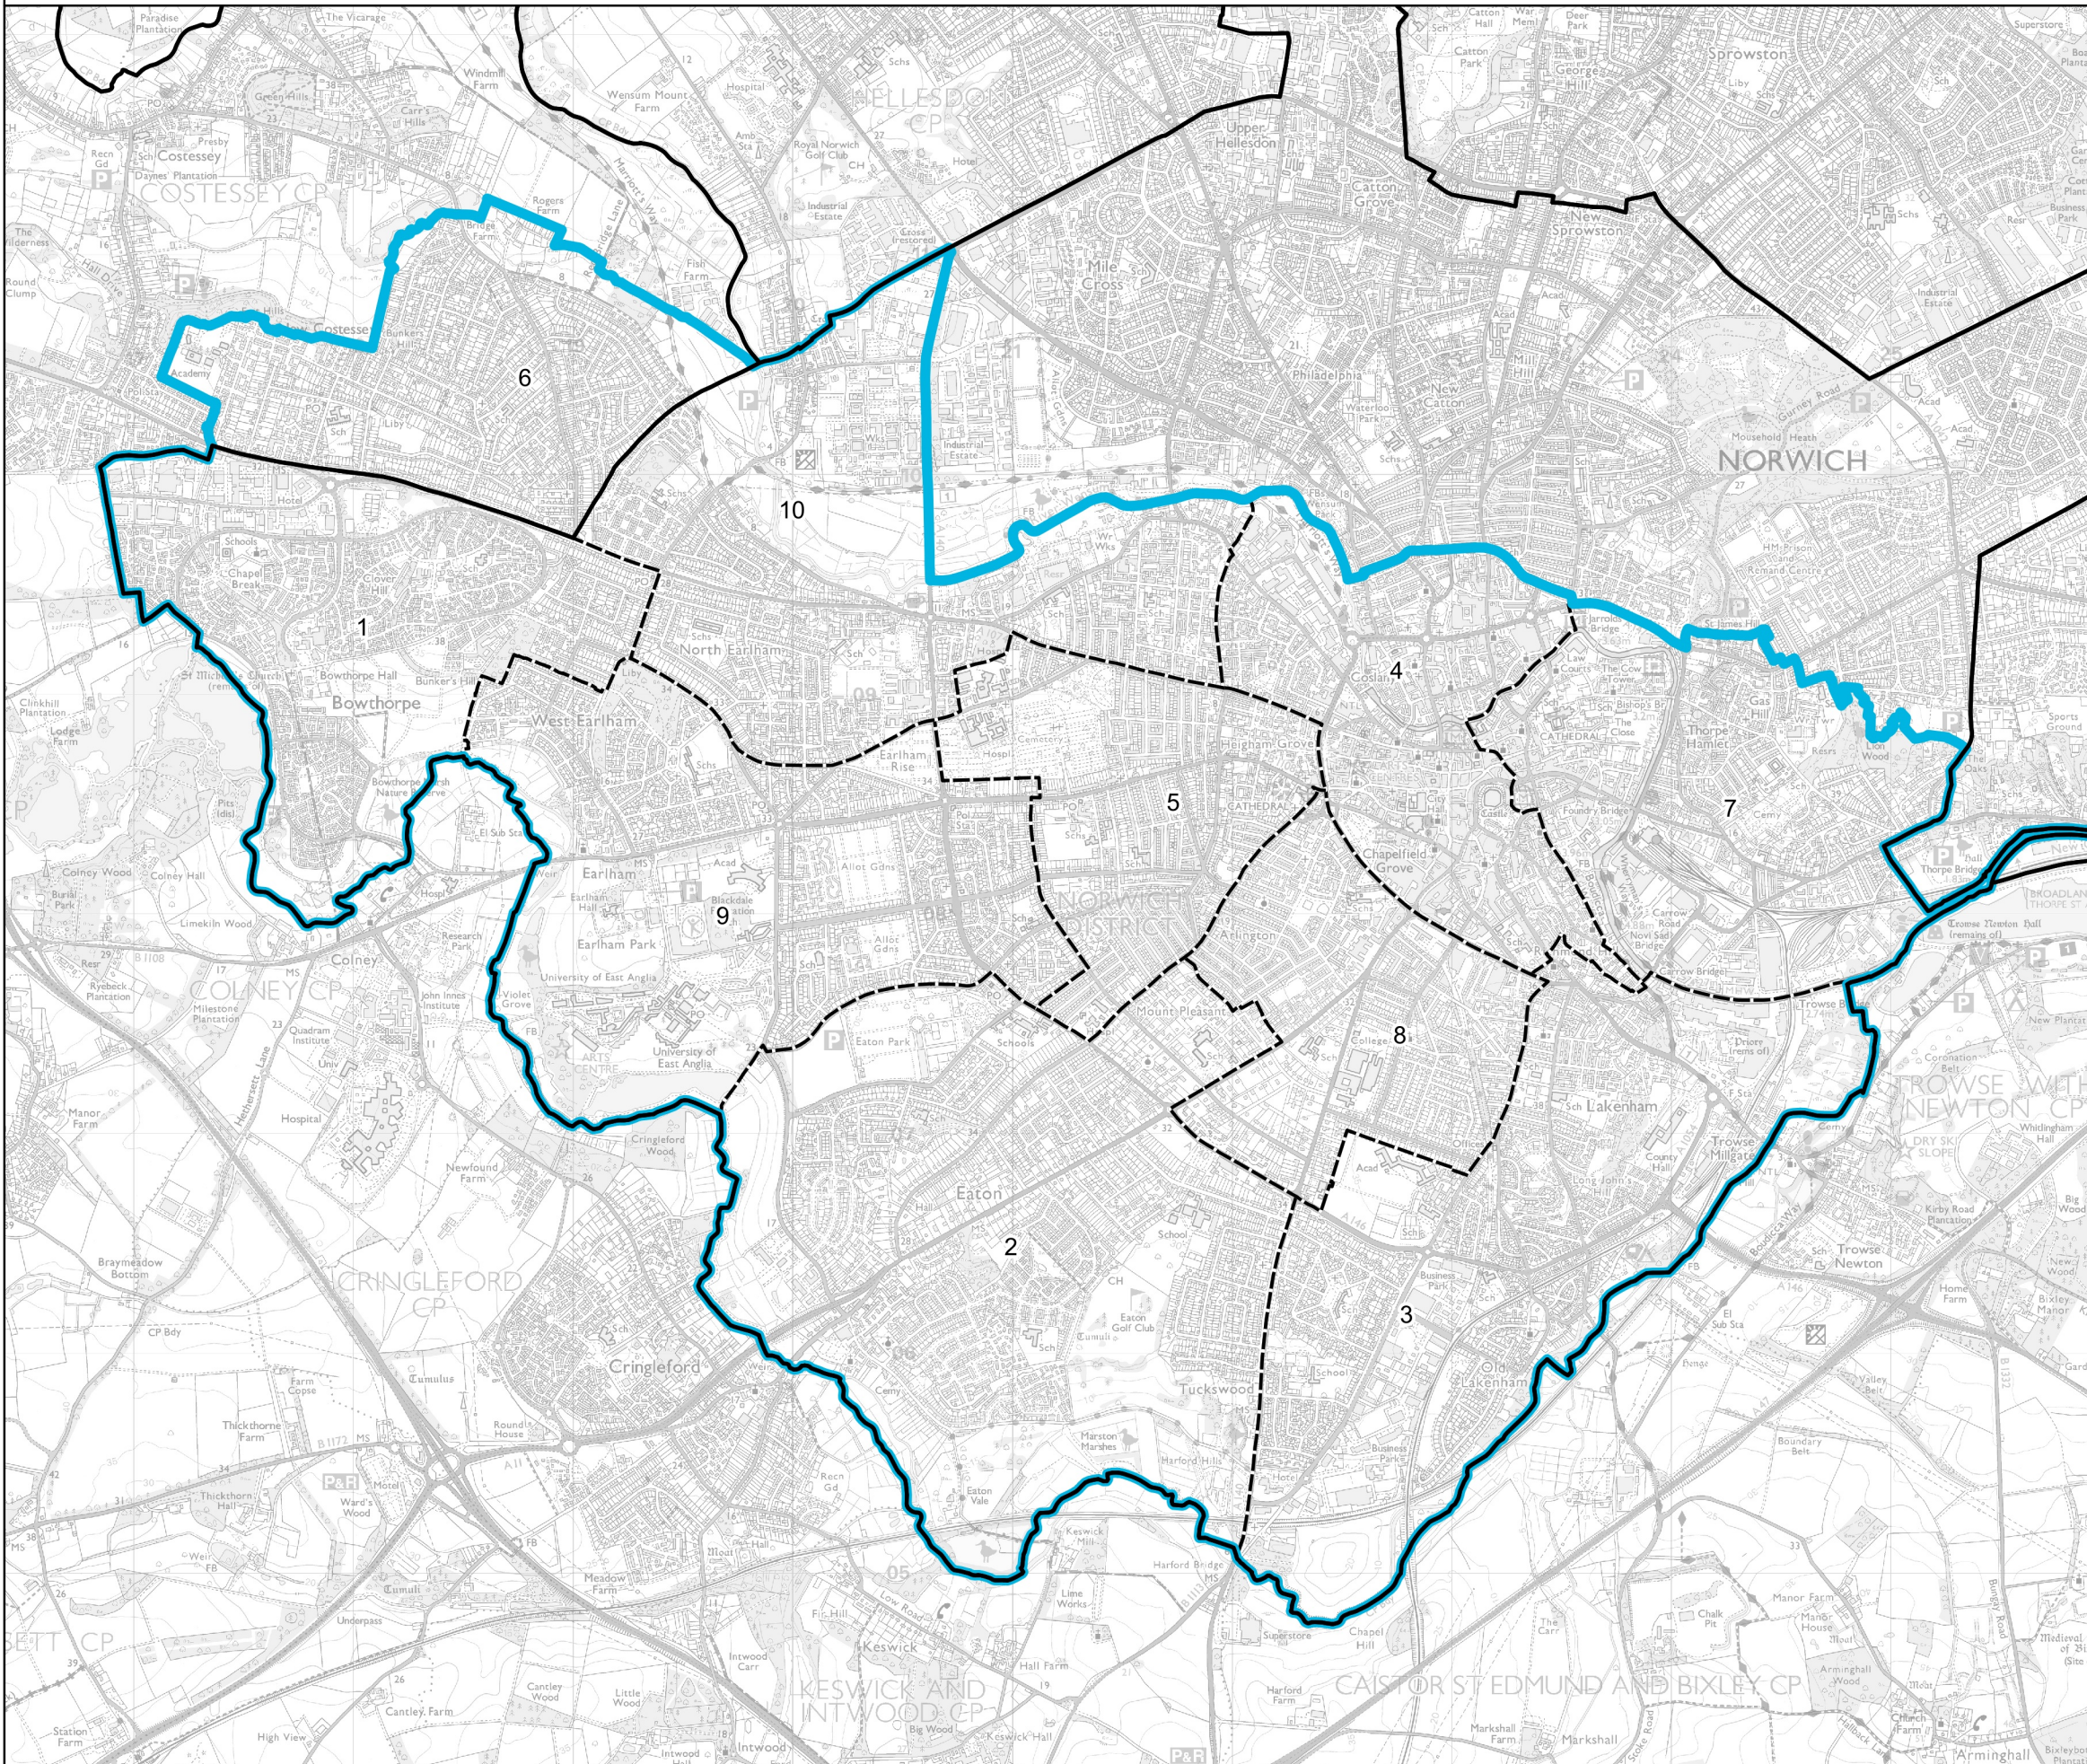

Boundary Commission for England - Revised Proposals for the Eastern Region

Norwich South Borough Constituency - **Electorate 73,301**

Wards:

- 1 Bowthorpe
- 2 Eaton
- 3 Lakenham
- 4 Mancroft
- 5 Nelson
- 6 New Costessey
- 7 Thorpe Hamlet
- 8 Town Close
- 9 University
- 10 Wensum

- Constituency
- Local Authorities
- Wards

0 0.4 0.8 km

© Crown copyright and database rights 2022 OS 100018289. You are permitted to use this data solely to enable you to respond to, or interact with, the organisation that provided you with the data. You are not permitted to copy, sub-licence, distribute or sell any of this data to third parties in any form. Third party rights to enforce the terms of this licence shall be reserved to OS.

Norwich South Borough Constituency