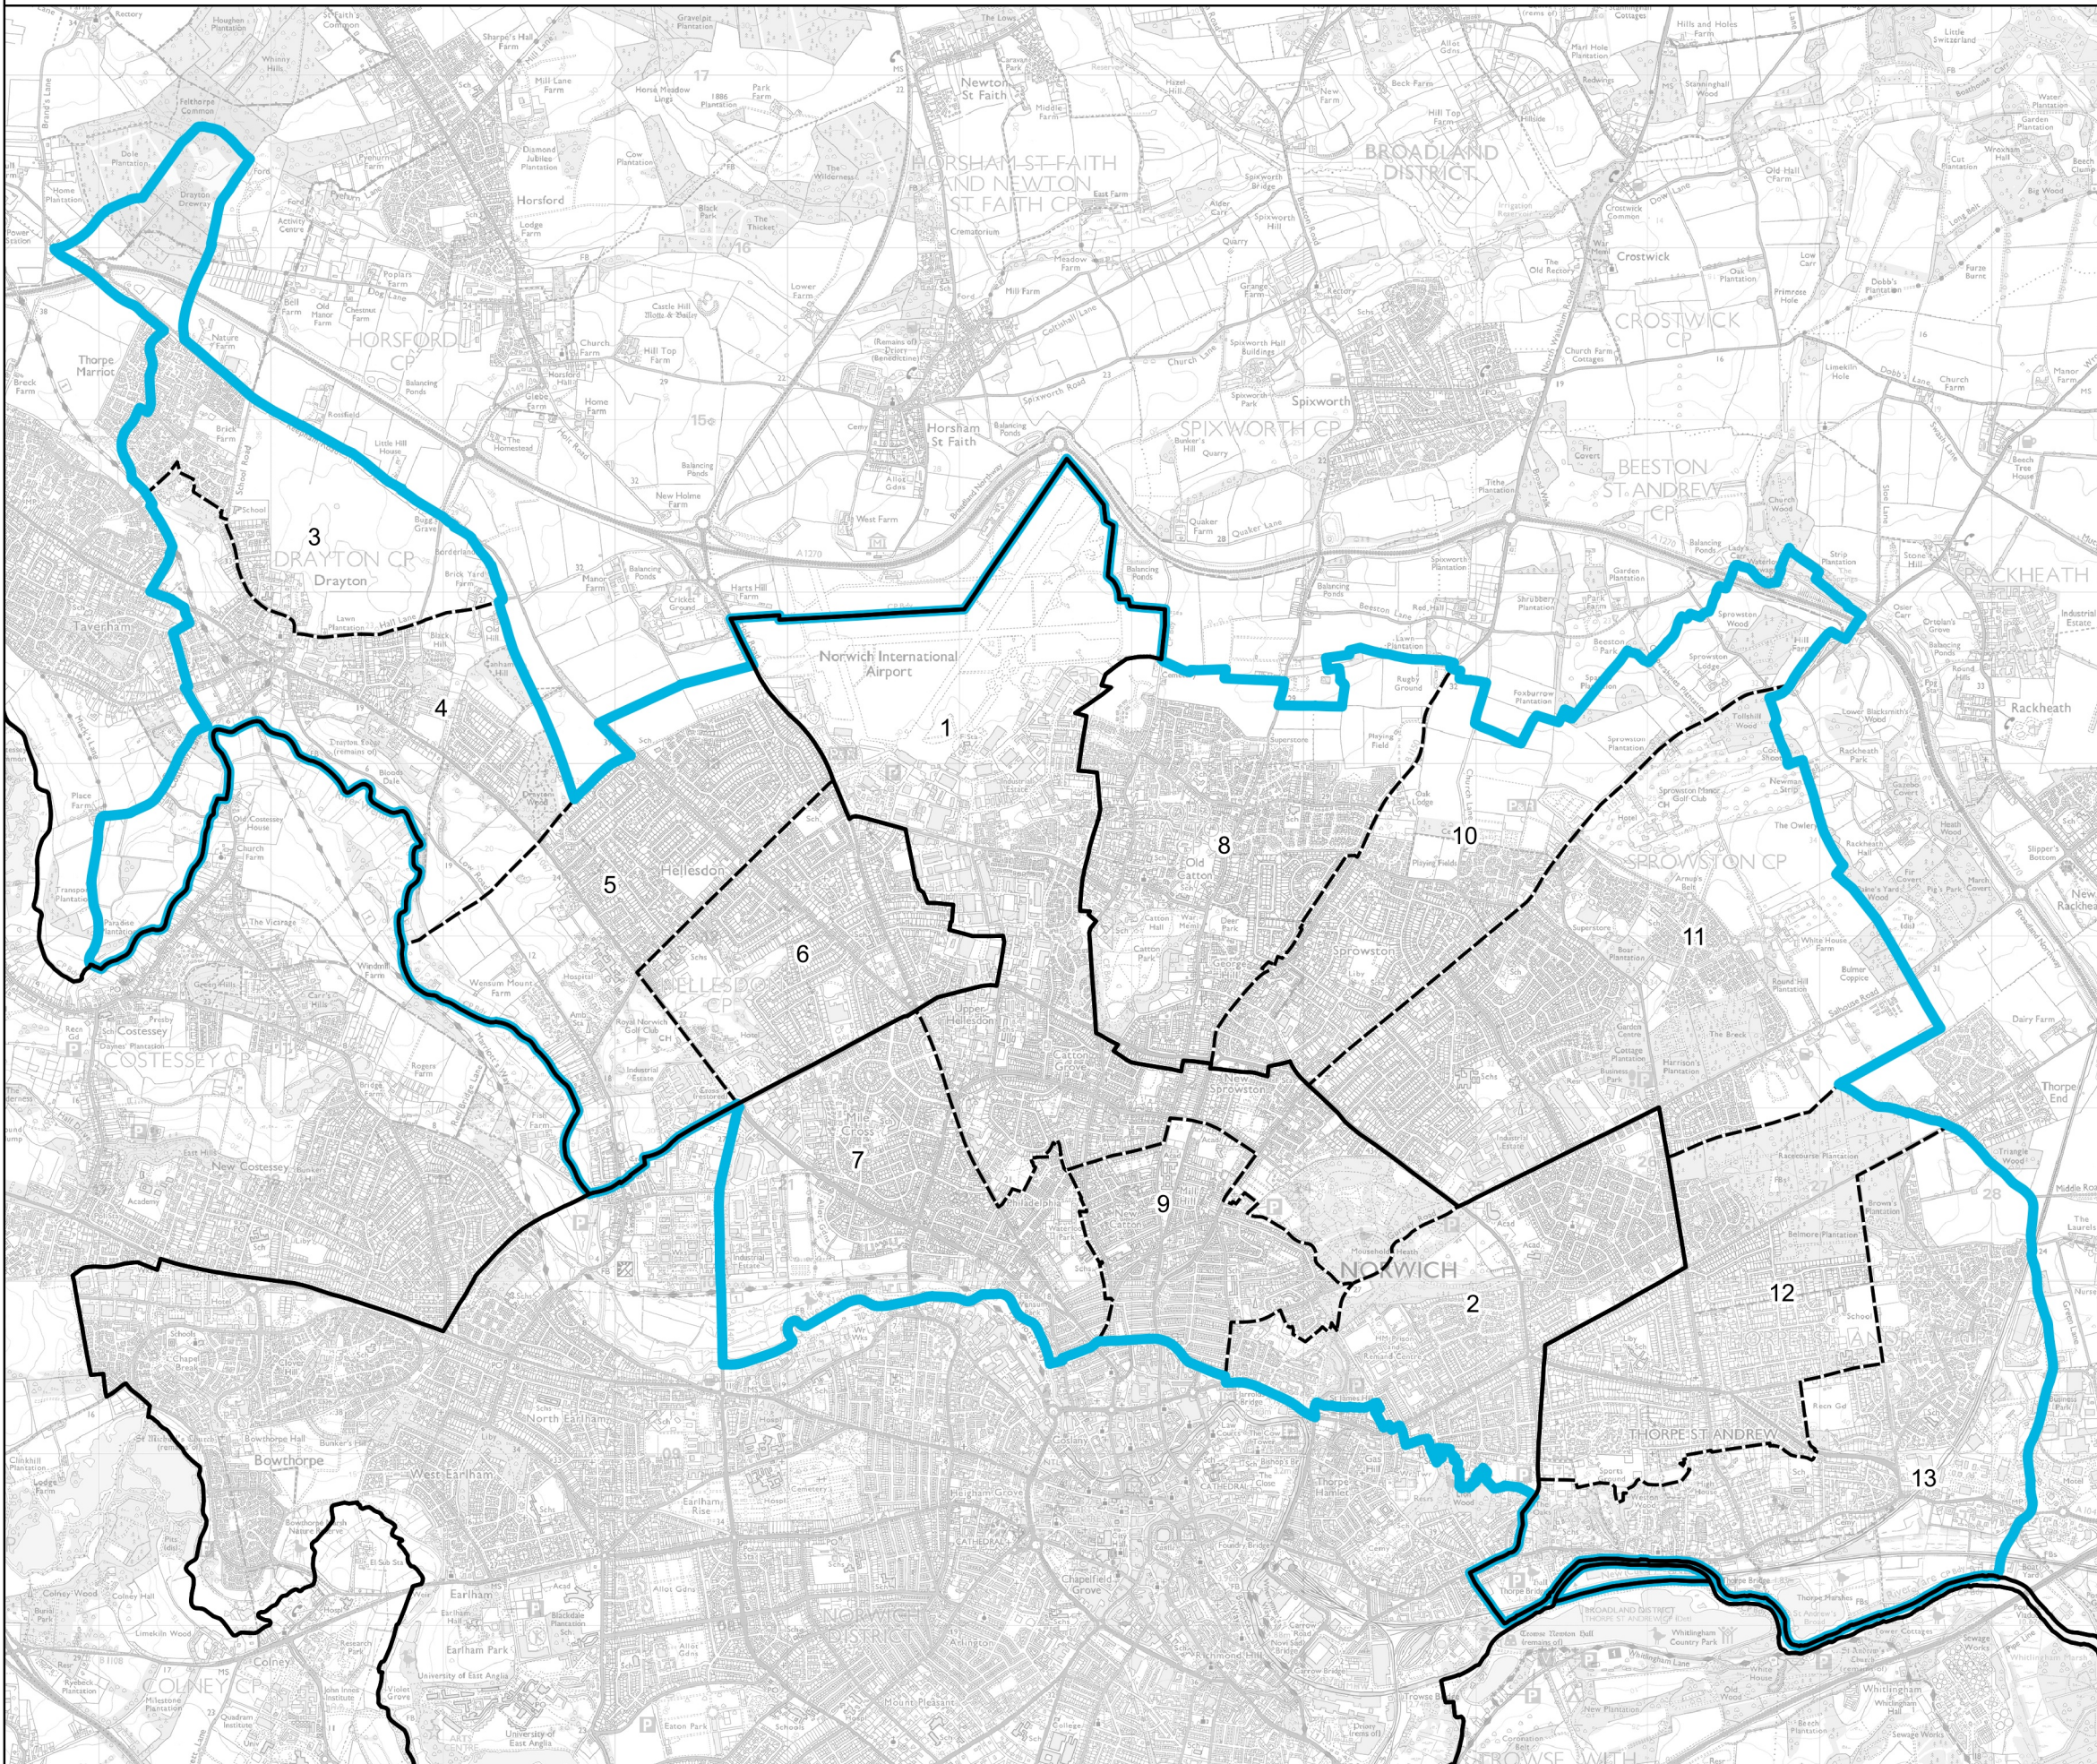

Boundary Commission for England - Revised Proposals for the Eastern Region

Norwich North Borough Constituency - **Electorate 71,441**

Wards:

- 1 Catton Grove
- 2 Crome
- 3 Drayton North
- 4 Drayton South
- 5 Hellesdon North West
- 6 Hellesdon South East
- 7 Mile Cross
- 8 Old Catton and Sprowston West
- 9 Sewell
- 10 Sprowston Central
- 11 Sprowston East
- 12 Thorpe St. Andrew North West
- 13 Thorpe St. Andrew South East

 Constituency
 Local Authorities
 Wards

0 0.5 1 km 

© Crown copyright and database rights 2022 OS 100018289. You are permitted to use this data solely to enable you to respond to, or interact with, the organisation that provided you with the data. You are not permitted to copy, sub-licence, distribute or sell any of this data to third parties in any form. Third party rights to enforce the terms of this licence shall be reserved to OS.

Norwich North Borough Constituency